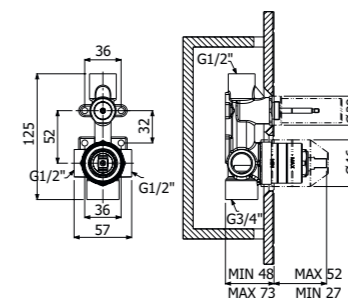

TRIM ESTERNI E INCASSI
EXPOSED & CONCEALED COMPONENTS

300082 --