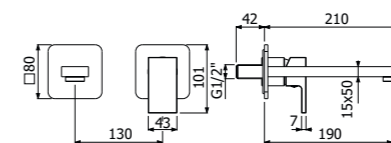

500590 --

Trim esterno 2-piastre miscelatore monocomando lavabo 2 fori incasso a parete
> corpo incasso necessario art 300083
Exposed components 2-plates wall mounted built-in 2-holes single lever basin mixer
> concealed element required art 300083

FINITURE | FINISHING

CR Cromo - Chrome 430,00
NB Nickel spazzolato - Brushed nickel 694,00

IMBALLO | PACKAGING

RICAMBI | SPARE PARTS

500565 --