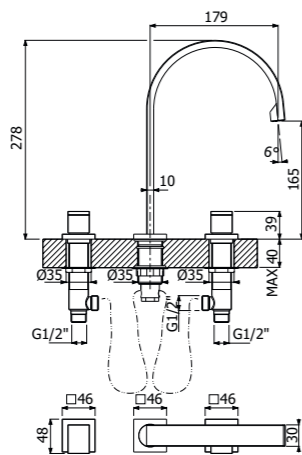

**LAVABO
WASHBASIN**

500061--

Gruppo miscelazione 3 fori bordo lavabo
> 2 vitoni
> parte incasso inclusa
> senza scarico
Deck mounted built-in 3 holes basin mixer
> 2 valves
> concealed element included
> waste not included

FINITURE | FINISHING

CR Cromo - Chrome 644,00
NB Nickel spazzolato - Brushed nickel 1.078,00

IMBALLO | PACKAGING

RICAMBI | SPARE PARTS

500195--

Gruppo miscelazione 3 fori bordo lavabo
> 2 vitoni
> parte incasso inclusa
> con scarico pop-up push
Deck mounted built-in 3 holes basin mixer
> 2 valves
> concealed element included
> push pop-up waste included

FINITURE | FINISHING

CR Cromo - Chrome 691,00
NB Nickel spazzolato - Brushed nickel 1.164,00

IMBALLO | PACKAGING

RICAMBI | SPARE PARTS

500139--

Bocca lavabo a parete
Wall mounted built-in basin spout

FINITURE | FINISHING

CR Cromo - Chrome 369,00
NB Nickel spazzolato - Brushed nickel 583,00

IMBALLO | PACKAGING

RICAMBI | SPARE PARTS

**LAVABO
WASHBASIN**

600006--

Miscelatore monocomando bidet
> flessibili inox G3/8"
> senza scarico
Single lever bidet mixer
> G3/8" stainless steel flexible hoses
> waste not included

FINITURE | FINISHING

CR Cromo - Chrome 534,00
NB Nickel spazzolato - Brushed nickel 880,00

IMBALLO | PACKAGING

RICAMBI | SPARE PARTS

600042--

Miscelatore monocomando bidet
> flessibili inox G3/8"
> con scarico pop-up push
Single lever bidet mixer
> G3/8" stainless steel flexible hoses
> push pop-up waste included

FINITURE | FINISHING

CR Cromo - Chrome 581,00
NB Nickel spazzolato - Brushed nickel 966,00

IMBALLO | PACKAGING

RICAMBI | SPARE PARTS

700269--