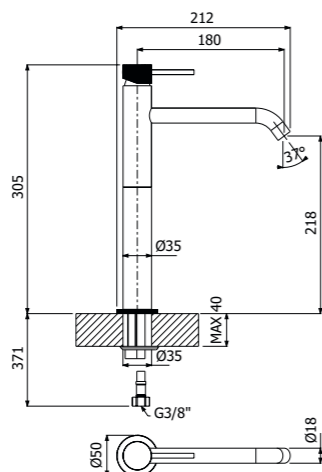

IMBALLO | PACKAGING

RICAMBI | SPARE PARTS

500494ECO --

Miscelatore monocomando lavabo alto ECO
 > flessibili inox G3/8"
 > senza scarico
 ECO high single lever basin mixer
 > G3/8" stainless steel flexible hoses
 > waste not included