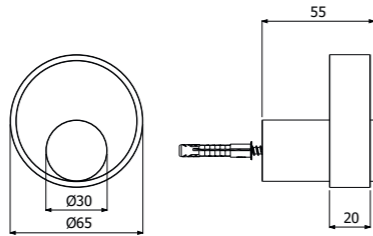

900164 __

FINITURE | FINISHING

CR	Cromo - Chrome	132,00
NE	Nero opaco - Matt black	198,00
NB	Nickel spazzolato - Brushed nickel	224,00
OS	Oro spazzolato - Brushed gold	277,00

Portasapone a parete
Wall mounted soap dispenser

900158 __

FINITURE | FINISHING

CR	Cromo - Chrome	88,00
NE	Nero opaco - Matt black	145,00
NB	Nickel spazzolato - Brushed nickel	165,00
OS	Oro spazzolato - Brushed gold	203,00

IMBALLO | PACKAGING

Supporto porta accappatoio a parete
Wall mounted robe hook

900163 __

FINITURE | FINISHING

CR	Cromo - Chrome	218,00
NE	Nero opaco - Matt black	327,00
NB	Nickel spazzolato - Brushed nickel	370,00
OS	Oro spazzolato - Brushed gold	457,00

IMBALLO | PACKAGING

900159 __

FINITURE | FINISHING

CR	Cromo - Chrome	151,00
NE	Nero opaco - Matt black	227,00
NB	Nickel spazzolato - Brushed nickel	258,00
OS	Oro spazzolato - Brushed gold	318,00

IMBALLO | PACKAGING

Porta rotolo carta igienica a parete
Wall mounted toilet paper roll holder

900161 __

FINITURE | FINISHING

CR	Cromo - Chrome	212,00
NE	Nero opaco - Matt black	318,00
NB	Nickel spazzolato - Brushed nickel	361,00
OS	Oro spazzolato - Brushed gold	445,00

IMBALLO | PACKAGING

Barra porta asciugamano a parete media
Wall mounted towel rail

900162 __

FINITURE | FINISHING

CR	Cromo - Chrome	209,00
NE	Nero opaco - Matt black	314,00
NB	Nickel spazzolato - Brushed nickel	355,00
OS	Oro spazzolato - Brushed gold	439,00

IMBALLO | PACKAGING

Barra porta asciugamano a parete grande
Wall mounted towel rail