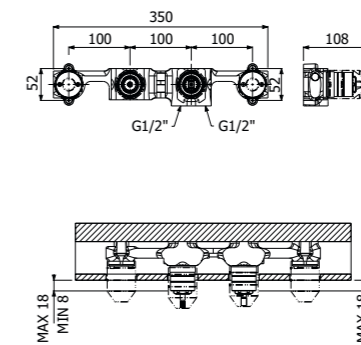

Elemento incasso miscelatore monocomando vasca 4 fori a parete
Concealed element 4 holes wall mounted built-in single lever bath mixer

FINITURE | FINISHING

Ottone - Brass	475,00

IMBALLO | PACKAGING

RICAMBI | SPARE PARTS

700112 --

Bocca vasca a parete
Wall mounted built-in bath spout

FINITURE | FINISHING

CR Cromo - Chrome	163,00
CN Cromo nero - Black chrome	291,00
NB Nickel spazzolato - Brushed nickel	276,00
OS Oro spazzolato - Brushed gold	341,00
NE Nero opaco - Matt black	244,00

IMBALLO | PACKAGING

RICAMBI | SPARE PARTS