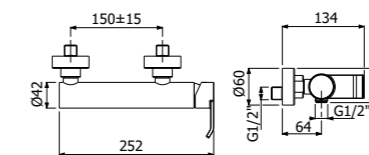

800173 --

Miscelatore monocomando doccia esterno a parete con uscita acqua inferiore
Wall mounted single lever shower mixer with lower water outlet.

FINITURE | FINISHING

CR	Cromo - Chrome	303,00
CN	Cromo nero - Black chrome	545,00
NB	Nickel spazzolato - Brushed nickel	514,00
OS	Oro spazzolato - Brushed gold	635,00
NE	Nero opaco - Matt black	454,00

IMBALLO | PACKAGING

RICAMBI | SPARE PARTS

800393 --