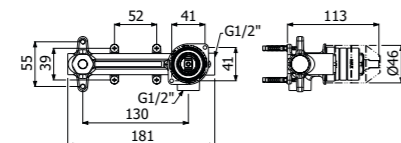

TRIM ESTERNI E INCASSI
EXPOSED & CONCEALED COMPONENTS

500533 --

Trim esterno mono - piastra miscelatore monocomando lavabo 2-fori incasso a parete
> canna "C"

> corpo incasso necessario art **300083**

Exposed components single plate wall mounted built-in 2-holes single lever basin mixer

> spout model "C"

> concealed element required art **300083**

FINITURE | FINISHING

CR	Cromo - Chrome	275,00
NE	Nero opaco - Matt black	412,00
NB	Nickel spazzolato - Brushed nickel	468,00
OS	Oro spazzolato - Brushed gold	578,00

IMBALLO | PACKAGING

RICAMBI | SPARE PARTS

16000194

500534 --

Trim esterno mono - piastra miscelatore monocomando lavabo 2-fori incasso a parete
> canna "J"

> corpo incasso necessario art **300083**

Exposed components single plate wall mounted built-in 2-holes single lever basin mixer

> spout model "J"

> concealed element required art **300083**

FINITURE | FINISHING

CR	Cromo - Chrome	319,00
NE	Nero opaco - Matt black	479,00
NB	Nickel spazzolato - Brushed nickel	539,00
OS	Oro spazzolato - Brushed gold	671,00

IMBALLO | PACKAGING

300083 --

Elemento incasso miscelatore monocomando lavabo 2-fori a parete

Concealed element wall mounted built-in 2-holes single lever basin mixer

FINITURE | FINISHING

Ottone - Brass	150,00

IMBALLO | PACKAGING

RICAMBI | SPARE PARTS

16000007

TRIM ESTERNI E INCASSI
EXPOSED & CONCEALED COMPONENTS

800648 --

Trim esterno miscelatore monocomando doccia incasso a parete

> corpo incasso necessario art **300081**

Exposed components wall mounted built-in single lever shower mixer

> concealed element required art **300081**

FINITURE | FINISHING

CR	Cromo - Chrome	165,00
NE	Nero opaco - Matt black	248,00
NB	Nickel spazzolato - Brushed nickel	281,00
OS	Oro spazzolato - Brushed gold	347,00

IMBALLO | PACKAGING

300081 --