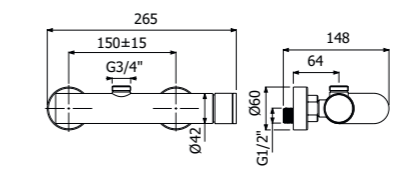

800217 --

Miscelatore monocomando doccia esterno
a parete con uscita acqua superiore
Wall mounted single lever shower mixer
with upper water outlet.

FINITURE | FINISHING

CR	Cromo - Chrome	303,00
CN	Cromo nero - Black chrome	545,00
NB	Nickel spazzolato - Brushed nickel	514,00
OS	Oro spazzolato - Brushed gold	635,00
NE	Nero opaco - Matt black	454,00
BI	Bianco opaco - Matt white	454,00