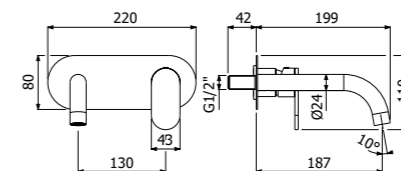

IMBALLO | PACKAGING

RICAMBI | SPARE PARTS

16000194

Trim esterno 2-piastre miscelatore monocomando lavabo 2 fori incasso a parete > corpo incasso necessario art **300083**

Exposed components 2-plates wall mounted built-in 2-holes single lever basin mixer > concealed element required art **300083**

500538 --

Trim esterno mono - piastra miscelatore monocomando lavabo 2-fori incasso a parete > corpo incasso necessario art **300083**

Exposed components single plate wall mounted built-in 2-holes single lever basin mixer > concealed element required art **300083**

300083 --