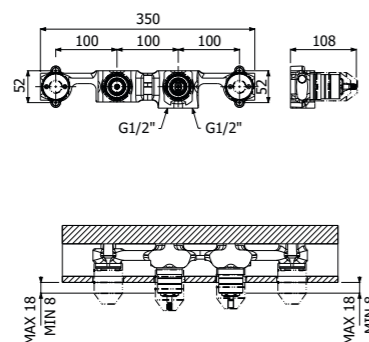

300089 --

Elemento incasso miscelatore monocomando vasca a parete
Concealed element wall mounted built-in single lever bath mixer

FINITURE | FINISHING

Ottone - Brass 475,00

IMBALLO | PACKAGING

RICAMBI | SPARE PARTS

700111 --