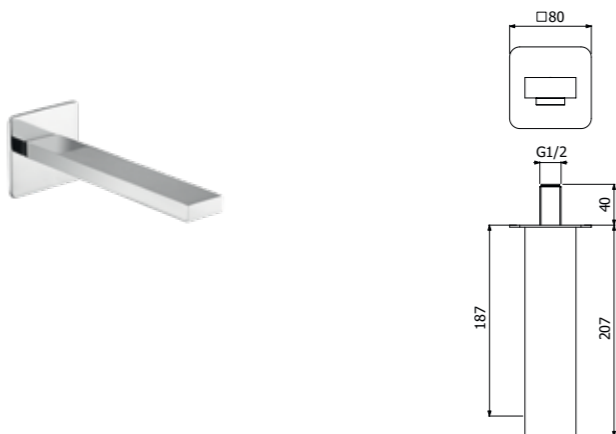

FINITURE | FINISHING

CR Cromo - Chrome 691,00
NB Nickel spazzolato - Brushed nickel 1.164,00

IMBALLO | PACKAGING

RICAMBI | SPARE PARTS

500139--

Bocca lavabo a parete
 Wall mounted built-in basin spout

FINITURE | FINISHING