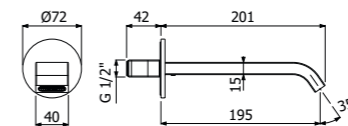

600090 --

Miscelatore monocomando bidet
> flessibili inox G3/8"
> senza scarico
Single lever bidet mixer
> G3/8" stainless steel flexible hoses
> waste not included

FINITURE | FINISHING

CR	Cromo - Chrome	380,00
NE	Nero opaco - Matt black	572,00
NB	Nickel spazzolato - Brushed nickel	644,00
OS	Oro spazzolato - Brushed gold	798,00
NENB	Nero/Nickel - Black/Nickel	589,00
NBNE	Nickel/Nero - Nickel/Black	622,00

IMBALLO | PACKAGING

RICAMBI | SPARE PARTS

600091 --

Miscelatore monocomando bidet
> flessibili inox G3/8"
> con scarico pop-up push
Single lever bidet mixer
> G3/8" stainless steel flexible hoses
> push pop-up waste included

FINITURE | FINISHING

CR	Cromo - Chrome	418,00
NE	Nero opaco - Matt black	627,00
NB	Nickel spazzolato - Brushed nickel	710,00
OS	Oro spazzolato - Brushed gold	878,00
NENB	Nero/Nickel - Black/Nickel	644,00
NBNE	Nickel/Nero - Nickel/Black	688,00

IMBALLO | PACKAGING

RICAMBI | SPARE PARTS

700112 --

Bocca tonda vasca a parete
Round wall mounted built-in bath spout

FINITURE | FINISHING

CR	Cromo - Chrome	163,00
NE	Nero opaco - Matt black	244,00
NB	Nickel spazzolato - Brushed nickel	276,00
OS	Oro spazzolato - Brushed gold	341,00

IMBALLO | PACKAGING

RICAMBI | SPARE PARTS

700146 --

Bocca quadra vasca a parete
Square wall mounted built-in bath spout

FINITURE | FINISHING

CR	Cromo - Chrome	225,00
NE	Nero opaco - Matt black	308,00
NB	Nickel spazzolato - Brushed nickel	340,00
OS	Oro spazzolato - Brushed gold	406,00

IMBALLO | PACKAGING

700259 --

Gruppo miscelazione 5 fori bordo vasca
> 2 vitoni
> canna "C"
> parte incasso inclusa
Deck mounted built-in 5 holes bath mixer
> 2 valves
> spout model "C"
> concealed element included

FINITURE | FINISHING