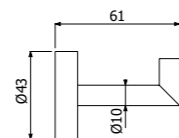

COMPONENTI E ACCESSORI
COMPONENTS & ACCESSORIES

900144 _ _