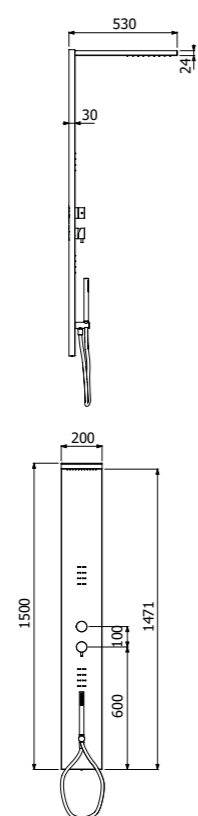

IMBALLO | PACKAGING

800461 --