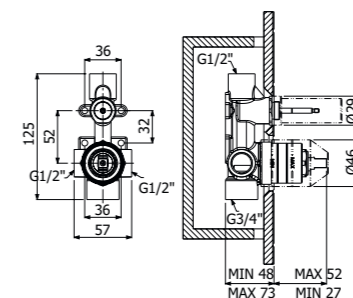

TRIM ESTERNI E INCASSI
EXPOSED & CONCEALED COMPONENTS

300082 --

Elemento incasso miscelatore monocomando doccia a parete deviatore 2-vie
Concealed element wall mounted built-in single lever shower mixer 2-ways diverter

FINITURE | FINISHING

Ottone - Brass 169,00

IMBALLO | PACKAGING

23x20,5x10 16 1,1

RICAMBI | SPARE PARTS

16000007

800701 --