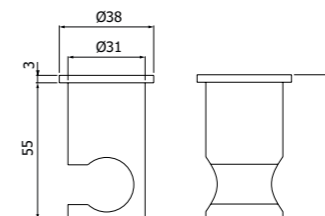

COMPONENTI & ACCESSORI... PRESE ACQUA E SUPPORTI
COMPONENTS & SPARE PARTS... WATER INLETS AND BRACKETS

900092

FINITURE | FINISHING

CR	Cromo - Chrome	49,00
CN	Cromo nero - Black chrome	86,00
NB	Nickel spazzolato - Brushed nickel	83,00
OR	Oro - Gold	94,00
OS	Oro spazzolato - Brushed gold	101,00
VO	Vecchio ottone - Old brass	78,00
VR	Vecchio rame - Old copper	78,00
VA	Vecchio argento - Old silver	83,00
GT	Grafite - Graphite	84,00
NE	Nero opaco - Matt black	73,00
BI	Bianco opaco - Matt white	73,00

Supporto doccia a parete ROUND SIDE
Wall mounted ROUND SIDE hand shower bracket