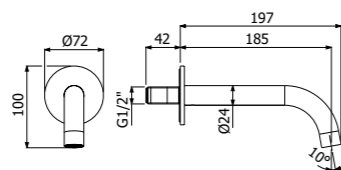

IMBALLO | PACKAGING

RICAMBI | SPARE PARTS

500144 --

Bocca lavabo a parete
 Wall mounted built-in basin spout

FINITURE | FINISHING

CR	Cromo - Chrome	151,00
CN	Cromo nero - Black chrome	273,00
NB	Nickel spazzolato - Brushed nickel	258,00
OS	Oro spazzolato - Brushed gold	318,00
NE	Nero opaco - Matt black	228,00
BI	Bianco opaco - Matt white	228,00