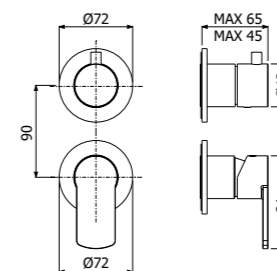

FINITURE | FINISHING

CR	Cromo - Chrome	190,00
CN	Cromo nero - Black chrome	343,00
NB	Nichel spazzolato - Brushed nickel	323,00
OS	Oro spazzolato - Brushed gold	399,00
NE	Nero opaco - Matt black	285,00

IMBALLO | PACKAGING

Trim esterno miscelatore monocomando doccia
deviatore 3-vie incasso a parete

> corpo incasso necessario art **300090**

Exposed components wall mounted built-in
single lever shower mixer 3-ways diverter

> concealed element required art **300090**