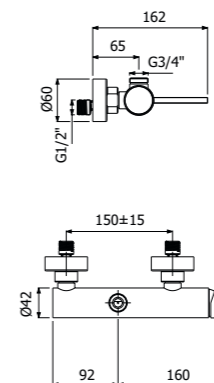

Miscelatore monocomando doccia esterno a parete con uscita acqua superiore
Wall mounted single lever shower mixer with upper water outlet.

FINITURE | FINISHING

CR Cromo - Chrome 393,00
NB Nickel spazzolato - Brushed nickel 668,00

IMBALLO | PACKAGING

RICAMBI | SPARE PARTS