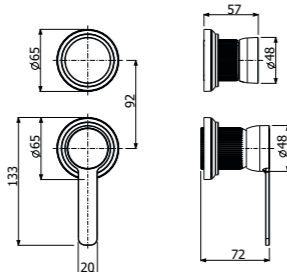

Trim esterno miscelatore monocomando doccia deviatore 3-vie incasso a parete
> corpo incasso necessario art **300090**
Exposed components wall mounted built-in single lever shower mixer 3-ways diverter
> *concealed element required art 300090*

FINITURE | FINISHING

CR Cromo - Chrome 441,00
NE Nero Opaco - Matt Black 531,00
NB Nickel Spazzolato - Brushed Nickel 576,00
LN Nickel Lucido - Polished Nickel 531,00
AB Tabacco - Tobacco 599,00
OS Oro Spazzolato - Brushed Gold 644,00
BN Nickel Nero Spazzolato - Br. Blk. Nickel 644,00

IMBALLO | PACKAGING

300090 --