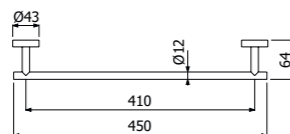

AC Acciaio inox - Stainless steel **38,00**

900145 __

Barra porta asciugamano a parete
> L 450mm
Wall mounted stainless steel towel rail
> L 450mm

FINITURE | FINISHING

AC Acciaio inox - Stainless steel **84,00**