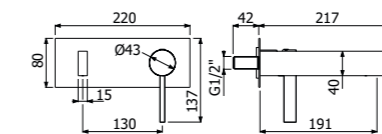

Trim esterno mono - piastra miscelatore monocomando lavabo 2-fori incasso a parete
> corpo incasso necessario art **300083**
Exposed components single plate wall mounted built-in 2-holes single lever basin mixer
> *concealed element required art 300083*

FINITURE | FINISHING

CR Cromo - Chrome	339,00
NB Nickel spazzolato - Brushed nickel	576,00

IMBALLO | PACKAGING

RICAMBI | SPARE PARTS

16000302

300083 --