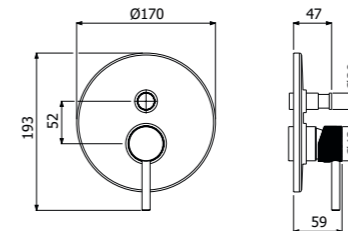

TRIM ESTERNI E INCASSI
EXPOSED & CONCEALED COMPONENTS

800778 --

Trim esterno miscelatore monocomando doccia deviatore 2-vie incasso a parete

> corpo incasso necessario art **300082**

Exposed components wall mounted built-in single lever shower mixer 2-ways

> concealed element required art **300082**

FINITURE | FINISHING

CR Cromo - Chrome 235,00
NB Nickel spazzolato - Brushed nickel 355,00
OS Oro spazzolato - Brushed gold 424,00
NU Ottone naturale - Natural brass 424,00

IMBALLO | PACKAGING

800800 --