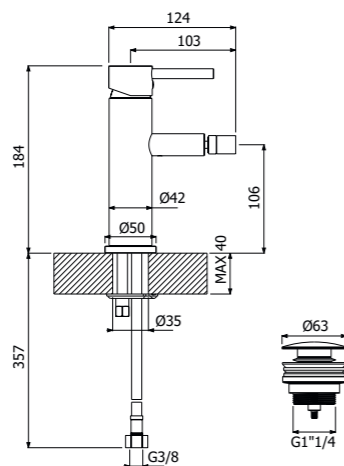

600050 --

Miscelatore monocomando bidet
 > flessibili inox G3/8"
 > con scarico pop-up push
 Single lever bidet mixer
 > G3/8" stainless steel flexible hoses
 > push pop-up waste included

FINITURE | FINISHING