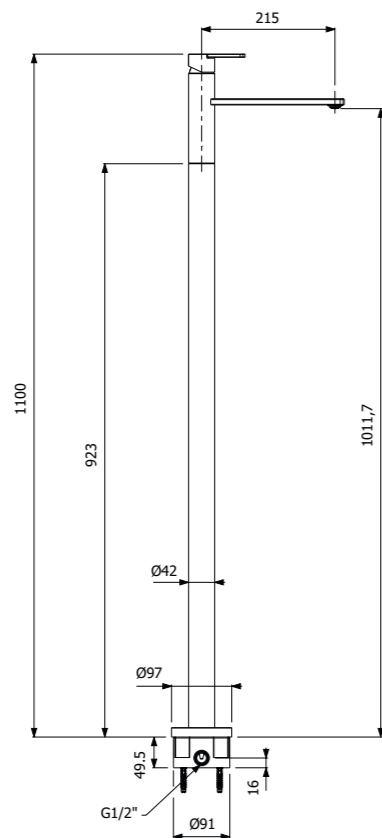

500651 --

Piantana da terra con miscelatore monocomando lavabo
> parte incasso a pavimento inclusa
Floor pillar with single lever basin mixer
> floor concealed element included

FINITURE | FINISHING

CR	Cromo - Chrome	1.169,00
CN	Cromo nero - Black chrome	2.129,00
NB	Nickel spazzolato - Brushed nickel	2.010,00
OS	Oro spazzolato - Brushed gold	2.484,00
NE	Nero opaco - Matt black	1.774,00

IMBALLO | PACKAGING

RICAMBI | SPARE PARTS

600057 --