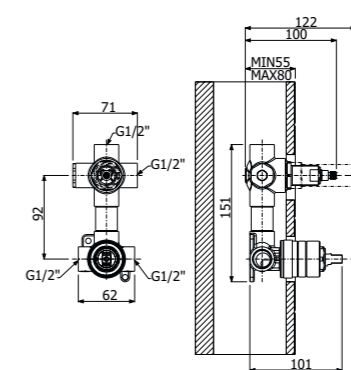

Elemento incasso miscelatore monocomando
doccia a parete deviatore 2-vie
*Concealed element wall mounted built-in
single lever shower mixer 2-ways diverter*

FINITURE | FINISHING

Ottone - Brass **225,00**

IMBALLO | PACKAGING

RICAMBI | SPARE PARTS

16000007

16002858

800814 --