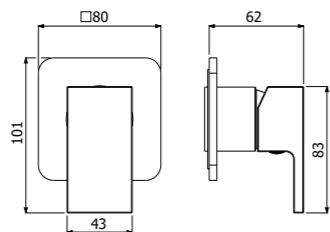

FINITURE | FINISHING

Ottone - Brass 150,00

IMBALLO | PACKAGING

RICAMBI | SPARE PARTS

16000007

800719 --

Trim esterno miscelatore monocomando doccia incasso a parete
> corpo incasso necessario art 300081
Exposed components wall mounted built-in single lever shower mixer
> concealed element required art 300081