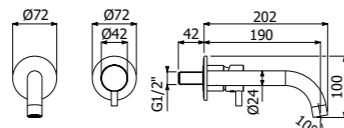

RICAMBI | SPARE PARTS

16000007

500536 --