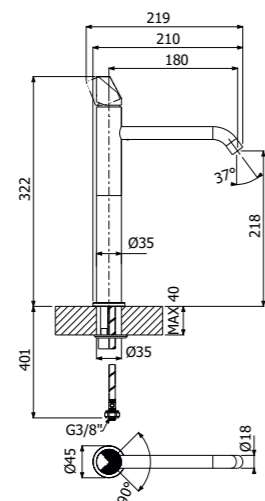

IMBALLO | PACKAGING

RICAMBI | SPARE PARTS

500496 --

Miscelatore monocomando lavabo alto
> flessibili inox G3/8"
> senza scarico
High single lever basin mixer
> G3/8" stainless steel flexible hoses
> waste not included

FINITURE | FINISHING

AC Acciaio inox - Stainless steel 399,00

IMBALLO | PACKAGING

RICAMBI | SPARE PARTS

700247 --