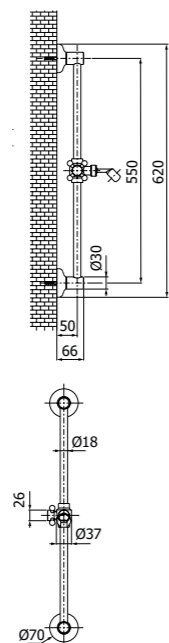

COMPONENTI & ACCESSORI... ASTE SALISCENDI
COMPONENTS & SPARE PARTS... NAKED SLIDE BARS

900046 --

FINITURE | FINISHING

CR	Cromo - Chrome	135,00
CN	Cromo nero - Black chrome	243,00
NB	Nickel spazzolato - Brushed nickel	230,00
OR	Oro - Gold	263,00
OS	Oro spazzolato - Brushed gold	284,00
VO	Vecchio ottone - Old brass	216,00
VR	Vecchio rame - Old copper	216,00
VA	Vecchio argento - Old silver	230,00

IMBALLO | PACKAGING

78x14,5x8,5

Asta saliscendi OF-620
OF-620 sliding bar