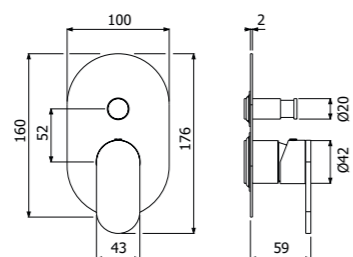

Trim esterno miscelatore monocomando doccia deviatore 2-vie incasso a parete
> piastra inox
> corpo incasso necessario art **300082**
Exposed components wall mounted built-in single lever shower mixer 2-ways
> concealed element required art **300082**
> stainless steel plate

FINITURE | FINISHING

CR Cromo - Chrome 268,00
CN Cromo nero - Black chrome 441,00
NB Nickel spazzolato - Brushed nickel 420,00
OS Oro spazzolato - Brushed gold 506,00
NE Nero opaco - Matt black 376,00
BI Bianco opaco - Matt white 376,00

IMBALLO | PACKAGING

23x20,5x10 16