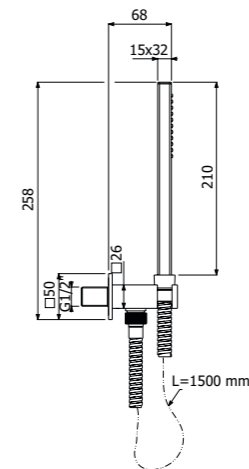

IMBALLO | PACKAGING

**DOCCE E ALTRO... SISTEMI DUPLEX
SHOWERS & CO... DUPLEX SYSTEMS**

900102 --