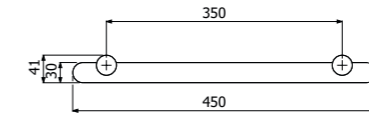

900161 __

FINITURE | FINISHING

CR	Cromo - Chrome	212,00
NE	Nero opaco - Matt black	318,00
NB	Nickel spazzolato - Brushed nickel	361,00
OS	Oro spazzolato - Brushed gold	445,00

IMBALLO | PACKAGING

Barra porta asciugamano a parete media
Wall mounted towel rail