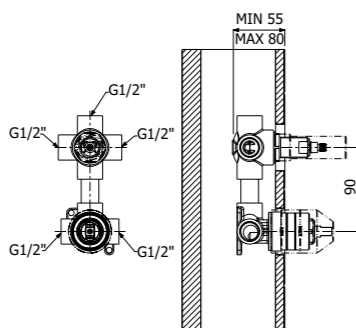

Elemento incasso miscelatore monocomando doccia a parete deviatore 3-vie
Concealed element wall mounted built-in single lever shower mixer 3-ways diverter

FINITURE | FINISHING

Ottone - Brass 213,00

IMBALLO | PACKAGING

RICAMBI | SPARE PARTS

16000007

16002859