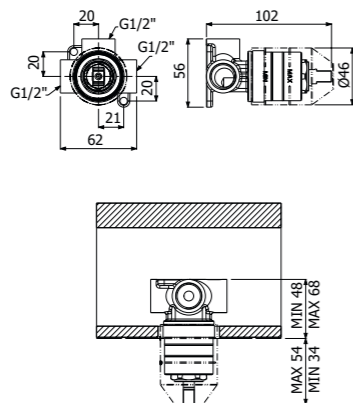

TRIM ESTERNI E INCASSI
EXPOSED & CONCEALED COMPONENTS

800646 --

FINITURE | FINISHING

CR	Cromo - Chrome	106,00
CN	Cromo nero - Black chrome	191,00
NB	Nickel spazzolato - Brushed nickel	181,00
OS	Oro spazzolato - Brushed gold	224,00
NE	Nero opaco - Matt black	160,00

IMBALLO | PACKAGING

Trim esterno miscelatore monocomando doccia incasso a parete

> corpo incasso necessario art **300081**

Exposed components wall mounted built-in single lever shower mixer

> *concealed element required art **300081***

300081 --

FINITURE | FINISHING

Ottone - Brass	119,00

IMBALLO | PACKAGING

RICAMBI | SPARE PARTS

16000007

Elemento incasso miscelatore monocomando doccia a parete

Concealed element wall mounted built-in single lever shower mixer

800647 --

FINITURE | FINISHING

CR	Cromo - Chrome	145,00
CN	Cromo nero - Black chrome	261,00
NB	Nickel spazzolato - Brushed nickel	246,00
OS	Oro spazzolato - Brushed gold	305,00
NE	Nero opaco - Matt black	218,00

IMBALLO | PACKAGING

Trim esterno miscelatore monocomando doccia deviatore 2-vie incasso a parete

> corpo incasso necessario art **300082**

Exposed components wall mounted built-in single lever shower mixer 2-ways

> *concealed element required art **300082***

TRIM ESTERNI E INCASSI
EXPOSED & CONCEALED COMPONENTS

800745 --

FINITURE | FINISHING

CR	Cromo - Chrome	200,00
CN	Cromo nero - Black chrome	360,00
NB	Nickel spazzolato - Brushed nickel	340,00
OS	Oro spazzolato - Brushed gold	420,00
NE	Nero opaco - Matt black	300,00

IMBALLO | PACKAGING

Trim esterno miscelatore monocomando doccia deviatore 2-vie incasso a parete

> piastra inox

> corpo incasso necessario art **300082**

Exposed components wall mounted built-in single lever shower mixer 2-ways

> *stainless-steel plate*

> *concealed element required art **300082***

300082 --