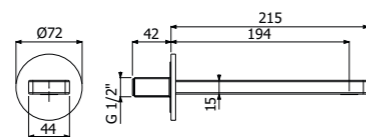

700198 --

Bocca vasca a parete
Wall mounted built-in bath spout

FINITURE | FINISHING

CR Cromo - Chrome	236,00
NE Nero opaco - Matt black	305,00