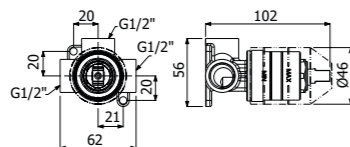

Elemento incasso miscelatore monocomando doccia a parete
Concealed element wall mounted built-in single lever shower mixer

FINITURE | FINISHING

Ottone - Brass 119,00