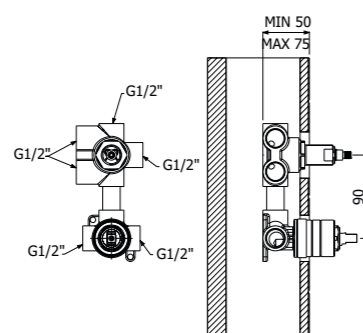

IMBALLO | PACKAGING

RICAMBI | SPARE PARTS

300091 --

Elemento incasso miscelatore monocomando doccia a parete deviatore 4-vie

Concealed element wall mounted built-in single lever shower mixer 4-ways diverter