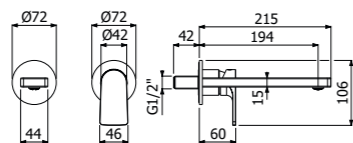

TRIM ESTERNI E INCASSI
EXPOSED & CONCEALED COMPONENTS

500537 --