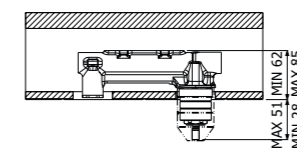

800377 --

FINITURE | FINISHING

CR	Cromo - Chrome	958,00
NB	Nickel spazzolato - Brushed nickel	1.626,00

SISTEMA COLONNA DOCCIA 02-CI CYRCUS interamente in ottone, completa di miscelatore monocomando esterno doccia a parete, soffione monogetto ROUND 300/5 SLIM EasyClean diam 300mm - H 5mm, flessibile doppia aggiratura calotta conica girevole anti-torsione L 1500mm e doccetta monogetto ROUND-1 EasyClean

Full brass CYRCUS SHOWER COLUMN 02-CI, composed of wall mounted single lever shower mixer, single spray EasyClean ROUND 300/5 SLIM showerhead diam 300mm - H 5mm, double interlock anti-torsion conical swivelling flexible hose and EasyClean single spray ROUND-1 hand shower

IMBALLO | PACKAGING

RICAMBI | SPARE PARTS

16000007

500536 --

FINITURE | FINISHING

CR	Cromo - Chrome	228,00
CN	Cromo nero - Black chrome	409,00
NB	Nickel spazzolato - Brushed nickel	386,00
OS	Oro spazzolato - Brushed gold	476,00
NE	Nero opaco - Matt black	340,00

IMBALLO | PACKAGING

RICAMBI | SPARE PARTS

16000194

Trim esterno 2-piastre miscelatore monocomando lavabo 2 fori incasso a parete
> corpo incasso necessario art **300083**
Exposed components 2-plates wall mounted built-in 2-holes single lever basin mixer
> concealed element required art **300083**

500597 --

Trim esterno mono - piastra miscelatore monocomando lavabo 2-fori incasso a parete
> corpo incasso necessario art **300083**

Exposed components single plate wall mounted built-in 2-holes single lever basin mixer
> concealed element required art **300083**

300083 --

Elemento incasso miscelatore monocomando lavabo 2-fori a parete
Concealed element wall mounted built-in 2-holes single lever basin mixer

FINITURE | FINISHING