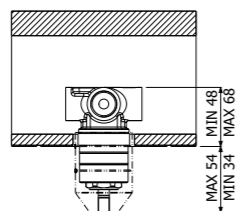

FINITURE | FINISHING

Ottone - Brass 119,00