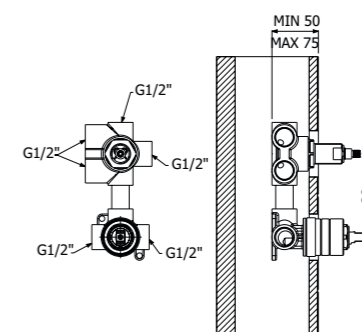

Elemento incasso miscelatore monocomando doccia a parete deviatore 4-vie
Concealed element wall mounted built-in single lever shower mixer 4-ways diverter

FINITURE | FINISHING

Ottone - Brass	244,00

IMBALLO | PACKAGING

RICAMBI | SPARE PARTS