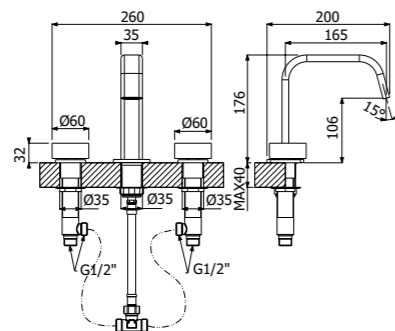

IMBALLO | PACKAGING

RICAMBI | SPARE PARTS

500520 --

Gruppo miscelazione 3 fori bordo lavabo
 > 2 vitoni
 > canna "J"
 > parte incasso inclusa
 Deck mounted built-in 3 holes basin mixer
 > 2 valves
 > spout model "J"
 > concealed element included