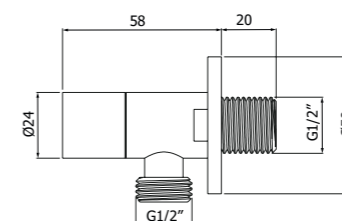

COMPONENTI & ACCESSORI... SOTTOLAVABO
COMPONENTS & SPARE PARTS... UNDER BASIN

16001333

Scarico con salterello in ottone 1"
Brass waste with rod 1"

FINITURE | FINISHING

CR	Cromo - Chrome	38,00
CN	Cromo nero - Black chrome	68,00
NB	Nickel spazzolato - Brushed nickel	64,00
OR	Oro - Gold	73,00
OS	Oro spazzolato - Brushed gold	79,00
VO	Vecchio ottone - Old brass	59,00
VR	Vecchio rame - Old copper	59,00
VA	Vecchio argento - Old silver	64,00
GT	Grafite - Graphite	65,00
NE	Nero opaco - Matt black	56,00
BI	Bianco opaco - Matt white	56,00

900126

Sifone sottolavabo ROUND
ROUND under basin siphon

FINITURE | FINISHING

CR	Cromo - Chrome	106,00
CN	Cromo nero - Black chrome	191,00
NB	Nickel spazzolato - Brushed nickel	180,00
OR	Oro - Gold	206,00
OS	Oro spazzolato - Brushed gold	223,00
VO	Vecchio ottone - Old brass	169,00
VR	Vecchio rame - Old copper	169,00
VA	Vecchio argento - Old silver	180,00
GT	Grafite - Graphite	183,00
NE	Nero opaco - Matt black	160,00
BI	Bianco opaco - Matt white	160,00

IMBALLO | PACKAGING

900080

Sifone sottolavabo SQUARE
SQUARE under basin siphon

FINITURE | FINISHING

CR	Cromo - Chrome	120,00
CN	Cromo nero - Black chrome	216,00
NB	Nickel spazzolato - Brushed nickel	204,00
OR	Oro - Gold	234,00
OS	Oro spazzolato - Brushed gold	251,00
VO	Vecchio ottone - Old brass	191,00
VR	Vecchio rame - Old copper	191,00
VA	Vecchio argento - Old silver	204,00
GT	Grafite - Graphite	208,00
NE	Nero opaco - Matt black	180,00
BI	Bianco opaco - Matt white	180,00

IMBALLO | PACKAGING

COMPONENTI & ACCESSORI... SOTTOLAVABO
COMPONENTS & SPARE PARTS... UNDER BASIN

900131

Rubinetto ON/OFF ROUND sottolavabo
ROUND ON/OFF under basin brass faucet

900132

Rubinetto ON/OFF SQUARE sottolavabo
SQUARE ON/OFF under basin faucet

FINITURE | FINISHING