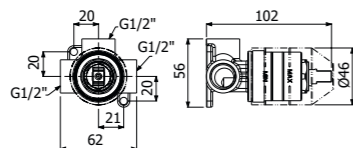

FINITURE | FINISHING

Ottone - Brass 119,00