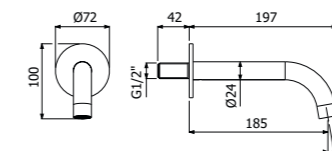

Bocca tonda lavabo a parete
Round wall mounted built-in basin spout