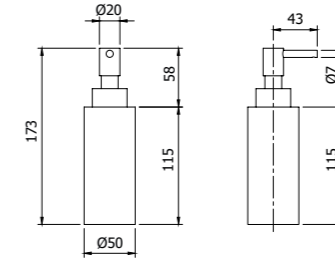

FINITURE | FINISHING

CR	Cromo - Chrome	210,00
NE	Nero opaco - Matt black	315,00
NB	Nickel spazzolato - Brushed nickel	357,00
OS	Oro spazzolato - Brushed gold	441,00

900167 __

FINITURE | FINISHING

CR	Cromo - Chrome	160,00
NE	Nero opaco - Matt black	240,00
NB	Nickel spazzolato - Brushed nickel	272,00
OS	Oro spazzolato - Brushed gold	336,00

Dispenser porta sapone liquido da appoggio
Free standing liquid soap dispenser

900173 __