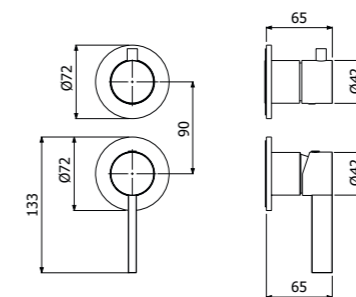

FINITURE | FINISHING

Ottone - Brass	213,00
----------------	--------

IMBALLO | PACKAGING

RICAMBI | SPARE PARTS

800683 --

Trim esterno miscelatore monocomando doccia deviatore 4-vie incasso a parete
 > corpo incasso necessario art **300091**
Exposed components wall mounted built-in single lever shower mixer 4-ways diverter
 > *concealed element required art **300091***