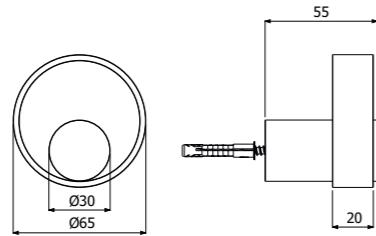

900164 __

FINITURE | FINISHING

CR	Cromo - Chrome	132,00
NE	Nero opaco - Matt black	198,00
NB	Nickel spazzolato - Brushed nickel	224,00
OS	Oro spazzolato - Brushed gold	277,00

Portasapone a parete
Wall mounted soap dispenser

900158 __

FINITURE | FINISHING

CR	Cromo - Chrome	88,00
NE	Nero opaco - Matt black	145,00
NB	Nickel spazzolato - Brushed nickel	165,00
OS	Oro spazzolato - Brushed gold	203,00

IMBALLO | PACKAGING

Supporto porta accappatoio a parete
Wall mounted robe hook

900163 __

FINITURE | FINISHING

CR	Cromo - Chrome	218,00
NE	Nero opaco - Matt black	327,00
NB	Nickel spazzolato - Brushed nickel	370,00
OS	Oro spazzolato - Brushed gold	457,00

IMBALLO | PACKAGING

900159 __

FINITURE | FINISHING

CR	Cromo - Chrome	151,00
NE	Nero opaco - Matt black	227,00
NB	Nickel spazzolato - Brushed nickel	258,00
OS	Oro spazzolato - Brushed gold	318,00

IMBALLO | PACKAGING

Porta rotolo carta igienica a parete
Wall mounted toilet paper roll holder

900161 __

FINITURE | FINISHING

CR	Cromo - Chrome	212,00
NE	Nero opaco - Matt black	318,00
NB	Nickel spazzolato - Brushed nickel	361,00
OS	Oro spazzolato - Brushed gold	445,00

IMBALLO | PACKAGING

Barra porta asciugamano a parete media
Wall mounted towel rail

900162 __

FINITURE | FINISHING

CR	Cromo - Chrome	209,00
NE	Nero opaco - Matt black	314,00
NB	Nickel spazzolato - Brushed nickel	355,00
OS	Oro spazzolato - Brushed gold	439,00

IMBALLO | PACKAGING

Barra porta asciugamano a parete grande
Wall mounted towel rail