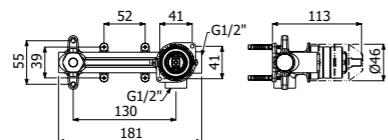

FINITURE | FINISHING

Ottone - Brass	150,00