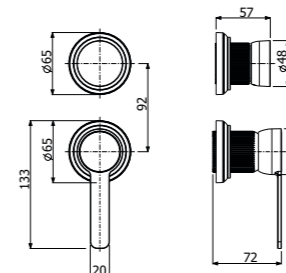

TRIM ESTERNI E INCASSI
EXPOSED & CONCEALED COMPONENTS

800840 --

Trim esterno miscelatore monocomando doccia deviatore 4-vie incasso a parete
> corpo incasso necessario art **300091**
Exposed components wall mounted built-in single lever shower mixer 4-ways diverter
> *concealed element required art 300091*

300091 --