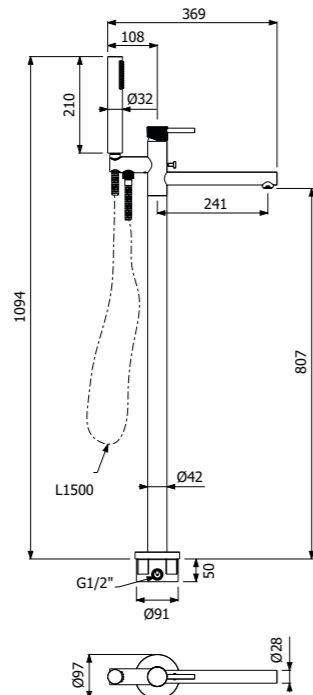

700292 --

FINITURE | FINISHING

CR	Cromo - Chrome	1.506,00
NB	Nickel spazzolato - Brushed nickel	2.518,00
OS	Oro spazzolato - Brushed gold	3.095,00
NU	Ottone naturale - Natural brass	3.095,00

IMBALLO | PACKAGING

RICAMBI | SPARE PARTS

Piantana da terra bordo vasca
> con miscelatore monocomando
> parte incasso a pavimento inclusa

Floor pillar bath mixer
> with single lever
> floor concealed element included