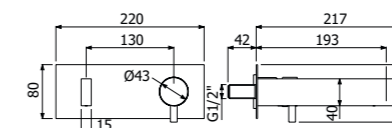

Trim esterno mono - piastra miscelatore monocomando lavabo 2-fori incasso a parete
> corpo incasso necessario art 300083
Exposed components single plate wall mounted built-in 2-holes single lever basin mixer
> concealed element required art 300083

FINITURE | FINISHING

CR Cromo - Chrome 339,00
NB Nickel spazzolato - Brushed nickel 575,00

IMBALLO | PACKAGING

37,5x28,5x11 8

RICAMBI | SPARE PARTS

16000302