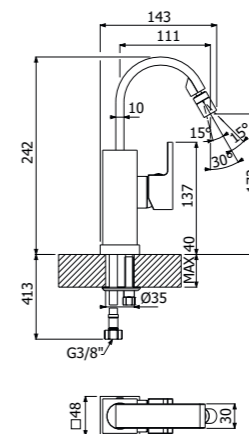

**LAVABO
WASHBASIN**

500061--

Gruppo miscelazione 3 fori bordo lavabo
> 2 vitoni
> parte incasso inclusa
> senza scarico
Deck mounted built-in 3 holes basin mixer
> 2 valves
> concealed element included
> waste not included

FINITURE | FINISHING

CR Cromo - Chrome 644,00
NB Nickel spazzolato - Brushed nickel 1.078,00

IMBALLO | PACKAGING

RICAMBI | SPARE PARTS

500195--

Gruppo miscelazione 3 fori bordo lavabo
> 2 vitoni
> parte incasso inclusa
> con scarico pop-up push
Deck mounted built-in 3 holes basin mixer
> 2 valves
> concealed element included
> push pop-up waste included

FINITURE | FINISHING

CR Cromo - Chrome 691,00
NB Nickel spazzolato - Brushed nickel 1.164,00

IMBALLO | PACKAGING

RICAMBI | SPARE PARTS

500139--

Bocca lavabo a parete
Wall mounted built-in basin spout

FINITURE | FINISHING

CR Cromo - Chrome 369,00
NB Nickel spazzolato - Brushed nickel 583,00

IMBALLO | PACKAGING

RICAMBI | SPARE PARTS

**LAVABO
WASHBASIN**

600006--

Miscelatore monocomando bidet
> flessibili inox G3/8"
> senza scarico
Single lever bidet mixer
> G3/8" stainless steel flexible hoses
> waste not included

FINITURE | FINISHING

CR Cromo - Chrome 534,00
NB Nickel spazzolato - Brushed nickel 880,00

IMBALLO | PACKAGING

RICAMBI | SPARE PARTS

600042--

Miscelatore monocomando bidet
> flessibili inox G3/8"
> con scarico pop-up push
Single lever bidet mixer
> G3/8" stainless steel flexible hoses
> push pop-up waste included

FINITURE | FINISHING

CR Cromo - Chrome 581,00
NB Nickel spazzolato - Brushed nickel 966,00

IMBALLO | PACKAGING

RICAMBI | SPARE PARTS

700269--