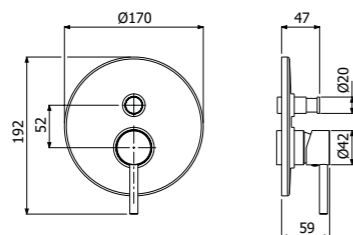

Ottone - Brass 119,00

IMBALLO | PACKAGING

14,6x12,5x9 20 0,6

RICAMBI | SPARE PARTS

16000007

800643 --

Trim esterno miscelatore monocomando doccia deviatore 2-vie incasso a parete
> corpo incasso necessario art **300082**
Exposed components wall mounted built-in single lever shower mixer 2-ways diverter
> concealed element required art **300082**