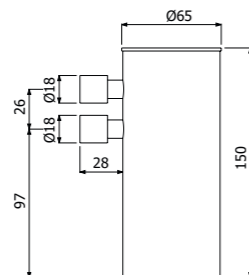

FINITURE | FINISHING

AC Acciaio inox - Stainless steel 115,00

Porta spazzolini sospeso
Wall mounted stainless steel toothbrushes dispenser

900141 __