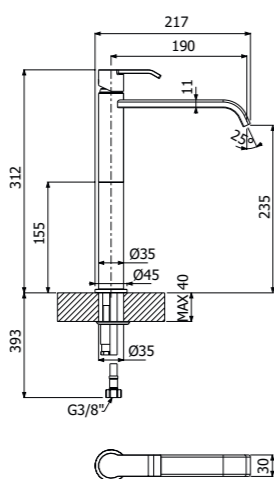

IMBALLO | PACKAGING

RICAMBI | SPARE PARTS

500244 --