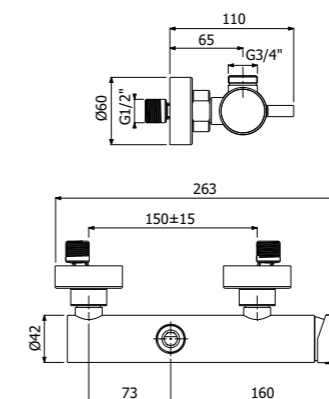

Miscelatore monocomando doccia esterno a parete con uscita acqua superiore
Wall mounted single lever shower mixer with upper water outlet.

FINITURE | FINISHING

CR Cromo - Chrome 393,00
NB Nickel spazzolato - Brushed nickel 668,00

IMBALLO | PACKAGING

42x18x7 10 2,2

RICAMBI | SPARE PARTS

16000007

500586 --

Trim esterno 2-piastre miscelatore monocomando lavabo 2 fori incasso a parete
> corpo incasso necessario art 300083
Exposed components 2-plates wall mounted built-in 2-holes single lever basin mixer
> concealed element required art 300083

FINITURE | FINISHING

CR Cromo - Chrome 279,00
NB Nickel spazzolato - Brushed nickel 475,00

IMBALLO | PACKAGING

37,5x28,5x11 8

RICAMBI | SPARE PARTS

16000302

500579 --

Trim esterno mono - piastra miscelatore monocomando lavabo 2-fori incasso a parete
> corpo incasso necessario art 300083
Exposed components single plate wall mounted built-in 2-holes single lever basin mixer
> concealed element required art 300083

FINITURE | FINISHING

CR Cromo - Chrome 339,00
NB Nickel spazzolato - Brushed nickel 575,00

IMBALLO | PACKAGING

37,5x28,5x11 8

RICAMBI | SPARE PARTS

16000302