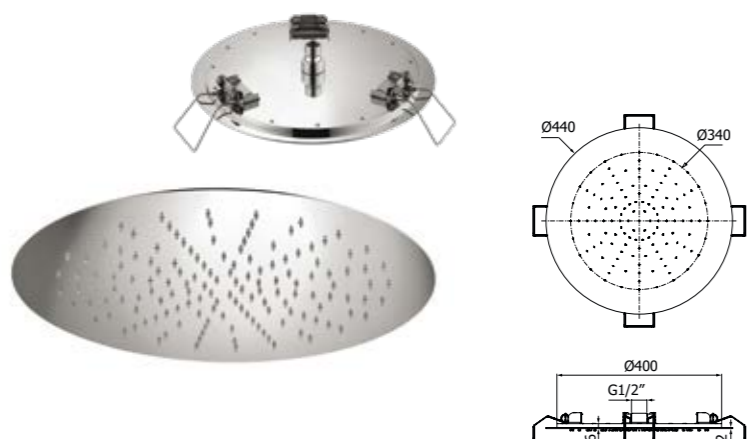

IMBALLO | PACKAGING

800411 --