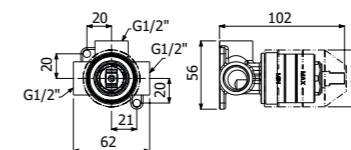

TRIM ESTERNI E INCASSI
EXPOSED & CONCEALED COMPONENTS

500533 --

Trim esterno mono - piastra miscelatore monocomando lavabo 2-fori incasso a parete
> canna "C"

> corpo incasso necessario art **300083**

Exposed components single plate wall mounted built-in 2-holes single lever basin mixer

> spout model "C"

> concealed element required art **300083**

FINITURE | FINISHING

CR	Cromo - Chrome	275,00
NE	Nero opaco - Matt black	412,00
NB	Nickel spazzolato - Brushed nickel	468,00
OS	Oro spazzolato - Brushed gold	578,00

IMBALLO | PACKAGING

RICAMBI | SPARE PARTS

16000194

500534 --

Trim esterno mono - piastra miscelatore monocomando lavabo 2-fori incasso a parete
> canna "J"

> corpo incasso necessario art **300083**

Exposed components single plate wall mounted built-in 2-holes single lever basin mixer

> spout model "J"

> concealed element required art **300083**

FINITURE | FINISHING

CR	Cromo - Chrome	319,00
NE	Nero opaco - Matt black	479,00
NB	Nickel spazzolato - Brushed nickel	539,00
OS	Oro spazzolato - Brushed gold	671,00

IMBALLO | PACKAGING

300083 --

Elemento incasso miscelatore monocomando lavabo 2-fori a parete

Concealed element wall mounted built-in 2-holes single lever basin mixer

FINITURE | FINISHING

Ottone - Brass	150,00

IMBALLO | PACKAGING

RICAMBI | SPARE PARTS

16000007

TRIM ESTERNI E INCASSI
EXPOSED & CONCEALED COMPONENTS

800648 --

Trim esterno miscelatore monocomando doccia incasso a parete

> corpo incasso necessario art **300081**

Exposed components wall mounted built-in single lever shower mixer

> concealed element required art **300081**

FINITURE | FINISHING

CR	Cromo - Chrome	165,00
NE	Nero opaco - Matt black	248,00
NB	Nickel spazzolato - Brushed nickel	281,00
OS	Oro spazzolato - Brushed gold	347,00

IMBALLO | PACKAGING

300081 --