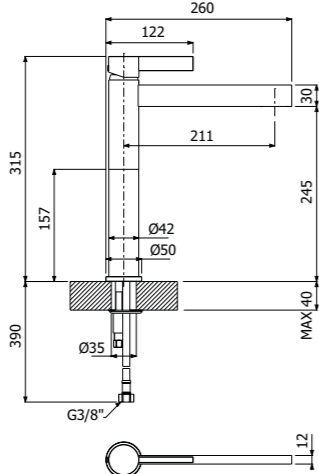

IMBALLO | PACKAGING

RICAMBI | SPARE PARTS

500016 --