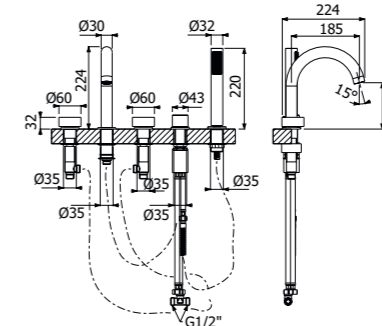

IMBALLO | PACKAGING

700259 --

Gruppo miscelazione 5 fori bordo vasca
> 2 vitoni
> canna "C"
> parte incasso inclusa
Deck mounted built-in 5 holes bath mixer
> 2 valves
> spout model "C"
> concealed element included

FINITURE | FINISHING

CR	Cromo - Chrome	1095,00
NE	Nero opaco - Matt black	1.645,00
NB	Nickel spazzolato - Brushed nickel	1.865,00
OS	Oro spazzolato - Brushed gold	2.299,00
NENB	Nero/Nickel - Black/Nickel	1.678,00
NBNE	Nickel/Nero - Nickel/Black	1.815,00

IMBALLO | PACKAGING

RICAMBI | SPARE PARTS

700260 --