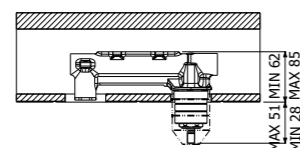

TRIM ESTERNI E INCASSI
EXPOSED & CONCEALED COMPONENTS

500533 --

Trim esterno mono - piastra miscelatore monocomando lavabo 2-fori incasso a parete
> canna "C"

> corpo incasso necessario art **300083**

Exposed components single plate wall mounted built-in 2-holes single lever basin mixer

> spout model "C"

> concealed element required art **300083**

FINITURE | FINISHING

CR	Cromo - Chrome	275,00
NE	Nero opaco - Matt black	412,00
NB	Nickel spazzolato - Brushed nickel	468,00
OS	Oro spazzolato - Brushed gold	578,00

IMBALLO | PACKAGING

RICAMBI | SPARE PARTS

16000194

500534 --

Trim esterno mono - piastra miscelatore monocomando lavabo 2-fori incasso a parete
> canna "J"

> corpo incasso necessario art **300083**

Exposed components single plate wall mounted built-in 2-holes single lever basin mixer

> spout model "J"

> concealed element required art **300083**

FINITURE | FINISHING

CR	Cromo - Chrome	319,00
NE	Nero opaco - Matt black	479,00
NB	Nickel spazzolato - Brushed nickel	539,00
OS	Oro spazzolato - Brushed gold	671,00

IMBALLO | PACKAGING

300083 --

Elemento incasso miscelatore monocomando lavabo 2-fori a parete

Concealed element wall mounted built-in 2-holes single lever basin mixer

FINITURE | FINISHING

Ottone - Brass	150,00

IMBALLO | PACKAGING

RICAMBI | SPARE PARTS

16000007

TRIM ESTERNI E INCASSI
EXPOSED & CONCEALED COMPONENTS

800648 --

Trim esterno miscelatore monocomando doccia incasso a parete

> corpo incasso necessario art **300081**

Exposed components wall mounted built-in single lever shower mixer

> concealed element required art **300081**

FINITURE | FINISHING

CR	Cromo - Chrome	165,00
NE	Nero opaco - Matt black	248,00
NB	Nickel spazzolato - Brushed nickel	281,00
OS	Oro spazzolato - Brushed gold	347,00

IMBALLO | PACKAGING

300081 --