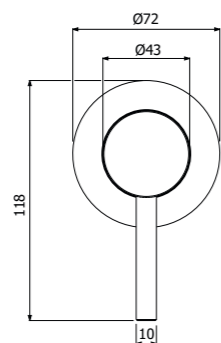

Trim esterno miscelatore monocomando doccia incasso a parete

> corpo incasso necessario art **300081**

Exposed components wall mounted built-in single lever shower mixer

> concealed element required art **300081**

FINITURE | FINISHING

CR Cromo - Chrome 180,00
NB Nickel spazzolato - Brushed nickel 261,00
OS Oro spazzolato - Brushed gold 308,00
NU Ottone naturale - Natural brass 308,00

IMBALLO | PACKAGING

300081 --