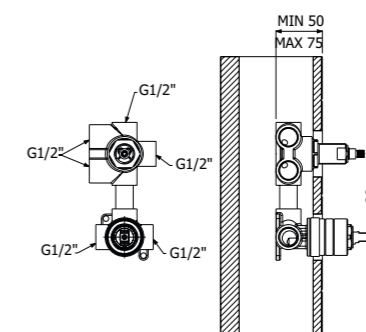

Elemento incasso miscelatore monocomando doccia a parete deviatore 4-vie
Concealed element wall mounted built-in single lever shower mixer 4-ways diverter

FINITURE | FINISHING

Ottone - Brass 244,00

IMBALLO | PACKAGING

RICAMBI | SPARE PARTS