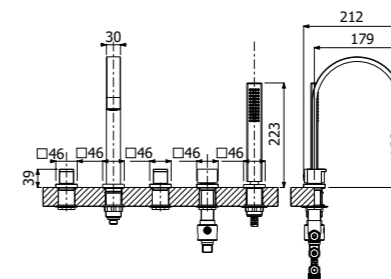

300089 --

Elemento incasso miscelatore monocomando vasca a parete
Concealed element wall mounted built-in single lever bath mixer

FINITURE | FINISHING

Ottone - Brass 475,00

IMBALLO | PACKAGING

RICAMBI | SPARE PARTS

700111 --

Bocca vasca a parete
Wall mounted built-in bath spout

FINITURE | FINISHING

CR Cromo - Chrome 389,00
NB Nickel spazzolato - Brushed nickel 620,00

IMBALLO | PACKAGING

RICAMBI | SPARE PARTS

700107 --

Miscelatore monocomando 4 fori bordo vasca
> parte incasso inclusa
Deck mounted 4-holes single lever bath mixers
> concealed part included

FINITURE | FINISHING

CR Cromo - Chrome 1.310,00
NB Nickel spazzolato - Brushed nickel 2.278,00

IMBALLO | PACKAGING

RICAMBI | SPARE PARTS

700090 --

Gruppo miscelazione 5 fori bordo vasca
> 2 vitoni
> parte incasso inclusa
Deck mounted built-in 5 holes bath mixer
> 2 valves
> concealed element included

FINITURE | FINISHING

CR Cromo - Chrome 1.406,00
NB Nickel spazzolato - Brushed nickel 2.451,00

IMBALLO | PACKAGING

RICAMBI | SPARE PARTS

500590 --

Trim esterno 2-piastre miscelatore monocomando lavabo 2 fori incasso a parete
> corpo incasso necessario art 300083
Exposed components 2-plates wall mounted built-in 2-holes single lever basin mixer
> concealed element required art 300083

FINITURE | FINISHING

CR Cromo - Chrome 430,00
NB Nickel spazzolato - Brushed nickel 694,00

IMBALLO | PACKAGING

RICAMBI | SPARE PARTS

500565 --

Trim esterno mono - piastra miscelatore monocomando lavabo 2-fori incasso a parete
> corpo incasso necessario art 300083
Exposed components single plate wall mounted built-in 2-holes single lever basin mixer
> concealed element required art 300083

FINITURE | FINISHING

CR Cromo - Chrome 489,00
NB Nickel spazzolato - Brushed nickel 800,00