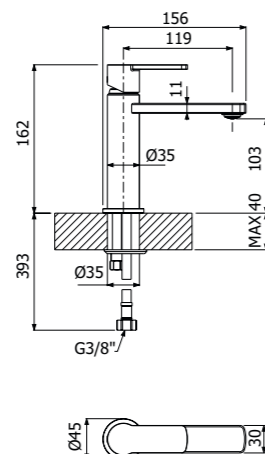

FINITURE | FINISHING

Ottone - Brass 244,00

IMBALLO | PACKAGING

RICAMBI | SPARE PARTS

GLAM
collection

—
ARMANDO VICARIO
project

500229 --

Miscelatore monocomando lavabo
 > flessibili inox G3/8"
 > senza scarico
 Single lever basin mixer
 > G3/8" stainless steel flexible hoses
 > waste not included