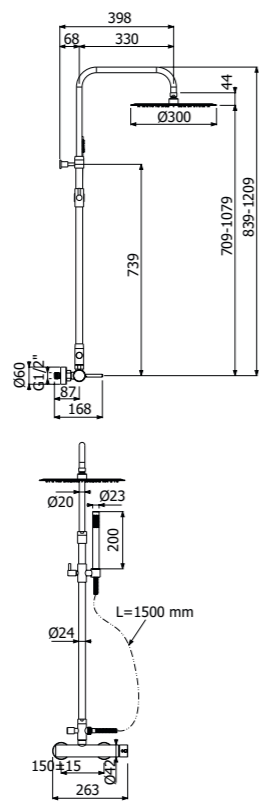

800377 --

FINITURE | FINISHING

CR	Cromo - Chrome	958,00
NB	Nickel spazzolato - Brushed nickel	1.626,00

SISTEMA COLONNA DOCCIA 02-CI CYRCUS interamente in ottone, completa di miscelatore monocomando esterno doccia a parete, soffione monogetto ROUND 300/5 SLIM EasyClean diam 300mm - H 5mm, flessibile doppia aggiratura calotta conica girevole anti-torsione L 1500mm e doccetta monogetto ROUND-1 EasyClean

Full brass CYRCUS SHOWER COLUMN 02-CI, composed of wall mounted single lever shower mixer, single spray EasyClean ROUND 300/5 SLIM showerhead diam 300mm - H 5mm, double interlock anti-torsion conical swivelling flexible hose and EasyClean single spray ROUND-1 hand shower

IMBALLO | PACKAGING

RICAMBI | SPARE PARTS

16000007

500536 --

FINITURE | FINISHING

CR	Cromo - Chrome	228,00
CN	Cromo nero - Black chrome	409,00
NB	Nickel spazzolato - Brushed nickel	386,00
OS	Oro spazzolato - Brushed gold	476,00
NE	Nero opaco - Matt black	340,00

IMBALLO | PACKAGING

RICAMBI | SPARE PARTS

16000194

Trim esterno 2-piastre miscelatore monocomando lavabo 2 fori incasso a parete
> corpo incasso necessario art **300083**
Exposed components 2-plates wall mounted built-in 2-holes single lever basin mixer
> concealed element required art **300083**

500597 --

Trim esterno mono - piastra miscelatore monocomando lavabo 2-fori incasso a parete
> corpo incasso necessario art **300083**

Exposed components single plate wall mounted built-in 2-holes single lever basin mixer
> concealed element required art **300083**

300083 --

Elemento incasso miscelatore monocomando lavabo 2-fori a parete
Concealed element wall mounted built-in 2-holes single lever basin mixer

FINITURE | FINISHING

CR	Cromo - Chrome	289,00
CN	Cromo nero - Black chrome	520,00
NB	Nickel spazzolato - Brushed nickel	491,00
OS	Oro spazzolato - Brushed gold	606,00
NE	Nero opaco - Matt black	434,00

IMBALLO | PACKAGING

RICAMBI | SPARE PARTS

16000194

FINITURE | FINISHING

Ottone - Brass	150,00

IMBALLO | PACKAGING

RICAMBI | SPARE PARTS

16000007

800642 --

Trim esterno miscelatore monocomando doccia incasso a parete
> corpo incasso necessario art **300081**
Exposed components wall mounted built-in single lever shower mixer
> concealed element required art **300081**

FINITURE | FINISHING

CR	Cromo - Chrome	118,00
CN	Cromo nero - Black chrome	210,00
NB	Nickel spazzolato - Brushed nickel	199,00
OS	Oro spazzolato - Brushed gold	245,00
NE	Nero opaco - Matt black	175,00

IMBALLO | PACKAGING