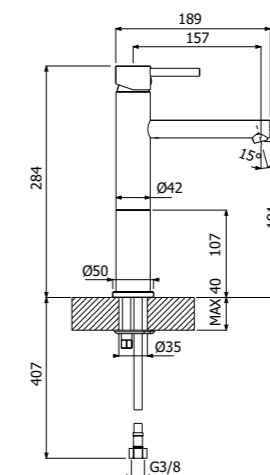

500132 _ _

Miscelatore monocomando lavabo
> flessibili inox G3/8"
> senza scarico
Single lever basin mixer
> G3/8" stainless steel flexible hoses
> waste not included

FINITURE | FINISHING

CR	Cromo - Chrome	255,00
CN	Cromo nero - Black chrome	458,00
NB	Nickel spazzolato - Brushed nickel	434,00
OS	Oro spazzolato - Brushed gold	535,00
NE	Nero opaco - Matt black	383,00

IMBALLO | PACKAGING

RICAMBI | SPARE PARTS

500191 _ _

Miscelatore monocomando lavabo
> flessibili inox G3/8"
> con scarico pop-up push
Single lever basin mixer
> G3/8" stainless steel flexible hoses
> push pop-up waste included

FINITURE | FINISHING

CR	Cromo - Chrome	303,00
CN	Cromo nero - Black chrome	545,00
NB	Nickel spazzolato - Brushed nickel	514,00
OS	Oro spazzolato - Brushed gold	635,00
NE	Nero opaco - Matt black	454,00

IMBALLO | PACKAGING

RICAMBI | SPARE PARTS

500003 _ _

Miscelatore monocomando lavabo
> flessibili inox G3/8"
> senza scarico ad asta 1 1/4"
Single lever basin mixer
> G3/8" stainless steel flexible hoses
> 1 1/4" rod waste included

FINITURE | FINISHING

CR	Cromo - Chrome	293,00
CN	Cromo nero - Black chrome	389,00
NB	Nickel spazzolato - Brushed nickel	498,00
OS	Oro spazzolato - Brushed gold	615,00
NE	Nero opaco - Matt black	440,00

IMBALLO | PACKAGING

RICAMBI | SPARE PARTS

500083 _ _

Miscelatore monocomando lavabo medio
H284 mm
> flessibili inox G3/8"
> con scarico pop-up push
Medium single lever basin mixer H284 mm
> G3/8" stainless steel flexible hoses
> push pop-up waste included

FINITURE | FINISHING

CR	Cromo - Chrome	303,00
CN	Cromo nero - Black chrome	545,00
NB	Nickel spazzolato - Brushed nickel	514,00
OS	Oro spazzolato - Brushed gold	635,00
NE	Nero opaco - Matt black	454,00

IMBALLO | PACKAGING

RICAMBI | SPARE PARTS

500192 _ _