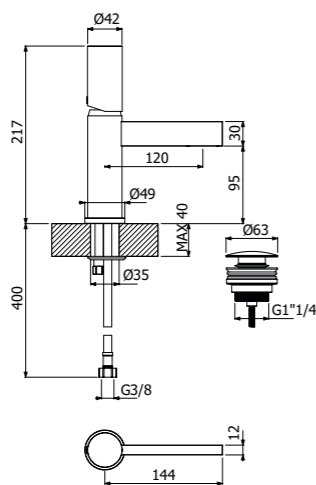

500203 --

Miscelatore monocomando lavabo
> flessibili inox G3/8"
> senza scarico
Single lever basin mixer
> G3/8" stainless steel flexible hoses
> waste not included

FINITURE | FINISHING

CR Cromo - Chrome 365,00
NB Nickel spazzolato - Brushed nickel 620,00

IMBALLO | PACKAGING

RICAMBI | SPARE PARTS

500236 --

Miscelatore monocomando lavabo
> flessibili inox G3/8"
> con scarico pop-up push
Single lever basin mixer
> G3/8" stainless steel flexible hoses
> push pop-up waste included

FINITURE | FINISHING

CR Cromo - Chrome 413,00
NB Nickel spazzolato - Brushed nickel 701,00

IMBALLO | PACKAGING

RICAMBI | SPARE PARTS

500205 --

Miscelatore monocomando lavabo alto
> flessibili inox G3/8"
> senza scarico
High single lever basin mixer
> G3/8" stainless steel flexible hoses
> waste not included

FINITURE | FINISHING

CR Cromo - Chrome 453,00
NB Nickel spazzolato - Brushed nickel 769,00

IMBALLO | PACKAGING

RICAMBI | SPARE PARTS

500335 --

Miscelatore monocomando lavabo alto
> flessibili inox G3/8"
> con scarico pop-up push
High single lever basin mixer
> G3/8" stainless steel flexible hoses
> push pop-up waste included

FINITURE | FINISHING

CR Cromo - Chrome 500,00
NB Nickel spazzolato - Brushed nickel 851,00

IMBALLO | PACKAGING

RICAMBI | SPARE PARTS

500327 --

Piantana da terra con miscelatore
monocomando lavabo
> parte incasso a pavimento inclusa
Floor pillar with single lever basin mixer
> floor concealed element included

FINITURE | FINISHING

CR Cromo - Chrome 1.444,00
NB Nickel spazzolato - Brushed nickel 2.600,00

IMBALLO | PACKAGING

RICAMBI | SPARE PARTS