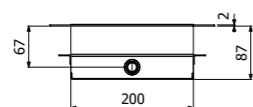

Cascata esterna a parete WATER BLADE SLIM in acciaio inox. 1/2" M. 165x250mm - H 3mm

Wall mounted WATER BLADE SLIM stainless steel waterfall. 1/2" M. 165x250mm - H 3mm

IMBALLO | PACKAGING

800339 --

FINITURE | FINISHING