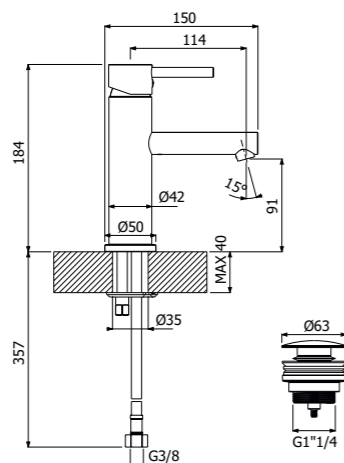

FINITURE | FINISHING

CR	Cromo - Chrome	303,00
CN	Cromo nero - Black chrome	545,00
NB	Nickel spazzolato - Brushed nickel	514,00
OS	Oro spazzolato - Brushed gold	635,00
NE	Nero opaco - Matt black	454,00

IMBALLO | PACKAGING

RICAMBI | SPARE PARTS

500003 _ _

Miscelatore monocomando lavabo
> flessibili inox G3/8"
> senza scarico ad asta 1 1/4"
Single lever basin mixer
> G3/8" stainless steel flexible hoses
> 1 1/4" rod waste included