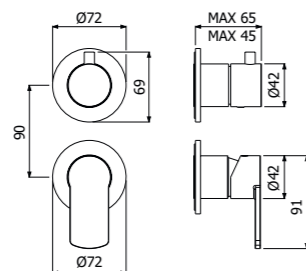

FINITURE | FINISHING

Ottone - Brass 213,00

IMBALLO | PACKAGING

RICAMBI | SPARE PARTS

800691 --

Trím esterno miscelatore monocomando doccia deviatore 4-vie incasso a parete
> corpo incasso necessario art **300091**
Exposed components wall mounted built-in single lever shower mixer 4-ways diverter
> concealed element required art **300091**