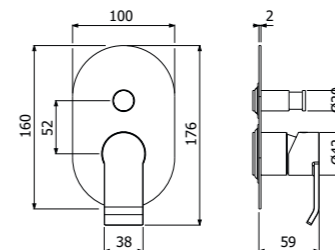

TRIM ESTERNI E INCASSI
EXPOSED & CONCEALED COMPONENTS

800745 --