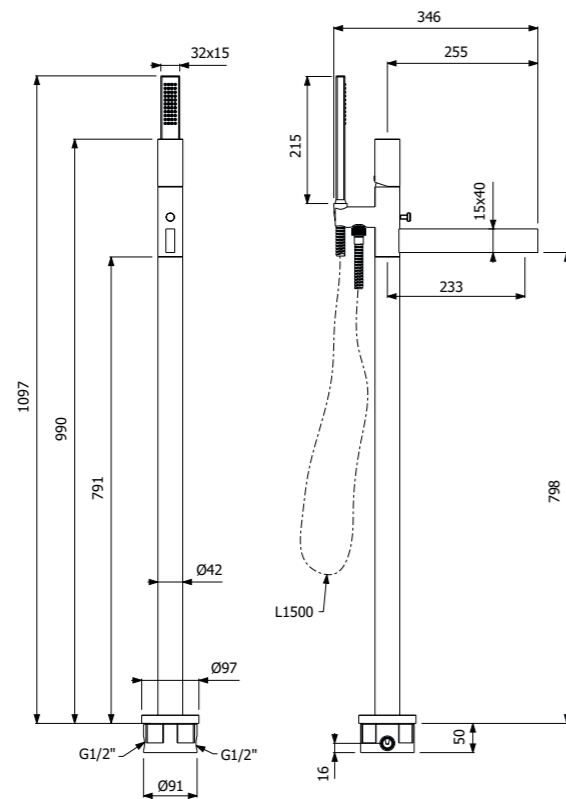

IMBALLO | PACKAGING

RICAMBI | SPARE PARTS

Piantana da terra bordo vasca
> con miscelatore monocomando
> parte incasso a pavimento inclusa

Floor pillar bath mixer
> with single lever
> floor concealed element included

700110 --

FINITURE | FINISHING

CR Cromo - Chrome 221,00
NB Nickel spazzolato - Brushed nickel 376,00

IMBALLO | PACKAGING

Bocca vasca a parete
> parte incasso inclusa
Wall mounted built-in bath spout
> concealed part included