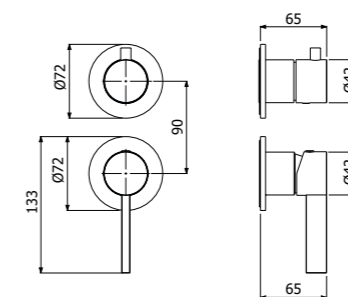

IMBALLO | PACKAGING

RICAMBI | SPARE PARTS

16000007

Elemento incasso miscelatore monocomando doccia a parete deviatore 2-vie

Concealed element wall mounted built-in single lever shower mixer 2-ways diverter

800681 --