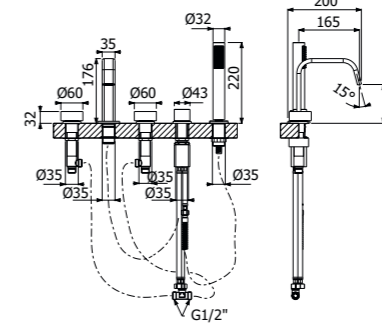

Gruppo miscelazione 5 fori bordo vasca
> 2 vitoni
> canna "J"
> parte incasso inclusa
Deck mounted built-in 5 holes bath mixer
> 2 valves
> spout model "J"
> concealed element included

FINITURE | FINISHING

CR	Cromo - Chrome	1.232,00
NE	Nero opaco - Matt black	1.848,00
NB	Nickel spazzolato - Brushed nickel	2.096,00
OS	Oro spazzolato - Brushed gold	2.585,00
NENB	Nero/Nickel - Black/Nickel	1.881,00
NBNE	Nickel/Nero - Nickel/Black	2.046,00

IMBALLO | PACKAGING

RICAMBI | SPARE PARTS