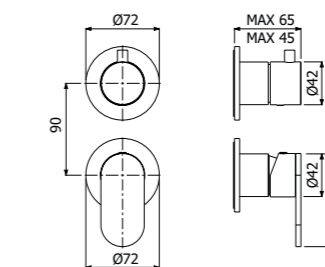

FINITURE | FINISHING

Ottone - Brass 169,00

IMBALLO | PACKAGING

23x20,5x10 16 1,1

RICAMBI | SPARE PARTS

16000007

800709 --

Trim esterno miscelatore monocomando doccia deviatore 3-vie incasso a parete
> corpo incasso necessario art **300090**
Exposed components wall mounted built-in single lever shower mixer 3-ways diverter
> concealed element required art **300090**