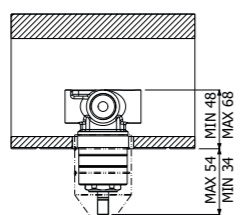

Elemento incasso miscelatore monocomando doccia a parete
Concealed element wall mounted built-in single lever shower mixer

FINITURE | FINISHING

Ottone - Brass 119,00