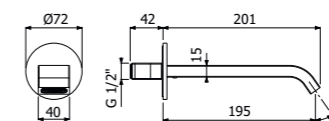

500556 --

Miscelatore monocomando lavabo
> flessibili inox G3/8"
> senza scarico
Single lever basin mixer
> G3/8" stainless steel flexible hoses
> waste not included

FINITURE | FINISHING

CR	Cromo - Chrome	221,00
GT	Grafite - Graphite	376,00
NE	Nero opaco - Matt black	333,00

IMBALLO | PACKAGING

RICAMBI | SPARE PARTS

500424 --

Miscelatore monocomando lavabo
> flessibili inox G3/8"
> con scarico pop-up push
Single lever basin mixer
> G3/8" stainless steel flexible hoses
> push pop-up waste included

FINITURE | FINISHING

CR	Cromo - Chrome	269,00
GT	Grafite - Graphite	458,00
NE	Nero opaco - Matt black	404,00

IMBALLO | PACKAGING

RICAMBI | SPARE PARTS

500557 --

Miscelatore monocomando lavabo alto
> flessibili inox G3/8"
> senza scarico
High single lever basin mixer
> G3/8" stainless steel flexible hoses
> waste not included

FINITURE | FINISHING

CR	Cromo - Chrome	289,00
GT	Grafite - Graphite	491,00
NE	Nero opaco - Matt black	434,00

IMBALLO | PACKAGING

RICAMBI | SPARE PARTS

500425 --

Miscelatore monocomando lavabo alto
> flessibili inox G3/8"
> con scarico pop-up push
High single lever basin mixer
> G3/8" stainless steel flexible hoses
> push pop-up waste included

FINITURE | FINISHING

CR	Cromo - Chrome	336,00
GT	Grafite - Graphite	571,00
NE	Nero opaco - Matt black	505,00

IMBALLO | PACKAGING

RICAMBI | SPARE PARTS

500269 --

Bocca lavabo a parete
Wall mounted built-in basin spout

FINITURE | FINISHING

CR	Cromo - Chrome	214,00
GT	Grafite - Graphite	321,00
NE	Nero opaco - Matt black	291,00

IMBALLO | PACKAGING

600095 --

Miscelatore monocomando bidet
> flessibili inox G3/8"
> senza scarico
Single lever bidet mixer
> G3/8" stainless steel flexible hoses
> waste not included

FINITURE | FINISHING