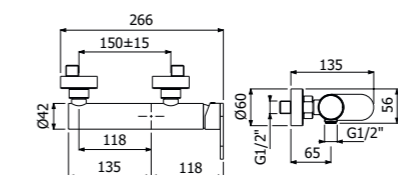

800208 --

Miscelatore monocomando doccia esterno
a parete con uscita acqua inferiore
Wall mounted single lever shower mixer
with lower water outlet.

FINITURE | FINISHING

CR	Cromo - Chrome	303,00
CN	Cromo nero - Black chrome	545,00
NB	Nickel spazzolato - Brushed nickel	514,00
OS	Oro spazzolato - Brushed gold	635,00
NE	Nero opaco - Matt black	454,00
BI	Bianco opaco - Matt white	454,00