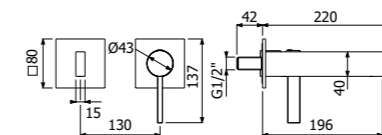

Trim esterno 2-piastre miscelatore monocomando lavabo 2 fori incasso a parete
> corpo incasso necessario art **300083**
Exposed components 2-plates wall mounted built-in 2-holes single lever basin mixer
> *concealed element required art 300083*

FINITURE | FINISHING

CR Cromo - Chrome	279,00
NB Nickel spazzolato - Brushed nickel	474,00

IMBALLO | PACKAGING

RICAMBI | SPARE PARTS

16000302

500544 --