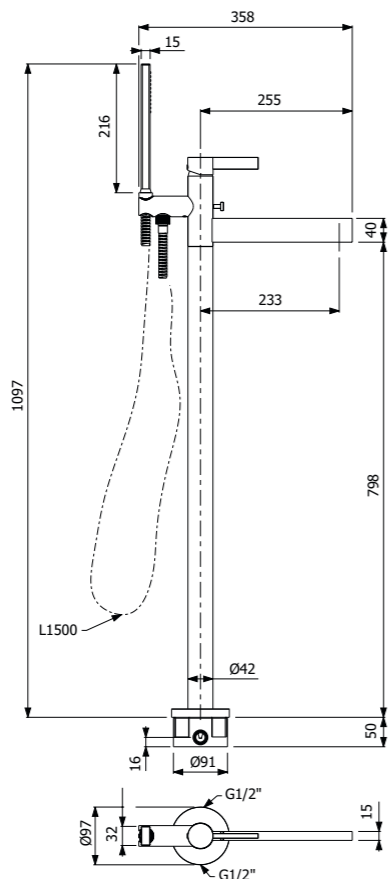

Piantana da terra bordo vasca
> con miscelatore monocomando
> parte incasso a pavimento inclusa
Floor pillar bath mixer
> with single lever
> floor concealed element included

FINITURE | FINISHING

CR Cromo - Chrome 1.540,00
NB Nickel spazzolato - Brushed nickel 2.618,00

IMBALLO | PACKAGING

RICAMBI | SPARE PARTS

700096 --