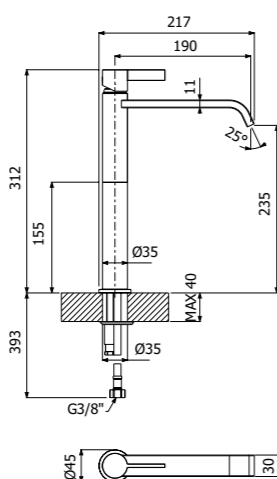

IMBALLO | PACKAGING

RICAMBI | SPARE PARTS

500557 --