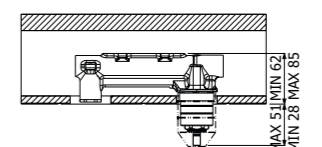

300083ECO --

Elemento incasso miscelatore monocomando lavabo 2-fori a parete ECO
ECO concealed element wall mounted built-in 2-holes single lever basin mixer

FINITURE | FINISHING

Ottone - Brass	175,00