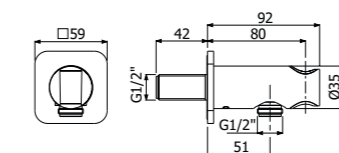

900026

FINITURE | FINISHING

CR	Cromo - Chrome	70,00
CN	Cromo nero - Black chrome	126,00
NB	Nickel spazzolato - Brushed nickel	120,00
OR	Oro - Gold	136,00
OS	Oro spazzolato - Brushed gold	148,00
VO	Vecchio ottone - Old brass	113,00
VR	Vecchio rame - Old copper	113,00
VA	Vecchio argento - Old silver	120,00
GT	Grafite - Graphite	121,00
NE	Nero opaco - Matt black	106,00
BI	Bianco opaco - Matt white	106,00