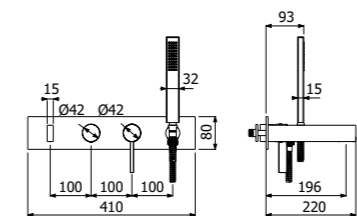

Trim esterno miscelatore monocomando vasca a parete
> corpo incasso necessario art 300089
Exposed components single lever bath mixer
> concealed element required art 300089

FINITURE | FINISHING

CR Cromo - Chrome 1.108,00
NB Nickel spazzolato - Brushed nickel 1.881,00

IMBALLO | PACKAGING

RICAMBI | SPARE PARTS