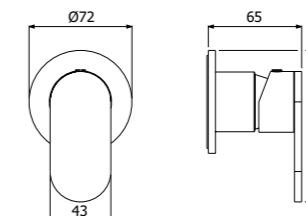

Trim esterno miscelatore monocomando doccia incasso a parete

> corpo incasso necessario art **300081**

Exposed components wall mounted built-in single lever shower mixer > concealed element required art **300081**

FINITURE | FINISHING

CR	Cromo - Chrome	159,00
CN	Cromo nero - Black chrome	264,00
NB	Nickel spazzolato - Brushed nickel	253,00
OS	Oro spazzolato - Brushed gold	300,00
NE	Nero opaco - Matt black	229,00
BI	Bianco opaco - Matt white	229,00

IMBALLO | PACKAGING