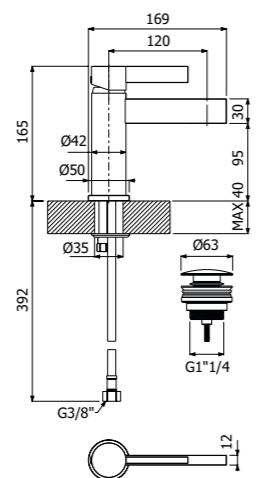

500014 --

Miscelatore monocomando lavabo
> flessibili inox G3/8"
> senza scarico
Single lever basin mixer
> G3/8" stainless steel flexible hoses
> waste not included

FINITURE | FINISHING

CR Cromo - Chrome 338,00
NB Nickel spazzolato - Brushed nickel 574,00

IMBALLO | PACKAGING

RICAMBI | SPARE PARTS

500171 --

Miscelatore monocomando lavabo
> flessibili inox G3/8"
> con scarico pop-up push
Single lever basin mixer
> G3/8" stainless steel flexible hoses
> push pop-up waste included

FINITURE | FINISHING

CR Cromo - Chrome 385,00
NB Nickel spazzolato - Brushed nickel 655,00

IMBALLO | PACKAGING

RICAMBI | SPARE PARTS

500016 --

Miscelatore monocomando lavabo alto
> flessibili inox G3/8"
> senza scarico
High single lever basin mixer
> G3/8" stainless steel flexible hoses
> waste not included

FINITURE | FINISHING

CR Cromo - Chrome 425,00
NB Nickel spazzolato - Brushed nickel 723,00

IMBALLO | PACKAGING

RICAMBI | SPARE PARTS

500173 --

Miscelatore monocomando lavabo alto
> flessibili inox G3/8"
> con scarico pop-up push
High single lever basin mixer
> G3/8" stainless steel flexible hoses
> push pop-up waste included

FINITURE | FINISHING

CR Cromo - Chrome 473,00
NB Nickel spazzolato - Brushed nickel 805,00

IMBALLO | PACKAGING

RICAMBI | SPARE PARTS

500239 --

Miscelatore monocomando bordo lavabo 2 fori
> flessibili inox G3/8"
> senza scarico
Deck mounted 2-holes single lever basin mixer
> G3/8" stainless steel flexible hoses
> waste not included

FINITURE | FINISHING

CR Cromo - Chrome 819,00
NB Nickel spazzolato - Brushed nickel 1.391,00

IMBALLO | PACKAGING

RICAMBI | SPARE PARTS

500220 --