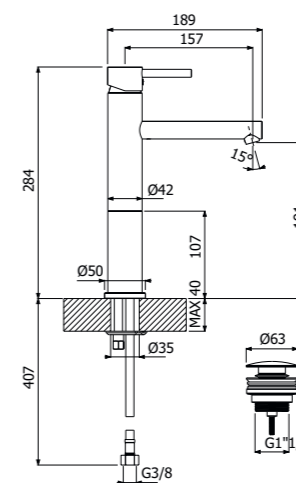

500132 _ _

Miscelatore monocomando lavabo
> flessibili inox G3/8"
> senza scarico
Single lever basin mixer
> G3/8" stainless steel flexible hoses
> waste not included

FINITURE | FINISHING

CR	Cromo - Chrome	255,00
CN	Cromo nero - Black chrome	458,00
NB	Nickel spazzolato - Brushed nickel	434,00
OS	Oro spazzolato - Brushed gold	535,00
NE	Nero opaco - Matt black	383,00

IMBALLO | PACKAGING

RICAMBI | SPARE PARTS

500191 _ _

Miscelatore monocomando lavabo
> flessibili inox G3/8"
> con scarico pop-up push
Single lever basin mixer
> G3/8" stainless steel flexible hoses
> push pop-up waste included

FINITURE | FINISHING

CR	Cromo - Chrome	303,00
CN	Cromo nero - Black chrome	545,00
NB	Nickel spazzolato - Brushed nickel	514,00
OS	Oro spazzolato - Brushed gold	635,00
NE	Nero opaco - Matt black	454,00

IMBALLO | PACKAGING

RICAMBI | SPARE PARTS

500003 _ _

Miscelatore monocomando lavabo
> flessibili inox G3/8"
> senza scarico ad asta 1 1/4"
Single lever basin mixer
> G3/8" stainless steel flexible hoses
> 1 1/4" rod waste included

FINITURE | FINISHING

CR	Cromo - Chrome	293,00
CN	Cromo nero - Black chrome	389,00
NB	Nickel spazzolato - Brushed nickel	498,00
OS	Oro spazzolato - Brushed gold	615,00
NE	Nero opaco - Matt black	440,00

IMBALLO | PACKAGING

RICAMBI | SPARE PARTS

500083 _ _

Miscelatore monocomando lavabo medio
H284 mm
> flessibili inox G3/8"
> con scarico pop-up push
Medium single lever basin mixer H284 mm
> G3/8" stainless steel flexible hoses
> push pop-up waste included

FINITURE | FINISHING

CR	Cromo - Chrome	303,00
CN	Cromo nero - Black chrome	545,00
NB	Nickel spazzolato - Brushed nickel	514,00
OS	Oro spazzolato - Brushed gold	635,00
NE	Nero opaco - Matt black	454,00

IMBALLO | PACKAGING

RICAMBI | SPARE PARTS

500192 _ _