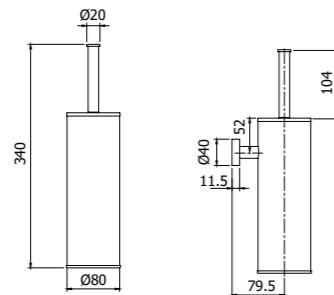

FINITURE | FINISHING

CR	Cromo - Chrome	120,00
NE	Nero opaco - Matt black	180,00
NB	Nickel spazzolato - Brushed nickel	204,00
OS	Oro spazzolato - Brushed gold	252,00

Dispenser porta spazzolini sospeso
Wall mounted toothbrushes dispenser

900157 __