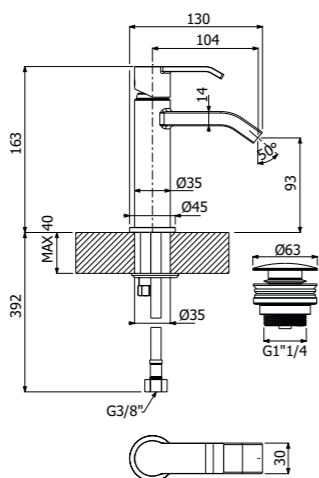

500228 --

Miscelatore monocomando lavabo
> flessibili inox G3/8"
> senza scarico
Single lever basin mixer
> G3/8" stainless steel flexible hoses
> waste not included

FINITURE | FINISHING

CR	Cromo - Chrome	190,00
CN	Cromo nero - Black chrome	341,00
NB	Nickel spazzolato - Brushed nickel	324,00
OS	Oro spazzolato - Brushed gold	399,00
NE	Nero opaco - Matt black	285,00

IMBALLO | PACKAGING

RICAMBI | SPARE PARTS

500261 --

Miscelatore monocomando lavabo
> flessibili inox G3/8"
> con scarico pop-up push
Single lever basin mixer
> G3/8" stainless steel flexible hoses
> push pop-up waste included

FINITURE | FINISHING

CR	Cromo - Chrome	238,00
CN	Cromo nero - Black chrome	428,00
NB	Nickel spazzolato - Brushed nickel	404,00
OS	Oro spazzolato - Brushed gold	499,00
NE	Nero opaco - Matt black	358,00

IMBALLO | PACKAGING

RICAMBI | SPARE PARTS

500244 --

Miscelatore monocomando lavabo alto
> flessibili inox G3/8"
> senza scarico
High single lever basin mixer
> G3/8" stainless steel flexible hoses
> waste not included

FINITURE | FINISHING

CR	Cromo - Chrome	258,00
CN	Cromo nero - Black chrome	464,00
NB	Nickel spazzolato - Brushed nickel	438,00
OS	Oro spazzolato - Brushed gold	540,00
NE	Nero opaco - Matt black	386,00

IMBALLO | PACKAGING

RICAMBI | SPARE PARTS

500266 --

Miscelatore monocomando lavabo alto
> flessibili inox G3/8"
> con scarico pop-up push
High single lever basin mixer
> G3/8" stainless steel flexible hoses
> push pop-up waste included

FINITURE | FINISHING

CR	Cromo - Chrome	305,00
CN	Cromo nero - Black chrome	550,00
NB	Nickel spazzolato - Brushed nickel	519,00
OS	Oro spazzolato - Brushed gold	641,00
NE	Nero opaco - Matt black	458,00

IMBALLO | PACKAGING

RICAMBI | SPARE PARTS

500269 --