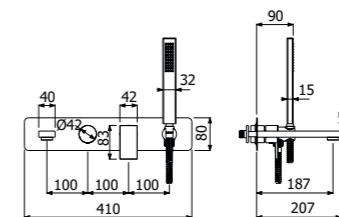

FINITURE | FINISHING

CR Cromo - Chrome 1.206,00
NB Nickel spazzolato - Brushed nickel 2.091,00

IMBALLO | PACKAGING

RICAMBI | SPARE PARTS