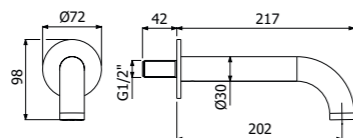

700112 --

Bocca vasca a parete
> parte incasso inclusa
Wall mounted built-in bath spout
> concealed part included

FINITURE | FINISHING

CR	Cromo - Chrome	163,00
CN	Cromo nero - Black chrome	291,00
NB	Nickel spazzolato - Brushed nickel	276,00
OS	Oro spazzolato - Brushed gold	341,00
NE	Nero opaco - Matt black	244,00
BI	Bianco opaco - Matt white	244,00