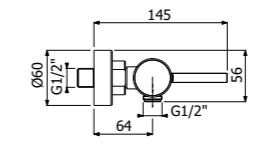

800059 --

Miscelatore monocomando doccia esterno a parete con uscita acqua inferiore
Wall mounted single lever shower mixer with lower water outlet.