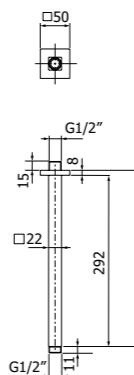

IMBALLO | PACKAGING

800400 _ _

SQUARE-300 braccio doccia verticale in ottone
1/2"MM 22x22mm - H 300mm
SQUARE-300 hanging brass shower arm
1/2"MM 22x22mm - H 300mm