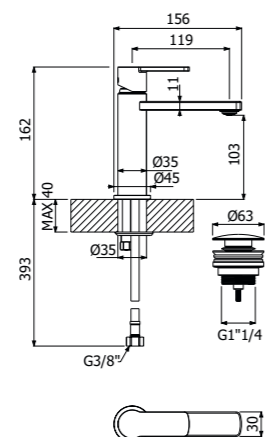

500229 --

Miscelatore monocomando lavabo
> flessibili inox G3/8"
> senza scarico
Single lever basin mixer
> G3/8" stainless steel flexible hoses
> waste not included

FINITURE | FINISHING

CR	Cromo - Chrome	181,00
CN	Cromo nero - Black chrome	328,00
NB	Nickel spazzolato - Brushed nickel	308,00
OS	Oro spazzolato - Brushed gold	381,00
NE	Nero opaco - Matt black	273,00

IMBALLO | PACKAGING

RICAMBI | SPARE PARTS

500260 --

Miscelatore monocomando lavabo
> flessibili inox G3/8"
> con scarico pop-up push
Single lever basin mixer
> G3/8" stainless steel flexible hoses
> push pop-up waste included

FINITURE | FINISHING

CR	Cromo - Chrome	230,00
CN	Cromo nero - Black chrome	414,00
NB	Nickel spazzolato - Brushed nickel	390,00
OS	Oro spazzolato - Brushed gold	483,00
NE	Nero opaco - Matt black	345,00

IMBALLO | PACKAGING

RICAMBI | SPARE PARTS

500246 --

Miscelatore monocomando lavabo alto
> flessibili inox G3/8"
> senza scarico
High single lever basin mixer
> G3/8" stainless steel flexible hoses
> waste not included

FINITURE | FINISHING

CR	Cromo - Chrome	249,00
CN	Cromo nero - Black chrome	449,00
NB	Nickel spazzolato - Brushed nickel	424,00
OS	Oro spazzolato - Brushed gold	523,00
NE	Nero opaco - Matt black	374,00

IMBALLO | PACKAGING

RICAMBI | SPARE PARTS

500267 --

Miscelatore monocomando lavabo alto
> flessibili inox G3/8"
> con scarico pop-up push
High single lever basin mixer
> G3/8" stainless steel flexible hoses
> push pop-up waste included

FINITURE | FINISHING

CR	Cromo - Chrome	298,00
CN	Cromo nero - Black chrome	535,00
NB	Nickel spazzolato - Brushed nickel	505,00
OS	Oro spazzolato - Brushed gold	624,00
NE	Nero opaco - Matt black	445,00

IMBALLO | PACKAGING

RICAMBI | SPARE PARTS

500325 --