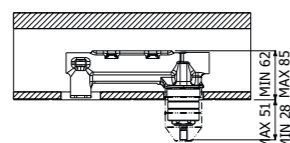

TRIM ESTERNI E INCASSI
EXPOSED & CONCEALED COMPONENTS

300083 --