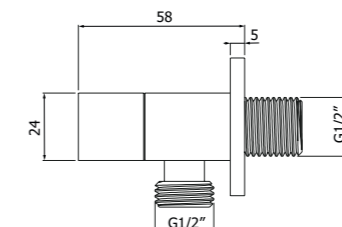

FINITURE | FINISHING

CR	Cromo - Chrome	29,00
CN	Cromo nero - Black chrome	53,00
NB	Nickel spazzolato - Brushed nickel	50,00
OR	Oro - Gold	56,00
OS	Oro spazzolato - Brushed gold	60,00
VO	Vecchio ottone - Old brass	46,00
VR	Vecchio rame - Old copper	46,00
VA	Vecchio argento - Old silver	50,00
GT	Grafite - Graphite	50,00
NE	Nero opaco - Matt black	44,00
BI	Bianco opaco - Matt white	44,00

IMBALLO | PACKAGING

FINITURE | FINISHING

CR	Cromo - Chrome	33,00
CN	Cromo nero - Black chrome	59,00
NB	Nickel spazzolato - Brushed nickel	56,00
OR	Oro - Gold	65,00
OS	Oro spazzolato - Brushed gold	69,00
VO	Vecchio ottone - Old brass	53,00
VR	Vecchio rame - Old copper	53,00
VA	Vecchio argento - Old silver	56,00
GT	Grafite - Graphite	58,00
NE	Nero opaco - Matt black	50,00
BI	Bianco opaco - Matt white	50,00

IMBALLO | PACKAGING