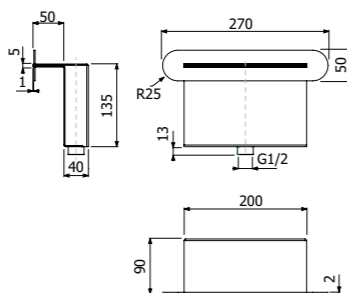

IMBALLO | PACKAGING

800340 --