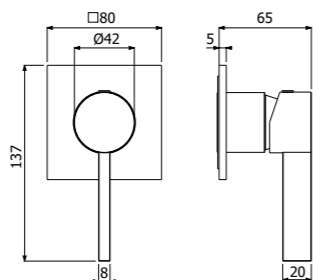

TRIM ESTERNI E INCASSI
EXPOSED & CONCEALED COMPONENTS

800649 --

FINITURE | FINISHING

CR Cromo - Chrome 131,00
NB Nickel spazzolato - Brushed nickel 224,00

IMBALLO | PACKAGING

Trim esterno miscelatore monocomando doccia incasso a parete

> corpo incasso necessario art **300081**

Exposed components wall mounted built-in single lever shower mixer

> concealed element required art **300081**

300081 --