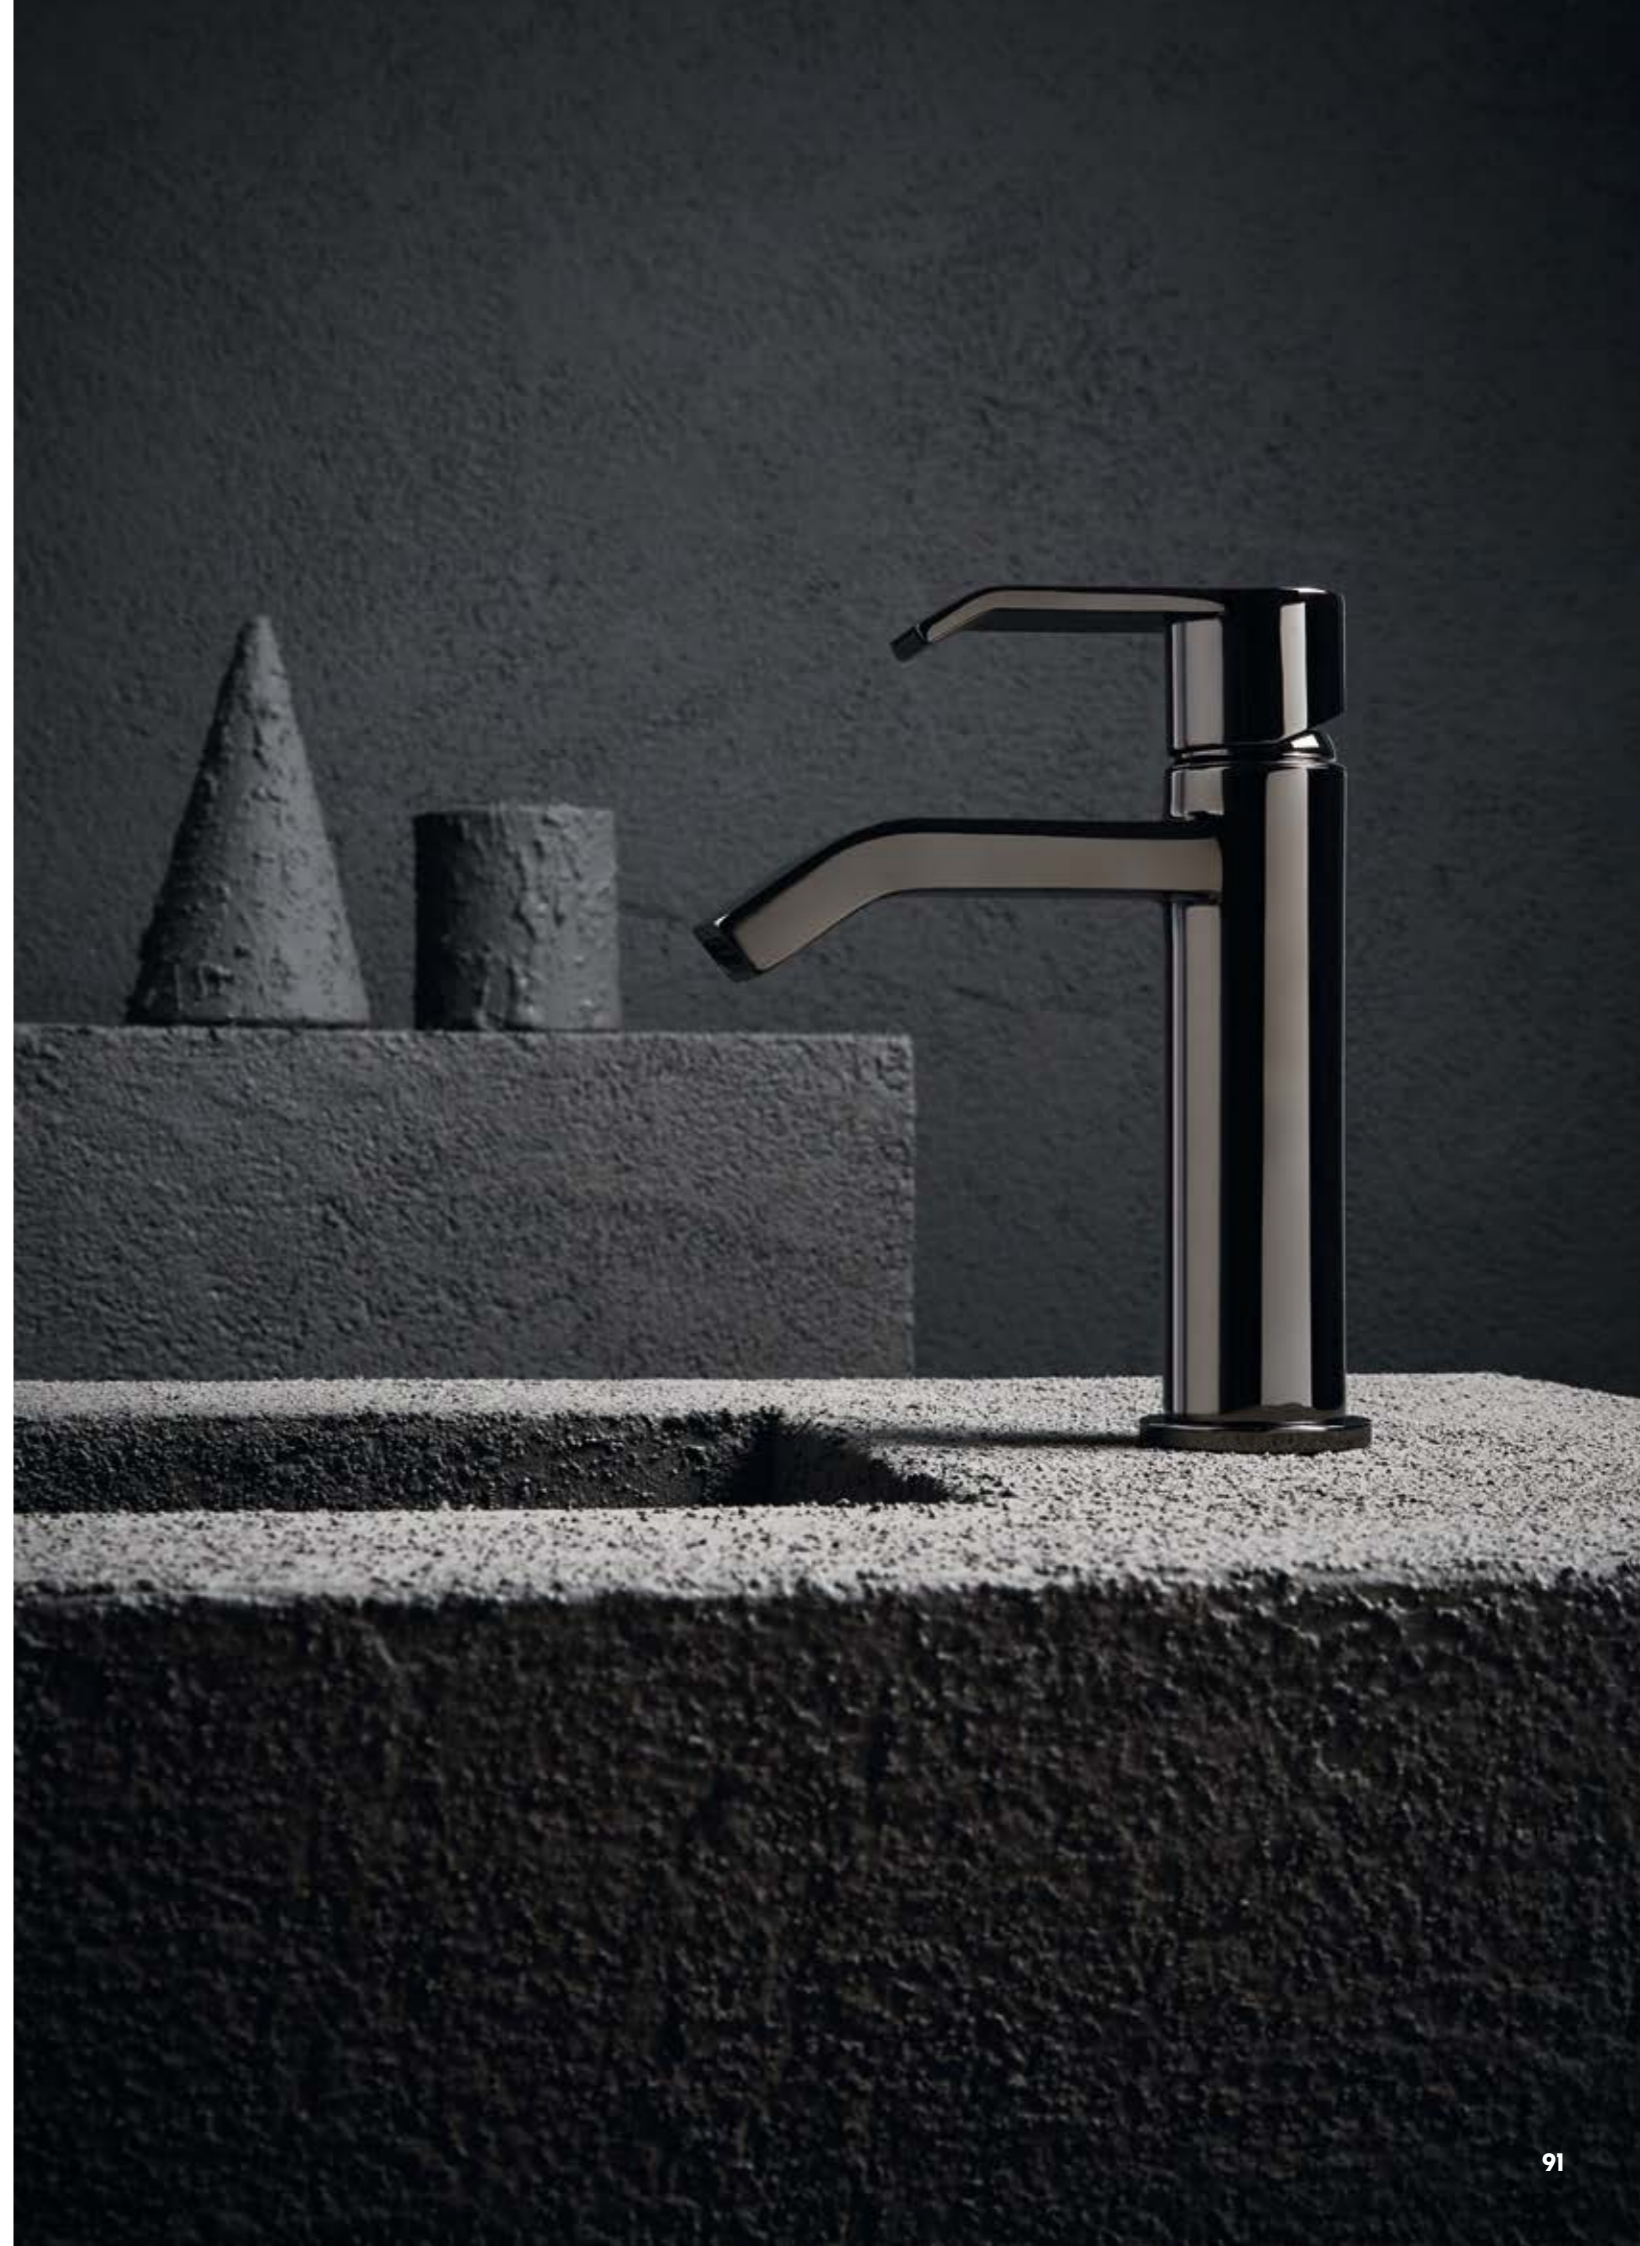

Elemento incasso miscelatore monocomando doccia a parete deviatore 4-vie

Concealed element wall mounted built-in single lever shower mixer 4-ways diverter

500228 --

Miscelatore monocomando lavabo
 > flessibili inox G3/8"
 > senza scarico
 Single lever basin mixer
 > G3/8" stainless steel flexible hoses
 > waste not included