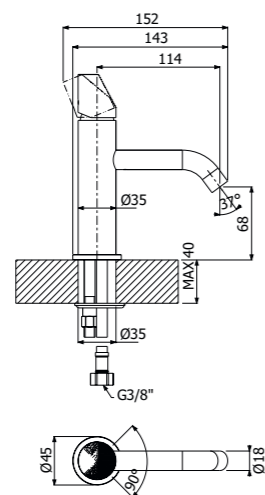

500495 --

Miscelatore monocomando lavabo
> flessibili inox G3/8"
> senza scarico
Single lever basin mixer
> G3/8" stainless steel flexible hoses
> waste not included

FINITURE | FINISHING

AC Acciaio inox - Stainless steel 350,00

IMBALLO | PACKAGING

RICAMBI | SPARE PARTS

500496 --

Miscelatore monocomando lavabo alto
> flessibili inox G3/8"
> senza scarico
High single lever basin mixer
> G3/8" stainless steel flexible hoses
> waste not included

FINITURE | FINISHING

AC Acciaio inox - Stainless steel 399,00

IMBALLO | PACKAGING

RICAMBI | SPARE PARTS

700247 --

Bocca lavabo a parete
Wall mounted built-in basin spout

FINITURE | FINISHING

AC Acciaio inox - Stainless steel 155,00

IMBALLO | PACKAGING

RICAMBI | SPARE PARTS

600092 --

Miscelatore monocomando bidet
> senza scarico
Single lever bidet mixer
> waste not included

FINITURE | FINISHING

AC Acciaio inox - Stainless steel 350,00

IMBALLO | PACKAGING

RICAMBI | SPARE PARTS

500498 --

Trim esterno mono - piastra miscelatore monocomando lavabo 2-fori incasso a parete
> corpo incasso necessario art **300076**
Exposed components single plate wall mounted built-in 2-holes single lever basin mixer
> concealed element required art **300076**

FINITURE | FINISHING

AC Acciaio inox - Stainless steel 380,00

IMBALLO | PACKAGING

RICAMBI | SPARE PARTS

500645 --

Trim esterno 2-piastre miscelatore monocomando lavabo 2 fori incasso a parete
> corpo incasso necessario art **300076**
Exposed components 2-plates wall mounted built-in 2-holes single lever basin mixer
> concealed element required art **300076**

FINITURE | FINISHING

AC Acciaio inox - Stainless steel 338,00

IMBALLO | PACKAGING

RICAMBI | SPARE PARTS