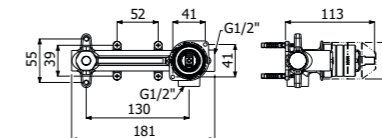

Elemento incasso miscelatore monocomando lavabo 2-fori a parete
Concealed element wall mounted built-in 2-holes single lever basin mixer

FINITURE | FINISHING

CR	Cromo - Chrome	289,00
CN	Cromo nero - Black chrome	520,00
NB	Nickel spazzolato - Brushed nickel	491,00
OS	Oro spazzolato - Brushed gold	606,00
NE	Nero opaco - Matt black	434,00

IMBALLO | PACKAGING

RICAMBI | SPARE PARTS

16000194

FINITURE | FINISHING

Ottone - Brass	150,00