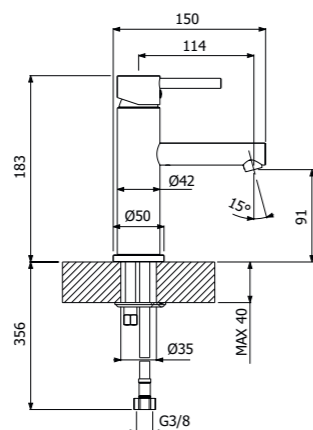

500132 _ _

Miscelatore monocomando lavabo
> flessibili inox G3/8"
> senza scarico
Single lever basin mixer
> G3/8" stainless steel flexible hoses
> waste not included

FINITURE | FINISHING

CR	Cromo - Chrome	255,00
CN	Cromo nero - Black chrome	458,00
NB	Nickel spazzolato - Brushed nickel	434,00
OS	Oro spazzolato - Brushed gold	535,00
NE	Nero opaco - Matt black	383,00

IMBALLO | PACKAGING

RICAMBI | SPARE PARTS

500191 _ _

Miscelatore monocomando lavabo
> flessibili inox G3/8"
> con scarico pop-up push
Single lever basin mixer
> G3/8" stainless steel flexible hoses
> push pop-up waste included