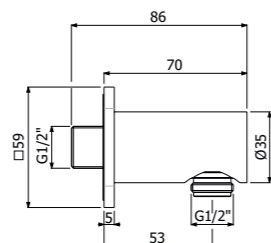

Preso acqua ROUND LONG
ROUND LONG water inlet

900027

FINITURE | FINISHING

CR	Cromo - Chrome	64,00
CN	Cromo nero - Black chrome	114,00
NB	Nickel spazzolato - Brushed nickel	108,00
OR	Oro - Gold	124,00
OS	Oro spazzolato - Brushed gold	134,00
VO	Vecchio ottone - Old brass	101,00
VR	Vecchio rame - Old copper	101,00
VA	Vecchio argento - Old silver	108,00
GT	Grafite - Graphite	110,00
NE	Nero opaco - Matt black	95,00
BI	Bianco opaco - Matt white	95,00

IMBALLO | PACKAGING

Preso acqua ROUND STAMP LONG
ROUND STAMP LONG water inlet

900098