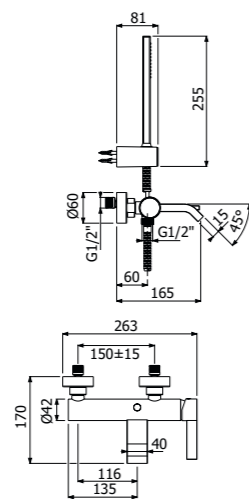

IMBALLO | PACKAGING

RICAMBI | SPARE PARTS

700283 --

Miscelatore monocomando esterno vasca a parete
> con duplex
Wall mounted single lever bath mixer
> with duplex

FINITURE | FINISHING

CR	Cromo - Chrome	536,00
GT	Grafite - Graphite	911,00
NE	Nero opaco - Matt black	805,00

IMBALLO | PACKAGING

RICAMBI | SPARE PARTS

700284 --