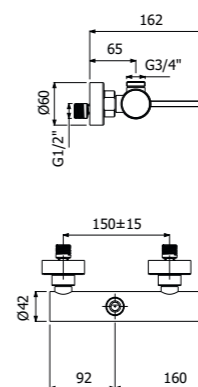

Miscelatore monocomando doccia esterno a parete con uscita acqua superiore
Wall mounted single lever shower mixer with upper water outlet.

FINITURE | FINISHING

CR	Cromo - Chrome	393,00
GT	Grafite - Graphite	668,00
NE	Nero opaco - Matt black	589,00

IMBALLO | PACKAGING

RICAMBI | SPARE PARTS