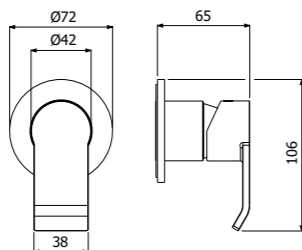

TRIM ESTERNI E INCASSI
EXPOSED & CONCEALED COMPONENTS

800646 --

FINITURE | FINISHING

CR	Cromo - Chrome	106,00
CN	Cromo nero - Black chrome	191,00
NB	Nickel spazzolato - Brushed nickel	181,00
OS	Oro spazzolato - Brushed gold	224,00
NE	Nero opaco - Matt black	160,00

IMBALLO | PACKAGING

Trim esterno miscelatore monocomando doccia incasso a parete

> corpo incasso necessario art **300081**

Exposed components wall mounted built-in single lever shower mixer

> *concealed element required art **300081***

300081 --