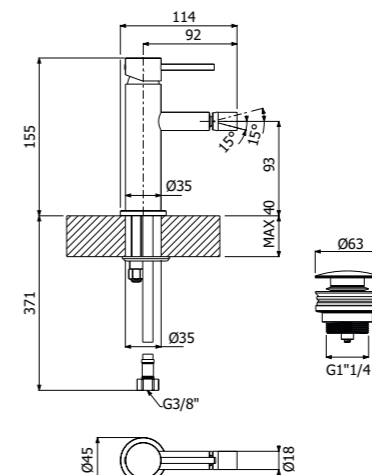

600088ECO --

FINITURE | FINISHING

CR Cromo - Chrome	248,00
CN Cromo nero - Black chrome	426,00
NB Nickel spazzolato - Brushed nickel	405,00
OS Oro spazzolato - Brushed gold	494,00
NE Nero opaco - Matt black	361,00

IMBALLO | PACKAGING

RICAMBI | SPARE PARTS

Miscelatore monocomando bidet ECO
> flessibili inox G3/8"
> con scarico pop-up push
ECO single lever bidet mixer
> G3/8" stainless steel flexible hoses
> push pop-up waste included