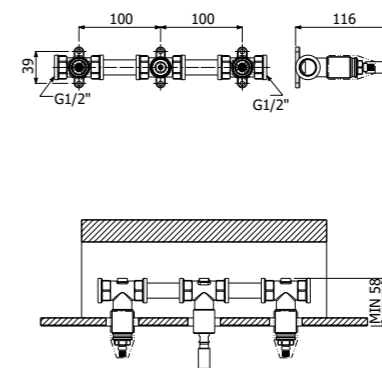

Elemento incasso gruppo miscelazione lavabo/vasca 3 fori a parete
Concealed element 3 holes basin/bath mixer

FINITURE | FINISHING

Ottone - Brass	234,00

IMBALLO | PACKAGING

RICAMBI | SPARE PARTS

16000648