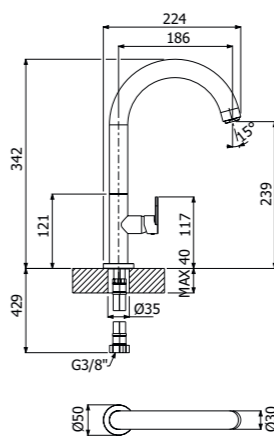

IMBALLO | PACKAGING

RICAMBI | SPARE PARTS

500215 --