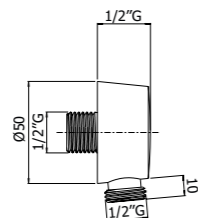

Preso acqua ROUND STAMP LONG
ROUND STAMP LONG water inlet

900098