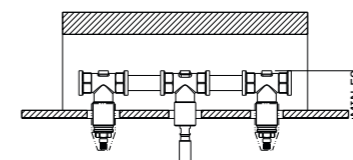

500520 --

Gruppo miscelazione 3 fori bordo lavabo
> 2 vitoni
> canna "J"
> parte incasso inclusa
Deck mounted built-in 3 holes basin mixer
> 2 valves
> spout model "J"
> concealed element included

FINITURE | FINISHING

CR	Cromo - Chrome	545,00
NE	Nero opaco - Matt black	820,00
NB	Nichel spazzolato - Brushed nickel	924,00
OS	Oro spazzolato - Brushed gold	1.144,00
NENB	Nero/Nichel - Black/Nickel	853,00
NBNE	Nichel/Nero - Nickel/Black	875,00

IMBALLO | PACKAGING

RICAMBI | SPARE PARTS

500633 --

Trim esterno gruppo miscelazione lavabo 3 fori a parete
> canna "C"
> corpo incasso necessario art **300092**
Exposed components wall mouted 3-holes basin mixer
> spout model "C"
> concealed element required art **300092**

FINITURE | FINISHING

CR	Cromo - Chrome	435,00
NE	Nero opaco - Matt black	655,00
NB	Nichel spazzolato - Brushed nickel	737,00
OS	Oro spazzolato - Brushed gold	913,00
NENB	Nero/Nichel - Black/Nickel	688,00
NBNE	Nichel/Nero - Nickel/Black	708,00

IMBALLO | PACKAGING

RICAMBI | SPARE PARTS

500634 --

Trim esterno gruppo miscelazione lavabo 3 fori a parete
> canna "J"
> corpo incasso necessario art **300092**
Exposed components wall mouted 3-holes basin mixer
> spout model "J"
> concealed element required art **300092**

FINITURE | FINISHING

CR	Cromo - Chrome	512,00
NE	Nero opaco - Matt black	767,00
NB	Nichel spazzolato - Brushed nickel	859,00
OS	Oro spazzolato - Brushed gold	1.073,00
NENB	Nero/Nichel - Black/Nickel	800,00
NBNE	Nichel/Nero - Nickel/Black	820,00

IMBALLO | PACKAGING

300092 --

Elemento incasso lavabo/vasca 3 fori a parete
Concealed element 3 holes washbasin/bath mixer

FINITURE | FINISHING

Ottone - Brass	234,00

IMBALLO | PACKAGING

RICAMBI | SPARE PARTS

500144 --