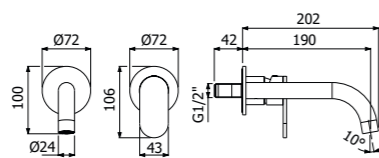

800475 --

FINITURE | FINISHING

CR	Cromo - Chrome	1.050,00
NB	Nickel spazzolato - Brushed nickel	1.850,00

SISTEMA COLONNA DOCCIA 01-C3 SLIM interamente in ottone, completa di miscelatore monocomando esterno doccia a parete, soffione monogetto ROUND 300/5 SLIM EasyClean diam 300mm - H 5mm, flessibile doppia aggiratura calotta conica girevole anti-torsione L 1500mm e doccetta monogetto ROUND-1 EasyClean

Full brass SLIM SHOWER COLUMN 01-C3, composed of wall mounted single lever shower mixer, single spray EasyClean ROUND 300/5 SLIM showerhead diam 300mm - H 5mm, double interlock anti-torsion conical swivelling flexible hose and EasyClean single spray ROUND-1 hand shower

IMBALLO | PACKAGING

RICAMBI | SPARE PARTS

16000007

500541 --

FINITURE | FINISHING

CR	Cromo - Chrome	245,00
CN	Cromo nero - Black chrome	441,00
NB	Nickel spazzolato - Brushed nickel	416,00
OS	Oro spazzolato - Brushed gold	515,00
NE	Nero opaco - Matt black	368,00
BI	Bianco opaco - Matt white	368,00

IMBALLO | PACKAGING

RICAMBI | SPARE PARTS

16000194

Trim esterno 2-piastre miscelatore monocomando lavabo 2 fori incasso a parete > corpo incasso necessario art **300083**

Exposed components 2-plates wall mounted built-in 2-holes single lever basin mixer > concealed element required art **300083**

500538 --

Trim esterno mono - piastra miscelatore monocomando lavabo 2-fori incasso a parete > corpo incasso necessario art **300083**

Exposed components single plate wall mounted built-in 2-holes single lever basin mixer > concealed element required art **300083**

300083 --

Elemento incasso miscelatore monocomando lavabo 2-fori a parete

Concealed element wall mounted built-in 2-holes single lever basin mixer

FINITURE | FINISHING