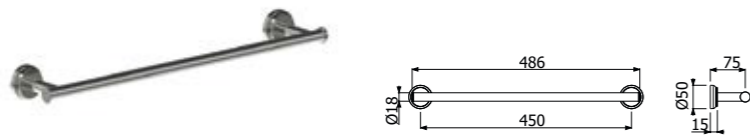

IMBALLO | PACKAGING

900186_ _

Barra porta asciugamano a parete media
Wall mounted towel rail