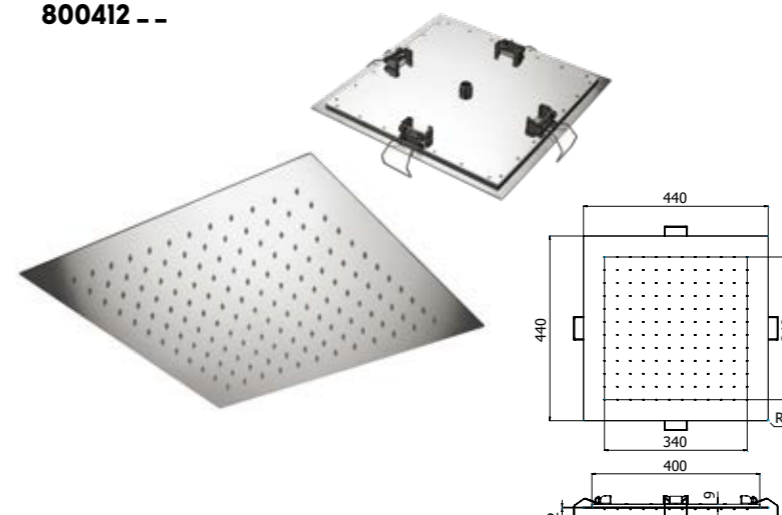

IMBALLO | PACKAGING

800412 --

FINITURE | FINISHING

CR	Cromo - Chrome	866,00
CN	Cromo nero - Black chrome	1.421,00
NB	Nickel spazzolato - Brushed nickel	1.473,00
GT	Grafite - Graphite	1.499,00
NE	Nero opaco - Matt black	1.300,00
BI	Bianco opaco - Matt white	1.300,00

Soffione a soffitto incasso facilitato monogetto
SQUARE EASY-440 EasyClean in acciaio inox,
440x440mm

*Ceiling mounted built-in fast fixing single spray
SQUARE EASY-440 EasyClean stainless steel
showerhead, 440x440mm*

IMBALLO | PACKAGING

800287 --