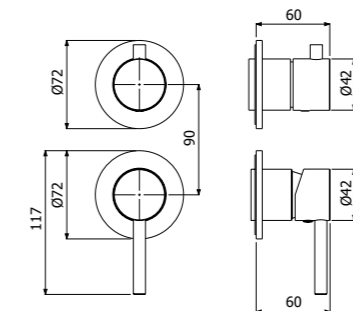

FINITURE | FINISHING

Ottone - Brass 169,00

IMBALLO | PACKAGING

23x20,5x10 16 1,1

RICAMBI | SPARE PARTS

16000007

800701 --

Trim esterno miscelatore monocomando doccia deviatore 3-vie incasso a parete
> corpo incasso necessario art **300090**
Exposed components wall mounted built-in single lever shower mixer 3-ways diverter
> concealed element required art **300090**