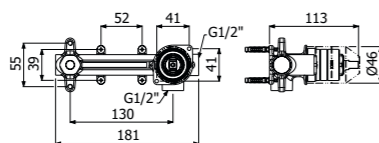

TRIM ESTERNI E INCASSI
EXPOSED & CONCEALED COMPONENTS

300083 --

Elemento incasso miscelatore monocomando
lavabo 2-fori a parete
Concealed element wall mounted built-in
2-holes single lever basin mixer

FINITURE | FINISHING

Ottone - Brass 150,00