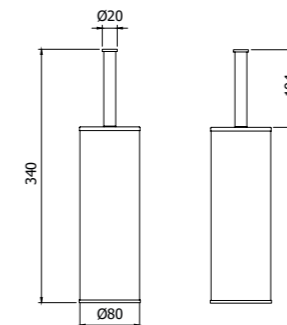

FINITURE | FINISHING

CR	Cromo - Chrome	100,00
NE	Nero opaco - Matt black	150,00
NB	Nickel spazzolato - Brushed nickel	170,00
OS	Oro spazzolato - Brushed gold	210,00

Dispenser porta spazzolini da appoggio
Free standing toothbrushes dispenser

900174 __