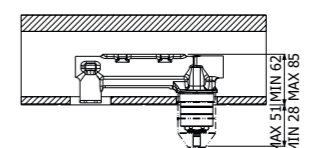

300083WS --

Elemento incasso miscelatore monocomando lavabo 2-fori a parete WS
WS concealed element wall mounted built-in 2-holes single lever basin mixer

FINITURE | FINISHING

Ottone - Brass	175,00