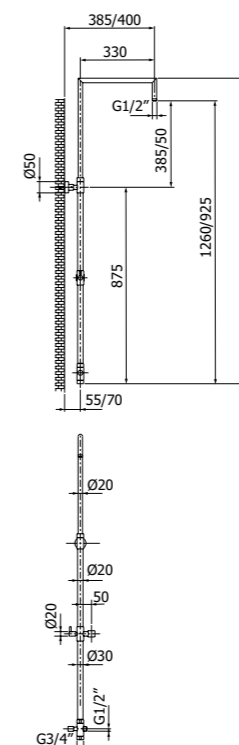

800489 --

FINITURE | FINISHING

CR	Cromo - Chrome	1.045,00
NB	Nickel spazzolato - Brushed nickel	1.881,00
NE	Nero opaco - Matt black	1.568,00

SISTEMA COLONNA DOCCIA 03-CI SQUARE - RIALTO interamente in ottone, completa di miscelatore monocomando esterno doccia a parete, soffione monogetto SQUARE 300/5 SLIM EasyClean 300x300mm - H 5mm, flessibile doppia aggaffatura calotta conica girevole anti-torsione L 1500mm e doccetta monogetto SQUARE-I EasyClean

Full brass SQUARE - RIALTO SHOWER COLUMN 03-CI, composed of wall mounted single lever shower mixer, single spray EasyClean SQUARE 300/5 SLIM showerhead 300x300mm - H 5mm, double interlock anti-torsion conical swivelling flexible hose and EasyClean single spray SQUARE-I hand shower

RICAMBI | SPARE PARTS

16000397