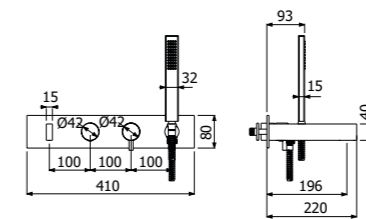

Trim esterno miscelatore monocomando vasca a parete
> corpo incasso necessario art **300089**
Exposed components single lever bath mixer
> concealed element required art **300089**

FINITURE | FINISHING

CR Cromo - Chrome 1.150,00
NB Nickel spazzolato - Brushed nickel 1.269,00

IMBALLO | PACKAGING

RICAMBI | SPARE PARTS

16000302