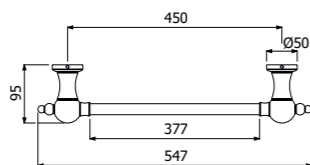

Porta scopino WC da appoggio
Free standing toilet brush holder

**OLD
FASHION**
accessories

—
ARMANDO VICARIO
project

OLD FASHION ACCESSORIES

COMPONENTI E ACCESSORI
COMPONENTS & ACCESSORIES

900050_ _

Barra porta asciugamano a parete
> L 450mm
Wall mounted stainless steel towel rail
> L 450mm