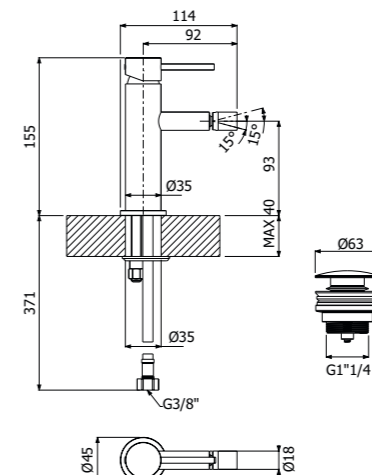

600088WS --

FINITURE | FINISHING

CR Cromo - Chrome	248,00
CN Cromo nero - Black chrome	426,00
NB Nickel spazzolato - Brushed nickel	405,00
OS Oro spazzolato - Brushed gold	494,00
NE Nero opaco - Matt black	361,00

IMBALLO | PACKAGING

RICAMBI | SPARE PARTS

Miscelatore monocomando bidet WS
> flessibili inox G3/8"
> con scarico pop-up push
WS single lever bidet mixer
> G3/8" stainless steel flexible hoses
> push pop-up waste included