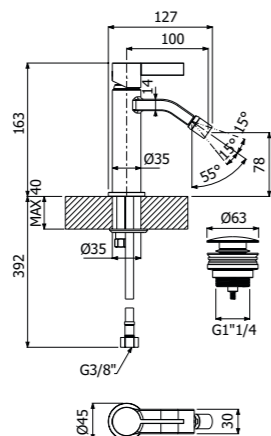

600096 --

Miscelatore monocomando bidet
> flessibili inox G3/8"
> con scarico pop-up push
Single lever bidet mixer
> G3/8" stainless steel flexible hoses
> push pop-up waste included

FINITURE | FINISHING

CR	Cromo - Chrome	269,00
GT	Grafite - Graphite	458,00
NE	Nero opaco - Matt black	404,00

IMBALLO | PACKAGING

RICAMBI | SPARE PARTS

700283 --

Miscelatore monocomando esterno vasca a parete
> con duplex
Wall mounted single lever bath mixer
> with duplex

FINITURE | FINISHING

CR	Cromo - Chrome	536,00
GT	Grafite - Graphite	911,00
NE	Nero opaco - Matt black	805,00

IMBALLO | PACKAGING

RICAMBI | SPARE PARTS

700284 --

Miscelatore monocomando esterno vasca a parete
Wall mounted single lever bath mixer

FINITURE | FINISHING

CR	Cromo - Chrome	440,00
GT	Grafite - Graphite	748,00
NE	Nero opaco - Matt black	660,00

IMBALLO | PACKAGING

RICAMBI | SPARE PARTS

700146 --

Bocca vasca a parete
Wall mounted built-in bath spout

FINITURE | FINISHING

CR	Cromo - Chrome	225,00
GT	Grafite - Graphite	321,00
NE	Nero opaco - Matt black	308,00

IMBALLO | PACKAGING

800007 --

Miscelatore monocomando doccia esterno a parete con uscita acqua inferiore
Wall mounted single lever shower mixer with lower water outlet.

FINITURE | FINISHING

CR	Cromo - Chrome	393,00
GT	Grafite - Graphite	668,00
NE	Nero opaco - Matt black	589,00

IMBALLO | PACKAGING

RICAMBI | SPARE PARTS

800158 --

Miscelatore monocomando doccia esterno a parete con uscita acqua superiore
Wall mounted single lever shower mixer with upper water outlet.

FINITURE | FINISHING

CR	Cromo - Chrome	393,00
GT	Grafite - Graphite	668,00
NE	Nero opaco - Matt black	589,00

IMBALLO | PACKAGING

RICAMBI | SPARE PARTS