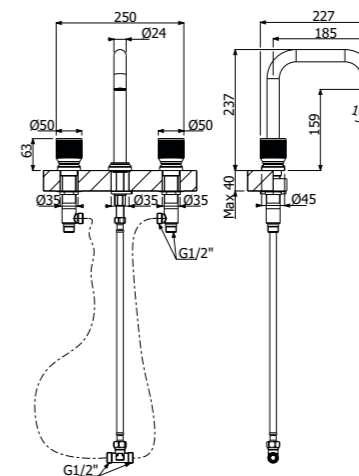

500685 --

Gruppo miscelazione 3 fori bordo lavabo
> 2 vitoni
> canna "J"
> parte incasso inclusa
Deck mounted built-in 3 holes basin mixer
> 2 valves
> spout model "J"
> concealed element included

FINITURE | FINISHING		
CR	Cromo - Chrome	666,00
NE	Nero Opaco - Matt Black	779,00
NB	Nickel Spazzolato - Brushed Nickel	824,00
LN	Nickel Lucido - Polished Nickel	779,00
AB	Tabacco - Tobacco	846,00
OS	Oro Spazzolato - Brushed Gold	891,00
BN	Nickel Nero Spazzolato - Br. Blk. Nickel	891,00

IMBALLO | PACKAGING		
	49x29x7,5	
	5	
	3