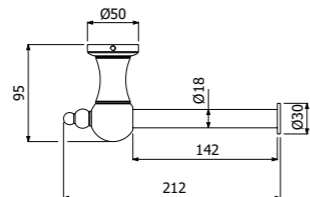

Porta rotolo carta igienica a parete
Wall mounted stainless steel toilet paper roll holder

FINITURE | FINISHING

CR	Cromo - Chrome	127,00
VO	Vecchio ottone - Old brass	202,00
VR	Vecchio rame - Old copper	202,00
VA	Vecchio argento - Old silver	216,00
OR	Oro - Gold	246,00

IMBALLO | PACKAGING

20,7x15,6x5,9 0,2

900055_ _