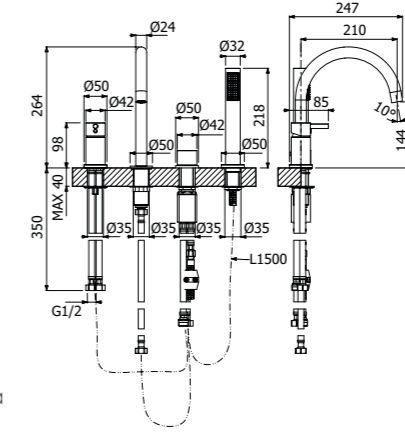

700097 --

Gruppo miscelazione 5 fori bordo vasca
 > 2 vitoni
 > parte incasso inclusa
 Deck mounted built-in 5 holes bath mixer
 > 2 valves
 > concealed element included

700106 --

Miscelatore monocomando 4 fori bordo vasca
 > parte incasso inclusa
 Deck mounted 4-holes single lever bath mixers
 > concealed part included