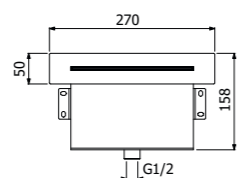

Cascata esterna a parete WATER BLADE SLIM in acciaio inox. 1/2" M. 165x250mm - H 3mm

Wall mounted WATER BLADE SLIM stainless steel waterfall. 1/2" M. 165x250mm - H 3mm

IMBALLO | PACKAGING

800339 --

FINITURE | FINISHING