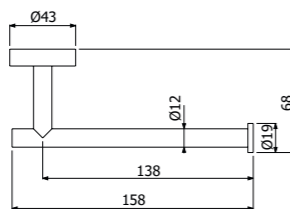

900146 __

Barra porta asciugamano a parete
> L 600mm
Wall mounted stainless steel towel rail
> L 600mm

FINITURE | FINISHING

AC Acciaio inox - Stainless steel **91,00**

900147 __

Porta rotolo carta igienica a parete
Wall mounted stainless steel toilet paper roll holder