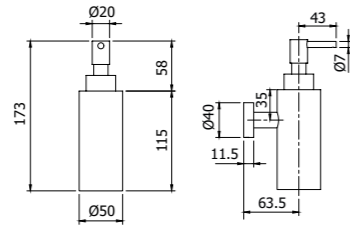

900166 __

FINITURE | FINISHING

CR	Cromo - Chrome	190,00
NE	Nero opaco - Matt black	285,00
NB	Nickel spazzolato - Brushed nickel	323,00
OS	Oro spazzolato - Brushed gold	399,00

Dispenser porta sapone liquido sospeso
Wall mounted stainless steel liquid soap dispenser

900171 __