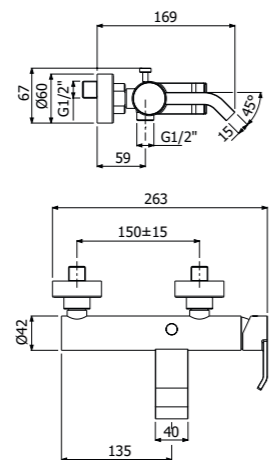

Miscelatore monocomando esterno vasca a parete
Wall mounted single lever bath mixer

FINITURE | FINISHING

CR	Cromo - Chrome	409,00
CN	Cromo nero - Black chrome	736,00
NB	Nickel spazzolato - Brushed nickel	695,00
OS	Oro spazzolato - Brushed gold	858,00
NE	Nero opaco - Matt black	614,00

IMBALLO | PACKAGING

RICAMBI | SPARE PARTS

700146 --