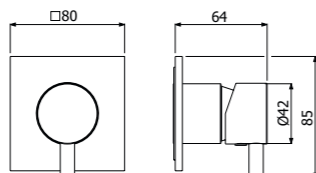

Trim esterno miscelatore monocomando doccia
incasso a parete
> corpo incasso necessario art **300081**
Exposed components wall mounted built-in
single lever shower mixer
> concealed element required art **300081**

FINITURE | FINISHING

CR Cromo - Chrome 181,00
NB Nickel spazzolato - Brushed nickel 273,00

IMBALLO | PACKAGING

300081 --