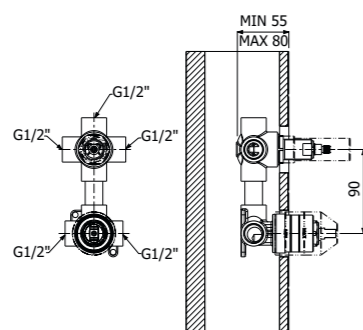

IMBALLO | PACKAGING

Trim esterno miscelatore monocomando doccia deviatore 3-vie incasso a parete

> corpo incasso necessario art **300090**

Exposed components wall mounted built-in single lever shower mixer 3-ways diverter

> *concealed element required art **300090***

300090 --

FINITURE | FINISHING

213,00

IMBALLO | PACKAGING

RICAMBI | SPARE PARTS

16000007

16002859

Elemento incasso miscelatore monocomando doccia a parete deviatore 3-vie

Concealed element wall mounted built-in single lever shower mixer 3-ways diverter