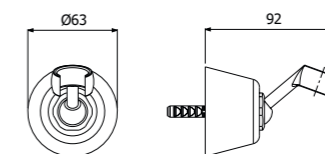

COMPONENTI & ACCESSORI... DOCCETTE
COMPONENTS & SPARE PARTS... HAND SHOWERS

900127

FINITURE | FINISHING

CR	Cromo - Chrome	66,00
CN	Cromo nero - Black chrome	119,00
NB	Nickel spazzolato - Brushed nickel	113,00
OR	Oro - Gold	130,00
OS	Oro spazzolato - Brushed gold	140,00
VO	Vecchio ottone - Old brass	106,00
VR	Vecchio rame - Old copper	106,00
VA	Vecchio argento - Old silver	113,00
GT	Grafite - Graphite	115,00
NE	Nero opaco - Matt black	99,00
BI	Bianco opaco - Matt white	99,00

Preso acqua OLD FASHION FRONT
OLD FASHION FRONT water inlet

COMPONENTI & ACCESSORI... PRESE ACQUA E SUPPORTI
COMPONENTS & SPARE PARTS... WATER INLETS AND BRACKETS

900092

FINITURE | FINISHING

CR	Cromo - Chrome	49,00
CN	Cromo nero - Black chrome	86,00
NB	Nickel spazzolato - Brushed nickel	83,00
OR	Oro - Gold	94,00
OS	Oro spazzolato - Brushed gold	101,00
VO	Vecchio ottone - Old brass	78,00
VR	Vecchio rame - Old copper	78,00
VA	Vecchio argento - Old silver	83,00
GT	Grafite - Graphite	84,00
NE	Nero opaco - Matt black	73,00
BI	Bianco opaco - Matt white	73,00

Supporto doccia a parete ROUND SIDE
Wall mounted ROUND SIDE hand shower bracket

IMBALLO | PACKAGING

900093

FINITURE | FINISHING

CR	Cromo - Chrome	58,00
CN	Cromo nero - Black chrome	105,00
NB	Nickel spazzolato - Brushed nickel	98,00
OR	Oro - Gold	113,00
OS	Oro spazzolato - Brushed gold	121,00
VO	Vecchio ottone - Old brass	93,00
VR	Vecchio rame - Old copper	93,00
VA	Vecchio argento - Old silver	98,00
GT	Grafite - Graphite	100,00
NE	Nero opaco - Matt black	86,00
BI	Bianco opaco - Matt white	86,00

Supporto doccia a parete SQUARE SIDE
Wall mounted SQUARE SIDE hand shower bracket

IMBALLO | PACKAGING

900128

FINITURE | FINISHING