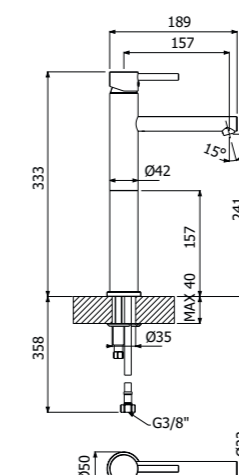

FINITURE | FINISHING

CR	Cromo - Chrome	343,00
CN	Cromo nero - Black chrome	616,00
NB	Nickel spazzolato - Brushed nickel	581,00
OS	Oro spazzolato - Brushed gold	719,00
NE	Nero opaco - Matt black	514,00

IMBALLO | PACKAGING

RICAMBI | SPARE PARTS