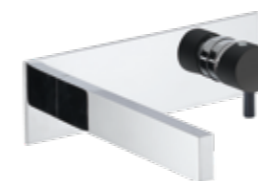

FINITURE | FINISHING

CR Cromo - Chrome 279,00
NB Nickel spazzolato - Brushed nickel 475,00

IMBALLO | PACKAGING

37,5x28,5x11 8

RICAMBI | SPARE PARTS

16000302

500579 --

Trim esterno mono - piastra miscelatore monocomando lavabo 2-fori incasso a parete
> corpo incasso necessario art 300083
Exposed components single plate wall mounted built-in 2-holes single lever basin mixer
> concealed element required art 300083