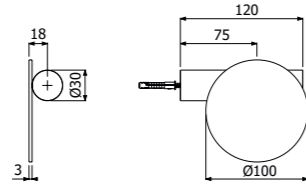

900164 __

FINITURE | FINISHING

CR	Cromo - Chrome	132,00
NE	Nero opaco - Matt black	198,00
NB	Nickel spazzolato - Brushed nickel	224,00
OS	Oro spazzolato - Brushed gold	277,00

Portasapone a parete
Wall mounted soap dispenser

900158 __