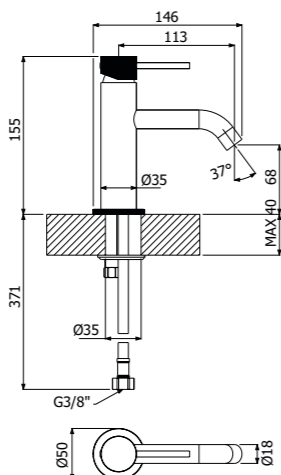

FINITURE | FINISHING

Ottone - Brass	175,00
----------------	--------

IMBALLO | PACKAGING

RICAMBI | SPARE PARTS

16002348

**LAVABO
WASHBASIN**

500487 --

Miscelatore monocomando lavabo
 > flessibili inox G3/8"
 > senza scarico
 Single lever basin mixer
 > G3/8" stainless steel flexible hoses
 > waste not included