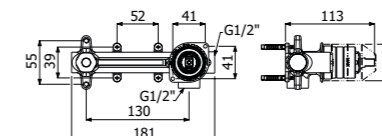

Elemento incasso miscelatore monocomando lavabo 2-fori a parete
Concealed element wall mounted built-in 2-holes single lever basin mixer

FINITURE | FINISHING

Ottone - Brass	150,00