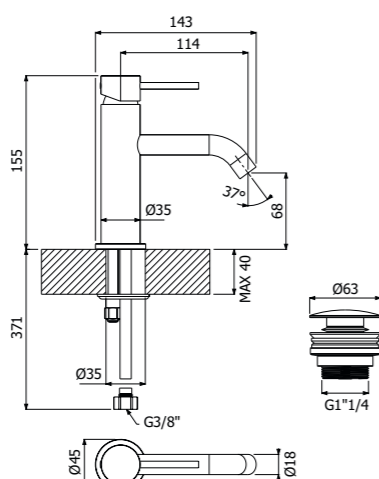

FINITURE | FINISHING

CR	Cromo - Chrome	248,00
CN	Cromo nero - Black chrome	426,00
NB	Nickel spazzolato - Brushed nickel	405,00
OS	Oro spazzolato - Brushed gold	494,00
NE	Nero opaco - Matt black	361,00

IMBALLO | PACKAGING

RICAMBI | SPARE PARTS

500406 --

Miscelatore monocomando lavabo
> flessibili inox G3/8"
> senza scarico
Single lever basin mixer
> G3/8" stainless steel flexible hoses
> waste not included