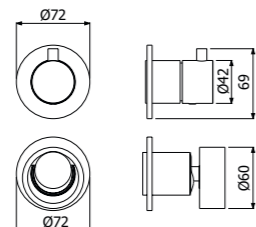

FINITURE | FINISHING

CR Cromo - Chrome 242,00
NE Nero opaco - Matt black 363,00
NB Nickel spazzolato - Brushed nickel 407,00
OS Oro spazzolato - Brushed gold 506,00