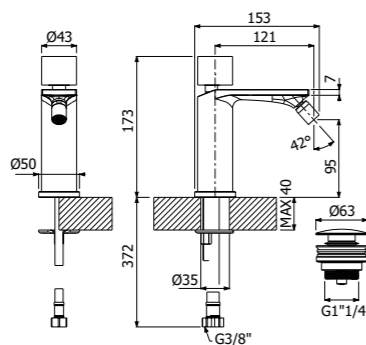

Miscelatore monocomando bidet
> flessibili inox G3/8"
> con scarico pop-up push
Single lever bidet mixer
> G3/8" stainless steel flexible hoses
> push pop-up waste included

FINITURE | FINISHING

CR	Cromo - Chrome	418,00
NE	Nero opaco - Matt black	627,00
NB	Nickel spazzolato - Brushed nickel	710,00
OS	Oro spazzolato - Brushed gold	878,00
NENB	Nero/Nickel - Black/Nickel	644,00
NBNE	Nickel/Nero - Nickel/Black	688,00

IMBALLO | PACKAGING

RICAMBI | SPARE PARTS

700112 --

Bocca tonda vasca a parete
Round wall mounted built-in bath spout

FINITURE | FINISHING

CR	Cromo - Chrome	163,00
NE	Nero opaco - Matt black	244,00
NB	Nickel spazzolato - Brushed nickel	276,00
OS	Oro spazzolato - Brushed gold	341,00

IMBALLO | PACKAGING

RICAMBI | SPARE PARTS

700146 --

Bocca quadra vasca a parete
Square wall mounted built-in bath spout

FINITURE | FINISHING

CR	Cromo - Chrome	225,00
NE	Nero opaco - Matt black	308,00
NB	Nickel spazzolato - Brushed nickel	340,00
OS	Oro spazzolato - Brushed gold	406,00