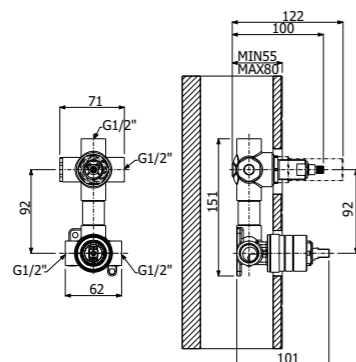

TRIM ESTERNI E INCASSI
EXPOSED & CONCEALED COMPONENTS

300103 --

Elemento incasso miscelatore monocomando doccia a parete deviatore 2-vie
Concealed element wall mounted built-in single lever shower mixer 2-ways diverter

FINITURE | FINISHING

Ottone - Brass 225,00

IMBALLO | PACKAGING

RICAMBI | SPARE PARTS

16000007

800839 --