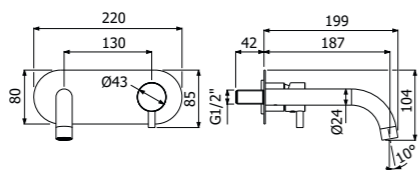

500597 --

Trim esterno mono - piastra miscelatore monocomando lavabo 2-fori incasso a parete
> corpo incasso necessario art **300083**
Exposed components single plate wall mounted built-in 2-holes single lever basin mixer
> concealed element required art **300083**

FINITURE | FINISHING

CR	Cromo - Chrome	285,00
CN	Cromo nero - Black chrome	513,00
NB	Nickel spazzolato - Brushed nickel	485,00
OS	Oro spazzolato - Brushed gold	599,00
NE	Nero opaco - Matt black	428,00

IMBALLO | PACKAGING

RICAMBI | SPARE PARTS

16000194