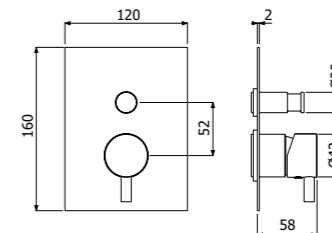

TRIM ESTERNI E INCASSI
EXPOSED & CONCEALED COMPONENTS

800760 --

Trim esterno miscelatore monocomando doccia
deviatore 2-vie incasso a parete
> corpo incasso necessario art **300082**
Exposed components wall mounted built-in
single lever shower mixer 2-ways diverter
> concealed element required art **300082**

FINITURE | FINISHING

CR Cromo - Chrome 284,00
NB Nickel spazzolato - Brushed nickel 448,00

IMBALLO | PACKAGING

300082 --