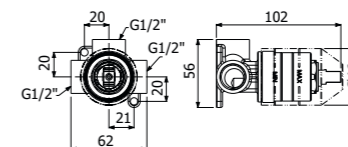

Elemento incasso miscelatore monocomando doccia a parete

Concealed element wall mounted built-in single lever shower mixer

FINITURE | FINISHING

Ottone - Brass 119,00