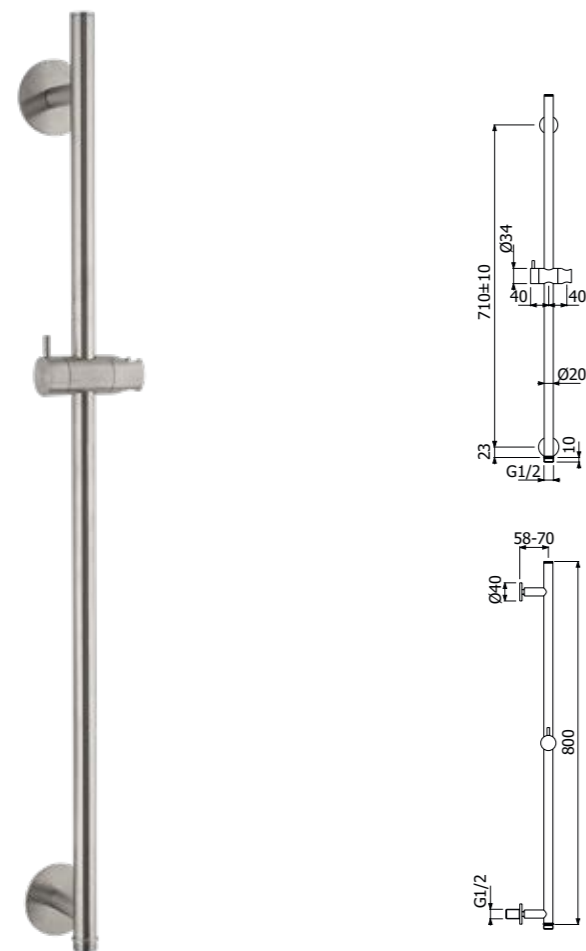

FINITURE | FINISHING

AC Acciaio inox - Stainless steel 328,00

DUPLEX NOX-1 ROUND FRONT interamente in acciaio, composto da presa acqua ROUND FRONT con supporto doccetta frontale, flessibile doppia aggraffatura e doppia calotta conica girevole anti torsione L 1500mm e doccetta mono getto NOX-1 EasyClean

Full Stainless Steel DUPLEX NOX-1 ROUND FRONT composed of ROUND FRONT water inlet with integrated front shower bracket, double interlock anti torsion double conical swivelling flexible hose L 1500mm and EasyClean NOX-1 single spray hand shower

900136 --

FINITURE | FINISHING

AC Acciaio inox - Stainless steel 512,00

NOX asta saliscendi interamente in acciaio inox - H 800mm con presa acqua integrata

Full Stainless Steel NOX sliding bar with water inlet included - H 800mm

900137 --