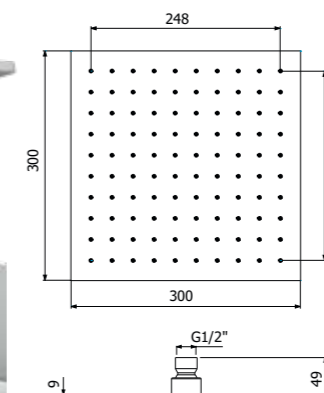

800600 --

Ispezionabile
Easy inspection