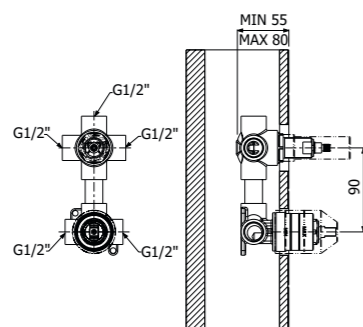

TRIM ESTERNI E INCASSI
EXPOSED & CONCEALED COMPONENTS

300090 --