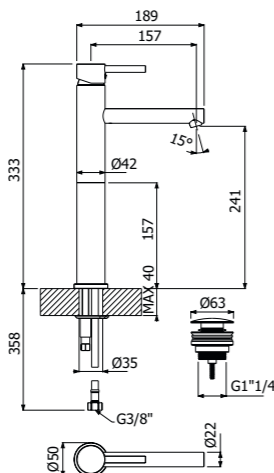

FINITURE | FINISHING

CR	Cromo - Chrome	390,00
CN	Cromo nero - Black chrome	703,00
NB	Nickel spazzolato - Brushed nickel	664,00
OS	Oro spazzolato - Brushed gold	820,00
NE	Nero opaco - Matt black	586,00

IMBALLO | PACKAGING

RICAMBI | SPARE PARTS

600037 --

Miscelatore monocomando bidet
> flessibili inox G3/8"
> senza scarico
Single lever bidet mixer
> G3/8" stainless steel flexible hoses
> waste not included