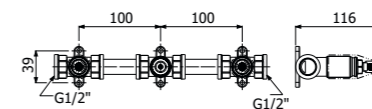

500520 --

Gruppo miscelazione 3 fori bordo lavabo
> 2 vitoni
> canna "J"
> parte incasso inclusa
Deck mounted built-in 3 holes basin mixer
> 2 valves
> spout model "J"
> concealed element included

FINITURE | FINISHING

CR	Cromo - Chrome	545,00
NE	Nero opaco - Matt black	820,00
NB	Nichel spazzolato - Brushed nickel	924,00
OS	Oro spazzolato - Brushed gold	1.144,00
NENB	Nero/Nichel - Black/Nickel	853,00
NBNE	Nichel/Nero - Nickel/Black	875,00

IMBALLO | PACKAGING

RICAMBI | SPARE PARTS

500633 --

Trim esterno gruppo miscelazione lavabo 3 fori a parete
> canna "C"
> corpo incasso necessario art **300092**
Exposed components wall mouted 3-holes basin mixer
> spout model "C"
> concealed element required art **300092**

FINITURE | FINISHING

CR	Cromo - Chrome	435,00
NE	Nero opaco - Matt black	655,00
NB	Nichel spazzolato - Brushed nickel	737,00
OS	Oro spazzolato - Brushed gold	913,00
NENB	Nero/Nichel - Black/Nickel	688,00
NBNE	Nichel/Nero - Nickel/Black	708,00

IMBALLO | PACKAGING

RICAMBI | SPARE PARTS

500634 --

Trim esterno gruppo miscelazione lavabo 3 fori a parete
> canna "J"
> corpo incasso necessario art **300092**
Exposed components wall mouted 3-holes basin mixer
> spout model "J"
> concealed element required art **300092**

FINITURE | FINISHING

CR	Cromo - Chrome	512,00
NE	Nero opaco - Matt black	767,00
NB	Nichel spazzolato - Brushed nickel	859,00
OS	Oro spazzolato - Brushed gold	1.073,00
NENB	Nero/Nichel - Black/Nickel	800,00
NBNE	Nichel/Nero - Nickel/Black	820,00

IMBALLO | PACKAGING

300092 --

Elemento incasso lavabo/vasca 3 fori a parete
Concealed element 3 holes washbasin/bath mixer

FINITURE | FINISHING

Ottone - Brass	234,00

IMBALLO | PACKAGING

RICAMBI | SPARE PARTS

500144 --