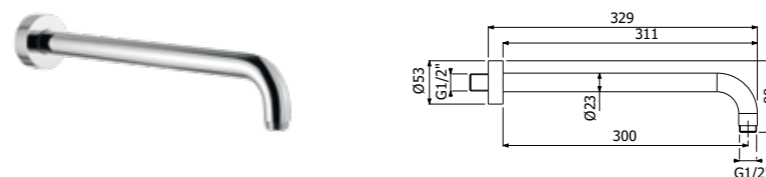

IMBALLO | PACKAGING

**BRACCI DOCCIA
SHOWER ARMS**

800379 --

FOLD-300 braccio doccia a parete in ottone 1/2"MM diam 23mm - L 300mm

FOLD-300 wall mounted brass shower arm 1/2"MM diam 23mm - L 300mm

FINITURE | FINISHING