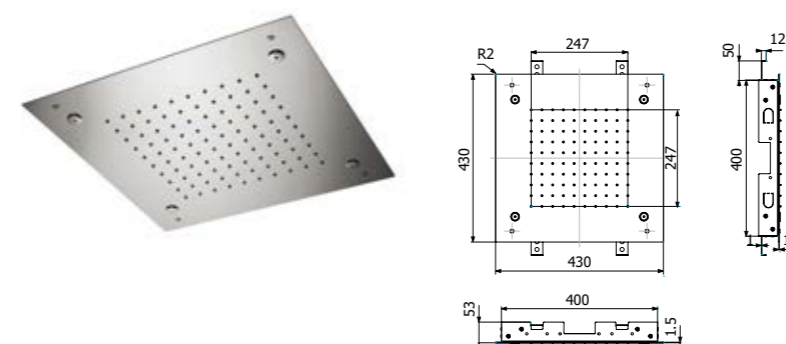

FINITURE | FINISHING

CR	Cromo - Chrome	1.678,00
CN	Cromo nero - Black chrome	3.020,00
NB	Nickel spazzolato - Brushed nickel	2.851,00
GT	Grafite - Graphite	2.903,00
NE	Nero opaco - Matt black	2.516,00
BI	Bianco opaco - Matt white	2.516,00

Soffione multifunzione incasso soffitto SPRAY-2
SQUARE in acciaio inox. 2 funzioni selezionabili:
pioggia EasyClean e nebulizzatori. 430x430mm.
Richiede impianto idrico con deviatore 2-vie

*Ceiling mounted built-in multifunction SPRAY-2
SQUARE stainless steel showerhead. 2 selectable
functions: rain EasyClean and nebulizers.
430x430mm. 2-ways diverter water system required
for installation*

IMBALLO | PACKAGING

800288 --