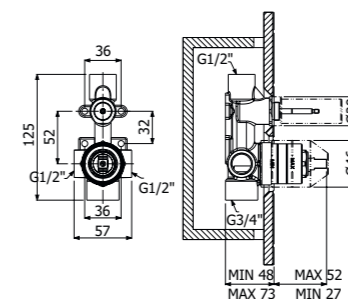

Elemento incasso miscelatore monocomando doccia a parete deviatore 2-vie

Concealed element wall mounted built-in single lever shower mixer 2-ways diverter

FINITURE | FINISHING

Ottone - Brass 169,00

IMBALLO | PACKAGING

RICAMBI | SPARE PARTS

16000007