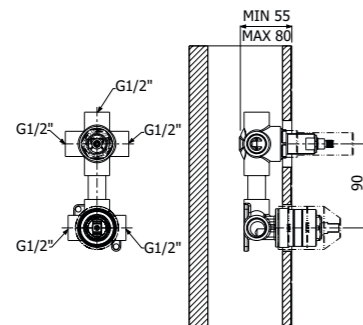

TRIM ESTERNI E INCASSI
EXPOSED & CONCEALED COMPONENTS

300090 --

Elemento incasso miscelatore monocomando doccia a parete deviatore 3-vie

Concealed element wall mounted built-in single lever shower mixer 3-ways diverter

FINITURE | FINISHING

Ottone - Brass 213,00

IMBALLO | PACKAGING

RICAMBI | SPARE PARTS

800695 --