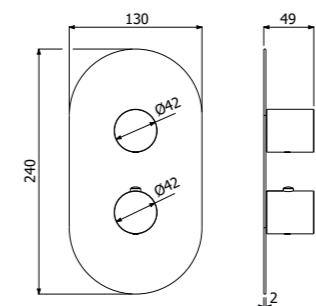

800019 --

FINITURE | FINISHING

CR Cromo - Chrome	418,00
NB Nickel spazzolato - Brushed nickel	654,00
NE Nero opaco - Matt black	586,00

IMBALLO | PACKAGING

Trim esterno miscelatore termostatico incasso doccia a parete ROUND-01 mono uscita
> corpo incasso necessario art **300013**

ROUND-01 exposed components wall mounted built-in full brass thermostatic shower mixer one-way outlet
> concealed element required art **300013**