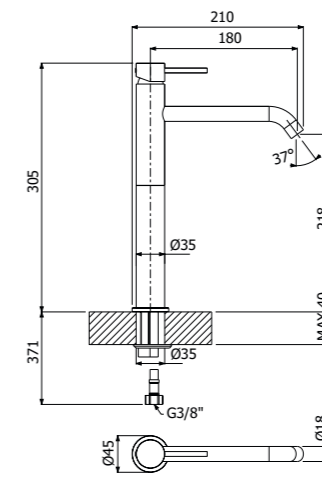

FINITURE | FINISHING

CR	Cromo - Chrome	268,00
CN	Cromo nero - Black chrome	463,00
NB	Nickel spazzolato - Brushed nickel	438,00
OS	Oro spazzolato - Brushed gold	535,00
NE	Nero opaco - Matt black	390,00

IMBALLO | PACKAGING

RICAMBI | SPARE PARTS