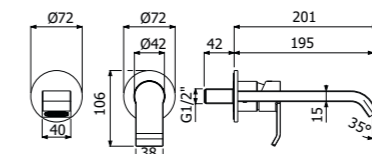

IMBALLO | PACKAGING

RICAMBI | SPARE PARTS

500540 --