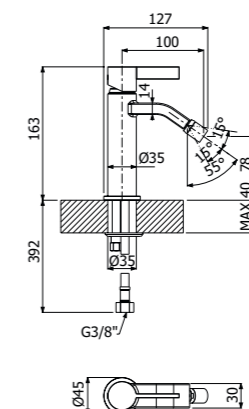

IMBALLO | PACKAGING

600095 --

Miscelatore monocomando bidet
> flessibili inox G3/8"
> senza scarico
Single lever bidet mixer
> G3/8" stainless steel flexible hoses
> waste not included

FINITURE | FINISHING

CR	Cromo - Chrome	221,00
GT	Grafite - Graphite	376,00
NE	Nero opaco - Matt black	333,00

IMBALLO | PACKAGING

RICAMBI | SPARE PARTS