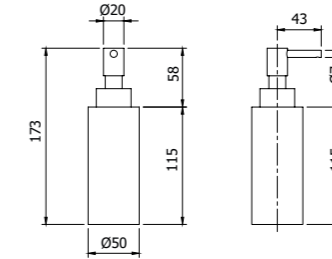

FINITURE | FINISHING

CR	Cromo - Chrome	210,00
NE	Nero opaco - Matt black	315,00
NB	Nickel spazzolato - Brushed nickel	357,00
OS	Oro spazzolato - Brushed gold	441,00

900167 __

FINITURE | FINISHING

CR	Cromo - Chrome	160,00
NE	Nero opaco - Matt black	240,00
NB	Nickel spazzolato - Brushed nickel	272,00
OS	Oro spazzolato - Brushed gold	336,00

Dispenser porta sapone liquido da appoggio
Free standing stainless steel liquid soap dispenser

900173 __