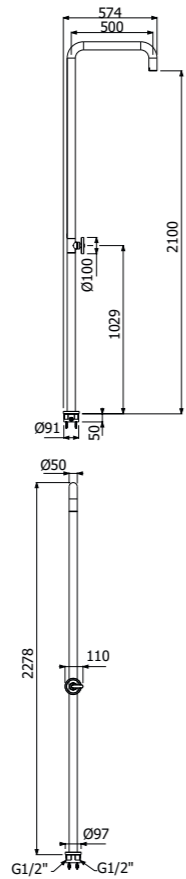

800323 --

FINITURE | FINISHING

AC	Acciaio inox - Stainless steel	2.475,00
NE	Nero opaco - Matt black	3.713,00

COLONNA DOCCIA RESORT free standing in acciaio inox, diam 50mm - H 2278mm, braccio doccia interasse L 500mm con soffione integrato a scomparsa monogetto EasyClean e miscelatore monocomando progressivo - parti incasso a pavimento incluse

Stainless steel RESORT free standing SHOWER COLUMN, diam 50mm - H 2278mm, shower arm L 500mm from interaxis with concealed hidden single spray EasyClean showerhead and progressive single lever shower mixer - floor concealed parts included

IMBALLO | PACKAGING

RESORT
D O C C I A