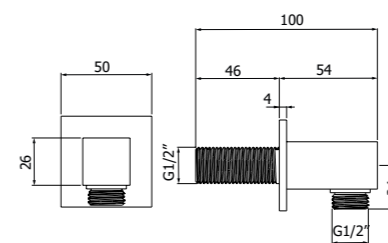

FINITURE | FINISHING

CR	Cromo - Chrome	68,00
CN	Cromo nero - Black chrome	121,00
NB	Nickel spazzolato - Brushed nickel	114,00
OR	Oro - Gold	133,00
OS	Oro spazzolato - Brushed gold	141,00
VO	Vecchio ottone - Old brass	108,00
VR	Vecchio rame - Old copper	108,00
VA	Vecchio argento - Old silver	114,00
GT	Grafite - Graphite	118,00
NE	Nero opaco - Matt black	101,00
BI	Bianco opaco - Matt white	101,00

IMBALLO | PACKAGING

Preso acqua SQUARE LONG
SQUARE LONG water inlet

900099