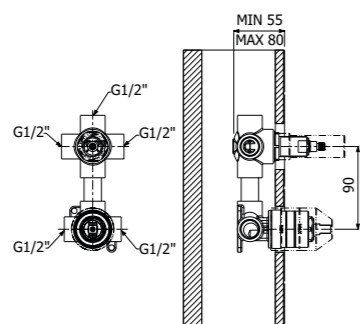

Elemento incasso miscelatore monocomando doccia a parete deviatore 3-vie

Concealed element wall mounted built-in
single lever shower mixer 3-ways diverter

FINITURE | FINISHING

Ottone - Brass	213,00

IMBALLO | PACKAGING

RICAMBI | SPARE PARTS

800802 --