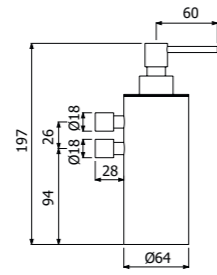

900138 __

FINITURE | FINISHING

AC Acciaio inox - Stainless steel 175,00

Dispenser porta sapone liquido sospeso
Wall mounted stainless steel liquid soap dispenser

900139 __

FINITURE | FINISHING

AC Acciaio inox - Stainless steel 150,00

Dispenser porta sapone liquido da appoggio
Free standing stainless steel liquid soap dispenser

900140 __

FINITURE | FINISHING

AC Acciaio inox - Stainless steel 115,00

Porta spazzolini sospeso
Wall mounted stainless steel toothbrushes dispenser

900141 __

FINITURE | FINISHING

AC Acciaio inox - Stainless steel 90,00

Porta spazzolini da appoggio
Free standing stainless steel toothbrushes dispenser

900142 __

FINITURE | FINISHING

AC Acciaio inox - Stainless steel 160,00

Porta scopino WC sospeso
Wall mounted stainless steel toilet brush holder

900143 __

FINITURE | FINISHING

AC Acciaio inox - Stainless steel 125,00

Porta scopino WC da appoggio
Free standing stainless steel toilet brush holder

16003202

FINITURE | FINISHING

AC Acciaio inox - Stainless steel 108,00

Rubinetto ON/OFF NOX ROUND
NOX ROUND ON/OFF basin faucet