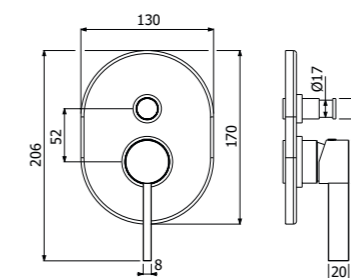

IMBALLO | PACKAGING

RICAMBI | SPARE PARTS

16000007

Elemento incasso miscelatore monocomando doccia a parete

Concealed element wall mounted built-in single lever shower mixer

800790 --