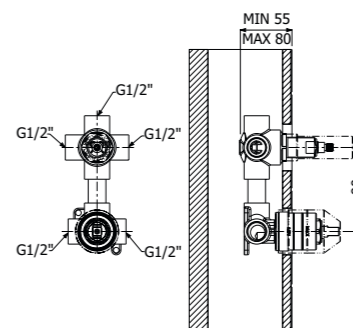

Elemento incasso miscelatore monocomando doccia a parete deviatore 3-vie
Concealed element wall mounted built-in single lever shower mixer 3-ways diverter

FINITURE | FINISHING

Ottone - Brass 213,00

IMBALLO | PACKAGING

23x20,5x10 16 1,2

RICAMBI | SPARE PARTS

16000007

16002859