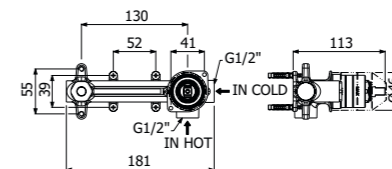

300083WS --

Elemento incasso miscelatore monocomando lavabo 2-fori a parete WS
WS concealed element wall mounted built-in 2-holes single lever basin mixer

FINITURE | FINISHING

Ottone - Brass	175,00