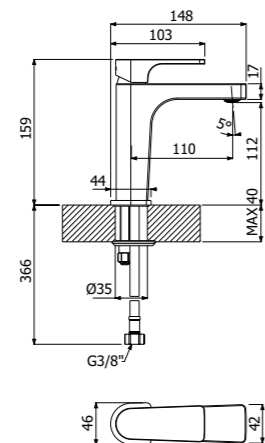

FINITURE | FINISHING

Ottone - Brass	244,00
----------------	--------

IMBALLO | PACKAGING

RICAMBI | SPARE PARTS

LAGO
collection

—
designed by
ALESSANDRO VERALLI

**LAVABO
WASHBASIN**

500359 --