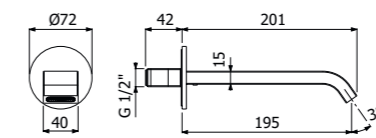

500228 --

Miscelatore monocomando lavabo
> flessibili inox G3/8"
> senza scarico
Single lever basin mixer
> G3/8" stainless steel flexible hoses
> waste not included

FINITURE | FINISHING

CR	Cromo - Chrome	190,00
CN	Cromo nero - Black chrome	341,00
NB	Nickel spazzolato - Brushed nickel	324,00
OS	Oro spazzolato - Brushed gold	399,00
NE	Nero opaco - Matt black	285,00

IMBALLO | PACKAGING

RICAMBI | SPARE PARTS

500261 --

Miscelatore monocomando lavabo
> flessibili inox G3/8"
> con scarico pop-up push
Single lever basin mixer
> G3/8" stainless steel flexible hoses
> push pop-up waste included

FINITURE | FINISHING

CR	Cromo - Chrome	238,00
CN	Cromo nero - Black chrome	428,00
NB	Nickel spazzolato - Brushed nickel	404,00
OS	Oro spazzolato - Brushed gold	499,00
NE	Nero opaco - Matt black	358,00

IMBALLO | PACKAGING

RICAMBI | SPARE PARTS

500244 --

Miscelatore monocomando lavabo alto
> flessibili inox G3/8"
> senza scarico
High single lever basin mixer
> G3/8" stainless steel flexible hoses
> waste not included

FINITURE | FINISHING

CR	Cromo - Chrome	258,00
CN	Cromo nero - Black chrome	464,00
NB	Nickel spazzolato - Brushed nickel	438,00
OS	Oro spazzolato - Brushed gold	540,00
NE	Nero opaco - Matt black	386,00

IMBALLO | PACKAGING

RICAMBI | SPARE PARTS

500266 --

Miscelatore monocomando lavabo alto
> flessibili inox G3/8"
> con scarico pop-up push
High single lever basin mixer
> G3/8" stainless steel flexible hoses
> push pop-up waste included

FINITURE | FINISHING

CR	Cromo - Chrome	305,00
CN	Cromo nero - Black chrome	550,00
NB	Nickel spazzolato - Brushed nickel	519,00
OS	Oro spazzolato - Brushed gold	641,00
NE	Nero opaco - Matt black	458,00

IMBALLO | PACKAGING

RICAMBI | SPARE PARTS

500269 --