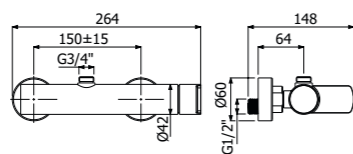

800216 --

Miscelatore monocomando doccia esterno a parete con uscita acqua superiore
Wall mounted single lever shower mixer with upper water outlet.

FINITURE | FINISHING

CR	Cromo - Chrome	303,00
CN	Cromo nero - Black chrome	545,00
NB	Nickel spazzolato - Brushed nickel	514,00
OS	Oro spazzolato - Brushed gold	635,00
NE	Nero opaco - Matt black	454,00