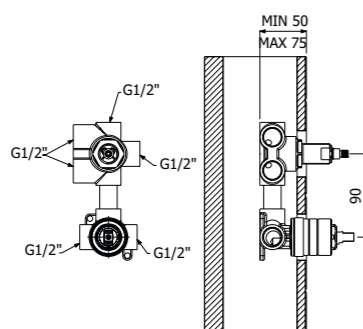

IMBALLO | PACKAGING

300091 --

Elemento incasso miscelatore monocomando doccia a parete deviatore 4-vie
Concealed element wall mounted built-in single lever shower mixer 4-ways diverter

FINITURE | FINISHING

Ottone - Brass 244,00

IMBALLO | PACKAGING

RICAMBI | SPARE PARTS