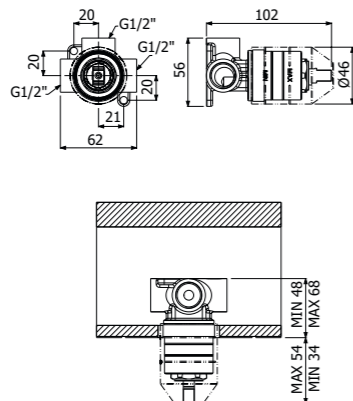

TRIM ESTERNI E INCASSI
EXPOSED & CONCEALED COMPONENTS

300081 --

Elemento incasso miscelatore monocomando doccia a parete
Concealed element wall mounted built-in single lever shower mixer

FINITURE | FINISHING

Ottone - Brass 119,00

IMBALLO | PACKAGING

14,6x12,5x9 20 0,6

RICAMBI | SPARE PARTS

16000007

800652 --