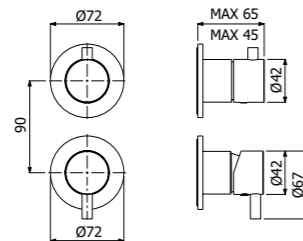

TRIM ESTERNI E INCASSI
EXPOSED & CONCEALED COMPONENTS

300090 --

Elemento incasso miscelatore monocomando doccia a parete deviatore 3-vie

Concealed element wall mounted built-in single lever shower mixer 3-ways diverter

FINITURE | FINISHING

Ottone - Brass 213,00

IMBALLO | PACKAGING

RICAMBI | SPARE PARTS

800695 --

Trim esterno miscelatore monocomando doccia deviatore 4-vie incasso a parete

> corpo incasso necessario art **300091**

Exposed components wall mounted built-in single lever shower mixer 4-ways diverter

> concealed element required art **300091**

FINITURE | FINISHING

CR Cromo - Chrome 298,00
NB Nickel spazzolato - Brushed nickel 471,00

IMBALLO | PACKAGING

300091 --

Elemento incasso miscelatore monocomando doccia a parete deviatore 4-vie

Concealed element wall mounted built-in single lever shower mixer 4-ways diverter

FINITURE | FINISHING

Ottone - Brass 244,00

IMBALLO | PACKAGING

RICAMBI | SPARE PARTS

CENTURY