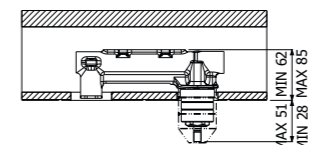

300083 --

Elemento incasso miscelatore monocomando lavabo 2-fori a parete
Concealed element wall mounted built-in 2-holes single lever basin mixer

FINITURE | FINISHING

Ottone - Brass	150,00