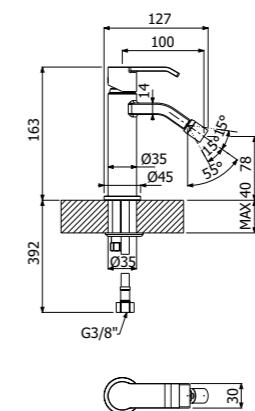

Miscelatore monocomando bidet
> flessibili inox G3/8"
> senza scarico
Single lever bidet mixer
> G3/8" stainless steel flexible hoses
> waste not included

FINITURE | FINISHING

CR	Cromo - Chrome	190,00
CN	Cromo nero - Black chrome	341,00
NB	Nickel spazzolato - Brushed nickel	324,00
OS	Oro spazzolato - Brushed gold	399,00
NE	Nero opaco - Matt black	285,00

IMBALLO | PACKAGING

RICAMBI | SPARE PARTS