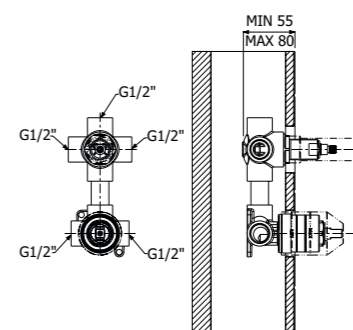

Elemento incasso miscelatore monocomando doccia a parete deviatore 3-vie
Concealed element wall mounted built-in single lever shower mixer 3-ways diverter

FINITURE | FINISHING

Ottone - Brass 213,00

IMBALLO | PACKAGING

23x20,5x10 16 1,2

RICAMBI | SPARE PARTS

16000007

16002859