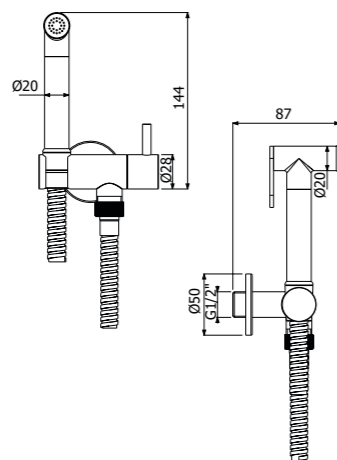

900123 --

FINITURE | FINISHING

CR	Cromo - Chrome	159,00
CN	Cromo nero - Black chrome	285,00
NB	Nickel spazzolato - Brushed nickel	270,00
OR	Oro - Gold	308,00
GT	Grafite - Graphite	274,00
NE	Nero opaco - Matt black	238,00
BI	Bianco opaco - Matt white	238,00

IMBALLO | PACKAGING

Duplex IDROSCOPINO SHUT - OFF ROUND
SHUT - OFF ROUND brass HYDROBRUSH
DUPLEX

900021

FINITURE | FINISHING

CR	Cromo - Chrome	65,00
CN	Cromo nero - Black chrome	118,00
NB	Nickel spazzolato - Brushed nickel	110,00
OR	Oro - Gold	126,00
OS	Oro spazzolato - Brushed gold	136,00
VO	Vecchio ottone - Old brass	104,00
VR	Vecchio rame - Old copper	104,00
VA	Vecchio argento - Old silver	110,00
GT	Grafite - Graphite	111,00
NE	Nero opaco - Matt black	98,00
BI	Bianco opaco - Matt white	98,00

IMBALLO | PACKAGING

Preso acqua ROUND FRONT
ROUND FRONT water inlet