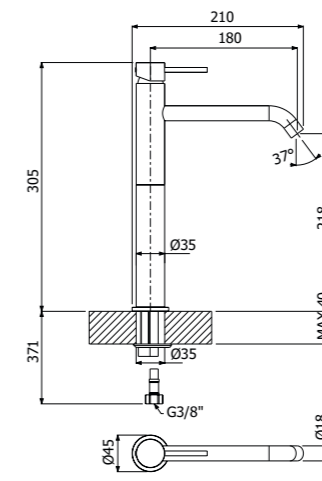

500444 --

Miscelatore monocomando lavabo alto
> flessibili inox G3/8"
> con scarico pop-up push
High single lever basin mixer
> G3/8" stainless steel flexible hoses
> push pop-up waste included

FINITURE | FINISHING

CR	Cromo - Chrome	291,00
CN	Cromo nero - Black chrome	525,00
NB	Nickel spazzolato - Brushed nickel	495,00
OS	Oro spazzolato - Brushed gold	613,00
NE	Nero opaco - Matt black	438,00

IMBALLO | PACKAGING

RICAMBI | SPARE PARTS

500444ECO --

Miscelatore monocomando lavabo alto ECO
> flessibili inox G3/8"
> con scarico pop-up push
High ECO single lever basin mixer
> G3/8" stainless steel flexible hoses
> push pop-up waste included

FINITURE | FINISHING

CR	Cromo - Chrome	315,00
CN	Cromo nero - Black chrome	549,00
NB	Nickel spazzolato - Brushed nickel	519,00
OS	Oro spazzolato - Brushed gold	636,00
NE	Nero opaco - Matt black	461,00

IMBALLO | PACKAGING

RICAMBI | SPARE PARTS

500444WS --

Miscelatore monocomando lavabo alto WS
> flessibili inox G3/8"
> con scarico pop-up push
High WS single lever basin mixer
> G3/8" stainless steel flexible hoses
> push pop-up waste included

FINITURE | FINISHING

CR	Cromo - Chrome	315,00
CN	Cromo nero - Black chrome	549,00
NB	Nickel spazzolato - Brushed nickel	519,00
OS	Oro spazzolato - Brushed gold	636,00
NE	Nero opaco - Matt black	461,00

IMBALLO | PACKAGING

RICAMBI | SPARE PARTS

500417 --

Miscelatore monocomando lavabo alto
> flessibili inox G3/8"
> senza scarico
High single lever basin mixer
> G3/8" stainless steel flexible hoses
> waste not included

FINITURE | FINISHING

CR	Cromo - Chrome	244,00
CN	Cromo nero - Black chrome	439,00
NB	Nickel spazzolato - Brushed nickel	414,00
OS	Oro spazzolato - Brushed gold	511,00
NE	Nero opaco - Matt black	366,00

IMBALLO | PACKAGING

RICAMBI | SPARE PARTS