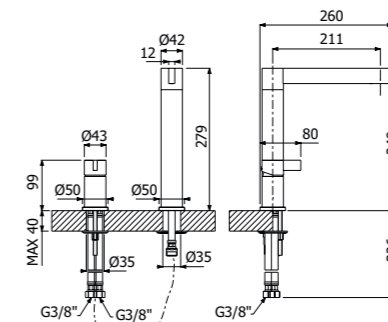

FINITURE | FINISHING

CR Cromo - Chrome 473,00
NB Nickel spazzolato - Brushed nickel 805,00

IMBALLO | PACKAGING

RICAMBI | SPARE PARTS

500239 --

Miscelatore monocomando bordo lavabo 2 fori
 > flessibili inox G3/8"
 > senza scarico
 Deck mounted 2-holes single lever basin mixer
 > G3/8" stainless steel flexible hoses
 > waste not included