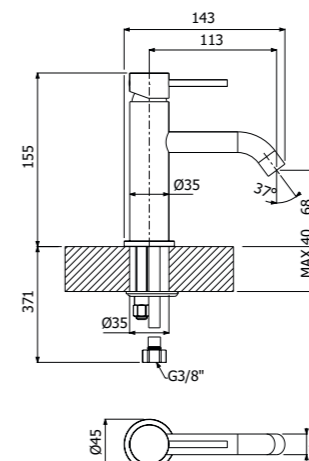

FINITURE | FINISHING

CR	Cromo - Chrome	200,00
CN	Cromo nero - Black chrome	340,00
NB	Nickel spazzolato - Brushed nickel	324,00
OS	Oro spazzolato - Brushed gold	394,00
NE	Nero opaco - Matt black	288,00

IMBALLO | PACKAGING

RICAMBI | SPARE PARTS

500406WS --