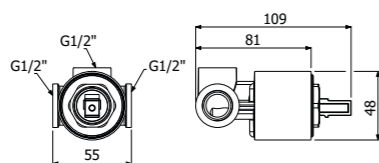

TRIM ESTERNI E INCASSI
EXPOSED & CONCEALED COMPONENTS

800127 --

Trim esterno miscelatore monocomando doccia incasso a parete
> corpo incasso necessario art **300028**
Exposed components wall mounted built-in single lever shower mixer
> concealed element required art **300028**

FINITURE | FINISHING

CR Cromo - Chrome	150,00
VO Vecchio ottone - Old brass	239,00
VR Vecchio rame - Old copper	239,00
VA Vecchio argento - Old silver	254,00

MANIGLIE | HANDLES (vedi/see pag. 246)

IMBALLO | PACKAGING

300028 --

Elemento incasso miscelatore monocomando doccia a parete
Concealed element wall mounted built-in single lever shower mixer

FINITURE | FINISHING

Ottone - Brass	125,00

IMBALLO | PACKAGING

RICAMBI | SPARE PARTS

800751 --

Trim esterno miscelatore monocomando doccia deviatore 2-vie incasso a parete
> corpo incasso necessario art **300082**
Exposed components wall mounted built-in single lever shower mixer 2-ways
> concealed element required art **300082**

FINITURE | FINISHING

CR Cromo - Chrome	206,00
VO Vecchio ottone - Old brass	406,00
VR Vecchio rame - Old copper	406,00
VA Vecchio argento - Old silver	444,00

MANIGLIE | HANDLES (vedi/see pag. 246)

IMBALLO | PACKAGING

TRIM ESTERNI E INCASSI
EXPOSED & CONCEALED COMPONENTS

300082 --

Elemento incasso miscelatore monocomando doccia a parete deviatore 2-vie
Concealed element wall mounted built-in single lever shower mixer 2-ways diverter

FINITURE | FINISHING

Ottone - Brass	169,00

IMBALLO | PACKAGING

RICAMBI | SPARE PARTS