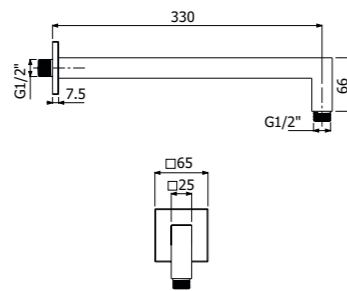

IMBALLO | PACKAGING

**BRACCI DOCCIA
SHOWER ARMS**

800084 _ _

SQUARE-330 braccio doccia a parete in ottone
1/2"MM 22x22mm - L 330mm
SQUARE-330 wall mounted brass shower arm
1/2"MM 22x22mm - L 330mm

FINITURE | FINISHING