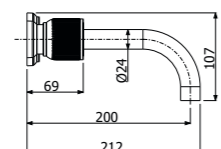

**LAVABO
WASHBASIN**

500684 --