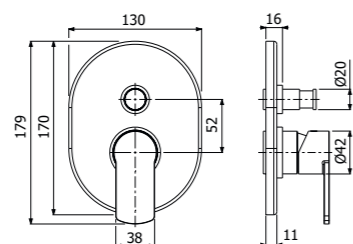

IMBALLO | PACKAGING

RICAMBI | SPARE PARTS

16000007

Elemento incasso miscelatore monocomando
doccia a parete

Concealed element wall mounted built-in
single lever shower mixer

800641 --

FINITURE | FINISHING

CR	Cromo - Chrome	140,00
CN	Cromo nero - Black chrome	253,00
NB	Nichel spazzolato - Brushed nickel	238,00
OS	Oro spazzolato - Brushed gold	294,00
NE	Nero opaco - Matt black	210,00

IMBALLO | PACKAGING

Trim esterno miscelatore monocomando doccia
deviatore 2-vie incasso a parete

> corpo incasso necessario art **300082**

Exposed components wall mounted built-in
single lever shower mixer 2-ways

> concealed element required art **300082**