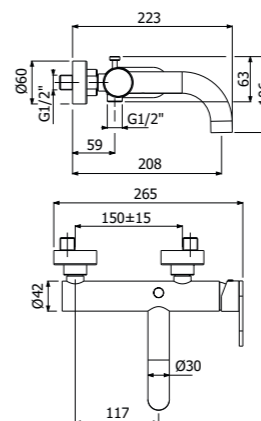

FINITURE | FINISHING

CR	Cromo - Chrome	328,00
CN	Cromo nero - Black chrome	589,00
NB	Nickel spazzolato - Brushed nickel	558,00
OS	Oro spazzolato - Brushed gold	688,00
NE	Nero opaco - Matt black	491,00
BI	Bianco opaco - Matt white	491,00

IMBALLO | PACKAGING

RICAMBI | SPARE PARTS