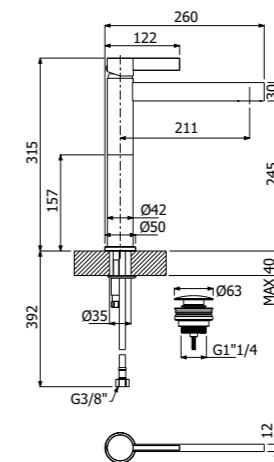

IMBALLO | PACKAGING

RICAMBI | SPARE PARTS

500173 --