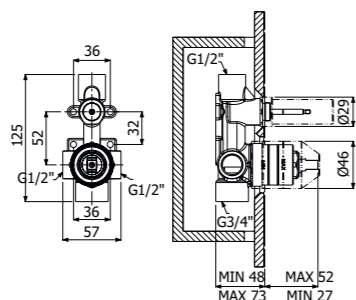

TRIM ESTERNI E INCASSI
EXPOSED & CONCEALED COMPONENTS

300082 --

FINITURE | FINISHING

Ottone - Brass 169,00

IMBALLO | PACKAGING

RICAMBI | SPARE PARTS

16000007

Elemento incasso miscelatore monocomando doccia a parete deviatore 2-vie

Concealed element wall mounted built-in single lever shower mixer 2-ways diverter

800657 --