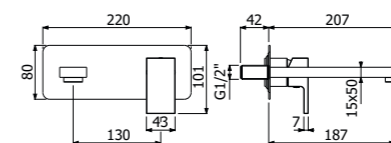

Trim esterno mono - piastra miscelatore monocomando lavabo 2-fori incasso a parete
> corpo incasso necessario art 300083
Exposed components single plate wall mounted built-in 2-holes single lever basin mixer
> concealed element required art 300083

FINITURE | FINISHING

CR Cromo - Chrome 489,00
NB Nickel spazzolato - Brushed nickel 800,00

IMBALLO | PACKAGING

RICAMBI | SPARE PARTS