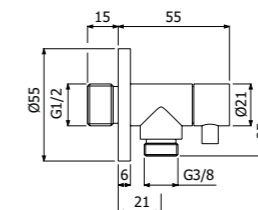

FINITURE | FINISHING

AC Acciaio inox - Stainless steel 108,00

Rubinetto ON/OFF NOX ROUND
NOX ROUND ON/OFF basin faucet