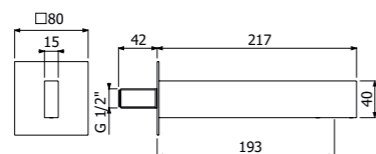

500031 --

Bocca lavabo a parete
> parte incasso inclusa
Wall mounted built-in basin spout
> concealed part included

FINITURE | FINISHING

CR Cromo - Chrome 210,00
NB Nickel spazzolato - Brushed nickel 358,00