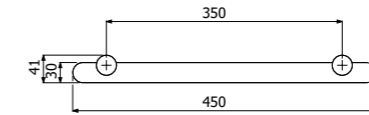

IMBALLO | PACKAGING

Porta rotolo carta igienica a parete
Wall mounted toilet paper roll holder

900161 __

FINITURE | FINISHING

CR	Cromo - Chrome	212,00
NE	Nero opaco - Matt black	318,00
NB	Nickel spazzolato - Brushed nickel	361,00
OS	Oro spazzolato - Brushed gold	445,00