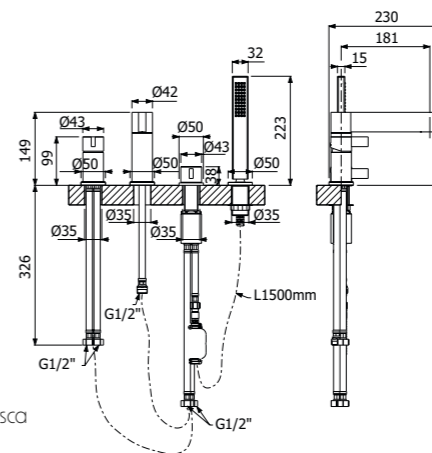

Miscelatore monocomando 4 fori bordo vasca
> parte incasso inclusa
Deck mounted 4-holes bath mixer
> concealed part included

FINITURE | FINISHING

CR Cromo - Chrome 1.334,00
NB Nickel spazzolato - Brushed nickel 2.268,00

IMBALLO | PACKAGING

RICAMBI | SPARE PARTS

700263 --