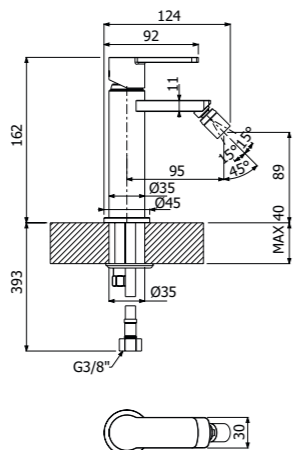

Miscelatore monocomando bidet
> flessibili inox G3/8"
> senza scarico
Single lever bidet mixer
> G3/8" stainless steel flexible hoses
> waste not included

FINITURE | FINISHING

CR	Cromo - Chrome	181,00
CN	Cromo nero - Black chrome	328,00
NB	Nickel spazzolato - Brushed nickel	308,00
OS	Oro spazzolato - Brushed gold	381,00
NE	Nero opaco - Matt black	273,00

IMBALLO | PACKAGING

RICAMBI | SPARE PARTS

600063 --

Miscelatore monocomando bidet
> flessibili inox G3/8"
> con scarico pop-up push
Single lever bidet mixer
> G3/8" stainless steel flexible hoses
> push pop-up waste included