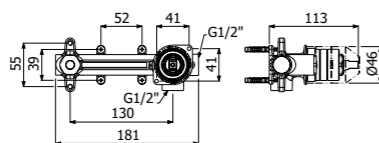

300083 --

Elemento incasso miscelatore monocomando lavabo 2-fori a parete
Concealed element wall mounted built-in 2-holes single lever basin mixer

FINITURE | FINISHING

Ottone - Brass 150,00