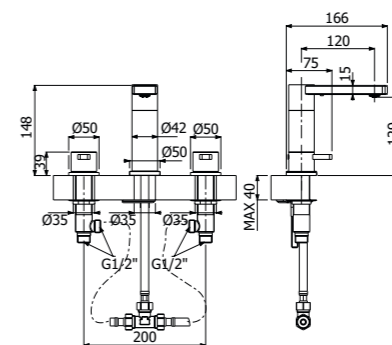

RICAMBI | SPARE PARTS

500325 --

Gruppo miscelazione 3 fori bordo lavabo
 > 2 vitoni
 > parte incasso inclusa
 Deck mounted built-in 3 holes basin mixer
 > 2 valves
 > concealed element included

FINITURE | FINISHING