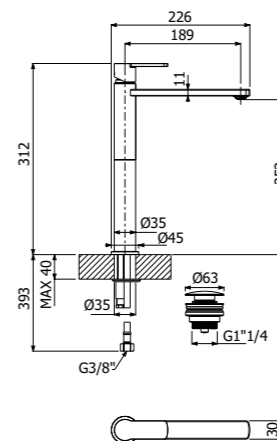

IMBALLO | PACKAGING

RICAMBI | SPARE PARTS

500267 --

Miscelatore monocomando lavabo alto
> flessibili inox G3/8"
> con scarico pop-up push
High single lever basin mixer
> G3/8" stainless steel flexible hoses
> push pop-up waste included

FINITURE | FINISHING

CR	Cromo - Chrome	298,00
CN	Cromo nero - Black chrome	535,00
NB	Nickel spazzolato - Brushed nickel	505,00
OS	Oro spazzolato - Brushed gold	624,00
NE	Nero opaco - Matt black	445,00

IMBALLO | PACKAGING

RICAMBI | SPARE PARTS

500325 --