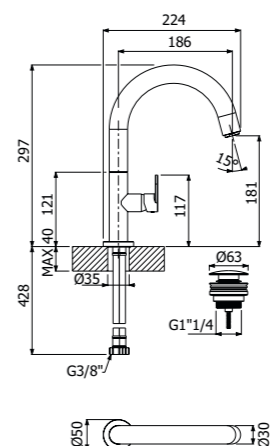

500213 --

Miscelatore monocomando lavabo
> flessibili inox G3/8"
> senza scarico
Single lever basin mixer
> G3/8" stainless steel flexible hoses
> waste not included

FINITURE | FINISHING

CR	Cromo - Chrome	241,00
CN	Cromo nero - Black chrome	434,00
NB	Nickel spazzolato - Brushed nickel	410,00
OS	Oro spazzolato - Brushed gold	506,00
NE	Nero opaco - Matt black	361,00
BI	Bianco opaco - Matt white	361,00

IMBALLO | PACKAGING

RICAMBI | SPARE PARTS

500265 --

Miscelatore monocomando lavabo
> flessibili inox G3/8"
> con scarico pop-up push
Single lever basin mixer
> G3/8" stainless steel flexible hoses
> push pop-up waste included

FINITURE | FINISHING

CR	Cromo - Chrome	289,00
CN	Cromo nero - Black chrome	520,00
NB	Nickel spazzolato - Brushed nickel	491,00
OS	Oro spazzolato - Brushed gold	606,00
NE	Nero opaco - Matt black	434,00
BI	Bianco opaco - Matt white	434,00

IMBALLO | PACKAGING

RICAMBI | SPARE PARTS

500214 --

Miscelatore monocomando lavabo medio
> flessibili inox G3/8"
> senza scarico
Medium single lever basin mixer
> G3/8" stainless steel flexible hoses
> waste not included

FINITURE | FINISHING

CR	Cromo - Chrome	251,00
CN	Cromo nero - Black chrome	453,00
NB	Nickel spazzolato - Brushed nickel	428,00
OS	Oro spazzolato - Brushed gold	528,00
NE	Nero opaco - Matt black	379,00
BI	Bianco opaco - Matt white	379,00

IMBALLO | PACKAGING

RICAMBI | SPARE PARTS

500280 --

Miscelatore monocomando lavabo medio
> flessibili inox G3/8"
> con scarico pop-up push
Medium single lever basin mixer
> G3/8" stainless steel flexible hoses
> push pop-up waste included

FINITURE | FINISHING