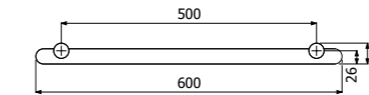

900162 __

FINITURE | FINISHING

CR	Cromo - Chrome	209,00
NE	Nero opaco - Matt black	314,00
NB	Nickel spazzolato - Brushed nickel	355,00
OS	Oro spazzolato - Brushed gold	439,00