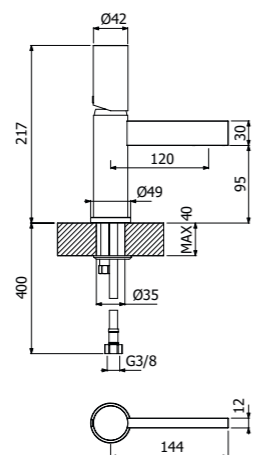

500203 --

Miscelatore monocomando lavabo
> flessibili inox G3/8"
> senza scarico
Single lever basin mixer
> G3/8" stainless steel flexible hoses
> waste not included

FINITURE | FINISHING

CR Cromo - Chrome 365,00
NB Nickel spazzolato - Brushed nickel 620,00

IMBALLO | PACKAGING

RICAMBI | SPARE PARTS

500236 --