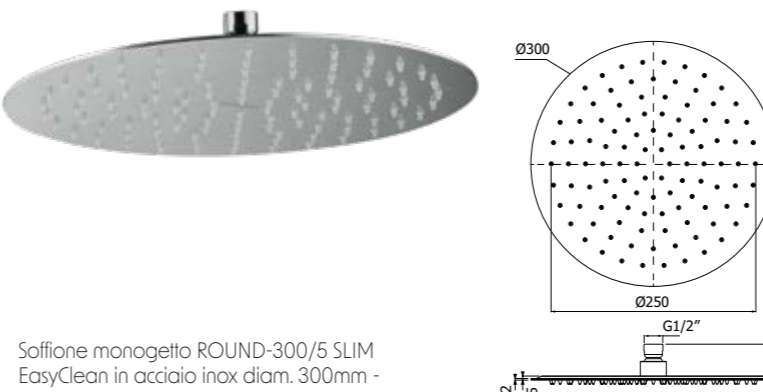

Soffione monogetto ROUND-300/5 SLIM EasyClean in acciaio inox diam. 300mm - H 5mm
Single spray ROUND-300/5 SLIM EasyClean stainless steel showerhead diam. 300mm - H 5mm

FINITURE | FINISHING

CR Cromo - Chrome 206,00
NB Nickel spazzolato - Brushed nickel 351,00
NE Nero opaco - Matt black 310,00

IMBALLO | PACKAGING