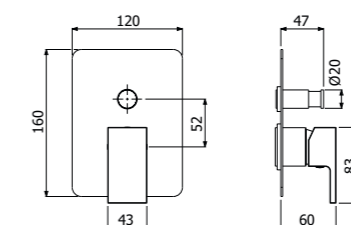

Trim esterno miscelatore monocomando doccia deviatore 2-vie incasso a parete
> piastra inox
> corpo incasso necessario art 300082
Exposed components wall mounted built-in single lever shower mixer 2-ways
> stainless-steel plate
> concealed element required art 300082

FINITURE | FINISHING

CR Cromo - Chrome 373,00
NB Nickel spazzolato - Brushed nickel 590,00

IMBALLO | PACKAGING

300082 --