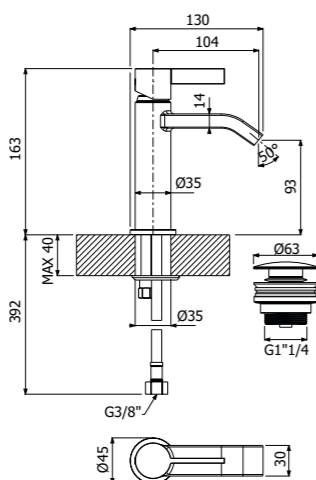

500556 --

Miscelatore monocomando lavabo
> flessibili inox G3/8"
> senza scarico
Single lever basin mixer
> G3/8" stainless steel flexible hoses
> waste not included

FINITURE | FINISHING

CR	Cromo - Chrome	221,00
GT	Grafite - Graphite	376,00
NE	Nero opaco - Matt black	333,00

IMBALLO | PACKAGING

RICAMBI | SPARE PARTS

500424 --

Miscelatore monocomando lavabo
> flessibili inox G3/8"
> con scarico pop-up push
Single lever basin mixer
> G3/8" stainless steel flexible hoses
> push pop-up waste included

FINITURE | FINISHING

CR	Cromo - Chrome	269,00
GT	Grafite - Graphite	458,00
NE	Nero opaco - Matt black	404,00

IMBALLO | PACKAGING

RICAMBI | SPARE PARTS

500557 --

Miscelatore monocomando lavabo alto
> flessibili inox G3/8"
> senza scarico
High single lever basin mixer
> G3/8" stainless steel flexible hoses
> waste not included

FINITURE | FINISHING

CR	Cromo - Chrome	289,00
GT	Grafite - Graphite	491,00
NE	Nero opaco - Matt black	434,00

IMBALLO | PACKAGING

RICAMBI | SPARE PARTS

500425 --

Miscelatore monocomando lavabo alto
> flessibili inox G3/8"
> con scarico pop-up push
High single lever basin mixer
> G3/8" stainless steel flexible hoses
> push pop-up waste included

FINITURE | FINISHING

CR	Cromo - Chrome	336,00
GT	Grafite - Graphite	571,00
NE	Nero opaco - Matt black	505,00

IMBALLO | PACKAGING

RICAMBI | SPARE PARTS

500269 --

Bocca lavabo a parete
Wall mounted built-in basin spout

FINITURE | FINISHING

CR	Cromo - Chrome	214,00
GT	Grafite - Graphite	321,00
NE	Nero opaco - Matt black	291,00

IMBALLO | PACKAGING

600095 --

Miscelatore monocomando bidet
> flessibili inox G3/8"
> senza scarico
Single lever bidet mixer
> G3/8" stainless steel flexible hoses
> waste not included

FINITURE | FINISHING