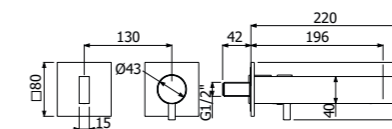

Trim esterno 2-piastre miscelatore monocomando lavabo 2 fori incasso a parete
> corpo incasso necessario art 300083
Exposed components 2-plates wall mounted built-in 2-holes single lever basin mixer
> concealed element required art 300083

FINITURE | FINISHING

CR Cromo - Chrome 279,00
NB Nickel spazzolato - Brushed nickel 475,00

IMBALLO | PACKAGING

37,5x28,5x11 8

RICAMBI | SPARE PARTS

16000302

500579 --