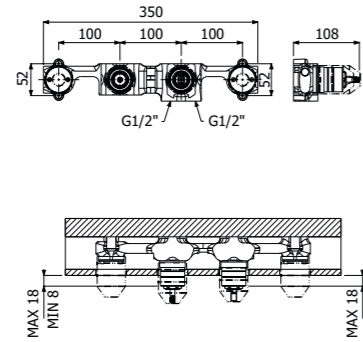

300089 --

FINITURE | FINISHING

Ottone - Brass 431,00

IMBALLO | PACKAGING

RICAMBI | SPARE PARTS

Elemento incasso miscelatore monocomando vasca a parete

Concealed element wall mounted built-in single lever bath mixer

700127 --

FINITURE | FINISHING

CR Cromo - Chrome 1.650,00
NB Nickel spazzolato - Brushed nickel 2.969,00