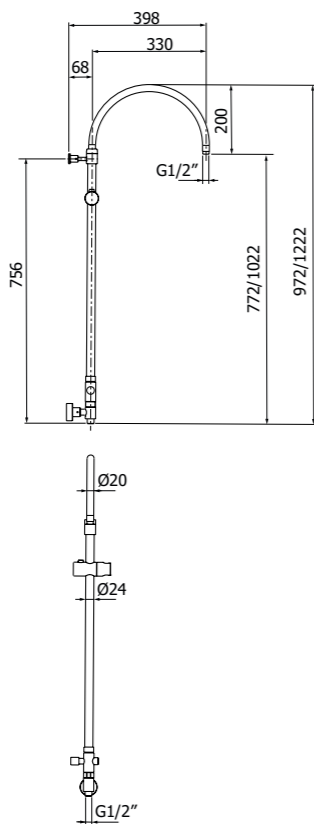

800475 --

FINITURE | FINISHING

CR	Cromo - Chrome	1.050,00
NB	Nickel spazzolato - Brushed nickel	1.850,00

SISTEMA COLONNA DOCCIA 01-C3 SLIM interamente in ottone, completa di miscelatore monocomando esterno doccia a parete, soffione monogetto ROUND 300/5 SLIM EasyClean diam 300mm - H 5mm, flessibile doppia aggiratura calotta conica girevole anti-torsione L 1500mm e doccetta monogetto ROUND-1 EasyClean

Full brass SLIM SHOWER COLUMN 01-C3, composed of wall mounted single lever shower mixer, single spray EasyClean ROUND 300/5 SLIM showerhead diam 300mm - H 5mm, double interlock anti-torsion conical swivelling flexible hose and EasyClean single spray ROUND-1 hand shower

IMBALLO | PACKAGING

RICAMBI | SPARE PARTS

16000007

500541 --

FINITURE | FINISHING

CR	Cromo - Chrome	245,00
CN	Cromo nero - Black chrome	441,00
NB	Nickel spazzolato - Brushed nickel	416,00
OS	Oro spazzolato - Brushed gold	515,00
NE	Nero opaco - Matt black	368,00
BI	Bianco opaco - Matt white	368,00

IMBALLO | PACKAGING

RICAMBI | SPARE PARTS

16000194

Trim esterno 2-piastre miscelatore monocomando lavabo 2 fori incasso a parete > corpo incasso necessario art **300083**

Exposed components 2-plates wall mounted built-in 2-holes single lever basin mixer > concealed element required art **300083**

500538 --

Trim esterno mono - piastra miscelatore monocomando lavabo 2-fori incasso a parete > corpo incasso necessario art **300083**

Exposed components single plate wall mounted built-in 2-holes single lever basin mixer > concealed element required art **300083**

300083 --

Elemento incasso miscelatore monocomando lavabo 2-fori a parete

Concealed element wall mounted built-in 2-holes single lever basin mixer

FINITURE | FINISHING

CR	Cromo - Chrome	301,00
CN	Cromo nero - Black chrome	543,00
NB	Nickel spazzolato - Brushed nickel	513,00
OS	Oro spazzolato - Brushed gold	633,00
NE	Nero opaco - Matt black	453,00
BI	Bianco opaco - Matt white	453,00

IMBALLO | PACKAGING

RICAMBI | SPARE PARTS

16000194

FINITURE | FINISHING

Ottone - Brass	150,00

IMBALLO | PACKAGING

RICAMBI | SPARE PARTS

16000007

800651 --

Trim esterno miscelatore monocomando doccia incasso a parete

> corpo incasso necessario art **300081**

Exposed components wall mounted built-in single lever shower mixer > concealed element required art **300081**

FINITURE | FINISHING

CR	Cromo - Chrome	159,00
CN	Cromo nero - Black chrome	264,00
NB	Nickel spazzolato - Brushed nickel	253,00
OS	Oro spazzolato - Brushed gold	300,00
NE	Nero opaco - Matt black	229,00
BI	Bianco opaco - Matt white	229,00

IMBALLO | PACKAGING