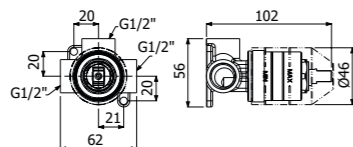

Elemento incasso miscelatore monocomando
doccia a parete
Concealed element wall mounted built-in
single lever shower mixer

FINITURE | FINISHING

Ottone - Brass 119,00