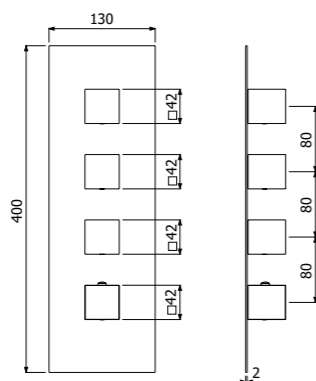

800156 --

FINITURE | FINISHING

CR Cromo - Chrome	696,00
NB Nickel spazzolato - Brushed nickel	1.133,00
NE Nero opaco - Matt black	1.009,00

IMBALLO | PACKAGING

Trim esterno miscelatore termostatico incasso doccia a parete SQUARE-03 deviatore 3-vie
> corpo incasso necessario art **300016**

SQUARE-03 exposed components wall mounted built-in full brass thermostatic shower mixer 3-way diverter
> concealed element required art **300016**