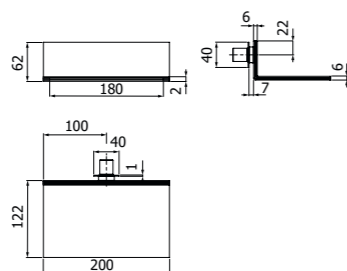

800338 --

FINITURE | FINISHING

CR	Cromo - Chrome	874,00
CN	Cromo nero - Black chrome	1.571,00
NB	Nickel spazzolato - Brushed nickel	1.485,00
GT	Grafite - Graphite	1.511,00
NE	Nero opaco - Matt black	1.310,00
BI	Bianco opaco - Matt white	1.310,00

Cascata esterna a parete WATER BLADE SLIM in acciaio inox. 1/2" M. 165x250mm - H 3mm

Wall mounted WATER BLADE SLIM stainless steel waterfall. 1/2" M. 165x250mm - H 3mm

IMBALLO | PACKAGING

800339 --