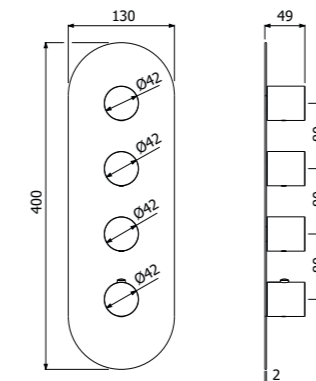

800021 --

FINITURE | FINISHING

CR Cromo - Chrome	596,00
NB Nickel spazzolato - Brushed nickel	958,00
NE Nero opaco - Matt black	854,00

IMBALLO | PACKAGING

Trim esterno miscelatore termostatico incasso doccia a parete ROUND-03 deviatore 3-vie
> corpo incasso necessario art **300016**

ROUND-03 exposed components wall mounted built-in full brass thermostatic shower mixer 3-way diverter
> concealed element required art **300016**