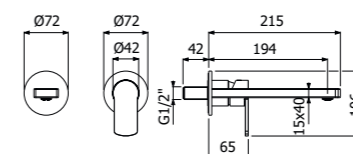

500535 --

Trim esterno 2-piastre miscelatore monocomando lavabo 2 fori incasso a parete
> corpo incasso necessario art **300083**

Exposed components 2-plates wall mounted built-in 2-holes single lever basin mixer
> concealed element required art **300083**

FINITURE | FINISHING

CR	Cromo - Chrome	190,00
CN	Cromo nero - Black chrome	343,00
NB	Nickel spazzolato - Brushed nickel	323,00
OS	Oro spazzolato - Brushed gold	399,00
NE	Nero opaco - Matt black	285,00

IMBALLO | PACKAGING

RICAMBI | SPARE PARTS

16002120