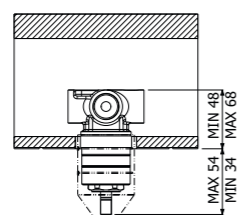

Elemento incasso miscelatore monocomando doccia a parete

Concealed element wall mounted built-in single lever shower mixer

FINITURE | FINISHING

Ottone - Brass 119,00