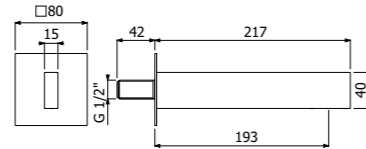

LAVABO
WASHBASIN

500031 --

Bocca lavabo a parete
Wall mounted built-in basin spout

FINITURE | FINISHING

CR Cromo - Chrome 210,00
NB Nickel spazzolato - Brushed nickel 358,00