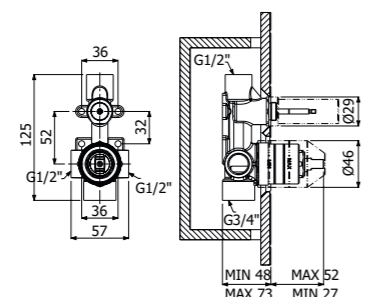

Elemento incasso miscelatore monocomando doccia a parete deviatore 2-vie
Concealed element wall mounted built-in single lever shower mixer 2-ways diverter

FINITURE | FINISHING

Ottone - Brass	169,00

IMBALLO | PACKAGING

RICAMBI | SPARE PARTS

800681 --