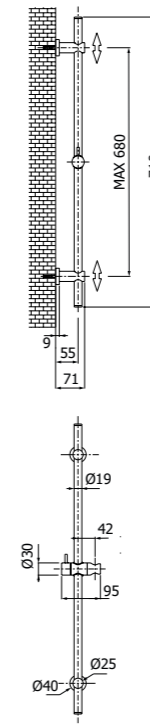

Supporto doccia a parete OLD FASHION
 Wall mounted OLD FASHION hand shower bracket

COMPONENTI & ACCESSORI... ASTE SALISCENDI
COMPONENTS & SPARE PARTS... NAKED SLIDE BARS

900086 --

Asta saliscendi ROUND-710
 ROUND-710 sliding bar