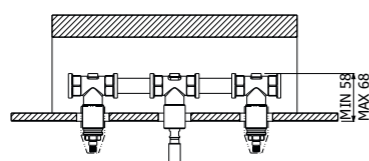

Elemento incasso lavabo/vasca 3 fori a parete
Concealed element 3 holes washbasin/bath mixer

FINITURE | FINISHING

Ottone - Brass	234,00