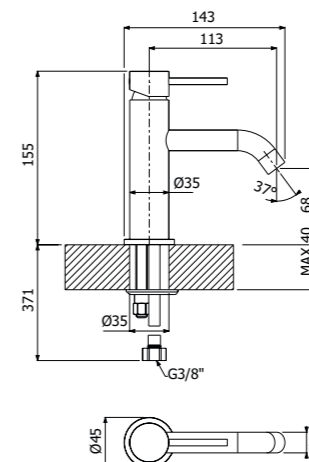

FINITURE | FINISHING

CR	Cromo - Chrome	176,00
CN	Cromo nero - Black chrome	316,00
NB	Nickel spazzolato - Brushed nickel	300,00
OS	Oro spazzolato - Brushed gold	370,00
NE	Nero opaco - Matt black	264,00

IMBALLO | PACKAGING

RICAMBI | SPARE PARTS

500406ECO --