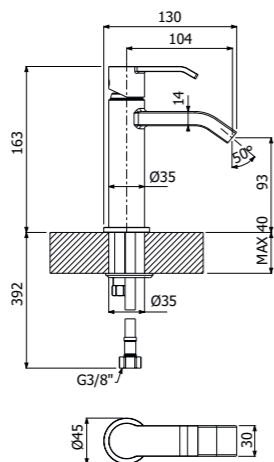

500228 --

Miscelatore monocomando lavabo
> flessibili inox G3/8"
> senza scarico
Single lever basin mixer
> G3/8" stainless steel flexible hoses
> waste not included

FINITURE | FINISHING

CR	Cromo - Chrome	190,00
CN	Cromo nero - Black chrome	341,00
NB	Nickel spazzolato - Brushed nickel	324,00
OS	Oro spazzolato - Brushed gold	399,00
NE	Nero opaco - Matt black	285,00

IMBALLO | PACKAGING

RICAMBI | SPARE PARTS

500261 --