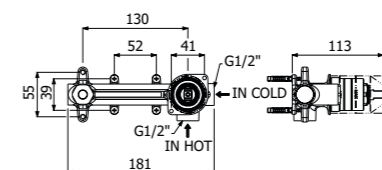

Elemento incasso miscelatore monocomando lavabo 2-fori a parete ECO

ECO concealed element wall mounted built-in 2-holes single lever basin mixer

FINITURE | FINISHING

CR Cromo - Chrome	351,00
NB Nickel spazzolato - Brushed nickel	554,00
OS Oro spazzolato - Brushed gold	669,00
NU Ottone naturale - Natural brass	669,00

IMBALLO | PACKAGING

37,5x28,5x11 8

RICAMBI | SPARE PARTS

16000194

FINITURE | FINISHING

Ottone - Brass	150,00