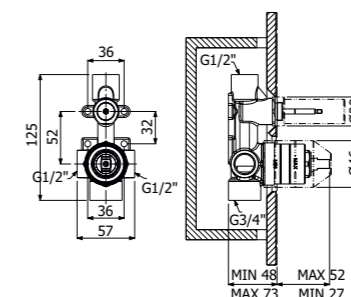

Elemento incasso miscelatore monocomando
doccia a parete deviatore 2-vie
Concealed element wall mounted built-in
single lever shower mixer 2-ways diverter

FINITURE | FINISHING

Ottone - Brass 169,00

IMBALLO | PACKAGING

RICAMBI | SPARE PARTS

16000007

800693 --