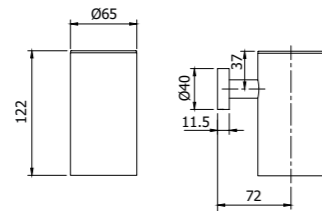

900166 __

FINITURE | FINISHING

CR	Cromo - Chrome	190,00
NE	Nero opaco - Matt black	285,00
NB	Nickel spazzolato - Brushed nickel	323,00
OS	Oro spazzolato - Brushed gold	399,00

900171 __

FINITURE | FINISHING

CR	Cromo - Chrome	120,00
NE	Nero opaco - Matt black	180,00
NB	Nickel spazzolato - Brushed nickel	204,00
OS	Oro spazzolato - Brushed gold	252,00

Dispenser porta spazzolini sospeso
Wall mounted stainless steel toothbrushes dispenser

900157 __

FINITURE | FINISHING

CR	Cromo - Chrome	210,00
NE	Nero opaco - Matt black	315,00
NB	Nickel spazzolato - Brushed nickel	357,00
OS	Oro spazzolato - Brushed gold	441,00

900167 __

FINITURE | FINISHING

CR	Cromo - Chrome	160,00
NE	Nero opaco - Matt black	240,00
NB	Nickel spazzolato - Brushed nickel	272,00
OS	Oro spazzolato - Brushed gold	336,00

900173 __

FINITURE | FINISHING

CR	Cromo - Chrome	100,00
NE	Nero opaco - Matt black	150,00
NB	Nickel spazzolato - Brushed nickel	170,00
OS	Oro spazzolato - Brushed gold	210,00

Dispenser porta spazzolini da appoggio
Free standing stainless steel toothbrushes dispenser

900174 __

FINITURE | FINISHING

CR	Cromo - Chrome	190,00
NE	Nero opaco - Matt black	285,00
NB	Nickel spazzolato - Brushed nickel	323,00
OS	Oro spazzolato - Brushed gold	399,00