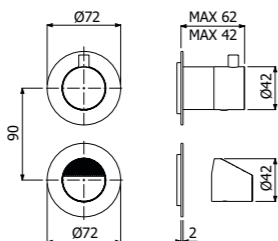

800815 --

Trim esterno miscelatore monocomando doccia deviatore 4-vie incasso a parete
> corpo incasso necessario art **300080**
Exposed components wall mounted built-in single lever shower mixer 4-ways diverter
> concealed element required art **300080**

FINITURE | FINISHING

AC Acciaio inox - Stainless steel 347,00

IMBALLO | PACKAGING

300091 --