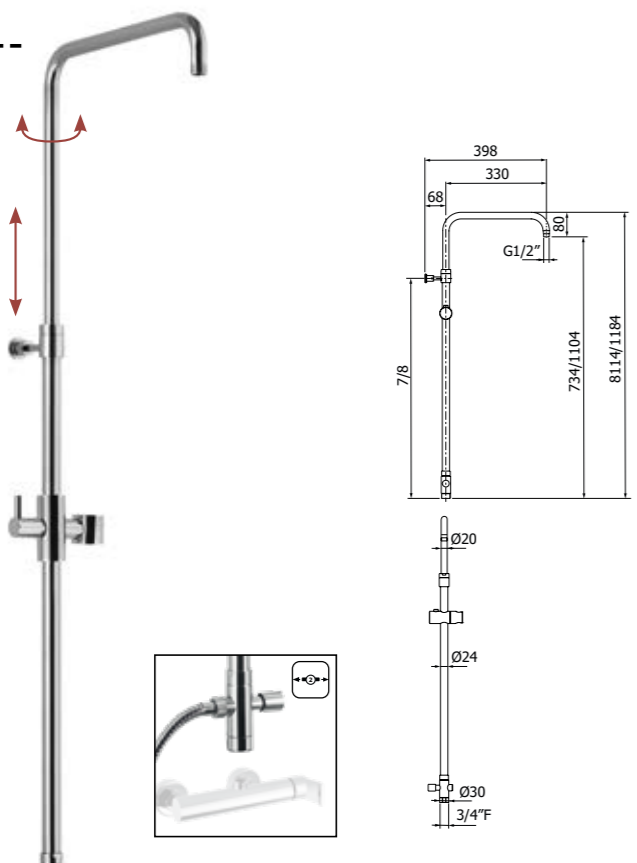

IMBALLO | PACKAGING

800359 --