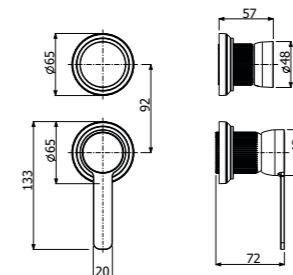

800838 --

FINITURE | FINISHING

CR	Cromo - Chrome	441,00
NE	Nero Opaco - Matt Black	531,00
NB	Nickel Spazzolato - Brushed Nickel	576,00
LN	Nickel Lucido - Polished Nickel	531,00
AB	Tabacco - Tobacco	599,00
OS	Oro Spazzolato - Brushed Gold	644,00
BN	Nickel Nero Spazzolato - Br. Blk. Nickel	644,00

IMBALLO | PACKAGING

Trim esterno miscelatore monocomando doccia deviatore 2-vie incasso a parete
> corpo incasso necessario art **300082**
Exposed components wall mounted built-in single lever shower mixer 2-ways diverter
> concealed element required art **300082**