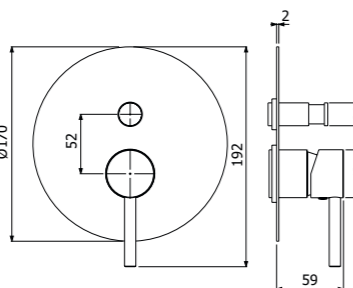

Trim esterno miscelatore monocomando doccia deviatore 2-vie incasso a parete
> piastra inox
> corpo incasso necessario art **300082**
Exposed components wall mounted built-in single lever shower mixer 2-ways diverter
> stainless steel plate
> concealed element required art **300082**

FINITURE | FINISHING

CR Cromo - Chrome 228,00
CN Cromo nero - Black chrome 409,00
NB Nickel spazzolato - Brushed nickel 386,00
OS Oro spazzolato - Brushed gold 476,00
NE Nero opaco - Matt black 340,00

IMBALLO | PACKAGING

23x20,5x10 16