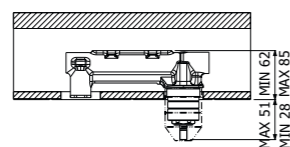

300083 --

Elemento incasso miscelatore monocomando lavabo 2-fori a parete
Concealed element wall mounted built-in 2-holes single lever basin mixer

FINITURE | FINISHING

Ottone - Brass 150,00