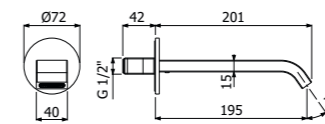

600096 --

Miscelatore monocomando bidet
> flessibili inox G3/8"
> con scarico pop-up push
Single lever bidet mixer
> G3/8" stainless steel flexible hoses
> push pop-up waste included

FINITURE | FINISHING

CR	Cromo - Chrome	269,00
GT	Grafite - Graphite	458,00
NE	Nero opaco - Matt black	404,00

IMBALLO | PACKAGING

RICAMBI | SPARE PARTS

700283 --

Miscelatore monocomando esterno vasca a parete
> con duplex
Wall mounted single lever bath mixer
> with duplex

FINITURE | FINISHING

CR	Cromo - Chrome	536,00
GT	Grafite - Graphite	911,00
NE	Nero opaco - Matt black	805,00

IMBALLO | PACKAGING

RICAMBI | SPARE PARTS

700284 --

Miscelatore monocomando esterno vasca a parete
Wall mounted single lever bath mixer

FINITURE | FINISHING

CR	Cromo - Chrome	440,00
GT	Grafite - Graphite	748,00
NE	Nero opaco - Matt black	660,00

IMBALLO | PACKAGING

RICAMBI | SPARE PARTS

700146 --

Bocca vasca a parete
Wall mounted built-in bath spout

FINITURE | FINISHING

CR	Cromo - Chrome	225,00
GT	Grafite - Graphite	321,00
NE	Nero opaco - Matt black	308,00

IMBALLO | PACKAGING

800007 --

Miscelatore monocomando doccia esterno a parete con uscita acqua inferiore
Wall mounted single lever shower mixer with lower water outlet.

FINITURE | FINISHING

CR	Cromo - Chrome	393,00
GT	Grafite - Graphite	668,00
NE	Nero opaco - Matt black	589,00

IMBALLO | PACKAGING

RICAMBI | SPARE PARTS

800158 --

Miscelatore monocomando doccia esterno a parete con uscita acqua superiore
Wall mounted single lever shower mixer with upper water outlet.

FINITURE | FINISHING

CR	Cromo - Chrome	393,00
GT	Grafite - Graphite	668,00
NE	Nero opaco - Matt black	589,00

IMBALLO | PACKAGING

RICAMBI | SPARE PARTS