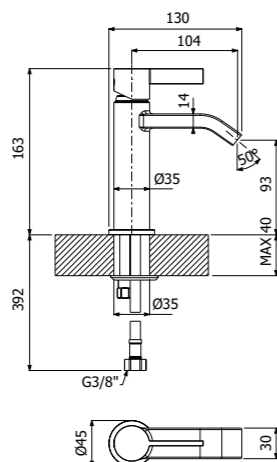

500556 --

Miscelatore monocomando lavabo
> flessibili inox G3/8"
> senza scarico
Single lever basin mixer
> G3/8" stainless steel flexible hoses
> waste not included

FINITURE | FINISHING

CR	Cromo - Chrome	221,00
GT	Grafite - Graphite	376,00
NE	Nero opaco - Matt black	333,00

IMBALLO | PACKAGING

RICAMBI | SPARE PARTS

500424 --