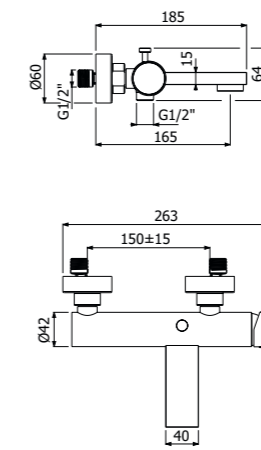

Miscelatore monocomando esterno vasca a parete
Wall mounted single lever bath mixer

FINITURE | FINISHING

CR Cromo - Chrome 475,00
NB Nickel spazzolato - Brushed nickel 808,00

IMBALLO | PACKAGING

RICAMBI | SPARE PARTS

16000756

16000007

700274 --