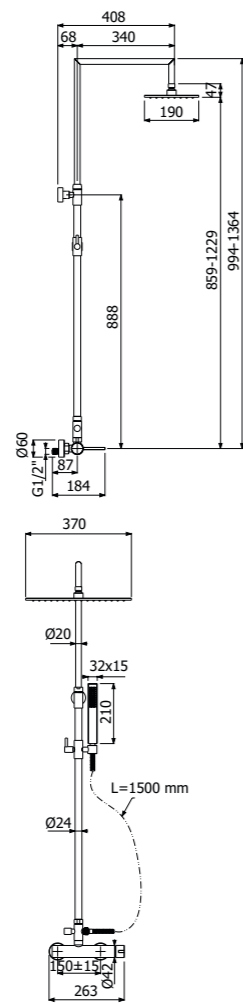

CR Cromo - Chrome 393,00
NB Nickel spazzolato - Brushed nickel 668,00

IMBALLO | PACKAGING

RICAMBI | SPARE PARTS

800396 --

FINITURE | FINISHING

CR Cromo - Chrome	1.396,00
NB Nickel spazzolato - Brushed nickel	2.374,00