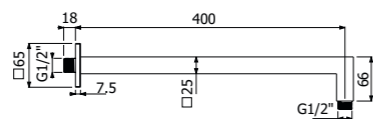

800355 _ _

SQUARE-400 braccio doccia a parete in ottone
1/2"MM 22x22mm - L 400mm
SQUARE-400 wall mounted brass shower arm
1/2"MM 22x22mm - L 400mm