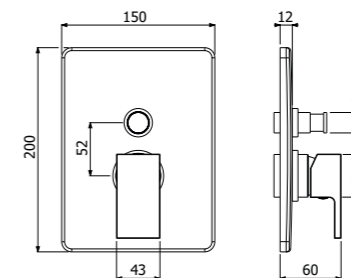

FINITURE | FINISHING

Ottone - Brass 119,00

IMBALLO | PACKAGING

RICAMBI | SPARE PARTS

16000007

800772 --

Trim esterno miscelatore monocomando doccia deviatore 2-vie incasso a parete
> corpo incasso necessario art 300082
Exposed components wall mounted built-in single lever shower mixer 2-ways
> concealed element required art 300082