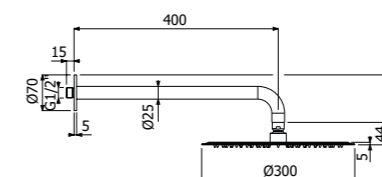

FINITURE | FINISHING

AC Acciaio inox - Stainless steel 677,00

SISTEMA DOCCIA NOX-1 interamente in acciaio, composto da asta saliscendi H 800mm con presa acqua integrata, flessibile doppia aggiratura e doppia calotta conica girevole anti torsione L 1500mm e doccetta monogetto NOX-1 EasyClean

Full Stainless Steel NOX-1 SHOWER SYSTEM composed of sliding bar with water inlet included H 800mm, double interlock anti torsion double conical swivelling flexible hose L 1500mm and EasyClean NOX-1 single spray hand shower

900149 --