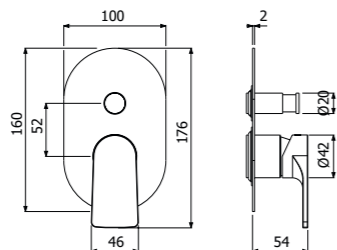

800767 --

Trim esterno miscelatore monocomando doccia deviatore 2-vie incasso a parete
> piastra inox
> corpo incasso necessario art **300082**
Exposed components wall mounted built-in single lever shower mixer 2-ways diverter
> concealed element required art **300082**
> stainless steel plate

FINITURE | FINISHING

CR Cromo - Chrome 195,00
NE Nero opaco - Matt black 293,00

IMBALLO | PACKAGING

300082 --