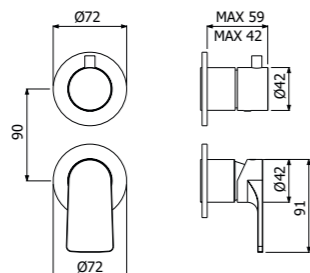

FINITURE | FINISHING

Ottone - Brass 169,00

IMBALLO | PACKAGING

RICAMBI | SPARE PARTS

800722 --

Trim esterno miscelatore monocomando doccia deviatore 3-vie incasso a parete
 > corpo incasso necessario art **300090**
Exposed components wall mounted built-in single lever shower mixer 3-ways diverter
 > concealed element required art **300090**