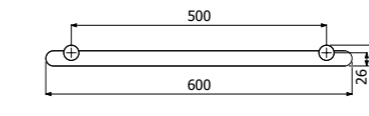

900162 __

FINITURE | FINISHING

CR	Cromo - Chrome	209,00
NE	Nero opaco - Matt black	314,00
NB	Nickel spazzolato - Brushed nickel	355,00
OS	Oro spazzolato - Brushed gold	439,00