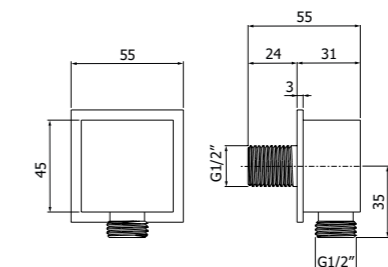

FINITURE | FINISHING

CR	Cromo - Chrome	58,00
CN	Cromo nero - Black chrome	105,00
NB	Nickel spazzolato - Brushed nickel	98,00
OR	Oro - Gold	113,00
OS	Oro spazzolato - Brushed gold	121,00
VO	Vecchio ottone - Old brass	93,00
VR	Vecchio rame - Old copper	93,00
VA	Vecchio argento - Old silver	98,00
GT	Grafite - Graphite	100,00
NE	Nero opaco - Matt black	86,00
BI	Bianco opaco - Matt white	86,00

IMBALLO | PACKAGING

Preso acqua SQUARE FLAT
SQUARE FLAT water inlet