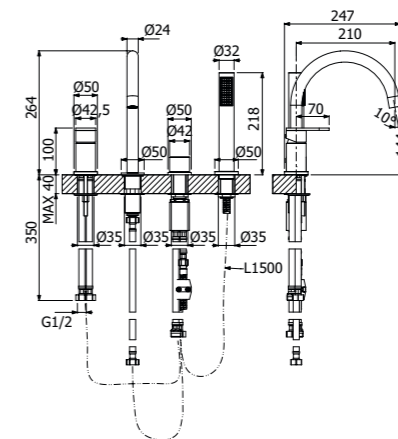

IMBALLO | PACKAGING

RICAMBI | SPARE PARTS

16000007

16000740

700195 --

Miscelatore monocomando 4 fori bordo vasca
> parte incasso inclusa
Deck mounted 4-holes bath mixers
> concealed part included

FINITURE | FINISHING