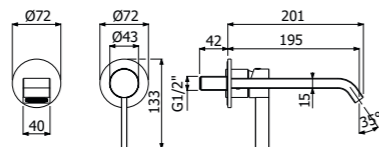

TRIM ESTERNI E INCASSI
EXPOSED & CONCEALED COMPONENTS

500615 --