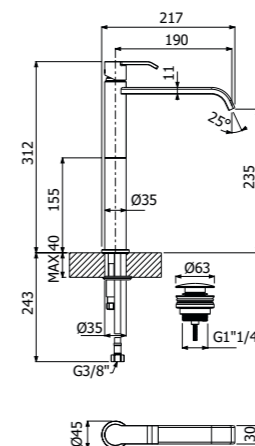

IMBALLO | PACKAGING

RICAMBI | SPARE PARTS

500266 --

Miscelatore monocomando lavabo alto
> flessibili inox G3/8"
> con scarico pop-up push
High single lever basin mixer
> G3/8" stainless steel flexible hoses
> push pop-up waste included

FINITURE | FINISHING

CR	Cromo - Chrome	305,00
CN	Cromo nero - Black chrome	550,00
NB	Nickel spazzolato - Brushed nickel	519,00
OS	Oro spazzolato - Brushed gold	641,00
NE	Nero opaco - Matt black	458,00

IMBALLO | PACKAGING

RICAMBI | SPARE PARTS

500269 --