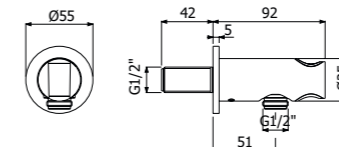

900021

FINITURE | FINISHING

CR	Cromo - Chrome	65,00
CN	Cromo nero - Black chrome	118,00
NB	Nickel spazzolato - Brushed nickel	110,00
OR	Oro - Gold	126,00
OS	Oro spazzolato - Brushed gold	136,00
VO	Vecchio ottone - Old brass	104,00
VR	Vecchio rame - Old copper	104,00
VA	Vecchio argento - Old silver	110,00
GT	Grafite - Graphite	111,00
NE	Nero opaco - Matt black	98,00
BI	Bianco opaco - Matt white	98,00