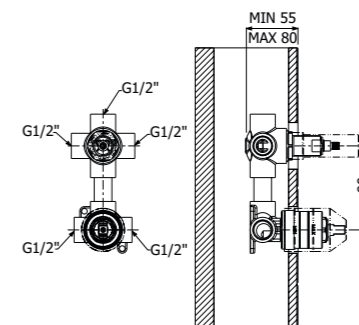

Elemento incasso miscelatore monocomando doccia a parete deviatore 3-vie
Concealed element wall mounted built-in single lever shower mixer 3-ways diverter

FINITURE | FINISHING

Ottone - Brass 213,00

IMBALLO | PACKAGING

RICAMBI | SPARE PARTS

800720 --