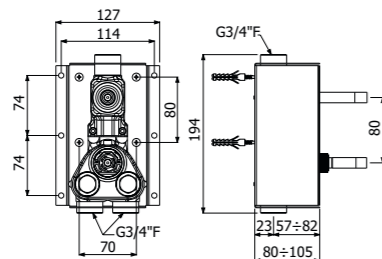

**TERMOSTATICI
THERMOSTATIC**

300013 --