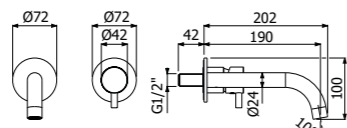

500536 --

Trim esterno 2-piastre miscelatore monocomando lavabo 2 fori incasso a parete
> corpo incasso necessario art **300083**
Exposed components 2-plates wall mounted built-in 2-holes single lever basin mixer
> concealed element required art **300083**

FINITURE | FINISHING

CR	Cromo - Chrome	225,00
CN	Cromo nero - Black chrome	409,00
NB	Nickel spazzolato - Brushed nickel	386,00
OS	Oro spazzolato - Brushed gold	476,00
NE	Nero opaco - Matt black	340,00