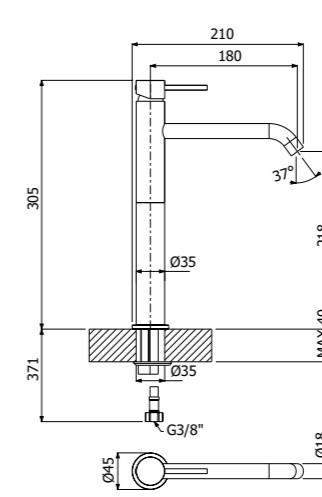

500444 --

Miscelatore monocomando lavabo alto
> flessibili inox G3/8"
> con scarico pop-up push
High single lever basin mixer
> G3/8" stainless steel flexible hoses
> push pop-up waste included

FINITURE | FINISHING

CR	Cromo - Chrome	291,00
CN	Cromo nero - Black chrome	525,00
NB	Nickel spazzolato - Brushed nickel	495,00
OS	Oro spazzolato - Brushed gold	613,00
NE	Nero opaco - Matt black	438,00

IMBALLO | PACKAGING

RICAMBI | SPARE PARTS

500444ECO --

Miscelatore monocomando lavabo alto ECO
> flessibili inox G3/8"
> con scarico pop-up push
High ECO single lever basin mixer
> G3/8" stainless steel flexible hoses
> push pop-up waste included

FINITURE | FINISHING

CR	Cromo - Chrome	315,00
CN	Cromo nero - Black chrome	549,00
NB	Nickel spazzolato - Brushed nickel	519,00
OS	Oro spazzolato - Brushed gold	636,00
NE	Nero opaco - Matt black	461,00

IMBALLO | PACKAGING

RICAMBI | SPARE PARTS

500444WS --

Miscelatore monocomando lavabo alto WS
> flessibili inox G3/8"
> con scarico pop-up push
High WS single lever basin mixer
> G3/8" stainless steel flexible hoses
> push pop-up waste included

FINITURE | FINISHING

CR	Cromo - Chrome	315,00
CN	Cromo nero - Black chrome	549,00
NB	Nickel spazzolato - Brushed nickel	519,00
OS	Oro spazzolato - Brushed gold	636,00
NE	Nero opaco - Matt black	461,00

IMBALLO | PACKAGING

RICAMBI | SPARE PARTS

500417 --

Miscelatore monocomando lavabo alto
> flessibili inox G3/8"
> senza scarico
High single lever basin mixer
> G3/8" stainless steel flexible hoses
> waste not included

FINITURE | FINISHING

CR	Cromo - Chrome	244,00
CN	Cromo nero - Black chrome	439,00
NB	Nickel spazzolato - Brushed nickel	414,00
OS	Oro spazzolato - Brushed gold	511,00
NE	Nero opaco - Matt black	366,00

IMBALLO | PACKAGING

RICAMBI | SPARE PARTS