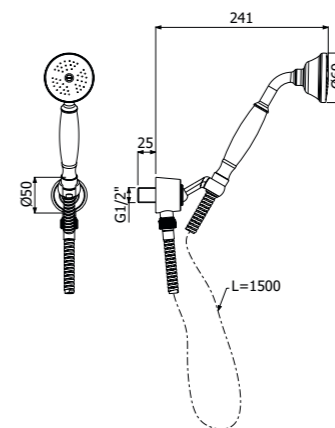

IMBALLO | PACKAGING

900117 --