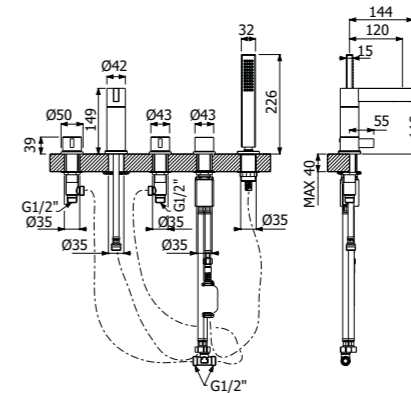

FINITURE | FINISHING

CR Cromo - Chrome 1.540,00
NB Nickel spazzolato - Brushed nickel 2.618,00

IMBALLO | PACKAGING

RICAMBI | SPARE PARTS

700096 --

Gruppo miscelazione 5 fori bordo vasca
> 2 vitoni
> parte incasso inclusa
Deck mounted built-in 5 holes bath mixer
> 2 valves
> concealed element included