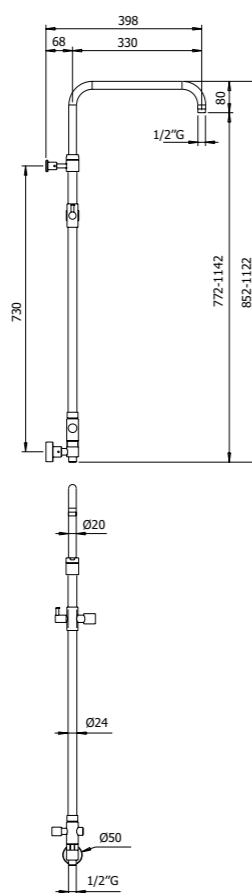

IMBALLO | PACKAGING

RICAMBI | SPARE PARTS

800472 --