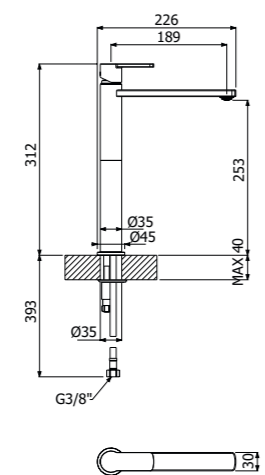

IMBALLO | PACKAGING

RICAMBI | SPARE PARTS

500246 --