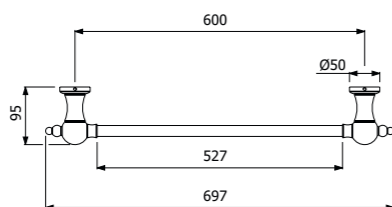

Barra porta asciugamano a parete
> L 600mm
Wall mounted stainless steel towel rail
> L 600mm

FINITURE | FINISHING

CR	Cromo - Chrome	218,00
VO	Vecchio ottone - Old brass	349,00
VR	Vecchio rame - Old copper	349,00
VA	Vecchio argento - Old silver	371,00
OR	Oro - Gold	425,00

IMBALLO | PACKAGING

67,3x12,5x6,6 0,8

900048_ _