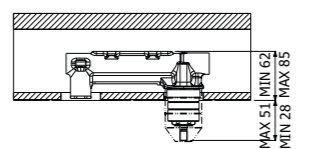

Trim esterno mono - piastra miscelatore monocomando lavabo 2-fori incasso a parete
> corpo incasso necessario art **300083**

Exposed components single plate wall mounted built-in 2-holes single lever basin mixer
> concealed element required art **300083**

300083 --

FINITURE | FINISHING

Ottone - Brass	150,00