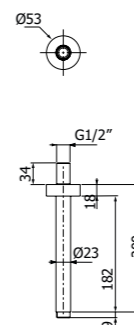

800087 _ _

ROUND-200 braccio doccia verticale tondo in
ottone 1/2"MM diam 23mm - H 200mm
ROUND-200 hanging brass shower arm
1/2"MM diam 23mm - H 200mm