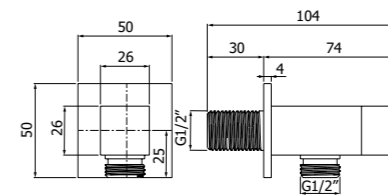

IMBALLO | PACKAGING

Preso acqua ROUND FLAT
ROUND FLAT water inlet

900095

FINITURE | FINISHING

CR	Cromo - Chrome	71,00
CN	Cromo nero - Black chrome	129,00
NB	Nickel spazzolato - Brushed nickel	121,00
OR	Oro - Gold	139,00
OS	Oro spazzolato - Brushed gold	150,00
VO	Vecchio ottone - Old brass	114,00
VR	Vecchio rame - Old copper	114,00
VA	Vecchio argento - Old silver	121,00
GT	Grafite - Graphite	124,00
NE	Nero opaco - Matt black	108,00
BI	Bianco opaco - Matt white	108,00

IMBALLO | PACKAGING

Preso acqua SQUARE SIDE
SQUARE SIDE water inlet

900096