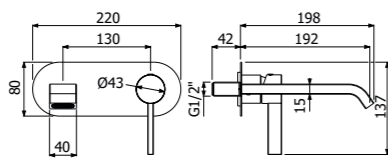

IMBALLO | PACKAGING

Trim esterno 2-piastre miscelatore monocomando lavabo 2 fori incasso a parete
> corpo incasso necessario art **300083**

Exposed components 2-plates wall mounted built-in 2-holes single lever basin mixer
> concealed element required art **300083**

500617 --

FINITURE | FINISHING

CR	Cromo - Chrome	294,00
GT	Grafite - Graphite	500,00
NE	Nero opaco - Matt black	441,00

IMBALLO | PACKAGING

Trim esterno mono - piastra miscelatore monocomando lavabo 2-fori incasso a parete
> corpo incasso necessario art **300083**

Exposed components single plate wall mounted built-in 2-holes single lever basin mixer
> concealed element required art **300083**

300083 --