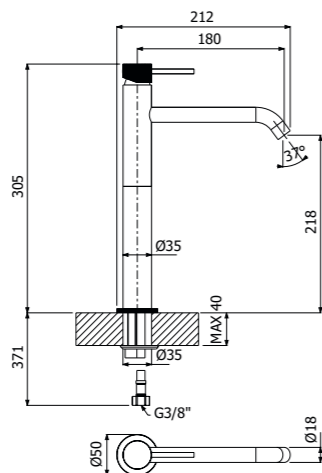

**LAVABO
WASHBASIN**

500494 --

Miscelatore monocomando lavabo alto
> flessibili inox G3/8"
> senza scarico
High single lever basin mixer
> G3/8" stainless steel flexible hoses
> waste not included

FINITURE | FINISHING

CR	Cromo - Chrome	306,00
NB	Nickel spazzolato - Brushed nickel	476,00
OS	Oro spazzolato - Brushed gold	574,00
NU	Ottone naturale - Natural brass	574,00

IMBALLO | PACKAGING

RICAMBI | SPARE PARTS

500494ECO --

Miscelatore monocomando lavabo alto ECO
> flessibili inox G3/8"
> senza scarico
ECO high single lever basin mixer
> G3/8" stainless steel flexible hoses
> waste not included

FINITURE | FINISHING

CR	Cromo - Chrome	330,00
NB	Nickel spazzolato - Brushed nickel	100,00
OS	Oro spazzolato - Brushed gold	598,00
NU	Ottone naturale - Natural brass	598,00

IMBALLO | PACKAGING

RICAMBI | SPARE PARTS

500494WS --

Miscelatore monocomando lavabo alto WS
> flessibili inox G3/8"
> senza scarico
WS high single lever basin mixer
> G3/8" stainless steel flexible hoses
> waste not included

FINITURE | FINISHING

CR	Cromo - Chrome	330,00
NB	Nickel spazzolato - Brushed nickel	100,00
OS	Oro spazzolato - Brushed gold	598,00
NU	Ottone naturale - Natural brass	598,00

IMBALLO | PACKAGING

RICAMBI | SPARE PARTS

**LAVABO
WASHBASIN**

500482 --

Miscelatore monocomando lavabo alto
> flessibili inox G3/8"
> con scarico pop-up push
High single lever basin mixer
> G3/8" stainless steel flexible hoses
> push pop-up waste included

FINITURE | FINISHING

CR	Cromo - Chrome	354,00
NB	Nickel spazzolato - Brushed nickel	558,00
OS	Oro spazzolato - Brushed gold	675,00
NU	Ottone naturale - Natural brass	675,00

IMBALLO | PACKAGING

RICAMBI | SPARE PARTS

500482ECO --