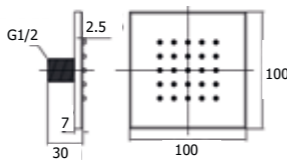

800372 --

FINITURE | FINISHING

CR	Cromo - Chrome	99,00
NB	Nickel spazzolato - Brushed nickel	168,00

Body sprays SQUARE incasso a parete monogetto EasyClean ½"M. Parte incasso in ottone - trim esterno in ABS. 100x100mm

SQUARE wall mounted built-in single spray EasyClean body sprays ½"M. Brass concealed part included - ABS exposed trim. 100x100mm