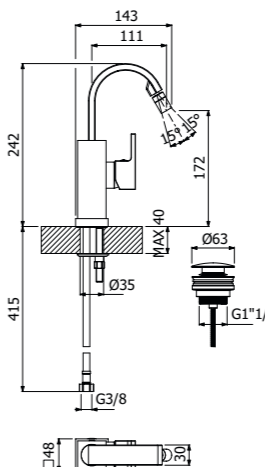

FINITURE | FINISHING

CR Cromo - Chrome 581,00
NB Nickel spazzolato - Brushed nickel 966,00

IMBALLO | PACKAGING

RICAMBI | SPARE PARTS

700269--