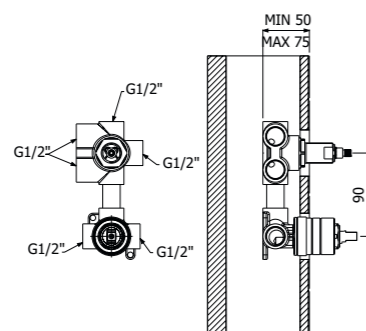

IMBALLO | PACKAGING

300091 --

Elemento incasso miscelatore monocomando doccia a parete deviatore 4-vie

Concealed element wall mounted built-in single lever shower mixer 4-ways diverter

FINITURE | FINISHING

Ottone - Brass	244,00

IMBALLO | PACKAGING

RICAMBI | SPARE PARTS