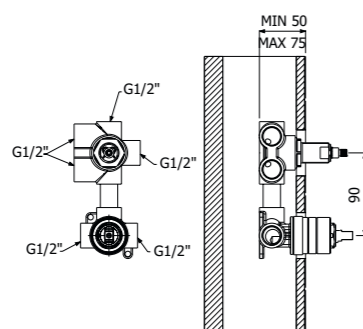

Elemento incasso miscelatore monocomando doccia a parete deviatore 4-vie
Concealed element wall mounted built-in single lever shower mixer 4-ways diverter

FINITURE | FINISHING

Ottone - Brass 244,00

IMBALLO | PACKAGING

RICAMBI | SPARE PARTS

900135 --