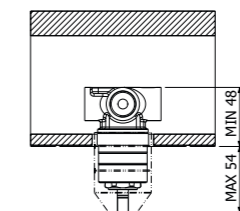

> corpo incasso necessario art **300081**

Exposed components wall mounted built-in single lever shower mixer
> concealed element required art **300081**

300081 --

FINITURE | FINISHING

Ottone - Brass	119,00
----------------	--------