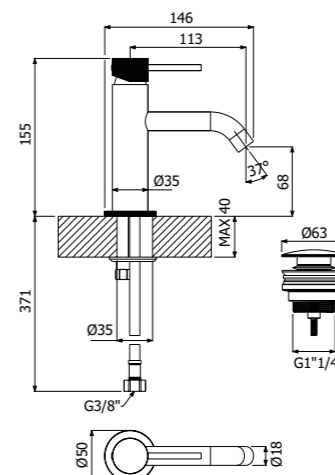

Miscelatore monocomando lavabo ECO
> flessibili inox G3/8"
> con scarico pop-up push
ECO single lever basin mixer
> G3/8" stainless steel flexible hoses
> push pop-up waste included

FINITURE | FINISHING

CR Cromo - Chrome	310,00
NB Nickel spazzolato - Brushed nickel	468,00
OS Oro spazzolato - Brushed gold	556,00
NU Ottone naturale - Natural brass	556,00

IMBALLO | PACKAGING

RICAMBI | SPARE PARTS

500481WS --