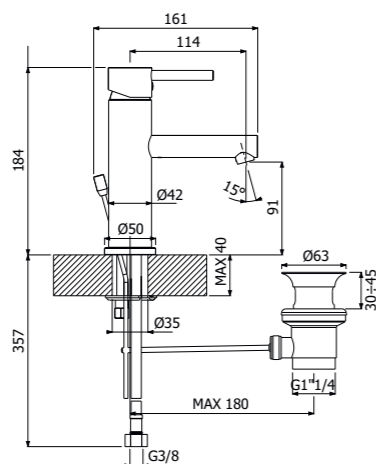

RICAMBI | SPARE PARTS

500003 _ _

Miscelatore monocomando lavabo
 > flessibili inox G3/8"
 > senza scarico ad asta 1 1/4"
 Single lever basin mixer
 > G3/8" stainless steel flexible hoses
 > 1 1/4" rod waste included