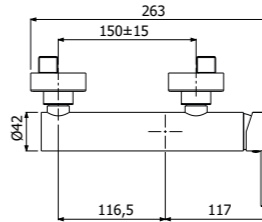

800059 --

Miscelatore monocomando doccia esterno a parete con uscita acqua inferiore
Wall mounted single lever shower mixer with lower water outlet.