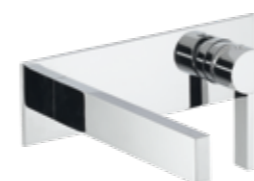

Trim esterno mono - piastra miscelatore monocomando lavabo 2-fori incasso a parete
> corpo incasso necessario art **300083**
Exposed components single plate wall mounted built-in 2-holes single lever basin mixer
> *concealed element required art 300083*

FINITURE | FINISHING

CR Cromo - Chrome	339,00
NB Nickel spazzolato - Brushed nickel	576,00