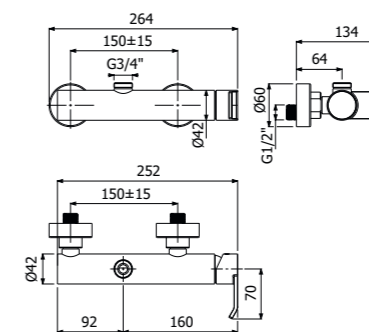

Miscelatore monocomando doccia esterno a parete con uscita acqua superiore
Wall mounted single lever shower mixer with upper water outlet.

FINITURE | FINISHING

CR	Cromo - Chrome	303,00
CN	Cromo nero - Black chrome	545,00
NB	Nickel spazzolato - Brushed nickel	514,00
OS	Oro spazzolato - Brushed gold	635,00
NE	Nero opaco - Matt black	454,00

IMBALLO | PACKAGING

RICAMBI | SPARE PARTS