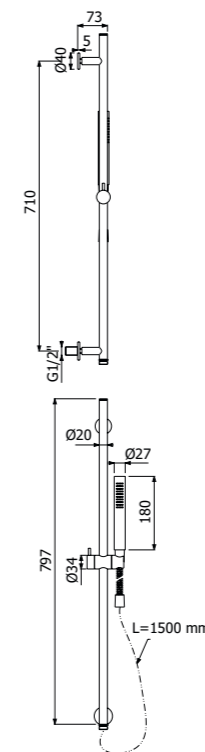

300090 --

Elemento incasso miscelatore monocomando doccia a parete deviatore 3-vie
Concealed element wall mounted built-in single lever shower mixer 3-ways diverter

FINITURE | FINISHING

Ottone - Brass 213,00

IMBALLO | PACKAGING

RICAMBI | SPARE PARTS

800815 --

Trim esterno miscelatore monocomando doccia deviatore 4-vie incasso a parete
> corpo incasso necessario art **300080**
Exposed components wall mounted built-in single lever shower mixer 4-ways diverter
> concealed element required art **300080**

FINITURE | FINISHING

AC Acciaio inox - Stainless steel 347,00

IMBALLO | PACKAGING

300091 --

Elemento incasso miscelatore monocomando doccia a parete deviatore 4-vie
Concealed element wall mounted built-in single lever shower mixer 4-ways diverter

FINITURE | FINISHING

Ottone - Brass 244,00

IMBALLO | PACKAGING

RICAMBI | SPARE PARTS

900135 --

FINITURE | FINISHING

AC Acciaio inox - Stainless steel 677,00

SISTEMA DOCCIA NOX-1 interamente in acciaio, composto da asta saliscendi H 800mm con presa acqua integrata, flessibile doppia aggiratura e doppia calotta conica girevole anti torsione L 1500mm e doccetta monogetto NOX-1 EasyClean

Full Stainless Steel NOX-1 SHOWER SYSTEM composed of sliding bar with water inlet included H 800mm, double interlock anti torsion double conical swivelling flexible hose L 1500mm and EasyClean NOX-1 single spray hand shower

900149 --

FINITURE | FINISHING

AC Acciaio inox - Stainless steel 347,00

SISTEMA DOCCIA NOX ROUND 300/5 interamente in acciaio, composto da braccio doccia a parete ROUND-400 e soffione mono getto EasyClean ROUND 300/5 SLIM

Full Stainless Steel NOX ROUND 300/5 SHOWER SYSTEM composed of ROUND-400 wall mounted shower arm and EasyClean ROUND 300/5 SLIM single spray showerhead.