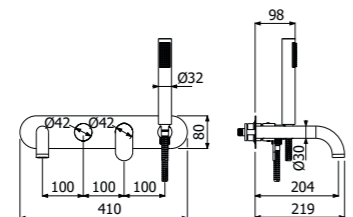

IMBALLO | PACKAGING

RICAMBI | SPARE PARTS

16001442

700265 --

Trim esterno miscelatore monocomando
vasca a parete
> corpo incasso necessario art **300089**
Exposed components single lever bath mixer
> concealed element required art **300089**