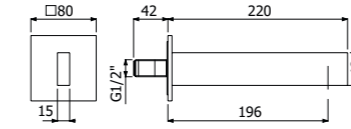

300089 --

FINITURE | FINISHING

Ottone - Brass 431,00

IMBALLO | PACKAGING

RICAMBI | SPARE PARTS

Elemento incasso miscelatore monocomando vasca a parete

Concealed element wall mounted built-in single lever bath mixer

700127 --

FINITURE | FINISHING

CR Cromo - Chrome 1.650,00
NB Nickel spazzolato - Brushed nickel 2.969,00

IMBALLO | PACKAGING

RICAMBI | SPARE PARTS

Piantana da terra bordo vasca
> con miscelatore monocomando
> parte incasso a pavimento inclusa

Floor pillar bath mixer
> with single lever
> floor concealed element included

700110 --

FINITURE | FINISHING

CR Cromo - Chrome 221,00
NB Nickel spazzolato - Brushed nickel 376,00

IMBALLO | PACKAGING

Bocca vasca a parete
> parte incasso inclusa
Wall mounted built-in bath spout
> concealed part included