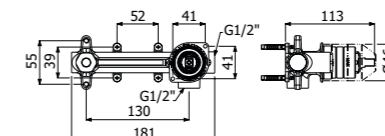

300083 --

Elemento incasso miscelatore monocomando lavabo 2-fori a parete

Concealed element wall mounted built-in 2-holes single lever basin mixer

FINITURE | FINISHING

Ottone - Brass	150,00