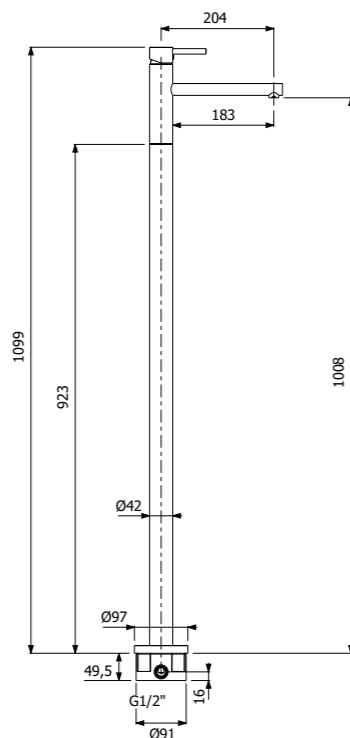

LAVABO E BIDET
WASHBASIN & BIDET

500087 --