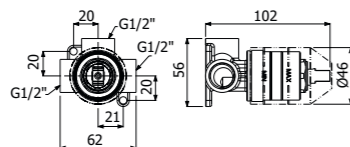

Elemento incasso miscelatore monocomando doccia a parete

Concealed element wall mounted built-in single lever shower mixer

FINITURE | FINISHING

Ottone - Brass 119,00