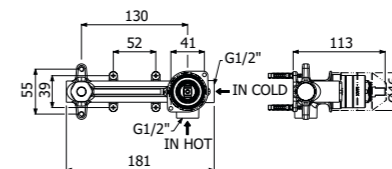

300083ECO --

Elemento incasso miscelatore monocomando lavabo 2-fori a parete ECO
ECO concealed element wall mounted built-in 2-holes single lever basin mixer

FINITURE | FINISHING

Ottone - Brass	175,00