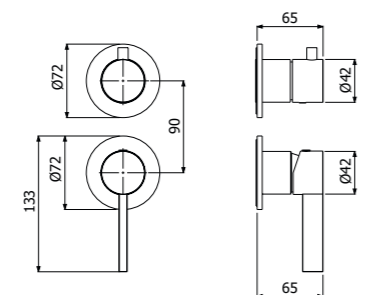

FINITURE | FINISHING

Ottone - Brass	169,00
----------------	--------

IMBALLO | PACKAGING

RICAMBI | SPARE PARTS

800681 --

Trim esterno miscelatore monocomando doccia deviatore 3-vie incasso a parete
 > corpo incasso necessario art **300090**
Exposed components wall mounted built-in single lever shower mixer 3-ways diverter
 > *concealed element required art **300090***