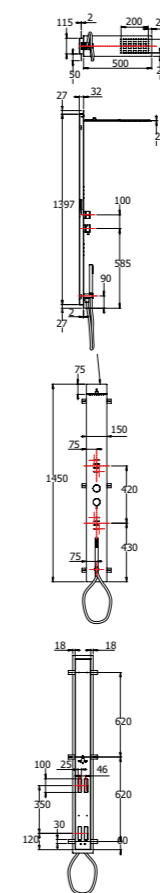

IMBALLO | PACKAGING

800462 --