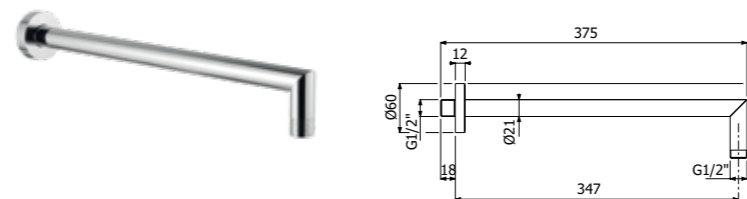

S45-350 braccio doccia a parete in ottone 1/2"MM diam 23mm - L 350mm

S45-350 wall mounted brass shower arm 1/2"MM diam 23mm - L 350mm

FINITURE | FINISHING

CR	Cromo - Chrome	108,00
CN	Cromo nero - Black chrome	193,00
NB	Nickel spazzolato - Brushed nickel	183,00
OR	Oro - Gold	209,00
OS	Oro spazzolato - Brushed gold	225,00
VO	Vecchio ottone - Old brass	173,00
VR	Vecchio rame - Old copper	173,00
VA	Vecchio argento - Old silver	183,00
GT	Grafite - Graphite	186,00
NE	Nero opaco - Matt black	161,00
BI	Bianco opaco - Matt white	161,00

IMBALLO | PACKAGING