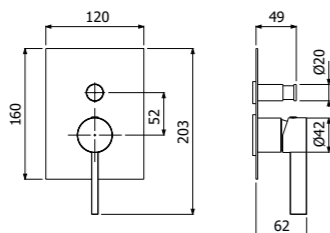

IMBALLO | PACKAGING

RICAMBI | SPARE PARTS

16000007

Elemento incasso miscelatore monocomando doccia a parete

Concealed element wall mounted built-in single lever shower mixer

800650 --

FINITURE | FINISHING

CR Cromo - Chrome 234,00
NB Nickel spazzolato - Brushed nickel 398,00

IMBALLO | PACKAGING

Trim esterno miscelatore monocomando doccia deviatore 2-vie incasso a parete

> corpo incasso necessario art **300082**

Exposed components wall mounted built-in single lever shower mixer 2-ways diverter

> concealed element required art **300082**