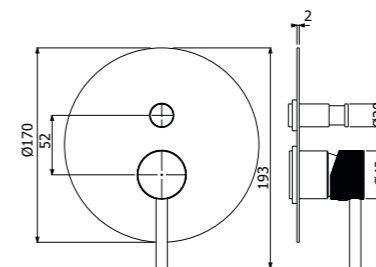

Trim esterno miscelatore monocomando doccia deviatore 2-vie incasso a parete

> piastra inox

> corpo incasso necessario art **300082**

Exposed components wall mounted built-in single lever shower mixer 2-ways

> stainless steel plate

> concealed element required art **300082**

FINITURE | FINISHING

CR Cromo - Chrome 290,00
NB Nickel spazzolato - Brushed nickel 449,00
OS Oro spazzolato - Brushed gold 539,00
NU Ottone naturale - Natural brass 539,00

IMBALLO | PACKAGING

300082 --