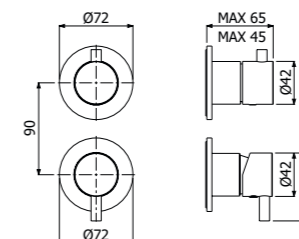

FINITURE | FINISHING

Ottone - Brass 169,00

IMBALLO | PACKAGING

RICAMBI | SPARE PARTS

16000007

800693 --

Trim esterno miscelatore monocomando doccia
deviatore 3-vie incasso a parete
> corpo incasso necessario art **300090**
Exposed components wall mounted built-in
single lever shower mixer 3-ways diverter
> concealed element required art **300090**