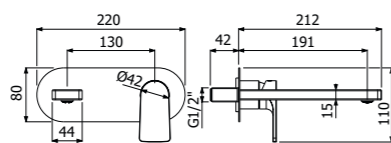

500577 --

Trim esterno mono - piastra miscelatore monocomando lavabo 2-fori incasso a parete
> corpo incasso necessario art **300083**

Exposed components single plate wall mounted built-in 2-holes single lever basin mixer
> *concealed element required art **300083***

FINITURE | FINISHING

CR Cromo - Chrome 241,00
NE Nero opaco - Matt black 363,00

IMBALLO | PACKAGING

RICAMBI | SPARE PARTS