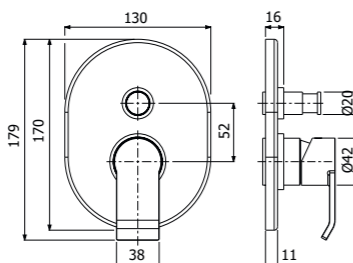

IMBALLO | PACKAGING

RICAMBI | SPARE PARTS

16000007

Elemento incasso miscelatore monocomando doccia a parete

Concealed element wall mounted built-in single lever shower mixer

800647 --

FINITURE | FINISHING

CR	Cromo - Chrome	145,00
CN	Cromo nero - Black chrome	261,00
NB	Nickel spazzolato - Brushed nickel	246,00
OS	Oro spazzolato - Brushed gold	305,00
NE	Nero opaco - Matt black	218,00

IMBALLO | PACKAGING

Trim esterno miscelatore monocomando doccia deviatore 2-vie incasso a parete

> corpo incasso necessario art **300082**

Exposed components wall mounted built-in single lever shower mixer 2-ways

> *concealed element required art **300082***