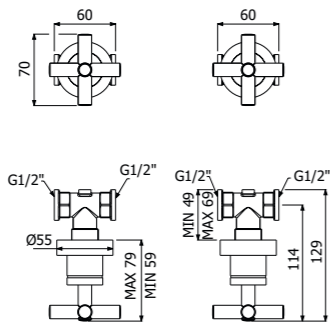

16000648

800244 --

Coppia rubinetti con vitone incasso doccia a parete
> 2 parti incasso incluse
Wall mounted built-in twin set valves shower mixers
> 2 concealed parts included

FINITURE | FINISHING

CR	Cromo - Chrome	214,00
NB	Nickel spazzolato - Brushed nickel	384,00
OR	Oro - Gold	415,00
NE	Nero opaco - Matt black	320,00