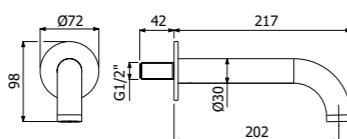

600090 --

Miscelatore monocomando bidet
> flessibili inox G3/8"
> senza scarico
Single lever bidet mixer
> G3/8" stainless steel flexible hoses
> waste not included

FINITURE | FINISHING

CR	Cromo - Chrome	380,00
NE	Nero opaco - Matt black	572,00
NB	Nickel spazzolato - Brushed nickel	644,00
OS	Oro spazzolato - Brushed gold	798,00
NENB	Nero/Nickel - Black/Nickel	589,00
NBNE	Nickel/Nero - Nickel/Black	622,00

IMBALLO | PACKAGING

RICAMBI | SPARE PARTS

600091 --

Miscelatore monocomando bidet
> flessibili inox G3/8"
> con scarico pop-up push
Single lever bidet mixer
> G3/8" stainless steel flexible hoses
> push pop-up waste included

FINITURE | FINISHING

CR	Cromo - Chrome	418,00
NE	Nero opaco - Matt black	627,00
NB	Nickel spazzolato - Brushed nickel	710,00
OS	Oro spazzolato - Brushed gold	878,00
NENB	Nero/Nickel - Black/Nickel	644,00
NBNE	Nickel/Nero - Nickel/Black	688,00

IMBALLO | PACKAGING

RICAMBI | SPARE PARTS

700112 --

Bocca tonda vasca a parete
Round wall mounted built-in bath spout

FINITURE | FINISHING

CR	Cromo - Chrome	163,00
NE	Nero opaco - Matt black	244,00
NB	Nickel spazzolato - Brushed nickel	276,00
OS	Oro spazzolato - Brushed gold	341,00

IMBALLO | PACKAGING

RICAMBI | SPARE PARTS

700146 --

Bocca quadra vasca a parete
Square wall mounted built-in bath spout

FINITURE | FINISHING

CR	Cromo - Chrome	225,00
NE	Nero opaco - Matt black	308,00
NB	Nickel spazzolato - Brushed nickel	340,00
OS	Oro spazzolato - Brushed gold	406,00

IMBALLO | PACKAGING

700259 --

Gruppo miscelazione 5 fori bordo vasca
> 2 vitoni
> canna "C"
> parte incasso inclusa
Deck mounted built-in 5 holes bath mixer
> 2 valves
> spout model "C"
> concealed element included

FINITURE | FINISHING