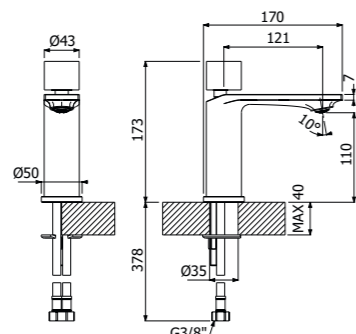

FINITURE | FINISHING

CR	Cromo - Chrome	380,00
NE	Nero opaco - Matt black	570,00
NB	Nickel spazzolato - Brushed nickel	646,00
OS	Oro spazzolato - Brushed gold	798,00
NENB	Nero/Nickel - Black/Nickel	586,00
NBNE	Nickel/Nero - Nickel/Black	624,00

IMBALLO | PACKAGING

RICAMBI | SPARE PARTS

500448 --