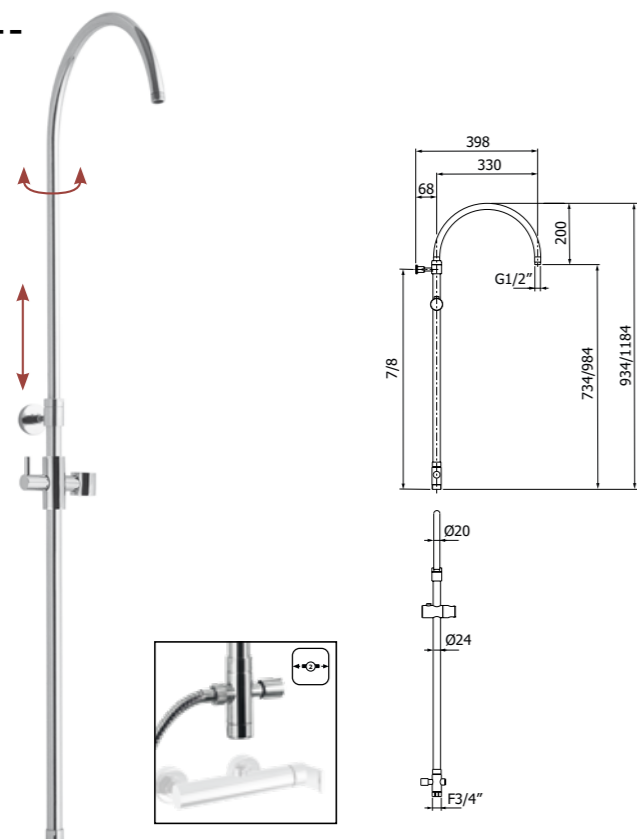

800356 --

FINITURE | FINISHING

CR	Cromo - Chrome	329,00
CN	Cromo nero - Black chrome	591,00
NB	Nickel spazzolato - Brushed nickel	559,00
OR	Oro - Gold	641,00

Colonna doccia 01-C1 interamente in ottone, braccio girevole e regolabile in altezza, deviatore a 2-vie 3/4" F per installazione diretta su miscelatore esterno doccia/uscita acqua superiore (non incluso)

01-C1 full brass shower column, turnable and adjustable arm, 2-ways diverter 3/4" F to install on exposed shower mixer/upper water outlet (not included)

IMBALLO | PACKAGING

800359 --

FINITURE | FINISHING

CR	Cromo - Chrome	329,00
CN	Cromo nero - Black chrome	591,00
NB	Nickel spazzolato - Brushed nickel	559,00
OR	Oro - Gold	641,00

Colonna doccia 02-C1 interamente in ottone, braccio girevole e regolabile in altezza, deviatore a 2-vie 3/4" F per installazione diretta su miscelatore esterno doccia/uscita acqua superiore (non incluso)

02-C1 full brass shower column, turnable and adjustable arm, 2-ways diverter 3/4" F to install on exposed shower mixer/upper water outlet (not included)

IMBALLO | PACKAGING

800593 --

FINITURE | FINISHING

CR	Cromo - Chrome	428,00
CN	Cromo nero - Black chrome	770,00
NB	Nickel spazzolato - Brushed nickel	728,00
OR	Oro - Gold	834,00
OS	Oro spazzolato - Brushed gold	898,00
VO	Vecchio ottone - Old brass	685,00
VR	Vecchio rame - Old copper	685,00

Colonna doccia 05-C0 interamente in ottone, braccio girevole e regolabile in altezza, attacco 3/4" F per installazione diretta su miscelatore esterno doccia/uscita acqua superiore (non incluso)

05-C0 full brass shower column, turnable and adjustable arm, connection 3/4" F to install on exposed shower mixer/upper water outlet (not included)

IMBALLO | PACKAGING