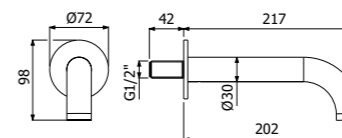

700287 --

Miscelatore monocomando esterno vasca a parete
Wall mounted single lever bath mixer

FINITURE | FINISHING

CR Cromo - Chrome	386,00
NB Nickel spazzolato - Brushed nickel	613,00
OS Oro spazzolato - Brushed gold	741,00
NU Ottone naturale - Natural brass	741,00

IMBALLO | PACKAGING

RICAMBI | SPARE PARTS

700290 --

Trim esterno vasca 3 fori a parete
> 2 vitoni
> corpo incasso necessario art **300092**
Exposed components 3-holes single lever bath mixer
> 2 valves
> concealed element required art **300092**

FINITURE | FINISHING

CR Cromo - Chrome	394,00
NB Nickel spazzolato - Brushed nickel	628,00
OS Oro spazzolato - Brushed gold	746,00
NU Ottone naturale - Natural brass	746,00

IMBALLO | PACKAGING

RICAMBI | SPARE PARTS

300092 --

Elemento incasso gruppo miscelazione lavabo/vasca 3 fori a parete
Concealed element 3 holes washbasin/bath mixer

FINITURE | FINISHING

Ottone - Brass	234,00

IMBALLO | PACKAGING

RICAMBI | SPARE PARTS

700291 --

Trim esterno miscelatore monocomando vasca 4 fori a parete
> corpo incasso necessario art **300089**
Exposed components 4-holes single lever bath mixer
> concealed element required art **300089**

FINITURE | FINISHING

CR Cromo - Chrome	919,00
NB Nickel spazzolato - Brushed nickel	1.406,00
OS Oro spazzolato - Brushed gold	1.684,00
NU Ottone naturale - Natural brass	1.684,00

IMBALLO | PACKAGING

RICAMBI | SPARE PARTS

300089 --

Elemento incasso miscelatore monocomando 4 fori vasca a parete
Concealed element 4 holes wall mounted built-in single lever bath mixer

FINITURE | FINISHING

Ottone - Brass	475,00

IMBALLO | PACKAGING

RICAMBI | SPARE PARTS

700112 --

Bocca vasca a parete
> parte incasso inclusa
Wall mounted built-in bath spout
> concealed part included

FINITURE | FINISHING