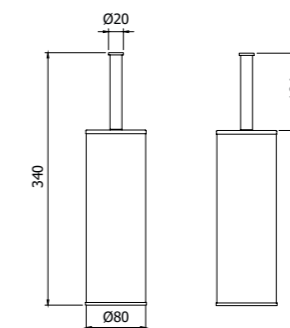

FINITURE | FINISHING

CR Cromo - Chrome 100,00

Porta spazzolini da appoggio
Free standing stainless steel toothbrushes
dispenser

900174 __