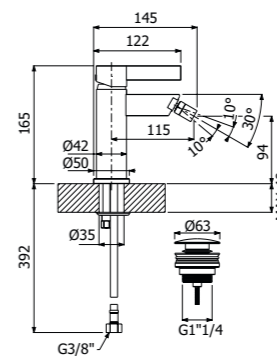

500031 --

Bocca lavabo a parete
> parte incasso inclusa
Wall mounted built-in basin spout
> concealed part included

FINITURE | FINISHING

CR Cromo - Chrome 210,00
NB Nickel spazzolato - Brushed nickel 358,00

IMBALLO | PACKAGING

RICAMBI | SPARE PARTS

16000302

500030 --

Piantana da terra con miscelatore
monocomando lavabo
> parte incasso a pavimento inclusa
Floor pillar with single lever basin mixer
> floor concealed element included

FINITURE | FINISHING

CR Cromo - Chrome 1.348,00
NB Nickel spazzolato - Brushed nickel 2.291,00

IMBALLO | PACKAGING

RICAMBI | SPARE PARTS

16000302

16002253

600058 --

Miscelatore monocomando bidet
> flessibili inox G3/8"
> senza scarico

Single lever bidet mixer
> G3/8" stainless steel flexible hoses
> waste not included

FINITURE | FINISHING

CR Cromo - Chrome 338,00
NB Nickel spazzolato - Brushed nickel 574,00

IMBALLO | PACKAGING

RICAMBI | SPARE PARTS

16000154 --

16002253

600052 --

Miscelatore monocomando bidet
> flessibili inox G3/8"
> con scarico pop-up push

Single lever bidet mixer
> G3/8" stainless steel flexible hoses
> push pop-up waste included

FINITURE | FINISHING

CR Cromo - Chrome 385,00
NB Nickel spazzolato - Brushed nickel 655,00

IMBALLO | PACKAGING

RICAMBI | SPARE PARTS

16000154 --

16002253

700021 --

Miscelatore monocomando esterno vasca a
parete
> con duplex
Wall mounted single lever bath mixer
> with duplex

FINITURE | FINISHING

CR Cromo - Chrome 571,00
NB Nickel spazzolato - Brushed nickel 971,00

IMBALLO | PACKAGING

RICAMBI | SPARE PARTS

16000756

16000007