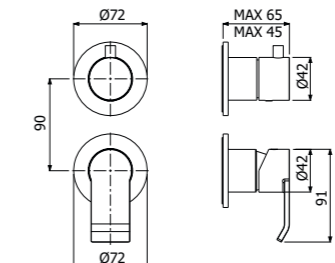

FINITURE | FINISHING

CR	Cromo - Chrome	198,00
CN	Cromo nero - Black chrome	355,00
NB	Nickel spazzolato - Brushed nickel	336,00
OS	Oro spazzolato - Brushed gold	415,00
NE	Nero opaco - Matt black	296,00

IMBALLO | PACKAGING

Trim esterno miscelatore monocomando doccia deviatore 3-vie incasso a parete

> corpo incasso necessario art **300090**

Exposed components wall mounted built-in single lever shower mixer 3-ways diverter

> *concealed element required art **300090***