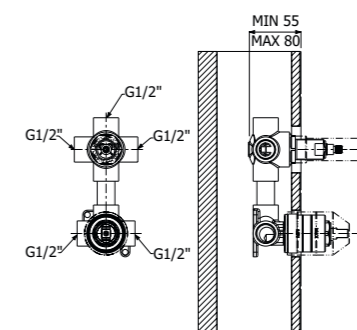

IMBALLO | PACKAGING

Trim esterno miscelatore monocomando doccia deviatore 3-vie incasso a parete

> corpo incasso necessario art **300090**

Exposed components wall mounted built-in single lever shower mixer 3-ways diverter

> concealed element required art **300090**

300090 --