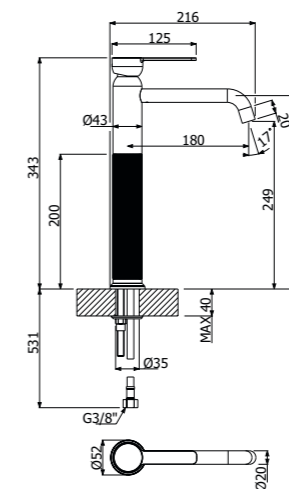

500681 --

Miscelatore monocomando lavabo alto
> flessibili inox G3/8"
> senza scarico
High single lever basin mixer
> G3/8" stainless steel flexible hoses
> waste not included