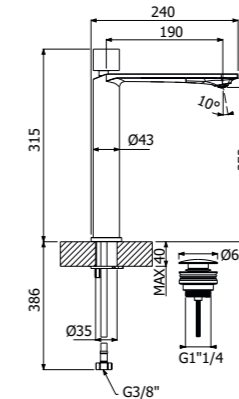

FINITURE
E BI-COLOR

500517 --

Miscelatore monocomando lavabo
> flessibili inox G3/8"
> senza scarico
Single lever basin mixer
> G3/8" stainless steel flexible hoses
> waste not included

FINITURE | FINISHING

CR	Cromo - Chrome	380,00
NE	Nero opaco - Matt black	570,00
NB	Nickel spazzolato - Brushed nickel	646,00
OS	Oro spazzolato - Brushed gold	798,00
NENB	Nero/Nickel - Black/Nickel	586,00
NBNE	Nickel/Nero - Nickel/Black	624,00

IMBALLO | PACKAGING

RICAMBI | SPARE PARTS

500448 --

Miscelatore monocomando lavabo
> flessibili inox G3/8"
> con scarico pop-up push
Single lever basin mixer
> G3/8" stainless steel flexible hoses
> push pop-up waste included

FINITURE | FINISHING

CR	Cromo - Chrome	418,00
NE	Nero opaco - Matt black	627,00
NB	Nickel spazzolato - Brushed nickel	710,00
OS	Oro spazzolato - Brushed gold	878,00
NENB	Nero/Nickel - Black/Nickel	644,00
NBNE	Nickel/Nero - Nickel/Black	688,00

IMBALLO | PACKAGING

RICAMBI | SPARE PARTS

500518 --

Miscelatore monocomando lavabo alto
> flessibili inox G3/8"
> senza scarico
High single lever basin mixer
> G3/8" stainless steel flexible hoses
> waste not included

FINITURE | FINISHING

CR	Cromo - Chrome	498,00
NE	Nero opaco - Matt black	748,00
NB	Nickel spazzolato - Brushed nickel	847,00
OS	Oro spazzolato - Brushed gold	1.046,00
NENB	Nero/Nickel - Black/Nickel	765,00
NBNE	Nickel/Nero - Nickel/Black	825,00

IMBALLO | PACKAGING

RICAMBI | SPARE PARTS

500568 --

Miscelatore monocomando lavabo alto
> flessibili inox G3/8"
> con scarico pop-up push
High single lever basin mixer
> G3/8" stainless steel flexible hoses
> push pop-up waste included

FINITURE | FINISHING