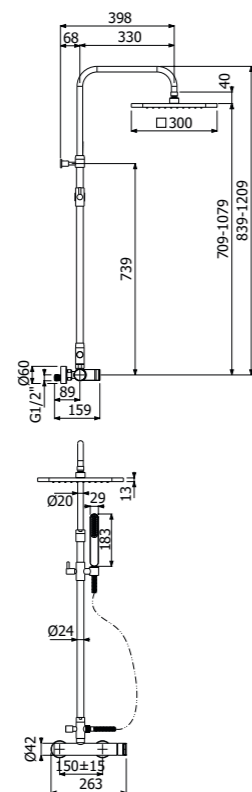

800392 --

FINITURE | FINISHING

CR	Cromo - Chrome	960,00
CN	Cromo nero - Black chrome	1.728,00
NB	Nickel spazzolato - Brushed nickel	1.633,00
OS	Oro spazzolato - Brushed gold	2.016,00
NE	Nero opaco - Matt black	1.440,00

SISTEMA COLONNA DOCCIA 02-C1 STILE in ottone, completa di miscelatore monocomando esterno doccia a parete, soffione monogetto STAMP/300 EasyClean 300x300mm - H 13mm in ABS, flessibile in ottone doppia aggraffatura calotta conica girevole anti-torsione L 1500mm e doccetta monogetto STAMP-I EasyClean in ABS

STILE brass SHOWER COLUMN 02-C1, composed of wall mounted single lever shower mixer, ABS single spray EasyClean STAMP/300 showerhead 300x300mm - H 13mm, double interlock anti-torsion conical swivelling brass flexible hose and ABS EasyClean single spray STAMP-I hand shower

IMBALLO | PACKAGING

RICAMBI | SPARE PARTS

800472 --

FINITURE | FINISHING

CR	Cromo - Chrome	1.018,00
CN	Cromo nero - Black chrome	1.831,00
NB	Nickel spazzolato - Brushed nickel	1.730,00
OS	Oro spazzolato - Brushed gold	2.136,00
NE	Nero opaco - Matt black	1.526,00

SISTEMA COLONNA DOCCIA 02-C3 STILE in ottone, completa di miscelatore monocomando esterno doccia a parete, soffione monogetto STAMP/300 EasyClean 300x300mm - H 13mm in ABS, flessibile in ottone doppia aggraffatura calotta conica girevole anti-torsione L 1500mm e doccetta monogetto STAMP-I EasyClean in ABS

STILE brass SHOWER COLUMN 02-C3, composed of wall mounted single lever shower mixer, ABS single spray EasyClean STAMP/300 showerhead 300x300mm - H 13mm, double interlock anti-torsion conical swivelling brass flexible hose and ABS EasyClean single spray STAMP-I hand shower

IMBALLO | PACKAGING

RICAMBI | SPARE PARTS

500540 --