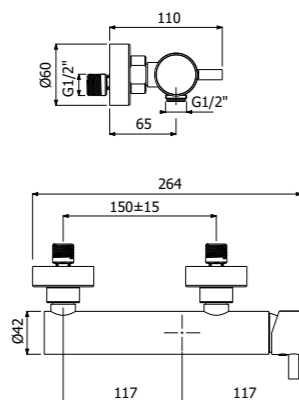

RICAMBI | SPARE PARTS

16000007

800303 --

FINITURE | FINISHING

CR Cromo - Chrome 393,00
NB Nickel spazzolato - Brushed nickel 668,00

IMBALLO | PACKAGING

42x18x7 10 2,2

RICAMBI | SPARE PARTS

16000007

Miscelatore monocomando doccia esterno a parete con uscita acqua inferiore
Wall mounted single lever shower mixer with lower water outlet.

800237 --