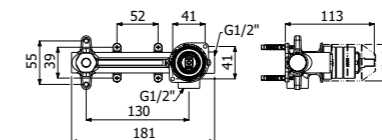

Elemento incasso miscelatore monocomando lavabo 2-fori a parete

Concealed element wall mounted built-in 2-holes single lever basin mixer

300083ECO --