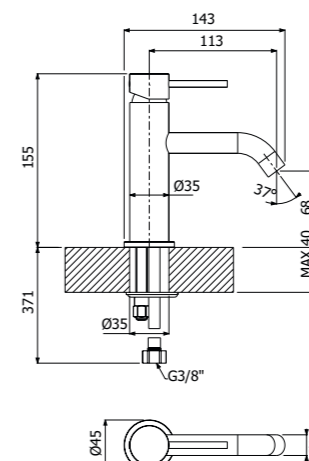

FINITURE | FINISHING

CR	Cromo - Chrome	200,00
CN	Cromo nero - Black chrome	340,00
NB	Nickel spazzolato - Brushed nickel	324,00
OS	Oro spazzolato - Brushed gold	394,00
NE	Nero opaco - Matt black	288,00

IMBALLO | PACKAGING

RICAMBI | SPARE PARTS