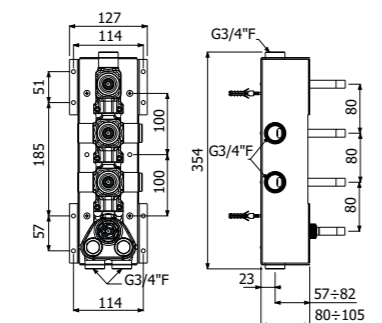

300016 --

Elemento incasso miscelatore termostatico doccia a parete
> deviatore 3-vie
> scatola posa in acciaio
Concealed element wall mounted built-in thermostatic shower mixer
> 3-ways diverter
> stainless steel installation box included

FINITURE | FINISHING

Ottone - Brass 640,00

IMBALLO | PACKAGING

44x16,2x13,2

RICAMBI | SPARE PARTS

16001679   **16000868**