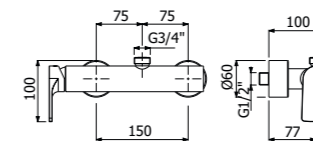

Miscelatore monocomando doccia esterno a parete con uscita acqua superiore
Wall mounted single lever shower mixer with upper water outlet.

FINITURE | FINISHING

CR Cromo - Chrome	296,00
NE Nero opaco - Matt black	444,00