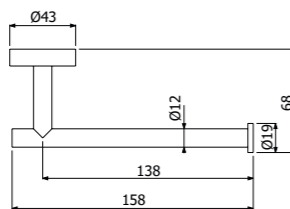

Barra porta asciugamano a parete
> L 600mm
Wall mounted stainless steel towel rail
> L 600mm

FINITURE | FINISHING

AC Acciaio inox - Stainless steel **91,00**

900147 _ _