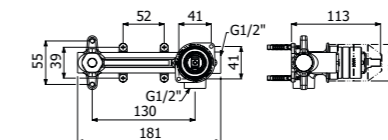

Elemento incasso miscelatore monocomando lavabo 2-fori a parete

Concealed element wall mounted built-in 2-holes single lever basin mixer

FINITURE | FINISHING

CR	Cromo - Chrome	301,00
CN	Cromo nero - Black chrome	543,00
NB	Nickel spazzolato - Brushed nickel	513,00
OS	Oro spazzolato - Brushed gold	633,00
NE	Nero opaco - Matt black	453,00
BI	Bianco opaco - Matt white	453,00

IMBALLO | PACKAGING

RICAMBI | SPARE PARTS

16000194

FINITURE | FINISHING

Ottone - Brass	150,00