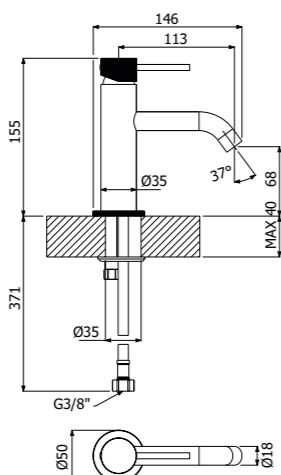

Miscelatore monocomando lavabo ECO
> flessibili inox G3/8"
> senza scarico
ECO single lever basin mixer
> G3/8" stainless steel flexible hoses
> waste not included

FINITURE | FINISHING

CR Cromo - Chrome	263,00
NB Nickel spazzolato - Brushed nickel	386,00
OS Oro spazzolato - Brushed gold	456,00
NU Ottone naturale - Natural brass	456,00

IMBALLO | PACKAGING

RICAMBI | SPARE PARTS

500487WS --