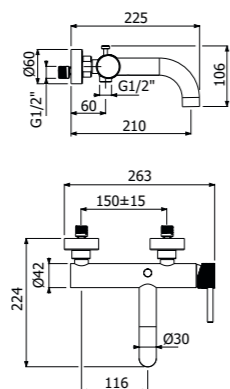

700287 --

Miscelatore monocomando esterno vasca a parete
Wall mounted single lever bath mixer

FINITURE | FINISHING

CR Cromo - Chrome	386,00
NB Nickel spazzolato - Brushed nickel	613,00
OS Oro spazzolato - Brushed gold	741,00
NU Ottone naturale - Natural brass	741,00

IMBALLO | PACKAGING

RICAMBI | SPARE PARTS

700290 --