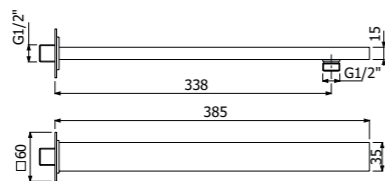

169-360 braccio doccia a parete in ottone
1/2"MM 35x12mm - L 360mm
169-360 wall mounted brass shower arm
1/2"MM 35x12mm - L 360mm

FINITURE | FINISHING

CR	Cromo - Chrome	118,00
CN	Cromo nero - Black chrome	210,00
NB	Nickel spazzolato - Brushed nickel	200,00
OR	Oro - Gold	229,00
OS	Oro spazzolato - Brushed gold	246,00
VO	Vecchio ottone - Old brass	188,00
VR	Vecchio rame - Old copper	188,00
VA	Vecchio argento - Old silver	200,00
GT	Grafite - Graphite	203,00
NE	Nero opaco - Matt black	176,00
BI	Bianco opaco - Matt white	176,00

IMBALLO | PACKAGING

**BRACCI DOCCIA
SHOWER ARMS**

800431 _ _