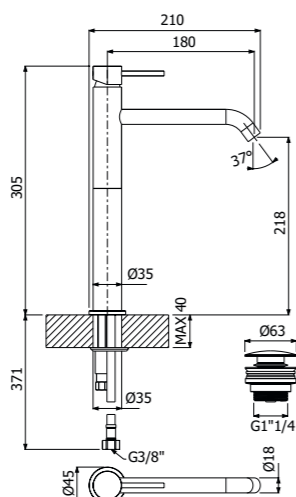

500444 --

Miscelatore monocomando lavabo alto
> flessibili inox G3/8"
> con scarico pop-up push
High single lever basin mixer
> G3/8" stainless steel flexible hoses
> push pop-up waste included

FINITURE | FINISHING

CR	Cromo - Chrome	291,00
CN	Cromo nero - Black chrome	525,00
NB	Nickel spazzolato - Brushed nickel	495,00
OS	Oro spazzolato - Brushed gold	613,00
NE	Nero opaco - Matt black	438,00

IMBALLO | PACKAGING

RICAMBI | SPARE PARTS

500444ECO --

Miscelatore monocomando lavabo alto ECO
> flessibili inox G3/8"
> con scarico pop-up push
High ECO single lever basin mixer
> G3/8" stainless steel flexible hoses
> push pop-up waste included

FINITURE | FINISHING

CR	Cromo - Chrome	315,00
CN	Cromo nero - Black chrome	549,00
NB	Nickel spazzolato - Brushed nickel	519,00
OS	Oro spazzolato - Brushed gold	636,00
NE	Nero opaco - Matt black	461,00

IMBALLO | PACKAGING

RICAMBI | SPARE PARTS

500444WS --

Miscelatore monocomando lavabo alto WS
> flessibili inox G3/8"
> con scarico pop-up push
High WS single lever basin mixer
> G3/8" stainless steel flexible hoses
> push pop-up waste included

FINITURE | FINISHING

CR	Cromo - Chrome	315,00
CN	Cromo nero - Black chrome	549,00
NB	Nickel spazzolato - Brushed nickel	519,00
OS	Oro spazzolato - Brushed gold	636,00
NE	Nero opaco - Matt black	461,00

IMBALLO | PACKAGING

RICAMBI | SPARE PARTS

500417 --

Miscelatore monocomando lavabo alto
> flessibili inox G3/8"
> senza scarico
High single lever basin mixer
> G3/8" stainless steel flexible hoses
> waste not included

FINITURE | FINISHING

CR	Cromo - Chrome	244,00
CN	Cromo nero - Black chrome	439,00
NB	Nickel spazzolato - Brushed nickel	414,00
OS	Oro spazzolato - Brushed gold	511,00
NE	Nero opaco - Matt black	366,00

IMBALLO | PACKAGING

RICAMBI | SPARE PARTS