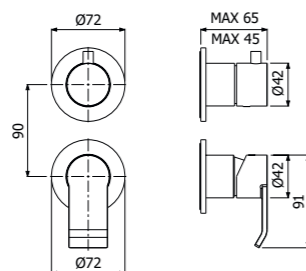

IMBALLO | PACKAGING

RICAMBI | SPARE PARTS

800687 --