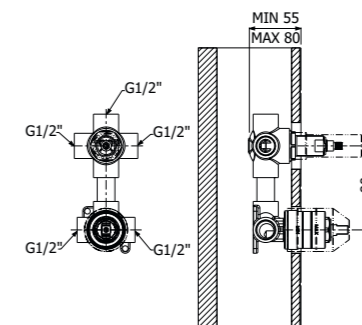

Elemento incasso miscelatore monocomando doccia a parete deviatore 3-vie
Concealed element wall mounted built-in single lever shower mixer 3-ways diverter

FINITURE | FINISHING

Ottone - Brass	213,00

IMBALLO | PACKAGING

RICAMBI | SPARE PARTS

800683 --