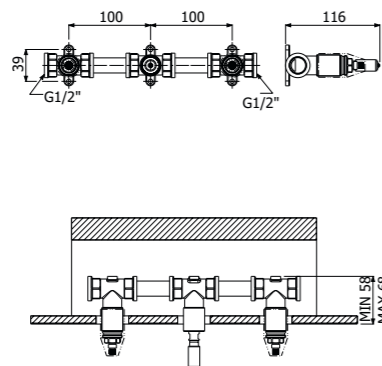

Elemento incasso gruppo miscelazione lavabo/vasca 3 fori a parete
Concealed element 3 holes washbasin/bath mixer

FINITURE | FINISHING

Ottone - Brass	234,00

IMBALLO | PACKAGING

RICAMBI | SPARE PARTS

700291 --