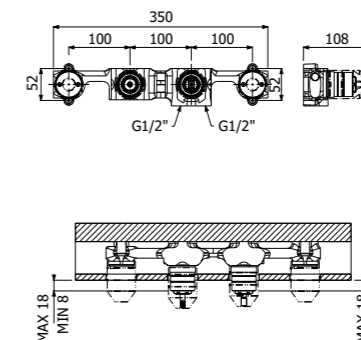

Elemento incasso miscelatore monocomando 4 fori vasca a parete
Concealed element 4 holes wall mounted built-in single lever bath mixer

FINITURE | FINISHING

Ottone - Brass	475,00

IMBALLO | PACKAGING

RICAMBI | SPARE PARTS

700112 --

Bocca vasca a parete
> parte incasso inclusa
Wall mounted built-in bath spout
> concealed part included

FINITURE | FINISHING

CR Cromo - Chrome	163,00
NB Nickel spazzolato - Brushed nickel	276,00
OS Oro spazzolato - Brushed gold	341,00
NU Ottone naturale - Natural brass	341,00

IMBALLO | PACKAGING

RICAMBI | SPARE PARTS