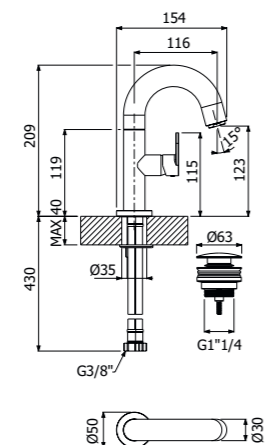

500213 --

Miscelatore monocomando lavabo
> flessibili inox G3/8"
> senza scarico
Single lever basin mixer
> G3/8" stainless steel flexible hoses
> waste not included

FINITURE | FINISHING

CR	Cromo - Chrome	241,00
CN	Cromo nero - Black chrome	434,00
NB	Nickel spazzolato - Brushed nickel	410,00
OS	Oro spazzolato - Brushed gold	506,00
NE	Nero opaco - Matt black	361,00
BI	Bianco opaco - Matt white	361,00

IMBALLO | PACKAGING

RICAMBI | SPARE PARTS

500265 --

Miscelatore monocomando lavabo
> flessibili inox G3/8"
> con scarico pop-up push
Single lever basin mixer
> G3/8" stainless steel flexible hoses
> push pop-up waste included

FINITURE | FINISHING

CR	Cromo - Chrome	289,00
CN	Cromo nero - Black chrome	520,00
NB	Nickel spazzolato - Brushed nickel	491,00
OS	Oro spazzolato - Brushed gold	606,00
NE	Nero opaco - Matt black	434,00
BI	Bianco opaco - Matt white	434,00

IMBALLO | PACKAGING

RICAMBI | SPARE PARTS

500214 --

Miscelatore monocomando lavabo medio
> flessibili inox G3/8"
> senza scarico
Medium single lever basin mixer
> G3/8" stainless steel flexible hoses
> waste not included

FINITURE | FINISHING

CR	Cromo - Chrome	251,00
CN	Cromo nero - Black chrome	453,00
NB	Nickel spazzolato - Brushed nickel	428,00
OS	Oro spazzolato - Brushed gold	528,00
NE	Nero opaco - Matt black	379,00
BI	Bianco opaco - Matt white	379,00

IMBALLO | PACKAGING

RICAMBI | SPARE PARTS

500280 --

Miscelatore monocomando lavabo medio
> flessibili inox G3/8"
> con scarico pop-up push
Medium single lever basin mixer
> G3/8" stainless steel flexible hoses
> push pop-up waste included

FINITURE | FINISHING