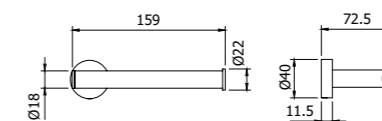

CR Cromo - Chrome 72,00

Porta rotolo carta igienica a parete
Wall mounted stainless steel toilet paper roll holder

RICAMBI
SPARE PARTS

project VICARIO

**RICAMBI
SPARE PARTS**

16002253

FINITURE | FINISHING

30,00