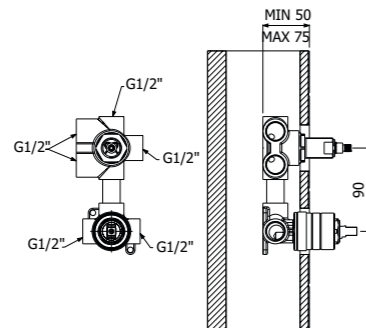

IMBALLO | PACKAGING

300091 --

Elemento incasso miscelatore monocomando doccia a parete deviatore 4-vie

Concealed element wall mounted built-in single lever shower mixer 4-ways diverter

FINITURE | FINISHING

Ottone - Brass	244,00

IMBALLO | PACKAGING

RICAMBI | SPARE PARTS