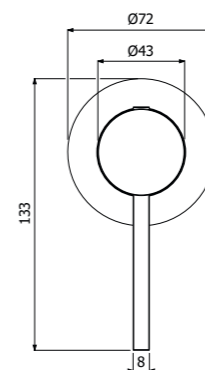

TRIM ESTERNI E INCASSI
EXPOSED & CONCEALED COMPONENTS

800788 --

FINITURE | FINISHING

CR	Cromo - Chrome	138,00
GT	Grafite - Graphite	234,00
NE	Nero opaco - Matt black	206,00

IMBALLO | PACKAGING

Trim esterno miscelatore monocomando doccia incasso a parete

> corpo incasso necessario art **300081**

Exposed components wall mounted built-in single lever shower mixer
> concealed element required art **300081**

300081 --