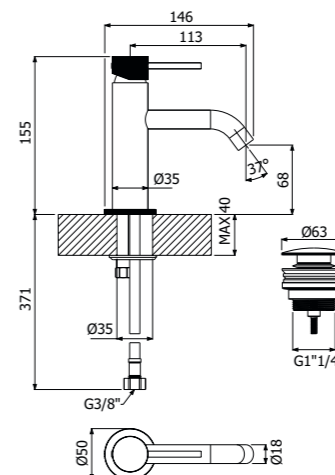

IMBALLO | PACKAGING

RICAMBI | SPARE PARTS

**LAVABO
WASHBASIN**

500481 --

Miscelatore monocomando lavabo
 > flessibili inox G3/8"
 > con scarico pop-up push
 Single lever basin mixer
 > G3/8" stainless steel flexible hoses
 > push pop-up waste included