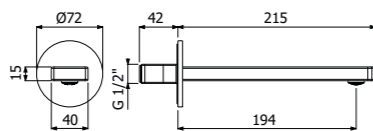

700160 --

Piantana da terra bordo vasca
> con miscelatore monocomando
> parte incasso a pavimento inclusa
Floor pillar bath mixer
> with single lever
> floor concealed element included

FINITURE | FINISHING

CR	Cromo - Chrome	1.444,00
CN	Cromo nero - Black chrome	2.599,00
NB	Nickel spazzolato - Brushed nickel	2.455,00
OS	Oro spazzolato - Brushed gold	3.033,00
NE	Nero opaco - Matt black	2.166,00

IMBALLO | PACKAGING

RICAMBI | SPARE PARTS

700162 --

Bocca vasca a parete
Wall mounted built-in bath spout

FINITURE | FINISHING

CR	Cromo - Chrome	199,00
CN	Cromo nero - Black chrome	310,00
NB	Nickel spazzolato - Brushed nickel	296,00
OS	Oro spazzolato - Brushed gold	351,00
NE	Nero opaco - Matt black	269,00

IMBALLO | PACKAGING

RICAMBI | SPARE PARTS

700168 --

Gruppo miscelazione 5 fori bordo vasca
> 2 vitoni
> parte incasso inclusa
Deck mounted built-in 5 holes bath mixer
> 2 valves
> concealed element included

700163 --

Miscelatore monocomando 4 fori bordo vasca
> parte incasso inclusa
Deck mounted 4-holes bath mixers
> concealed element included

FINITURE | FINISHING

CR	Cromo - Chrome	1.306,00
CN	Cromo nero - Black chrome	2.351,00
NB	Nickel spazzolato - Brushed nickel	2.221,00
OS	Oro spazzolato - Brushed gold	2.744,00
NE	Nero opaco - Matt black	1.960,00

IMBALLO | PACKAGING

RICAMBI | SPARE PARTS

FINITURE | FINISHING

CR	Cromo - Chrome	1.224,00
CN	Cromo nero - Black chrome	2.315,00
NB	Nickel spazzolato - Brushed nickel	2.203,00
OS	Oro spazzolato - Brushed gold	2.570,00
NE	Nero opaco - Matt black	1.836,00

IMBALLO | PACKAGING

RICAMBI | SPARE PARTS

800176 --

Miscelatore monocomando doccia esterno a parete con uscita acqua inferiore
Wall mounted single lever shower mixer with lower water outlet.

FINITURE | FINISHING