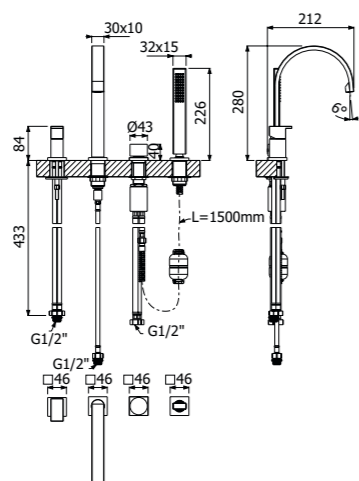

IMBALLO | PACKAGING

RICAMBI | SPARE PARTS

700107 --

Miscelatore monocomando 4 fori bordo vasca
> parte incasso inclusa
Deck mounted 4-holes single lever bath mixers
> concealed part included

FINITURE | FINISHING

CR Cromo - Chrome 1.310,00
NB Nickel spazzolato - Brushed nickel 2.278,00

IMBALLO | PACKAGING

RICAMBI | SPARE PARTS

700090 --