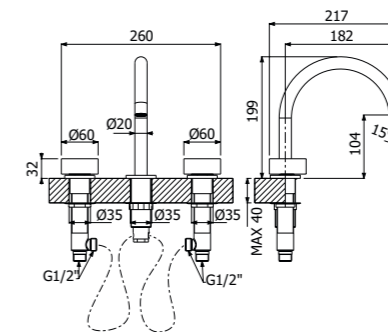

IMBALLO | PACKAGING

RICAMBI | SPARE PARTS

500519 --

Gruppo miscelazione 3 fori bordo lavabo
> 2 vitoni
> canna "C"
> parte incasso inclusa
Deck mounted built-in 3 holes basin mixer
> 2 valves
> spout model "C"
> concealed element included