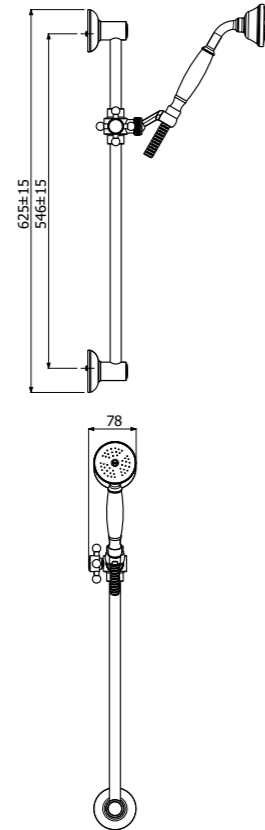

FINITURE | FINISHING

CR Cromo - Chrome 320,00

SISTEMA DOCCIA 169-700/169-1 composto da asta saliscendi 169-700 10x30mm - H 700mm con supporti e scorrevole in ottone, flessibile in ottone doppia aggiratura calotta conica girevole anti-torsione L 1500mm, doccetta monogetto 169-1 EasyClean in ottone

169-1/169-700 SHOWER SYSTEM composed of full brass sliding bar 169-700 H 10x30mm - 700mm, L 1500mm double interlock anti-torsion conical swivelling brass flexible hose, single spray 169-1 EasyClean brass hand shower

900014 --