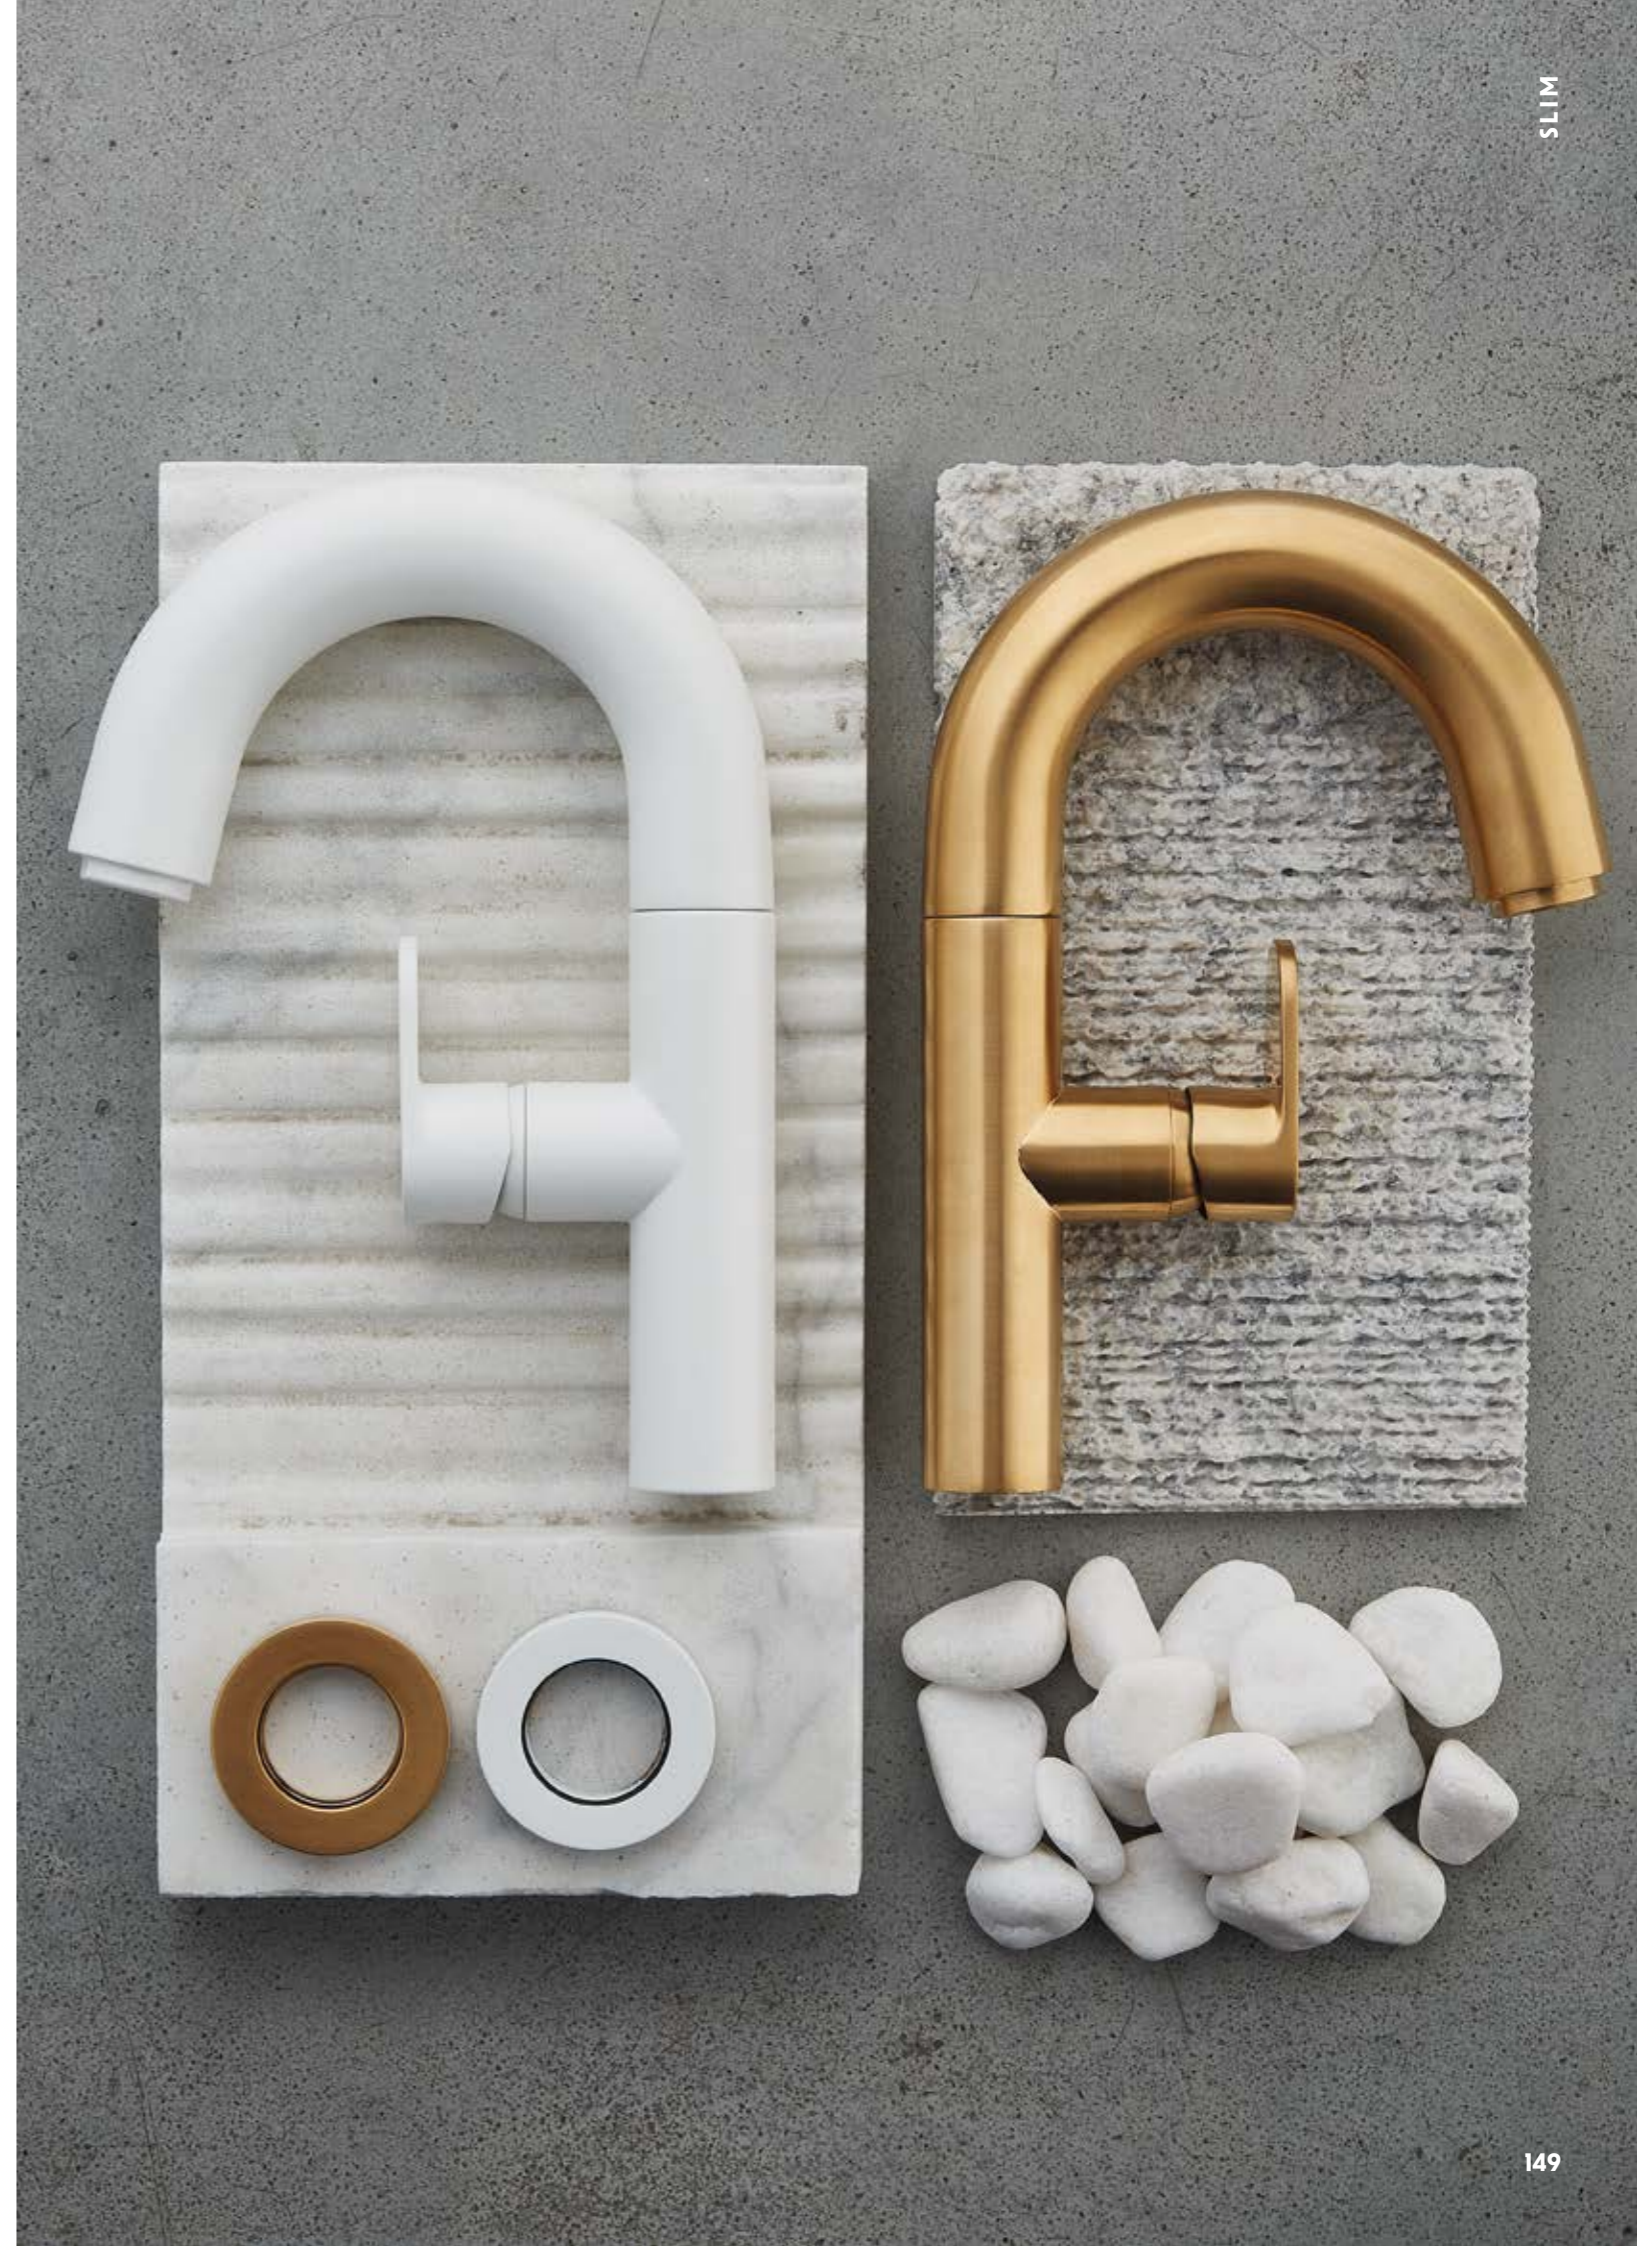

Ottone - Brass	244,00
----------------	--------

IMBALLO | PACKAGING

RICAMBI | SPARE PARTS

CENTURY
collection

—
ARMANDO VICARIO
project

500203 --

Miscelatore monocomando lavabo
 > flessibili inox G3/8"
 > senza scarico
 Single lever basin mixer
 > G3/8" stainless steel flexible hoses
 > waste not included