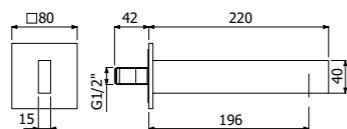

FINITURE | FINISHING

Ottone - Brass 475,00

IMBALLO | PACKAGING

RICAMBI | SPARE PARTS

700110 --

Bocca vasca a parete
Wall mounted built-in bath spout

FINITURE | FINISHING

CR Cromo - Chrome 221,00
NB Nickel spazzolato - Brushed nickel 376,00