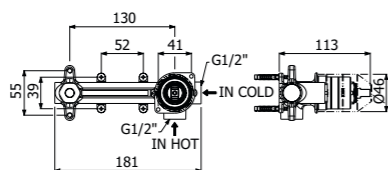

TRIM ESTERNI E INCASSI
EXPOSED & CONCEALED COMPONENTS

300083WS --

Elemento incasso miscelatore monocomando lavabo 2-fori a parete WS

WS concealed element wall mounted built-in 2-holes single lever basin mixer

FINITURE | FINISHING

Ottone - Brass 175,00