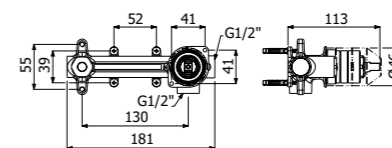

300083 --

Elemento incasso miscelatore monocomando lavabo 2-fori a parete
Concealed element wall mounted built-in 2-holes single lever basin mixer

FINITURE | FINISHING

Ottone - Brass	150,00