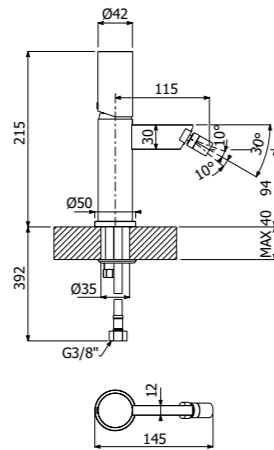

IMBALLO | PACKAGING

RICAMBI | SPARE PARTS

16000302

600083 --

Miscelatore monocomando bidet
> flessibili inox G3/8"
> senza scarico
Single lever bidet mixer
> G3/8" stainless steel flexible hoses
> waste not included

FINITURE | FINISHING

CR Cromo - Chrome 365,00
NB Nickel spazzolato - Brushed nickel 620,00

IMBALLO | PACKAGING

RICAMBI | SPARE PARTS

16000154 --

16002253

600084 --