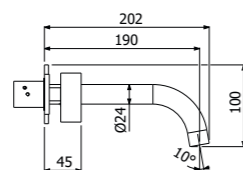

IMBALLO | PACKAGING

RICAMBI | SPARE PARTS

500633 --

Trim esterno gruppo miscelazione lavabo 3 fori a parete
 > canna "C"
 > corpo incasso necessario art **300092**
 Exposed components wall mouted 3-holes basin mixer
 > spout model "C"
 > concealed element required art **300092**