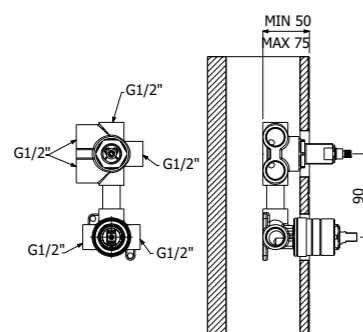

IMBALLO | PACKAGING

300091 --

Elemento incasso miscelatore monocomando doccia a parete deviatore 4-vie

Concealed element wall mounted built-in single lever shower mixer 4-ways diverter

FINITURE | FINISHING

Ottone - Brass 244,00

IMBALLO | PACKAGING

RICAMBI | SPARE PARTS