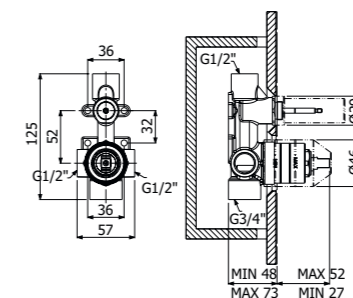

TRIM ESTERNI E INCASSI
EXPOSED & CONCEALED COMPONENTS

300082 --

Elemento incasso miscelatore monocomando doccia a parete deviatore 2-vie
Concealed element wall mounted built-in single lever shower mixer 2-ways diverter

FINITURE | FINISHING

Ottone - Brass 169,00

IMBALLO | PACKAGING

23x20,5x10 16 1,1

RICAMBI | SPARE PARTS

16000007

800709 --