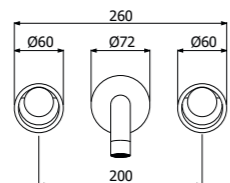

IMBALLO | PACKAGING

RICAMBI | SPARE PARTS

500633 --

Trim esterno gruppo miscelazione lavabo 3 fori a parete
 > canna "C"
 > corpo incasso necessario art **300092**
 Exposed components wall mouted 3-holes basin mixer
 > spout model "C"
 > concealed element required art **300092**