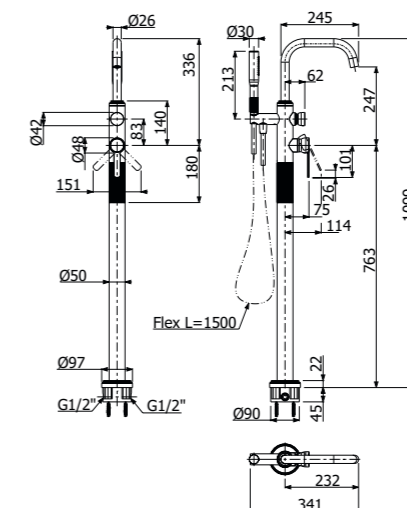

Piantana da terra con miscelatore monocomando lavabo
> parte incasso a pavimento inclusa
Floor pillar with single lever basin mixer
> floor concealed element included

FINITURE | FINISHING

CR	Cromo - Chrome	2.060,00
NE	Nero Opaco - Matt Black	2.375,00
NB	Nickel Spazzolato - Brushed Nickel	2.465,00
LN	Nickel Lucido - Polished Nickel	2.375,00
AB	Tabacco - Tobacco	2.510,00
OS	Oro Spazzolato - Brushed Gold	2.600,00
BN	Nickel Nero Spazzolato - Br. Blk. Nickel	2.600,00

IMBALLO | PACKAGING