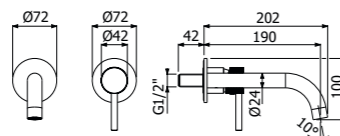

IMBALLO | PACKAGING

118x44x12

RICAMBI | SPARE PARTS

16000007

500619 --

Trim esterno 2-piastre miscelatore monocomando lavabo 2 fori incasso a parete > corpo incasso necessario art **300083**

Exposed components 2-plates wall mounted built-in 2-holes single lever basin mixer > concealed element required art **300083**