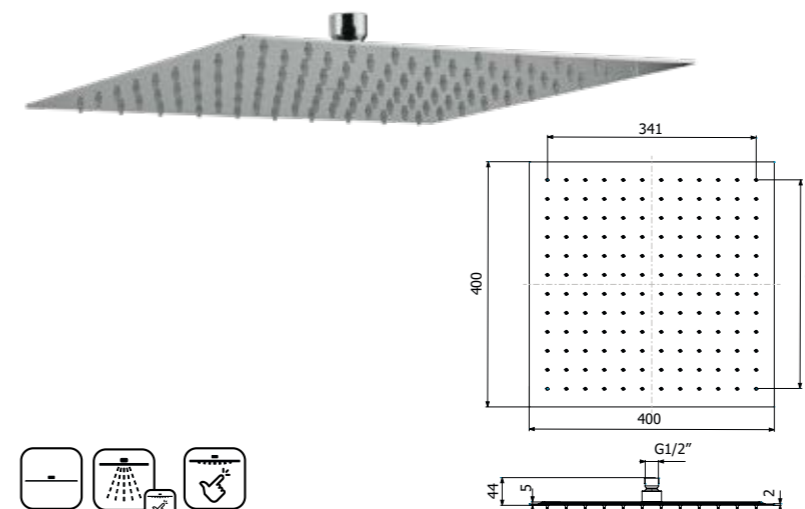

FINITURE | FINISHING

CR Cromo - Chrome 399,00
NB Nickel spazzolato - Brushed nickel 678,00
NE Nero opaco - Matt black 599,00

Soffione monogetto SQUARE-400/5 SLIM EasyClean in acciaio inox 400x400mm - H 5mm
Single spray SQUARE-400/5 SLIM EasyClean stainless steel showerhead 400x400mm - H 5mm

IMBALLO | PACKAGING

800351 --