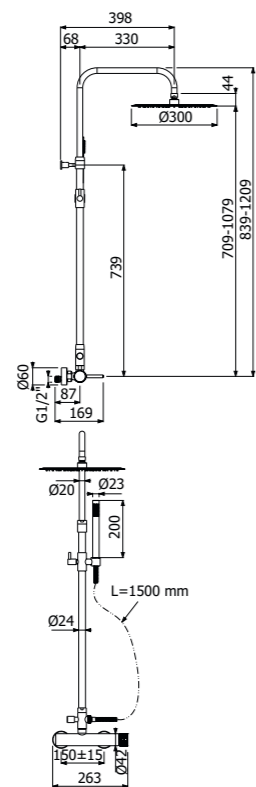

800824 --

FINITURE | FINISHING

CR Cromo - Chrome	1.020,00
NB Nickel spazzolato - Brushed nickel	1.908,00

SISTEMA COLONNA DOCCIA 02-CI MINI INDUSTRIAL interamente in ottone, completa di miscelatore monocomando esterno doccia a parete, soffione monogetto ROUND 300/5 SLIM EasyClean diam 300mm - H 5mm, flessibile doppia aggiratura calotta conica girevole anti-torsione L 1500mm e doccetta monogetto ROUND-1 EasyClean

Full brass MINI INDUSTRIAL SHOWER COLUMN 02-CI, composed of wall mounted single lever shower mixer, single spray EasyClean ROUND 300/5 SLIM showerhead diam 300mm - H 5mm, double interlock anti-torsion conical swivelling flexible hose and EasyClean single spray ROUND-1 hand shower

IMBALLO | PACKAGING

118x44x12

RICAMBI | SPARE PARTS

16000007

500619 --

Trim esterno 2-piastre miscelatore monocomando lavabo 2 fori incasso a parete > corpo incasso necessario art **300083**

Exposed components 2-plates wall mounted built-in 2-holes single lever basin mixer > concealed element required art **300083**

FINITURE | FINISHING

CR Cromo - Chrome	290,00
NB Nickel spazzolato - Brushed nickel	449,00
OS Oro spazzolato - Brushed gold	539,00
NU Ottone naturale - Natural brass	539,00

IMBALLO | PACKAGING

37,5x28,5x11 8

RICAMBI | SPARE PARTS

16000194

500621 --

Trim esterno mono - piastra miscelatore monocomando lavabo 2-fori incasso a parete > corpo incasso necessario art **300083**

Exposed components single plate wall mounted built-in 2-holes single lever basin mixer > concealed element required art **300083**

300083 --

Elemento incasso miscelatore monocomando lavabo 2-fori a parete

Concealed element wall mounted built-in 2-holes single lever basin mixer

300083ECO --

Elemento incasso miscelatore monocomando lavabo 2-fori a parete ECO

ECO concealed element wall mounted built-in 2-holes single lever basin mixer

FINITURE | FINISHING

CR Cromo - Chrome	351,00
NB Nickel spazzolato - Brushed nickel	554,00
OS Oro spazzolato - Brushed gold	669,00
NU Ottone naturale - Natural brass	669,00

IMBALLO | PACKAGING

37,5x28,5x11 8

RICAMBI | SPARE PARTS

16000194

FINITURE | FINISHING

Ottone - Brass	150,00

IMBALLO | PACKAGING

23x20,5x10 16 1,3

RICAMBI | SPARE PARTS

16000007

FINITURE | FINISHING

Ottone - Brass	175,00

IMBALLO | PACKAGING

23x20,5x10 16 1,3

RICAMBI | SPARE PARTS

16003426