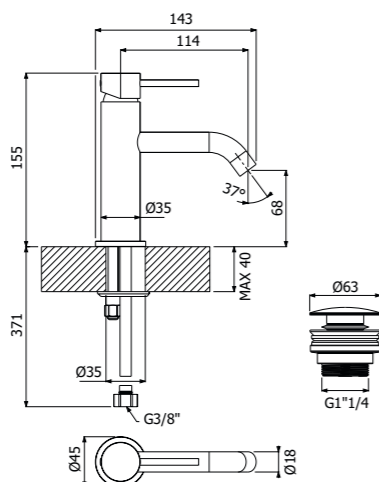

Ottone - Brass	244,00
----------------	--------

IMBALLO | PACKAGING

RICAMBI | SPARE PARTS

500439 --

Miscelatore monocomando lavabo
 > flessibili inox G3/8"
 > con scarico pop-up push
 Single lever basin mixer
 > G3/8" stainless steel flexible hoses
 > push pop-up waste included