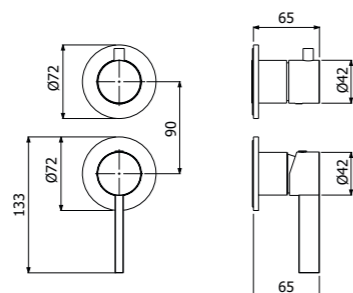

TRIM ESTERNI E INCASSI
EXPOSED & CONCEALED COMPONENTS

800683 --