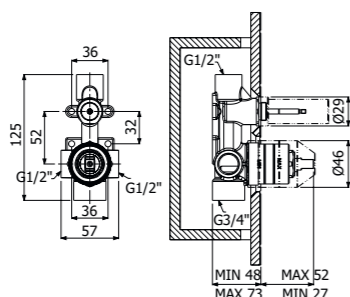

Elemento incasso miscelatore monocomando doccia a parete deviatore 2-vie
Concealed element wall mounted built-in single lever shower mixer 2-ways diverter

FINITURE | FINISHING

Ottone - Brass 169,00

IMBALLO | PACKAGING

RICAMBI | SPARE PARTS

800722 --