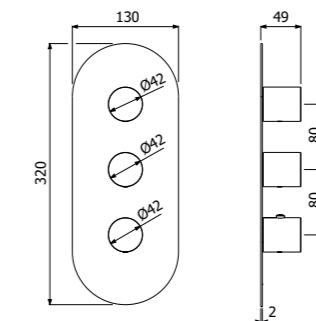

800020 --

FINITURE | FINISHING

CR Cromo - Chrome	520,00
NB Nickel spazzolato - Brushed nickel	828,00
NE Nero opaco - Matt black	740,00

IMBALLO | PACKAGING

Trim esterno miscelatore termostatico incasso doccia a parete ROUND-02 deviatore 2-vie
> corpo incasso necessario art **300015**

ROUND-02 exposed components wall mounted built-in full brass thermostatic shower mixer 2-way diverter
> concealed element required art **300015**