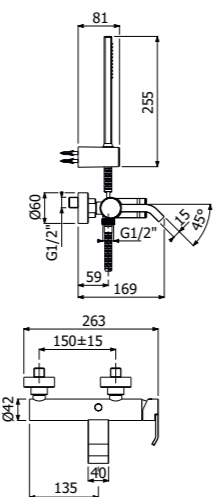

Miscelatore monocomando esterno vasca a parete
> con duplex
Wall mounted single lever bath mixer
> with duplex

FINITURE | FINISHING

CR	Cromo - Chrome	505,00
CN	Cromo nero - Black chrome	909,00
NB	Nickel spazzolato - Brushed nickel	858,00
OS	Oro spazzolato - Brushed gold	1.060,00
NE	Nero opaco - Matt black	758,00

IMBALLO | PACKAGING

RICAMBI | SPARE PARTS

700144 --