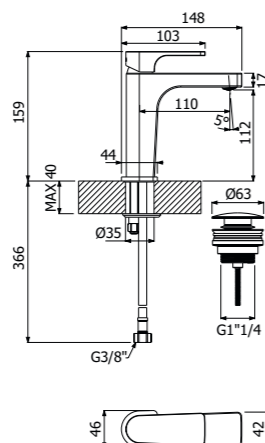

Miscelatore monocomando lavabo
› flessibili inox G3/8"
› con scarico pop-up push
Single lever basin mixer
› G3/8" stainless steel flexible hoses
› push pop-up waste included

FINITURE | FINISHING

CR Cromo - Chrome 208,00
NE Nero opaco - Matt black 313,00

IMBALLO | PACKAGING

RICAMBI | SPARE PARTS

500375 --

Bocca lavabo a parete
Wall mounted built-in basin spout

FINITURE | FINISHING

CR Cromo - Chrome 134,00
NE Nero opaco - Matt black 201,00

IMBALLO | PACKAGING

RICAMBI | SPARE PARTS

**BIDET E VASCA
BIDET & BATH**

600078 --