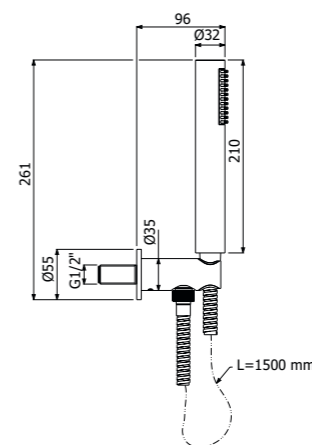

**BRACCI DOCCIA
SHOWER ARMS**

800385 --

ROUND-300 braccio doccia verticale tondo in ottone 1/2"MM diam 23mm - H 300mm

ROUND-300 hanging brass shower arm 1/2"MM diam 23mm - H 300mm

FINITURE | FINISHING

CR	Cromo - Chrome	68,00
CN	Cromo nero - Black chrome	121,00
NB	Nickel spazzolato - Brushed nickel	114,00
OR	Oro - Gold	133,00
OS	Oro spazzolato - Brushed gold	141,00
VO	Vecchio ottone - Old brass	108,00
VR	Vecchio rame - Old copper	108,00
VA	Vecchio argento - Old silver	114,00
GT	Grafite - Graphite	118,00
NE	Nero opaco - Matt black	101,00
BI	Bianco opaco - Matt white	101,00

IMBALLO | PACKAGING

**DOCCE E ALTRO... SISTEMI DUPLEX
SHOWERS & CO... DUPLEX SYSTEMS**

900102 --

Duplex 169- | SQUARE SIDE
169-1 SQUARE SIDE DUPLEX

FINITURE | FINISHING

CR	Cromo - Chrome	165,00
CN	Cromo nero - Black chrome	298,00
NB	Nickel spazzolato - Brushed nickel	280,00
OR	Oro - Gold	321,00
GT	Grafite - Graphite	286,00
NE	Nero opaco - Matt black	248,00
BI	Bianco opaco - Matt white	248,00

IMBALLO | PACKAGING

900113 --

Duplex ROUND-1 ROUND FRONT
ROUND-1 ROUND FRONT DUPLEX SET

FINITURE | FINISHING

CR	Cromo - Chrome	145,00
CN	Cromo nero - Black chrome	260,00
NB	Nickel spazzolato - Brushed nickel	246,00
OR	Oro - Gold	283,00
GT	Grafite - Graphite	250,00
NE	Nero opaco - Matt black	218,00
BI	Bianco opaco - Matt white	218,00

IMBALLO | PACKAGING

900117 --

Duplex OF-74 OLD FASHION FRONT
OF-74 OLD FASHION FRONT DUPLEX

FINITURE | FINISHING

CR	Cromo - Chrome	193,00
CN	Cromo nero - Black chrome	346,00
NB	Nickel spazzolato - Brushed nickel	328,00
OR	Oro - Gold	375,00
OS	Oro spazzolato - Brushed gold	404,00
VO	Vecchio ottone - Old brass	308,00
VR	Vecchio rame - Old copper	308,00
VA	Vecchio argento - Old silver	328,00
GT	Grafite - Graphite	333,00
NE	Nero opaco - Matt black	289,00
BI	Bianco opaco - Matt white	289,00