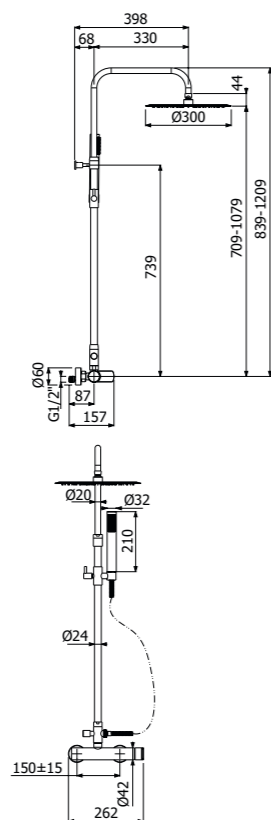

800216 --

Miscelatore monocomando doccia esterno a parete con uscita acqua superiore
Wall mounted single lever shower mixer with upper water outlet.

FINITURE | FINISHING

CR	Cromo - Chrome	303,00
CN	Cromo nero - Black chrome	545,00
NB	Nickel spazzolato - Brushed nickel	514,00
OS	Oro spazzolato - Brushed gold	635,00
NE	Nero opaco - Matt black	454,00

IMBALLO | PACKAGING

RICAMBI | SPARE PARTS

16000007

800473 --

FINITURE | FINISHING

CR	Cromo - Chrome	919,00
CN	Cromo nero - Black chrome	1.656,00
NB	Nickel spazzolato - Brushed nickel	1.563,00
OS	Oro spazzolato - Brushed gold	1.931,00
NE	Nero opaco - Matt black	1.388,00

SISTEMA COLONNA DOCCIA 02-CI GLAM interamente in ottone, completa di miscelatore monocomando esterno doccia a parete, soffione monogetto ROUND 300/5 SLIM EasyClean diam 300mm - H 5mm, flessibile doppia aggiratura calotta conica girevole anti-torsione L1500mm e doccetta monogetto ROUND-1 EasyClean

Full brass GLAM SHOWER COLUMN 02-CI, composed of wall mounted single lever shower mixer, single spray EasyClean ROUND 300/5 SLIM showerhead diam 300mm - H 5mm, double interlock anti-torsion conical swivelling flexible hose and EasyClean single spray ROUND-1 hand shower

IMBALLO | PACKAGING

RICAMBI | SPARE PARTS

16000007

500535 --

Trim esterno 2-piastre miscelatore monocomando lavabo 2 fori incasso a parete
> corpo incasso necessario art **300083**

Exposed components 2-plates wall mounted built-in 2-holes single lever basin mixer
> concealed element required art **300083**

FINITURE | FINISHING

CR	Cromo - Chrome	190,00
CN	Cromo nero - Black chrome	343,00
NB	Nickel spazzolato - Brushed nickel	323,00
OS	Oro spazzolato - Brushed gold	399,00
NE	Nero opaco - Matt black	285,00

IMBALLO | PACKAGING

RICAMBI | SPARE PARTS

16002120

500572 --

Trim esterno mono - piastra miscelatore monocomando lavabo 2-fori incasso a parete
> corpo incasso necessario art **300083**

Exposed components single plate wall mounted built-in 2-holes single lever basin mixer
> concealed element required art **300083**

FINITURE | FINISHING

CR	Cromo - Chrome	245,00
CN	Cromo nero - Black chrome	441,00
NB	Nickel spazzolato - Brushed nickel	416,00
OS	Oro spazzolato - Brushed gold	515,00
NE	Nero opaco - Matt black	368,00

IMBALLO | PACKAGING

RICAMBI | SPARE PARTS

16002120

300083 --

Elemento incasso miscelatore monocomando lavabo 2-fori a parete

Concealed element wall mounted built-in 2-holes single lever basin mixer

FINITURE | FINISHING

Ottone - Brass	150,00

IMBALLO | PACKAGING

RICAMBI | SPARE PARTS

16000007