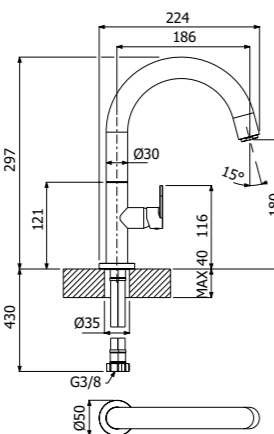

IMBALLO | PACKAGING

RICAMBI | SPARE PARTS

500214 --

Miscelatore monocomando lavabo medio
> flessibili inox G3/8"
> senza scarico
Medium single lever basin mixer
> G3/8" stainless steel flexible hoses
> waste not included

FINITURE | FINISHING

CR	Cromo - Chrome	251,00
CN	Cromo nero - Black chrome	453,00
NB	Nickel spazzolato - Brushed nickel	428,00
OS	Oro spazzolato - Brushed gold	528,00
NE	Nero opaco - Matt black	379,00
BI	Bianco opaco - Matt white	379,00

IMBALLO | PACKAGING

RICAMBI | SPARE PARTS

500280 --