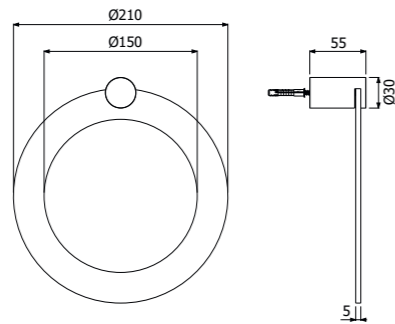

900163 __

FINITURE | FINISHING

CR	Cromo - Chrome	218,00
NE	Nero opaco - Matt black	327,00
NB	Nickel spazzolato - Brushed nickel	370,00
OS	Oro spazzolato - Brushed gold	457,00

IMBALLO | PACKAGING

Anello portasciugamano a parete
Wall mounted towel rail