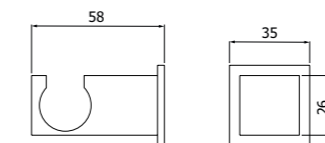

900093

FINITURE | FINISHING

CR	Cromo - Chrome	58,00
CN	Cromo nero - Black chrome	105,00
NB	Nickel spazzolato - Brushed nickel	98,00
OR	Oro - Gold	113,00
OS	Oro spazzolato - Brushed gold	121,00
VO	Vecchio ottone - Old brass	93,00
VR	Vecchio rame - Old copper	93,00
VA	Vecchio argento - Old silver	98,00
GT	Grafite - Graphite	100,00
NE	Nero opaco - Matt black	86,00
BI	Bianco opaco - Matt white	86,00

Supporto doccia a parete SQUARE SIDE
Wall mounted SQUARE SIDE hand shower bracket