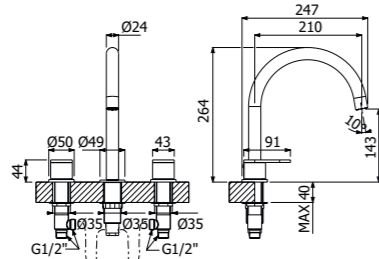

IMBALLO | PACKAGING

RICAMBI | SPARE PARTS

LAVABO E BIDET
WASHBASIN & BIDET

500349 --

Miscelatore monocomando bordo lavabo 3 fori
 > 2 vitoni
 > parte incasso inclusa
 > senza scarico
 Deck mounted 3-holes single lever basin mixer
 > 2 valves
 > concealed part included
 > waste not included