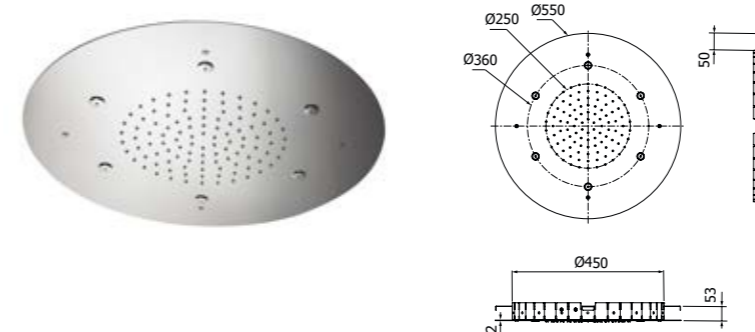

FINITURE | FINISHING

CR	Cromo - Chrome	1.843,00
CN	Cromo nero - Black chrome	3.316,00
NB	Nickel spazzolato - Brushed nickel	3.133,00
GT	Grafite - Graphite	3.188,00
NE	Nero opaco - Matt black	2.764,00
BI	Bianco opaco - Matt white	2.764,00

Soffione multifunzione incasso soffitto SPRAY-2
ROUND in acciaio inox. 2 funzioni selezionabili:
pioggia EasyClean e nebulizzatori, diam 550mm.
Richiede impianto idrico con deviatore 2-vie

*Ceiling mounted built-in multifunction SPRAY-2
ROUND stainless steel showerhead. 2 selectable
functions: rain EasyClean and nebulizers, diam
550mm. 2-ways diverter water system required for
installation*

IMBALLO | PACKAGING