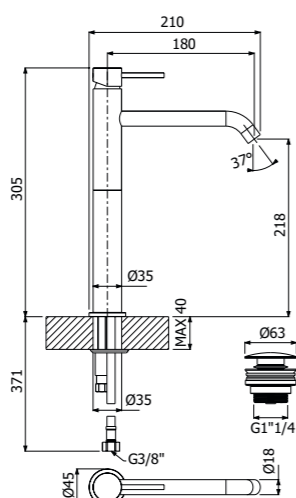

500444 --

Miscelatore monocomando lavabo alto
> flessibili inox G3/8"
> con scarico pop-up push
High single lever basin mixer
> G3/8" stainless steel flexible hoses
> push pop-up waste included

FINITURE | FINISHING

CR	Cromo - Chrome	291,00
CN	Cromo nero - Black chrome	525,00
NB	Nickel spazzolato - Brushed nickel	495,00
OS	Oro spazzolato - Brushed gold	613,00
NE	Nero opaco - Matt black	438,00

IMBALLO | PACKAGING

RICAMBI | SPARE PARTS

500444ECO --

Miscelatore monocomando lavabo alto ECO
> flessibili inox G3/8"
> con scarico pop-up push
High ECO single lever basin mixer
> G3/8" stainless steel flexible hoses
> push pop-up waste included

FINITURE | FINISHING

CR	Cromo - Chrome	315,00
CN	Cromo nero - Black chrome	549,00
NB	Nickel spazzolato - Brushed nickel	519,00
OS	Oro spazzolato - Brushed gold	636,00
NE	Nero opaco - Matt black	461,00

IMBALLO | PACKAGING

RICAMBI | SPARE PARTS

500444WS --

Miscelatore monocomando lavabo alto WS
> flessibili inox G3/8"
> con scarico pop-up push
High WS single lever basin mixer
> G3/8" stainless steel flexible hoses
> push pop-up waste included

FINITURE | FINISHING

CR	Cromo - Chrome	315,00
CN	Cromo nero - Black chrome	549,00
NB	Nickel spazzolato - Brushed nickel	519,00
OS	Oro spazzolato - Brushed gold	636,00
NE	Nero opaco - Matt black	461,00

IMBALLO | PACKAGING

RICAMBI | SPARE PARTS

500417 --

Miscelatore monocomando lavabo alto
> flessibili inox G3/8"
> senza scarico
High single lever basin mixer
> G3/8" stainless steel flexible hoses
> waste not included

FINITURE | FINISHING

CR	Cromo - Chrome	244,00
CN	Cromo nero - Black chrome	439,00
NB	Nickel spazzolato - Brushed nickel	414,00
OS	Oro spazzolato - Brushed gold	511,00
NE	Nero opaco - Matt black	366,00

IMBALLO | PACKAGING

RICAMBI | SPARE PARTS