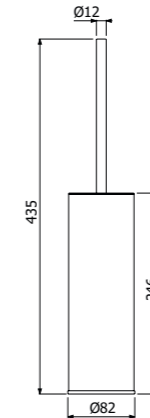

900142 __

FINITURE | FINISHING

AC Acciaio inox - Stainless steel 160,00

Porta scopino WC sospeso
Wall mounted stainless steel toilet brush holder

900143 __

FINITURE | FINISHING

AC Acciaio inox - Stainless steel 125,00