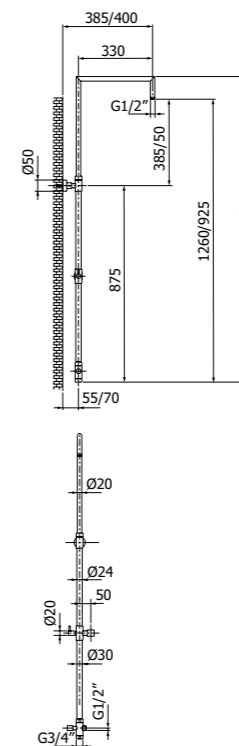

800488 --

FINITURE | FINISHING

CR	Cromo - Chrome	998,00
NB	Nickel spazzolato - Brushed nickel	1.795,00
NE	Nero opaco - Matt black	1.496,00

SISTEMA COLONNA DOCCIA 03-CI ROUND - RIALTO interamente in ottone, completa di miscelatore monocomando esterno doccia a parete, soffione monogetto ROUND 300/5 SLIM EasyClean diam 300mm - H 5mm, flessibile doppia aggaffatura calotta conica girevole anti-torsione L 1500mm e doccetta monogetto ROUND-I EasyClean

Full brass ROUND - RIALTO SHOWER COLUMN 03-CI, composed of wall mounted single lever shower mixer, single spray EasyClean ROUND 300/5 SLIM showerhead diam 300mm - H 5mm, double interlock anti-torsion conical swivelling flexible hose and EasyClean single spray ROUND-I hand shower

RICAMBI | SPARE PARTS

16000397