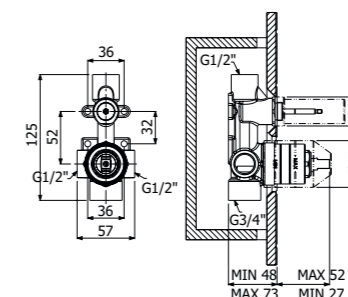

TRIM ESTERNI E INCASSI
EXPOSED & CONCEALED COMPONENTS

800640 --

FINITURE | FINISHING

CR	Cromo - Chrome	101,00
CN	Cromo nero - Black chrome	183,00
NB	Nichel spazzolato - Brushed nickel	173,00
OS	Oro spazzolato - Brushed gold	213,00
NE	Nero opaco - Matt black	153,00

IMBALLO | PACKAGING

Trim esterno miscelatore monocomando doccia
incasso a parete

> corpo incasso necessario art **300081**

Exposed components wall mounted built-in
single lever shower mixer

> concealed element required art **300081**

300081 --

FINITURE | FINISHING

Ottone - Brass	119,00

IMBALLO | PACKAGING

RICAMBI | SPARE PARTS

16000007

Elemento incasso miscelatore monocomando
doccia a parete

Concealed element wall mounted built-in
single lever shower mixer

800641 --

FINITURE | FINISHING

CR	Cromo - Chrome	140,00
CN	Cromo nero - Black chrome	253,00
NB	Nichel spazzolato - Brushed nickel	238,00
OS	Oro spazzolato - Brushed gold	294,00
NE	Nero opaco - Matt black	210,00

IMBALLO | PACKAGING

Trim esterno miscelatore monocomando doccia
deviatore 2-vie incasso a parete

> corpo incasso necessario art **300082**

Exposed components wall mounted built-in
single lever shower mixer 2-ways

> concealed element required art **300082**

TRIM ESTERNI E INCASSI
EXPOSED & CONCEALED COMPONENTS

800742 --

FINITURE | FINISHING

CR	Cromo - Chrome	195,00
CN	Cromo nero - Black chrome	351,00
NB	Nichel spazzolato - Brushed nickel	256,00
OS	Oro spazzolato - Brushed gold	410,00
NE	Nero opaco - Matt black	293,00

IMBALLO | PACKAGING

Trim esterno miscelatore monocomando doccia
deviatore 2-vie incasso a parete

> piastra inox

> corpo incasso necessario art **300082**

Exposed components wall mounted built-in
single lever shower mixer 2-ways

> stainless-steel plate

> concealed element required art **300082**

300082 --