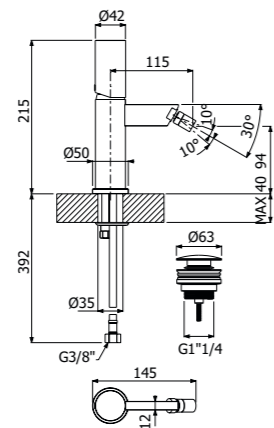

Miscelatore monocomando bidet
> flessibili inox G3/8"
> con scarico pop-up push
Single lever bidet mixer
> G3/8" stainless steel flexible hoses
> push pop-up waste included

FINITURE | FINISHING

CR Cromo - Chrome 413,00
NB Nickel spazzolato - Brushed nickel 701,00

IMBALLO | PACKAGING

RICAMBI | SPARE PARTS

16000154 --

16002253