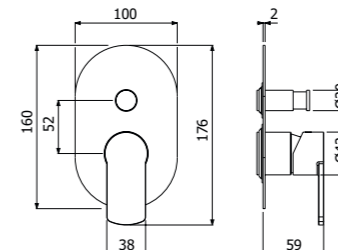

TRIM ESTERNI E INCASSI
EXPOSED & CONCEALED COMPONENTS

800742 --