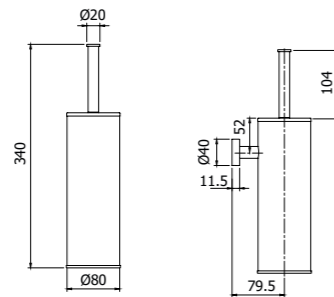

FINITURE | FINISHING

CR	Cromo - Chrome	120,00
NE	Nero opaco - Matt black	180,00
NB	Nickel spazzolato - Brushed nickel	204,00
OS	Oro spazzolato - Brushed gold	252,00

Dispenser porta spazzolini sospeso
Wall mounted stainless steel toothbrushes dispenser

900157 __

FINITURE | FINISHING

CR	Cromo - Chrome	210,00
NE	Nero opaco - Matt black	315,00
NB	Nickel spazzolato - Brushed nickel	357,00
OS	Oro spazzolato - Brushed gold	441,00

Porta scopino WC sospeso
Wall mounted stainless steel toilet brush holder

900167 __