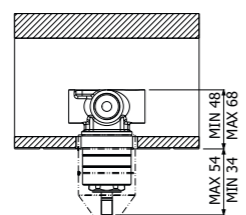

Elemento incasso miscelatore monocomando
doccia a parete
*Concealed element wall mounted built-in
single lever shower mixer*

FINITURE | FINISHING

Ottone - Brass **119,00**

IMBALLO | PACKAGING

RICAMBI | SPARE PARTS

16000007