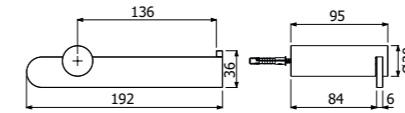

900159 __

FINITURE | FINISHING

CR	Cromo - Chrome	151,00
NE	Nero opaco - Matt black	227,00
NB	Nickel spazzolato - Brushed nickel	258,00
OS	Oro spazzolato - Brushed gold	318,00