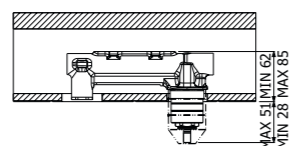

TRIM ESTERNI E INCASSI
EXPOSED & CONCEALED COMPONENTS

300083WS --

Elemento incasso miscelatore monocomando lavabo 2-fori a parete WS

WS concealed element wall mounted built-in 2-holes single lever basin mixer

FINITURE | FINISHING

Ottone - Brass 175,00