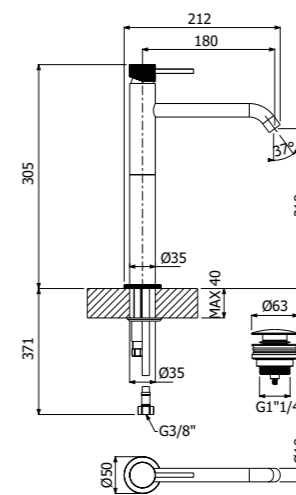

**LAVABO
WASHBASIN**

500494 --

Miscelatore monocomando lavabo alto
> flessibili inox G3/8"
> senza scarico
High single lever basin mixer
> G3/8" stainless steel flexible hoses
> waste not included

FINITURE | FINISHING

CR	Cromo - Chrome	306,00
NB	Nickel spazzolato - Brushed nickel	476,00
OS	Oro spazzolato - Brushed gold	574,00
NU	Ottone naturale - Natural brass	574,00

IMBALLO | PACKAGING

RICAMBI | SPARE PARTS

500494ECO --

Miscelatore monocomando lavabo alto ECO
> flessibili inox G3/8"
> senza scarico
ECO high single lever basin mixer
> G3/8" stainless steel flexible hoses
> waste not included

FINITURE | FINISHING

CR	Cromo - Chrome	330,00
NB	Nickel spazzolato - Brushed nickel	100,00
OS	Oro spazzolato - Brushed gold	598,00
NU	Ottone naturale - Natural brass	598,00

IMBALLO | PACKAGING

RICAMBI | SPARE PARTS

500494WS --

Miscelatore monocomando lavabo alto WS
> flessibili inox G3/8"
> senza scarico
WS high single lever basin mixer
> G3/8" stainless steel flexible hoses
> waste not included

FINITURE | FINISHING

CR	Cromo - Chrome	330,00
NB	Nickel spazzolato - Brushed nickel	100,00
OS	Oro spazzolato - Brushed gold	598,00
NU	Ottone naturale - Natural brass	598,00

IMBALLO | PACKAGING

RICAMBI | SPARE PARTS

**LAVABO
WASHBASIN**

500482 --

Miscelatore monocomando lavabo alto
> flessibili inox G3/8"
> con scarico pop-up push
High single lever basin mixer
> G3/8" stainless steel flexible hoses
> push pop-up waste included

FINITURE | FINISHING

CR	Cromo - Chrome	354,00
NB	Nickel spazzolato - Brushed nickel	558,00
OS	Oro spazzolato - Brushed gold	675,00
NU	Ottone naturale - Natural brass	675,00

IMBALLO | PACKAGING

RICAMBI | SPARE PARTS

500482ECO --