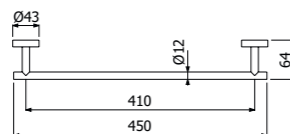

Barra porta asciugamano a parete
> L 450mm
Wall mounted stainless steel towel rail
> L 450mm

FINITURE | FINISHING

AC Acciaio inox - Stainless steel **84,00**

900146 _ _

Barra porta asciugamano a parete
> L 600mm
Wall mounted stainless steel towel rail
> L 600mm