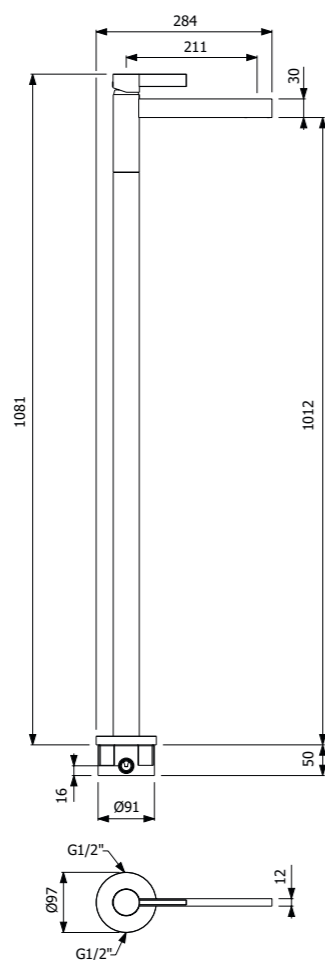

FINITURE | FINISHING

CR Cromo - Chrome 210,00
NB Nickel spazzolato - Brushed nickel 358,00

IMBALLO | PACKAGING

RICAMBI | SPARE PARTS

16000302

500030 --

Piantana da terra con miscelatore
monocomando lavabo
> parte incasso a pavimento inclusa
Floor pillar with single lever basin mixer
> floor concealed element included