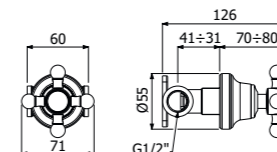

700056 --

FINITURE | FINISHING

CR Cromo - Chrome	1.740,00
VO Vecchio ottone - Old brass	2.725,00
VR Vecchio rame - Old copper	2.725,00
VA Vecchio argento - Old silver	2.889,00
OR Oro - Gold	3.299,00

Piantana da terra bordo vasca H 1129mm - interasse L 150mm con gruppo miscelazione 2-vitoni, maniglie a leva, H 863mm, bocca interasse L 220mm, deviatore, doccia monogetto OF-74 in ottone e flessibile in ottone doppia aggiratura calotta conica girevole anti-torsione L 1500mm - parti incasso a pavimento incluse.

Floor pillar H 1129mm - L 150 mm from interaxis, with 2-valves bath mixers, lever handles, H 863mm, spout L 220mm from interaxis, diverter, single spray OF-74 brass hand shower, L 1500mm double interlock anti-torsion swivelling conical brass flexible hose - floor concealed parts included.

MANIGLIE | HANDLES (vedi/see pag. 246)

RICAMBI | SPARE PARTS

800227 --

FINITURE | FINISHING

CR Cromo - Chrome	459,00
VO Vecchio ottone - Old brass	866,00
VR Vecchio rame - Old copper	866,00
VA Vecchio argento - Old silver	914,00
OR Oro - Gold	1.033,00

IMBALLO | PACKAGING

RICAMBI | SPARE PARTS

Gruppo miscelazione 2 vitoni esterno doccia a parete con uscita acqua inferiore
> maniglie a croce

Wall mounted 2 valves external shower mixers with lower water outlet
> cross handles

800261 --

Gruppo miscelazione 2 vitoni esterno doccia a parete con uscita acqua superiore
> maniglie a croce

Wall mounted 2 valves external shower mixers with upper water outlet
> cross handles

FINITURE | FINISHING

CR Cromo - Chrome	579,00
VO Vecchio ottone - Old brass	866,00
VR Vecchio rame - Old copper	866,00
VA Vecchio argento - Old silver	914,00
OR Oro - Gold	1.033,00

IMBALLO | PACKAGING

RICAMBI | SPARE PARTS

800045 --