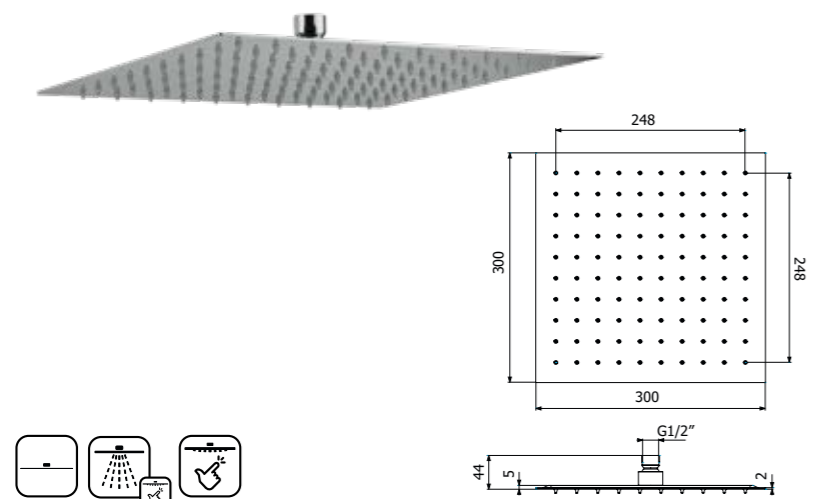

IMBALLO | PACKAGING

800349 --

FINITURE | FINISHING

CR Cromo - Chrome 248,00
NB Nickel spazzolato - Brushed nickel 421,00
NE Nero opaco - Matt black 371,00

Soffione monogetto SQUARE-300/5 SLIM EasyClean in acciaio inox 300x300mm - H 5mm
Single spray SQUARE-300/5 SLIM EasyClean stainless steel showerhead 300x300mm - H 5mm

IMBALLO | PACKAGING

800285 --