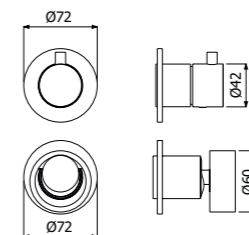

TRIM ESTERNI E INCASSI
EXPOSED & CONCEALED COMPONENTS

800658 --

FINITURE | FINISHING

CR Cromo - Chrome 242,00
NE Nero opaco - Matt black 363,00
NB Nickel spazzolato - Brushed nickel 407,00
OS Oro spazzolato - Brushed gold 506,00