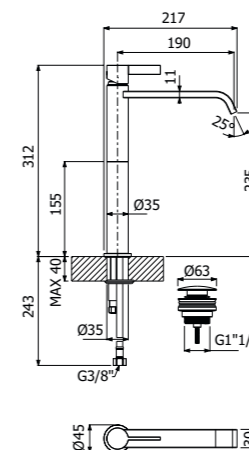

IMBALLO | PACKAGING

RICAMBI | SPARE PARTS

500425 --

Miscelatore monocomando lavabo alto
> flessibili inox G3/8"
> con scarico pop-up push
High single lever basin mixer
> G3/8" stainless steel flexible hoses
> push pop-up waste included

FINITURE | FINISHING

CR	Cromo - Chrome	336,00
GT	Grafite - Graphite	571,00
NE	Nero opaco - Matt black	505,00

IMBALLO | PACKAGING

RICAMBI | SPARE PARTS

500269 --

Bocca lavabo a parete
Wall mounted built-in basin spout

FINITURE | FINISHING

CR	Cromo - Chrome	214,00
GT	Grafite - Graphite	321,00
NE	Nero opaco - Matt black	291,00