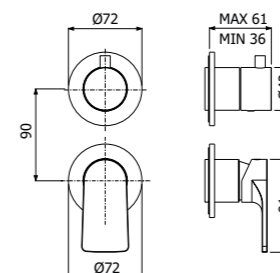

FINITURE | FINISHING

Ottone - Brass 213,00

IMBALLO | PACKAGING

RICAMBI | SPARE PARTS

800720 --

Trim esterno miscelatore monocomando doccia deviatore 4-vie incasso a parete
 > corpo incasso necessario art **300091**
Exposed components wall mounted built-in single lever shower mixer 4-ways diverter
 > concealed element required art **300091**