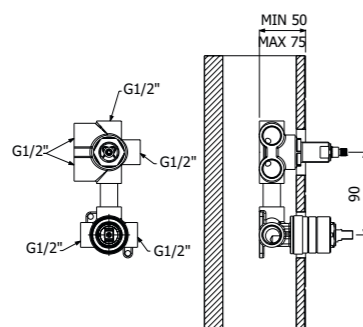

IMBALLO | PACKAGING

300091 --

Elemento incasso miscelatore monocomando doccia a parete deviatore 4-vie
Concealed element wall mounted built-in single lever shower mixer 4-ways diverter

FINITURE | FINISHING

Ottone - Brass 244,00

IMBALLO | PACKAGING

RICAMBI | SPARE PARTS