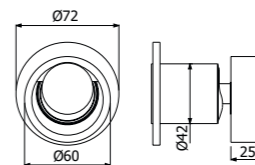

TRIM ESTERNI E INCASSI
EXPOSED & CONCEALED COMPONENTS

800648 --