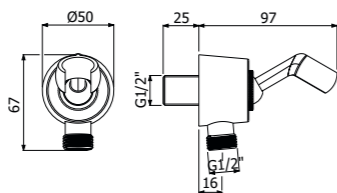

COMPONENTI & ACCESSORI... DOCCETTE
COMPONENTS & SPARE PARTS... HAND SHOWERS

900127

FINITURE | FINISHING

CR	Cromo - Chrome	66,00
CN	Cromo nero - Black chrome	119,00
NB	Nickel spazzolato - Brushed nickel	113,00
OR	Oro - Gold	130,00
OS	Oro spazzolato - Brushed gold	140,00
VO	Vecchio ottone - Old brass	106,00
VR	Vecchio rame - Old copper	106,00
VA	Vecchio argento - Old silver	113,00
GT	Grafite - Graphite	115,00
NE	Nero opaco - Matt black	99,00
BI	Bianco opaco - Matt white	99,00

Preso acqua OLD FASHION FRONT
OLD FASHION FRONT water inlet