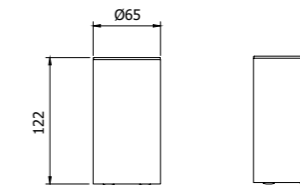

900166 __

FINITURE | FINISHING

CR	Cromo - Chrome	190,00
NE	Nero opaco - Matt black	285,00
NB	Nickel spazzolato - Brushed nickel	323,00
OS	Oro spazzolato - Brushed gold	399,00

900171 __

FINITURE | FINISHING

CR	Cromo - Chrome	120,00
NE	Nero opaco - Matt black	180,00
NB	Nickel spazzolato - Brushed nickel	204,00
OS	Oro spazzolato - Brushed gold	252,00

Dispenser porta spazzolini sospeso
Wall mounted stainless steel toothbrushes dispenser

900157 __

FINITURE | FINISHING

CR	Cromo - Chrome	210,00
NE	Nero opaco - Matt black	315,00
NB	Nickel spazzolato - Brushed nickel	357,00
OS	Oro spazzolato - Brushed gold	441,00

900167 __

FINITURE | FINISHING

CR	Cromo - Chrome	160,00
NE	Nero opaco - Matt black	240,00
NB	Nickel spazzolato - Brushed nickel	272,00
OS	Oro spazzolato - Brushed gold	336,00

900173 __

FINITURE | FINISHING

CR	Cromo - Chrome	100,00
NE	Nero opaco - Matt black	150,00
NB	Nickel spazzolato - Brushed nickel	170,00
OS	Oro spazzolato - Brushed gold	210,00

Dispenser porta spazzolini da appoggio
Free standing stainless steel toothbrushes dispenser

900174 __

FINITURE | FINISHING

CR	Cromo - Chrome	190,00
NE	Nero opaco - Matt black	285,00
NB	Nickel spazzolato - Brushed nickel	323,00
OS	Oro spazzolato - Brushed gold	399,00