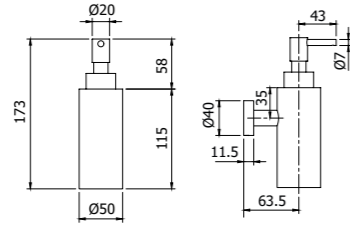

900166 __

FINITURE | FINISHING

CR	Cromo - Chrome	190,00
NE	Nero opaco - Matt black	285,00
NB	Nickel spazzolato - Brushed nickel	323,00
OS	Oro spazzolato - Brushed gold	399,00

Dispenser porta sapone liquido sospeso
Wall mounted liquid soap dispenser

900171 __