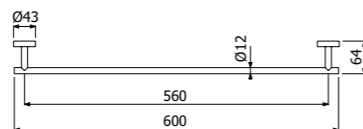

Barra porta asciugamano a parete
> L 450mm
Wall mounted stainless steel towel rail
> L 450mm

FINITURE | FINISHING

AC Acciaio inox - Stainless steel **84,00**

900146 _ _

Barra porta asciugamano a parete
> L 600mm
Wall mounted stainless steel towel rail
> L 600mm