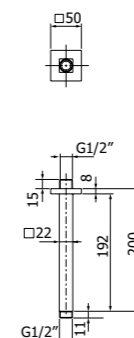

IMBALLO | PACKAGING

**BRACCI DOCCIA
SHOWER ARMS**

800431 _ _

SQUARE-200 braccio doccia verticale in ottone
1/2"MM 22x22mm - H 200mm
SQUARE-200 hanging brass shower arm
1/2"MM 22x22mm - H 200mm

FINITURE | FINISHING