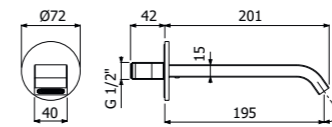

Bocca quadra lavabo a parete
Square wall mounted built-in basin spout