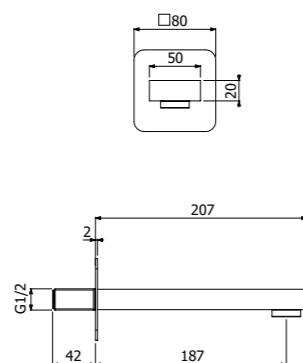

300089 --

Elemento incasso miscelatore monocomando vasca a parete
Concealed element wall mounted built-in single lever bath mixer

FINITURE | FINISHING

Ottone - Brass 475,00

IMBALLO | PACKAGING

RICAMBI | SPARE PARTS

700111 --

Bocca vasca a parete
Wall mounted built-in bath spout

FINITURE | FINISHING

CR Cromo - Chrome 389,00
NB Nickel spazzolato - Brushed nickel 620,00

IMBALLO | PACKAGING

RICAMBI | SPARE PARTS

700107 --

Miscelatore monocomando 4 fori bordo vasca
> parte incasso inclusa
Deck mounted 4-holes single lever bath mixers
> concealed part included

FINITURE | FINISHING

CR Cromo - Chrome 1.310,00
NB Nickel spazzolato - Brushed nickel 2.278,00

IMBALLO | PACKAGING

RICAMBI | SPARE PARTS

700090 --

Gruppo miscelazione 5 fori bordo vasca
> 2 vitoni
> parte incasso inclusa
Deck mounted built-in 5 holes bath mixer
> 2 valves
> concealed element included

FINITURE | FINISHING

CR Cromo - Chrome 1.406,00
NB Nickel spazzolato - Brushed nickel 2.451,00

IMBALLO | PACKAGING

RICAMBI | SPARE PARTS

500590 --

Trim esterno 2-piastre miscelatore monocomando lavabo 2 fori incasso a parete
> corpo incasso necessario art 300083
Exposed components 2-plates wall mounted built-in 2-holes single lever basin mixer
> concealed element required art 300083

FINITURE | FINISHING

CR Cromo - Chrome 430,00
NB Nickel spazzolato - Brushed nickel 694,00

IMBALLO | PACKAGING

RICAMBI | SPARE PARTS

500565 --

Trim esterno mono - piastra miscelatore monocomando lavabo 2-fori incasso a parete
> corpo incasso necessario art 300083
Exposed components single plate wall mounted built-in 2-holes single lever basin mixer
> concealed element required art 300083

FINITURE | FINISHING

CR Cromo - Chrome 489,00
NB Nickel spazzolato - Brushed nickel 800,00