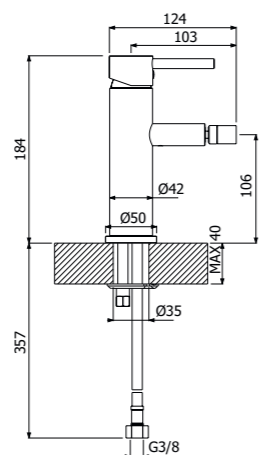

FINITURE | FINISHING

CR	Cromo - Chrome	255,00
CN	Cromo nero - Black chrome	458,00
NB	Nickel spazzolato - Brushed nickel	434,00
OS	Oro spazzolato - Brushed gold	535,00
NE	Nero opaco - Matt black	383,00

IMBALLO | PACKAGING

RICAMBI | SPARE PARTS

600050 --