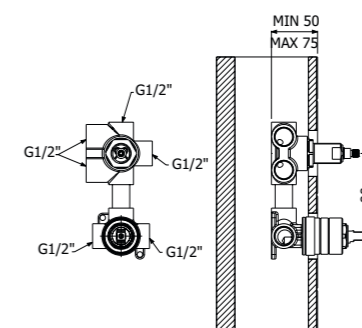

> corpo incasso necessario art **300091**

Exposed components wall mounted built-in single lever shower mixer 4-ways diverter

> *concealed element required art **300091***

300091 --

FINITURE | FINISHING

Ottone - Brass 244,00