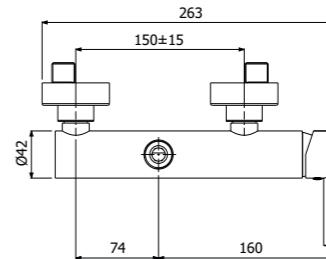

800108 --

Miscelatore monocomando doccia esterno a parete con uscita acqua superiore
Wall mounted single lever shower mixer with upper water outlet.

FINITURE | FINISHING

CR Cromo - Chrome	950,00
CN Cromo nero - Black chrome	1.708,00
NB Nickel spazzolato - Brushed nickel	1.613,00
OS Oro spazzolato - Brushed gold	1.993,00
NE Nero opaco - Matt black	1.424,00