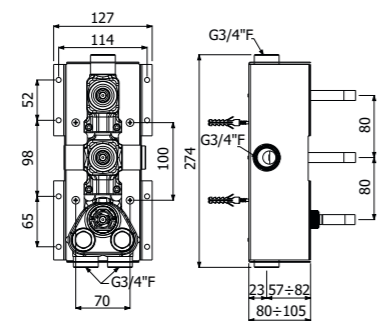

**TERMOSTATICI
THERMOSTATIC**

300013 --

Elemento incasso miscelatore termostatico doccia a parete
> deviatore 1-via
> scatola posa in acciaio
Concealed element wall mounted built-in thermostatic shower mixer
> 1-way diverter
> stainless steel installation box included

FINITURE | FINISHING

Ottone - Brass 465,00

IMBALLO | PACKAGING

44x16,2x13,2

RICAMBI | SPARE PARTS

16001679   **16000868**

300015 --

Elemento incasso miscelatore termostatico doccia a parete
> deviatore 2-vie
> scatola posa in acciaio
Concealed element wall mounted built-in thermostatic shower mixer
> 2-ways diverter
> stainless steel installation box included

FINITURE | FINISHING

Ottone - Brass 578,00

IMBALLO | PACKAGING

44x16,2x13,2

RICAMBI | SPARE PARTS

16001679   **16000868**

300016 --

Elemento incasso miscelatore termostatico doccia a parete
> deviatore 3-vie
> scatola posa in acciaio
Concealed element wall mounted built-in thermostatic shower mixer
> 3-ways diverter
> stainless steel installation box included

FINITURE | FINISHING

Ottone - Brass 640,00

IMBALLO | PACKAGING

44x16,2x13,2

RICAMBI | SPARE PARTS

16001679   **16000868**