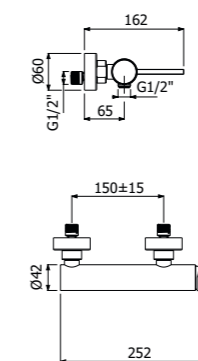

600096 --

Miscelatore monocomando bidet
> flessibili inox G3/8"
> con scarico pop-up push
Single lever bidet mixer
> G3/8" stainless steel flexible hoses
> push pop-up waste included

FINITURE | FINISHING

CR	Cromo - Chrome	269,00
GT	Grafite - Graphite	458,00
NE	Nero opaco - Matt black	404,00

IMBALLO | PACKAGING

RICAMBI | SPARE PARTS

700283 --

Miscelatore monocomando esterno vasca a parete
> con duplex
Wall mounted single lever bath mixer
> with duplex

FINITURE | FINISHING

CR	Cromo - Chrome	536,00
GT	Grafite - Graphite	911,00
NE	Nero opaco - Matt black	805,00

IMBALLO | PACKAGING

RICAMBI | SPARE PARTS

700284 --

Miscelatore monocomando esterno vasca a parete
Wall mounted single lever bath mixer

FINITURE | FINISHING

CR	Cromo - Chrome	440,00
GT	Grafite - Graphite	748,00
NE	Nero opaco - Matt black	660,00

IMBALLO | PACKAGING

RICAMBI | SPARE PARTS

700146 --

Bocca vasca a parete
Wall mounted built-in bath spout

FINITURE | FINISHING

CR	Cromo - Chrome	225,00
GT	Grafite - Graphite	321,00
NE	Nero opaco - Matt black	308,00

IMBALLO | PACKAGING

800007 --

Miscelatore monocomando doccia esterno a parete con uscita acqua inferiore
Wall mounted single lever shower mixer with lower water outlet.

FINITURE | FINISHING

CR	Cromo - Chrome	393,00
GT	Grafite - Graphite	668,00
NE	Nero opaco - Matt black	589,00

IMBALLO | PACKAGING

RICAMBI | SPARE PARTS

800158 --

Miscelatore monocomando doccia esterno a parete con uscita acqua superiore
Wall mounted single lever shower mixer with upper water outlet.

FINITURE | FINISHING

CR	Cromo - Chrome	393,00
GT	Grafite - Graphite	668,00
NE	Nero opaco - Matt black	589,00

IMBALLO | PACKAGING

RICAMBI | SPARE PARTS