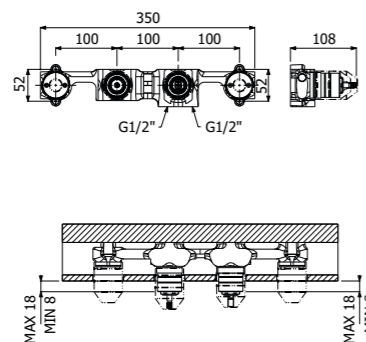

300089 --

Elemento incasso miscelatore monocomando
vasca a parete
Concealed element wall mounted built-in
single lever bath mixer

FINITURE | FINISHING

	Ottone - Brass	475,00

IMBALLO | PACKAGING

RICAMBI | SPARE PARTS

16000007

16000740