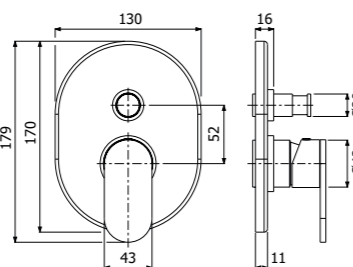

FINITURE | FINISHING

Ottone - Brass 119,00

IMBALLO | PACKAGING

14,6x12,5x9 20 0,6

RICAMBI | SPARE PARTS

16000007

800652 --

Trim esterno miscelatore monocomando doccia deviatore 2-vie incasso a parete
> corpo incasso necessario art **300082**
Exposed components wall mounted built-in single lever shower mixer 2-ways
> concealed element required art **300082**