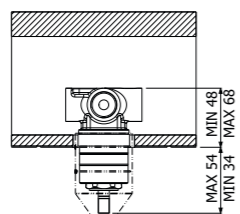

Elemento incasso miscelatore monocomando
doccia a parete
Concealed element wall mounted built-in
single lever shower mixer

FINITURE | FINISHING

Ottone - Brass 119,00