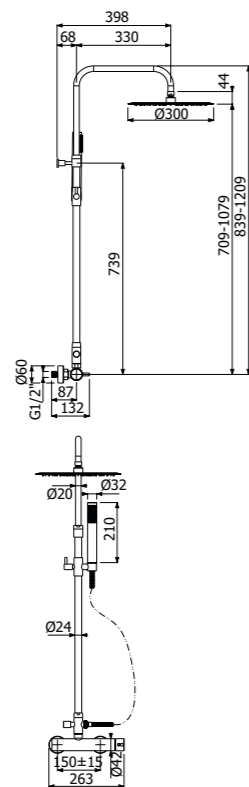

800404 --

FINITURE | FINISHING

CR Cromo - Chrome 1.088,00
NB Nickel spazzolato - Brushed nickel 1.963,00

SISTEMA COLONNA DOCCIA 02-C1 CENTURY interamente in ottone, completa di miscelatore monocomando esterno doccia a parete, soffione monogetto ROUND 300/5 SLIM EasyClean diam 300mm - H 5mm, flessibile doppia aggiratura calotta conica girevole anti-torsione L 1500mm e doccetta monogetto ROUND-1 EasyClean

Full brass CENTURY SHOWER COLUMN 02-C1, composed of wall mounted single lever shower mixer, single spray EasyClean ROUND 300/5 SLIM showerhead diam 300mm - H 5mm, double interlock anti-torsion conical swivelling flexible hose and EasyClean single spray ROUND-1 hand shower

IMBALLO | PACKAGING

118x44x12

RICAMBI | SPARE PARTS

16000007

800303 --