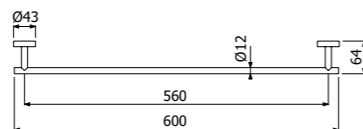

Barra porta asciugamano a parete
> L 450mm
Wall mounted stainless steel towel rail
> L 450mm

FINITURE | FINISHING

AC Acciaio inox - Stainless steel **84,00**

900146 __