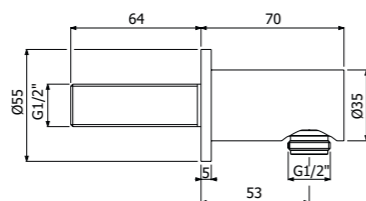

900022

FINITURE | FINISHING

CR	Cromo - Chrome	58,00
CN	Cromo nero - Black chrome	105,00
NB	Nickel spazzolato - Brushed nickel	98,00
OR	Oro - Gold	113,00
OS	Oro spazzolato - Brushed gold	121,00
VO	Vecchio ottone - Old brass	93,00
VR	Vecchio rame - Old copper	93,00
VA	Vecchio argento - Old silver	98,00
GT	Grafite - Graphite	100,00
NE	Nero opaco - Matt black	86,00
BI	Bianco opaco - Matt white	86,00