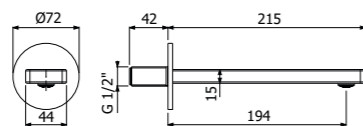

FINITURE | FINISHING

CR Cromo - Chrome 208,00
NE Nero opaco - Matt black 313,00

IMBALLO | PACKAGING

RICAMBI | SPARE PARTS

500375 --

Bocca lavabo a parete
 Wall mounted built-in basin spout

FINITURE | FINISHING