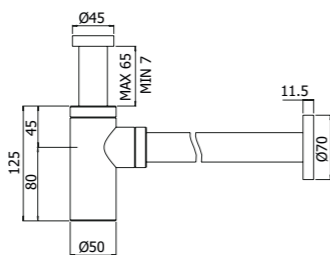

FINITURE | FINISHING

CR	Cromo - Chrome	38,00
CN	Cromo nero - Black chrome	68,00
NB	Nickel spazzolato - Brushed nickel	64,00
OR	Oro - Gold	73,00
OS	Oro spazzolato - Brushed gold	79,00
VO	Vecchio ottone - Old brass	59,00
VR	Vecchio rame - Old copper	59,00
VA	Vecchio argento - Old silver	64,00
GT	Grafite - Graphite	65,00
NE	Nero opaco - Matt black	56,00
BI	Bianco opaco - Matt white	56,00

900126

Sifone sottolavabo ROUND
ROUND under basin siphon