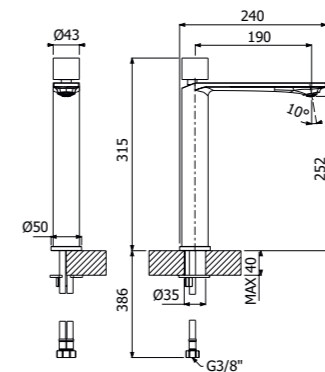

FINITURE
E BI-COLOR

500517 --

Miscelatore monocomando lavabo
> flessibili inox G3/8"
> senza scarico
Single lever basin mixer
> G3/8" stainless steel flexible hoses
> waste not included

FINITURE | FINISHING

CR	Cromo - Chrome	380,00
NE	Nero opaco - Matt black	570,00
NB	Nickel spazzolato - Brushed nickel	646,00
OS	Oro spazzolato - Brushed gold	798,00
NENB	Nero/Nickel - Black/Nickel	586,00
NBNE	Nickel/Nero - Nickel/Black	624,00

IMBALLO | PACKAGING

RICAMBI | SPARE PARTS

500448 --

Miscelatore monocomando lavabo
> flessibili inox G3/8"
> con scarico pop-up push
Single lever basin mixer
> G3/8" stainless steel flexible hoses
> push pop-up waste included

FINITURE | FINISHING

CR	Cromo - Chrome	418,00
NE	Nero opaco - Matt black	627,00
NB	Nickel spazzolato - Brushed nickel	710,00
OS	Oro spazzolato - Brushed gold	878,00
NENB	Nero/Nickel - Black/Nickel	644,00
NBNE	Nickel/Nero - Nickel/Black	688,00

IMBALLO | PACKAGING

RICAMBI | SPARE PARTS

500518 --

Miscelatore monocomando lavabo alto
> flessibili inox G3/8"
> senza scarico
High single lever basin mixer
> G3/8" stainless steel flexible hoses
> waste not included

FINITURE | FINISHING

CR	Cromo - Chrome	498,00
NE	Nero opaco - Matt black	748,00
NB	Nickel spazzolato - Brushed nickel	847,00
OS	Oro spazzolato - Brushed gold	1.046,00
NENB	Nero/Nickel - Black/Nickel	765,00
NBNE	Nickel/Nero - Nickel/Black	825,00

IMBALLO | PACKAGING

RICAMBI | SPARE PARTS

500568 --

Miscelatore monocomando lavabo alto
> flessibili inox G3/8"
> con scarico pop-up push
High single lever basin mixer
> G3/8" stainless steel flexible hoses
> push pop-up waste included

FINITURE | FINISHING