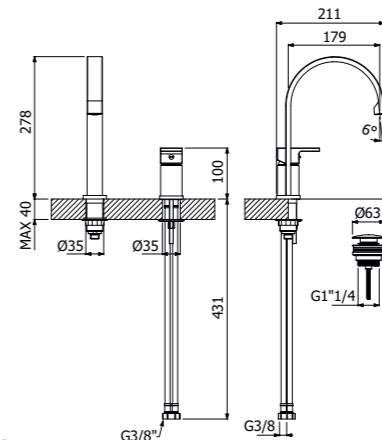

Miscelatore monocomando bordo lavabo 2 fori
> flessibili inox G3/8"
> con scarico pop-up push
Deck mounted 2-holes single lever basin mixer
> G3/8" stainless steel flexible hoses
> push pop-up waste included

FINITURE | FINISHING

CR Cromo - Chrome 664,00
NB Nickel spazzolato - Brushed nickel 1.115,00

IMBALLO | PACKAGING

RICAMBI | SPARE PARTS