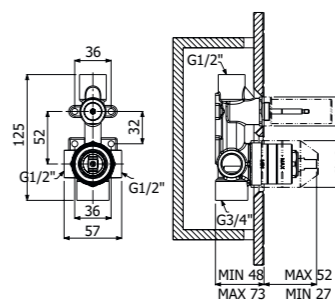

IMBALLO | PACKAGING

Trim esterno miscelatore monocomando doccia deviatore 2-vie incasso a parete

> piastra inox

> corpo incasso necessario art **300082**

Exposed components wall mounted built-in single lever shower mixer 2-ways

> *stainless-steel plate*

> *concealed element required art **300082***

300082 --

FINITURE | FINISHING

Ottone - Brass	169,00

IMBALLO | PACKAGING

RICAMBI | SPARE PARTS

16000007

Elemento incasso miscelatore monocomando doccia a parete deviatore 2-vie

Concealed element wall mounted built-in single lever shower mixer 2-ways diverter

800685 --