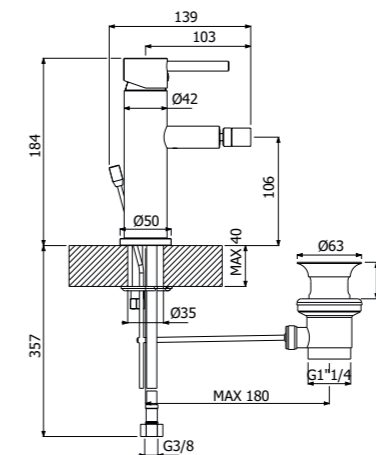

LAVABO E BIDET
WASHBASIN & BIDET

500193 --

Miscelatore monocomando lavabo alto H 334mm
> flessibili inox G3/8"
> con scarico pop-up push
High single lever basin mixer H 334mm
> G3/8" stainless steel flexible hoses
> push pop-up waste included

FINITURE | FINISHING

CR	Cromo - Chrome	390,00
CN	Cromo nero - Black chrome	703,00
NB	Nickel spazzolato - Brushed nickel	664,00
OS	Oro spazzolato - Brushed gold	820,00
NE	Nero opaco - Matt black	586,00

IMBALLO | PACKAGING

RICAMBI | SPARE PARTS

600037 --

Miscelatore monocomando bidet
> flessibili inox G3/8"
> senza scarico
Single lever bidet mixer
> G3/8" stainless steel flexible hoses
> waste not included

FINITURE | FINISHING

CR	Cromo - Chrome	255,00
CN	Cromo nero - Black chrome	458,00
NB	Nickel spazzolato - Brushed nickel	434,00
OS	Oro spazzolato - Brushed gold	535,00
NE	Nero opaco - Matt black	383,00

IMBALLO | PACKAGING

RICAMBI | SPARE PARTS

600050 --

Miscelatore monocomando bidet
> flessibili inox G3/8"
> con scarico pop-up push
Single lever bidet mixer
> G3/8" stainless steel flexible hoses
> push pop-up waste included

FINITURE | FINISHING

CR	Cromo - Chrome	303,00
CN	Cromo nero - Black chrome	545,00
NB	Nickel spazzolato - Brushed nickel	514,00
OS	Oro spazzolato - Brushed gold	635,00
NE	Nero opaco - Matt black	454,00

IMBALLO | PACKAGING

RICAMBI | SPARE PARTS

LAVABO E BIDET
WASHBASIN & BIDET

600011 --

Miscelatore monocomando bidet
> flessibili inox G3/8"
> con scarico ad asta
Single lever bidet mixer
> G3/8" stainless steel flexible hoses
> rod waste included

FINITURE | FINISHING

CR	Cromo - Chrome	293,00
CN	Cromo nero - Black chrome	389,00
NB	Nickel spazzolato - Brushed nickel	498,00
OS	Oro spazzolato - Brushed gold	615,00
NE	Nero opaco - Matt black	440,00