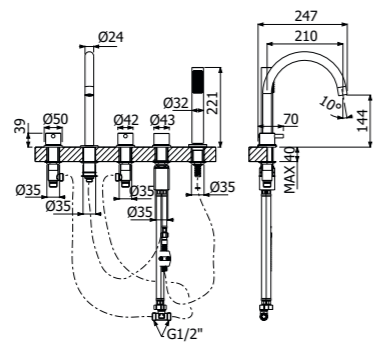

700097 --

Gruppo miscelazione 5 fori bordo vasca
 > 2 vitoni
 > parte incasso inclusa
 Deck mounted built-in 5 holes bath mixer
 > 2 valves
 > concealed element included

700106 --

Miscelatore monocomando 4 fori bordo vasca
 > parte incasso inclusa
 Deck mounted 4-holes single lever bath mixers
 > concealed part included