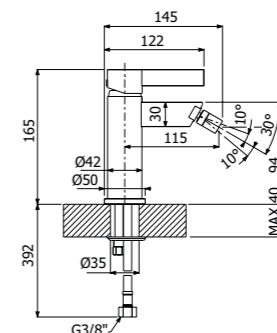

Miscelatore monocomando bidet
> flessibili inox G3/8"
> senza scarico

Single lever bidet mixer
> G3/8" stainless steel flexible hoses
> waste not included

FINITURE | FINISHING

CR Cromo - Chrome 338,00
NB Nickel spazzolato - Brushed nickel 574,00

IMBALLO | PACKAGING

RICAMBI | SPARE PARTS

16000154 --

16002253

600052 --