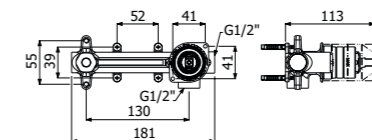

800392 --

FINITURE | FINISHING

CR	Cromo - Chrome	960,00
CN	Cromo nero - Black chrome	1.728,00
NB	Nickel spazzolato - Brushed nickel	1.633,00
OS	Oro spazzolato - Brushed gold	2.016,00
NE	Nero opaco - Matt black	1.440,00

SISTEMA COLONNA DOCCIA 02-C1 STILE in ottone, completa di miscelatore monocomando esterno doccia a parete, soffione monogetto STAMP/300 EasyClean 300x300mm - H 13mm in ABS, flessibile in ottone doppia aggraffatura calotta conica girevole anti-torsione L 1500mm e doccetta monogetto STAMP-I EasyClean in ABS

STILE brass SHOWER COLUMN 02-C1, composed of wall mounted single lever shower mixer, ABS single spray EasyClean STAMP/300 showerhead 300x300mm - H 13mm, double interlock anti-torsion conical swivelling brass flexible hose and ABS EasyClean single spray STAMP-I hand shower

IMBALLO | PACKAGING

RICAMBI | SPARE PARTS

800472 --

FINITURE | FINISHING

CR	Cromo - Chrome	1.018,00
CN	Cromo nero - Black chrome	1.831,00
NB	Nickel spazzolato - Brushed nickel	1.730,00
OS	Oro spazzolato - Brushed gold	2.136,00
NE	Nero opaco - Matt black	1.526,00

SISTEMA COLONNA DOCCIA 02-C3 STILE in ottone, completa di miscelatore monocomando esterno doccia a parete, soffione monogetto STAMP/300 EasyClean 300x300mm - H 13mm in ABS, flessibile in ottone doppia aggraffatura calotta conica girevole anti-torsione L 1500mm e doccetta monogetto STAMP-I EasyClean in ABS

STILE brass SHOWER COLUMN 02-C3, composed of wall mounted single lever shower mixer, ABS single spray EasyClean STAMP/300 showerhead 300x300mm - H 13mm, double interlock anti-torsion conical swivelling brass flexible hose and ABS EasyClean single spray STAMP-I hand shower

IMBALLO | PACKAGING

RICAMBI | SPARE PARTS

500540 --