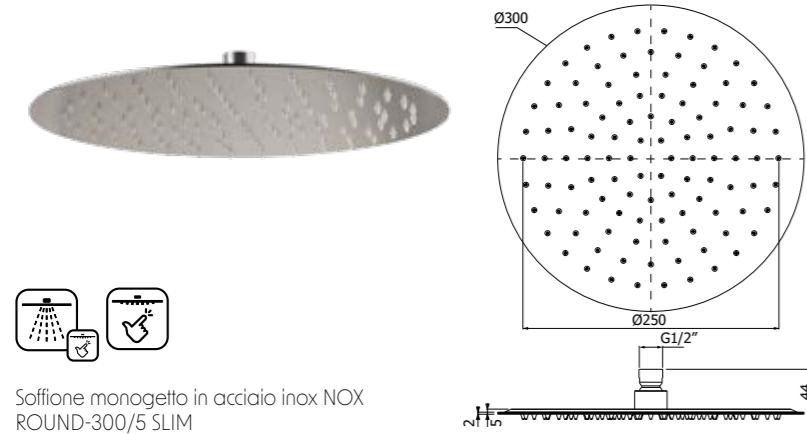

800294 --

Soffione monogetto in acciaio inox NOX
ROUND-300/5 SLIM
Stainless steel NOX ROUND-300/5 SLIM single spray
showerhead

FINITURE | FINISHING

AC Acciaio inox - Stainless steel 165,00

IMBALLO | PACKAGING

16002936 --