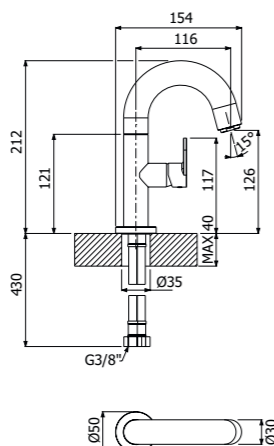

500213 --

Miscelatore monocomando lavabo
> flessibili inox G3/8"
> senza scarico
Single lever basin mixer
> G3/8" stainless steel flexible hoses
> waste not included

FINITURE | FINISHING

CR	Cromo - Chrome	241,00
CN	Cromo nero - Black chrome	434,00
NB	Nickel spazzolato - Brushed nickel	410,00
OS	Oro spazzolato - Brushed gold	506,00
NE	Nero opaco - Matt black	361,00
BI	Bianco opaco - Matt white	361,00

IMBALLO | PACKAGING

RICAMBI | SPARE PARTS

500265 --