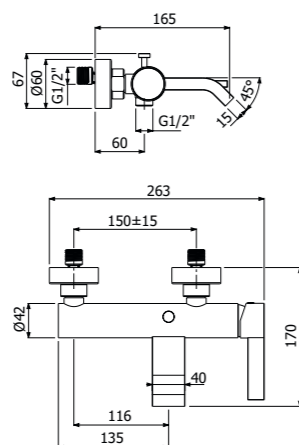

Miscelatore monocomando esterno vasca a parete
Wall mounted single lever bath mixer

FINITURE | FINISHING

CR	Cromo - Chrome	440,00
GT	Grafite - Graphite	748,00
NE	Nero opaco - Matt black	660,00

IMBALLO | PACKAGING

RICAMBI | SPARE PARTS

700146 --

Bocca vasca a parete
Wall mounted built-in bath spout

FINITURE | FINISHING

CR	Cromo - Chrome	225,00
GT	Grafite - Graphite	321,00
NE	Nero opaco - Matt black	308,00