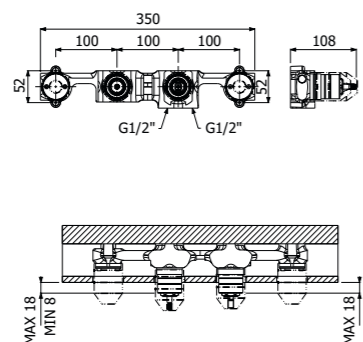

300089 --

Elemento incasso miscelatore monocomando vasca a parete
Concealed element wall mounted built-in single lever bath mixer

FINITURE | FINISHING

Ottone - Brass 475,00

IMBALLO | PACKAGING

RICAMBI | SPARE PARTS

700110 --

Bocca vasca a parete
Wall mounted built-in bath spout

FINITURE | FINISHING

CR Cromo - Chrome 221,00
NB Nickel spazzolato - Brushed nickel 376,00

IMBALLO | PACKAGING

800007 --