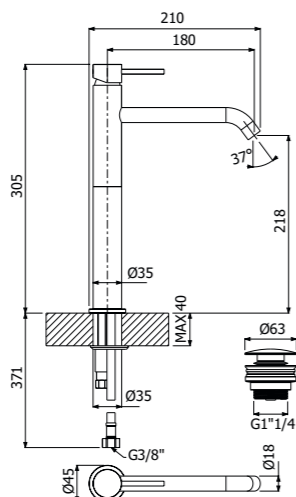

IMBALLO | PACKAGING

RICAMBI | SPARE PARTS

500444 --

Miscelatore monocomando lavabo alto
 > flessibili inox G3/8"
 > con scarico pop-up push
 High single lever basin mixer
 > G3/8" stainless steel flexible hoses
 > push pop-up waste included