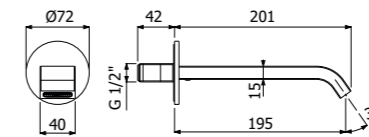

600064 --

Miscelatore monocomando bidet
> flessibili inox G3/8"
> con scarico pop-up push
Single lever bidet mixer
> G3/8" stainless steel flexible hoses
> push pop-up waste included

FINITURE | FINISHING

CR	Cromo - Chrome	238,00
CN	Cromo nero - Black chrome	428,00
NB	Nickel spazzolato - Brushed nickel	404,00
OS	Oro spazzolato - Brushed gold	499,00
NE	Nero opaco - Matt black	358,00

IMBALLO | PACKAGING

RICAMBI | SPARE PARTS

700154 --

Miscelatore monocomando esterno vasca a parete
> con duplex
Wall mounted single lever bath mixer
> with duplex

FINITURE | FINISHING

CR	Cromo - Chrome	505,00
CN	Cromo nero - Black chrome	909,00
NB	Nickel spazzolato - Brushed nickel	858,00
OS	Oro spazzolato - Brushed gold	1.060,00
NE	Nero opaco - Matt black	758,00

IMBALLO | PACKAGING

RICAMBI | SPARE PARTS

700144 --

Miscelatore monocomando esterno vasca a parete
Wall mounted single lever bath mixer

FINITURE | FINISHING

CR	Cromo - Chrome	409,00
CN	Cromo nero - Black chrome	736,00
NB	Nickel spazzolato - Brushed nickel	695,00
OS	Oro spazzolato - Brushed gold	858,00
NE	Nero opaco - Matt black	614,00

IMBALLO | PACKAGING

RICAMBI | SPARE PARTS

700146 --

Bocca vasca a parete
Wall mounted built-in bath spout

FINITURE | FINISHING

CR	Cromo - Chrome	225,00
CN	Cromo nero - Black chrome	308,00
NB	Nickel spazzolato - Brushed nickel	340,00
OS	Oro spazzolato - Brushed gold	406,00
NE	Nero opaco - Matt black	308,00

IMBALLO | PACKAGING

800173 --

Miscelatore monocomando doccia esterno a parete con uscita acqua inferiore
Wall mounted single lever shower mixer with lower water outlet.

FINITURE | FINISHING

CR	Cromo - Chrome	303,00
CN	Cromo nero - Black chrome	545,00
NB	Nickel spazzolato - Brushed nickel	514,00
OS	Oro spazzolato - Brushed gold	635,00
NE	Nero opaco - Matt black	454,00

IMBALLO | PACKAGING