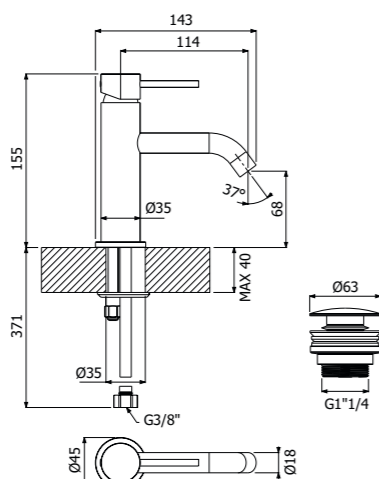

FINITURE | FINISHING

CR	Cromo - Chrome	248,00
CN	Cromo nero - Black chrome	426,00
NB	Nickel spazzolato - Brushed nickel	405,00
OS	Oro spazzolato - Brushed gold	494,00
NE	Nero opaco - Matt black	361,00

IMBALLO | PACKAGING

RICAMBI | SPARE PARTS

500439WS --

Miscelatore monocomando lavabo WS
> flessibili inox G3/8"
> con scarico pop-up push
WS single lever basin mixer
> G3/8" stainless steel flexible hoses
> push pop-up waste included