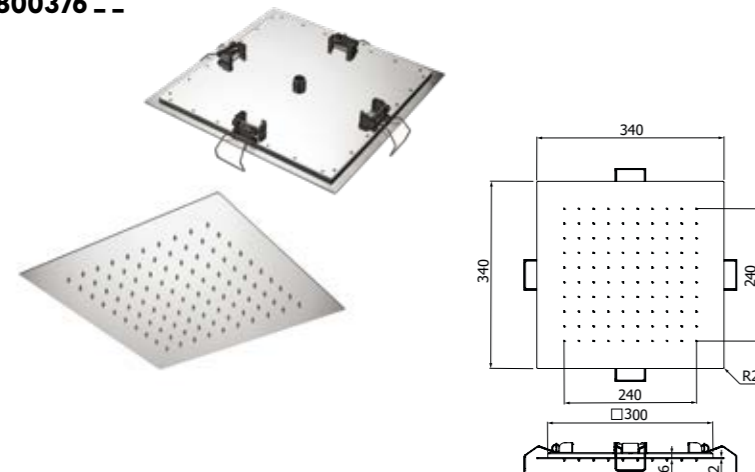

IMBALLO | PACKAGING

800376 --