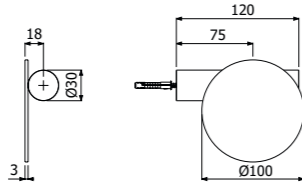

900164 __

FINITURE | FINISHING

CR	Cromo - Chrome	132,00
NE	Nero opaco - Matt black	198,00
NB	Nickel spazzolato - Brushed nickel	224,00
OS	Oro spazzolato - Brushed gold	277,00

Portasapone a parete
Wall mounted soap dispenser

900158 __