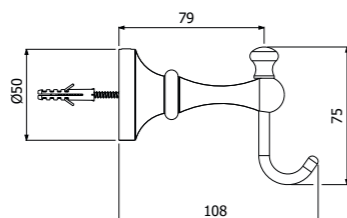

Supporto porta accappatoio a parete
Wall mounted stainless steel robe hook

FINITURE | FINISHING

CR	Cromo - Chrome	94,00
VO	Vecchio ottone - Old brass	150,00
VR	Vecchio rame - Old copper	150,00
VA	Vecchio argento - Old silver	160,00
OR	Oro - Gold	183,00

IMBALLO | PACKAGING

16,3x9,9x6,6 0,2