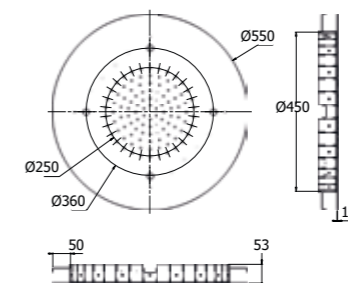

IMBALLO | PACKAGING

800283 --