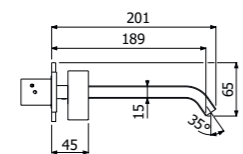

IMBALLO | PACKAGING

RICAMBI | SPARE PARTS

500634 --

Trim esterno gruppo miscelazione lavabo 3 fori a parete
 > canna "J"
 > corpo incasso necessario art **300092**
 Exposed components wall mouted 3-holes basin mixer
 > spout model "J"
 > concealed element required art **300092**