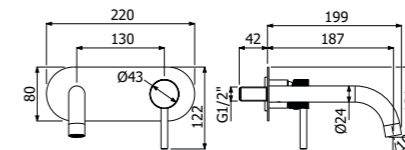

Trim esterno mono - piastra miscelatore monocomando lavabo 2-fori incasso a parete > corpo incasso necessario art **300083**

Exposed components single plate wall mounted built-in 2-holes single lever basin mixer > concealed element required art **300083**

300083 --