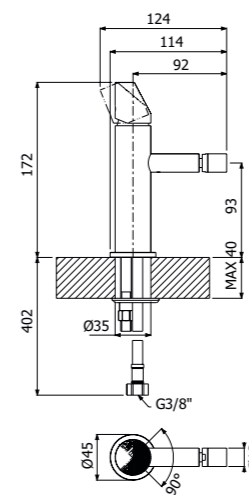

500495 --

Miscelatore monocomando lavabo
> flessibili inox G3/8"
> senza scarico
Single lever basin mixer
> G3/8" stainless steel flexible hoses
> waste not included

FINITURE | FINISHING

AC Acciaio inox - Stainless steel 350,00

IMBALLO | PACKAGING

RICAMBI | SPARE PARTS

500496 --

Miscelatore monocomando lavabo alto
> flessibili inox G3/8"
> senza scarico
High single lever basin mixer
> G3/8" stainless steel flexible hoses
> waste not included

FINITURE | FINISHING

AC Acciaio inox - Stainless steel 399,00

IMBALLO | PACKAGING

RICAMBI | SPARE PARTS

700247 --

Bocca lavabo a parete
Wall mounted built-in basin spout

FINITURE | FINISHING

AC Acciaio inox - Stainless steel 155,00

IMBALLO | PACKAGING

RICAMBI | SPARE PARTS

600092 --

Miscelatore monocomando bidet
> senza scarico
Single lever bidet mixer
> waste not included

FINITURE | FINISHING

AC Acciaio inox - Stainless steel 350,00

IMBALLO | PACKAGING

RICAMBI | SPARE PARTS

500498 --

Trim esterno mono - piastra miscelatore monocomando lavabo 2-fori incasso a parete
> corpo incasso necessario art **300076**
Exposed components single plate wall mounted built-in 2-holes single lever basin mixer
> concealed element required art **300076**

FINITURE | FINISHING

AC Acciaio inox - Stainless steel 380,00

IMBALLO | PACKAGING

RICAMBI | SPARE PARTS

500645 --

Trim esterno 2-piastre miscelatore monocomando lavabo 2 fori incasso a parete
> corpo incasso necessario art **300076**
Exposed components 2-plates wall mounted built-in 2-holes single lever basin mixer
> concealed element required art **300076**

FINITURE | FINISHING

AC Acciaio inox - Stainless steel 338,00

IMBALLO | PACKAGING

RICAMBI | SPARE PARTS