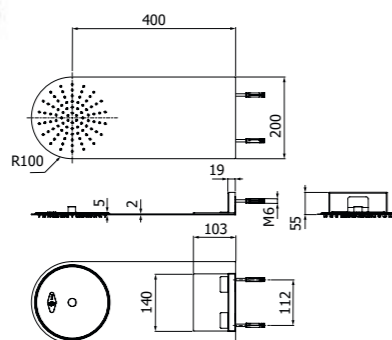

FINITURE | FINISHING

CR Cromo - Chrome	578,00
NB Nickel spazzolato - Brushed nickel	981,00
NE Nero opaco - Matt black	866,00
BI Bianco opaco - Matt white	866,00

Soffione doccia a parete monogetto ROUND-1 SLIM EasyClean in acciaio inox. Flessibili connessione 1/2" F con adattatori 1/2"MM inclusi. 200x500mm - H 2mm

Wall mounted single spray ROUND-1 SLIM EasyClean stainless Steel showerhead. Connection flexible hoses 1/2" F and 1/2"MM adapters included. 200x500mm - H 2mm

IMBALLO | PACKAGING

800425 --