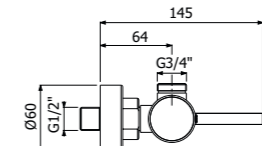

800108 --

Miscelatore monocomando doccia esterno a parete con uscita acqua superiore
Wall mounted single lever shower mixer with upper water outlet.

FINITURE | FINISHING

CR Cromo - Chrome	950,00
CN Cromo nero - Black chrome	1.708,00
NB Nickel spazzolato - Brushed nickel	1.613,00
OS Oro spazzolato - Brushed gold	1.993,00
NE Nero opaco - Matt black	1.424,00