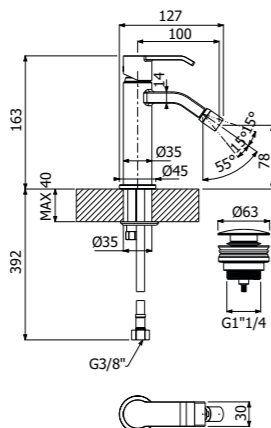

600064 --

Miscelatore monocomando bidet
> flessibili inox G3/8"
> con scarico pop-up push
Single lever bidet mixer
> G3/8" stainless steel flexible hoses
> push pop-up waste included

FINITURE | FINISHING

CR	Cromo - Chrome	238,00
CN	Cromo nero - Black chrome	428,00
NB	Nickel spazzolato - Brushed nickel	404,00
OS	Oro spazzolato - Brushed gold	499,00
NE	Nero opaco - Matt black	358,00

IMBALLO | PACKAGING

RICAMBI | SPARE PARTS

700154 --