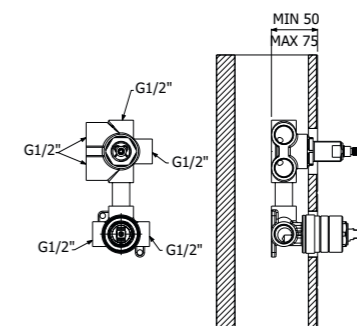

Elemento incasso miscelatore monocomando doccia a parete deviatore 4-vie
Concealed element wall mounted built-in single lever shower mixer 4-ways diverter

FINITURE | FINISHING

CR Cromo - Chrome 441,00
NE Nero Opaco - Matt Black 531,00
NB Nickel Spazzolato - Brushed Nickel 576,00
LN Nickel Lucido - Polished Nickel 531,00
AB Tabacco - Tobacco 599,00
OS Oro Spazzolato - Brushed Gold 644,00
BN Nickel Nero Spazzolato - Br. Blk. Nickel 644,00

IMBALLO | PACKAGING

FINITURE | FINISHING

Ottone - Brass 244,00

IMBALLO | PACKAGING

RICAMBI | SPARE PARTS

16000007

16002860