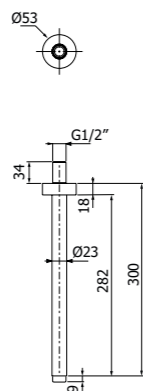

IMBALLO | PACKAGING

**BRACCI DOCCIA
SHOWER ARMS**

800385 --

ROUND-300 braccio doccia verticale tondo in ottone 1/2"MM diam 23mm - H 300mm

ROUND-300 hanging brass shower arm 1/2"MM diam 23mm - H 300mm

FINITURE | FINISHING