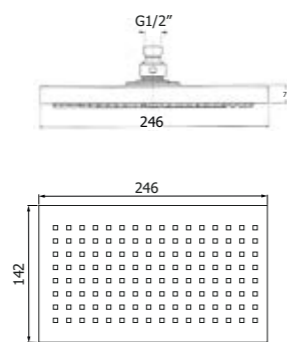

IMBALLO | PACKAGING

800345 --

FINITURE | FINISHING

CR	Cromo - Chrome	296,00
NB	Nickel spazzolato - Brushed nickel	504,00

Soffione ispezionabile monogetto 169-IS EasyClean in ottone, 142x246mm - H 7mm

Single spray 169-IS EasyClean easy inspection brass showerhead, 142x246mm - H 7mm

Ispezionabile
Easy inspection