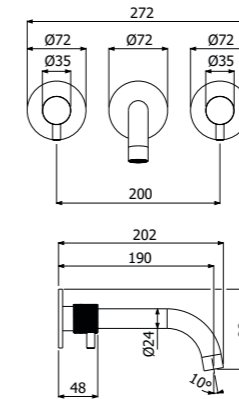

FINITURE | FINISHING

CR Cromo - Chrome	373,00
NB Nickel spazzolato - Brushed nickel	546,00
OS Oro spazzolato - Brushed gold	645,00
NU Ottone naturale - Natural brass	645,00

IMBALLO | PACKAGING

RICAMBI | SPARE PARTS

300092 --