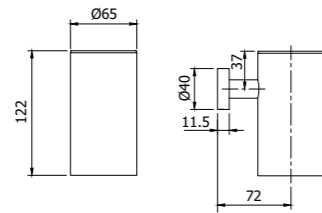

900166 __

FINITURE | FINISHING

CR	Cromo - Chrome	190,00
NE	Nero opaco - Matt black	285,00
NB	Nickel spazzolato - Brushed nickel	323,00
OS	Oro spazzolato - Brushed gold	399,00

Dispenser porta sapone liquido sospeso
Wall mounted liquid soap dispenser

900171 __

FINITURE | FINISHING

CR	Cromo - Chrome	120,00
NE	Nero opaco - Matt black	180,00
NB	Nickel spazzolato - Brushed nickel	204,00
OS	Oro spazzolato - Brushed gold	252,00

Dispenser porta spazzolini sospeso
Wall mounted toothbrushes dispenser

900157 __

FINITURE | FINISHING

CR	Cromo - Chrome	210,00
NE	Nero opaco - Matt black	315,00
NB	Nickel spazzolato - Brushed nickel	357,00
OS	Oro spazzolato - Brushed gold	441,00

900167 __

FINITURE | FINISHING

CR	Cromo - Chrome	160,00
NE	Nero opaco - Matt black	240,00
NB	Nickel spazzolato - Brushed nickel	272,00
OS	Oro spazzolato - Brushed gold	336,00

900173 __

FINITURE | FINISHING

CR	Cromo - Chrome	100,00
NE	Nero opaco - Matt black	150,00
NB	Nickel spazzolato - Brushed nickel	170,00
OS	Oro spazzolato - Brushed gold	210,00

Dispenser porta spazzolini da appoggio
Free standing toothbrushes dispenser

900174 __

FINITURE | FINISHING

CR	Cromo - Chrome	190,00
NE	Nero opaco - Matt black	285,00
NB	Nickel spazzolato - Brushed nickel	323,00
OS	Oro spazzolato - Brushed gold	399,00