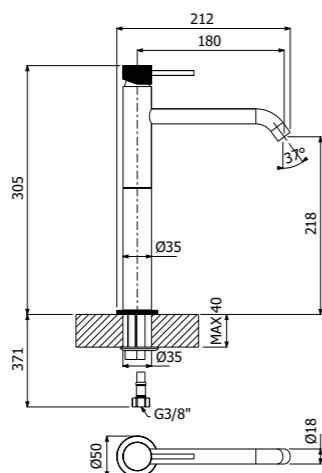

**LAVABO
WASHBASIN**

500494 --

Miscelatore monocomando lavabo alto
> flessibili inox G3/8"
> senza scarico
High single lever basin mixer
> G3/8" stainless steel flexible hoses
> waste not included

FINITURE | FINISHING

CR	Cromo - Chrome	306,00
NB	Nickel spazzolato - Brushed nickel	476,00
OS	Oro spazzolato - Brushed gold	574,00
NU	Ottone naturale - Natural brass	574,00

IMBALLO | PACKAGING

RICAMBI | SPARE PARTS

500494ECO --

Miscelatore monocomando lavabo alto ECO
> flessibili inox G3/8"
> senza scarico
ECO high single lever basin mixer
> G3/8" stainless steel flexible hoses
> waste not included

FINITURE | FINISHING

CR	Cromo - Chrome	330,00
NB	Nickel spazzolato - Brushed nickel	100,00
OS	Oro spazzolato - Brushed gold	598,00
NU	Ottone naturale - Natural brass	598,00

IMBALLO | PACKAGING

RICAMBI | SPARE PARTS

500494WS --

Miscelatore monocomando lavabo alto WS
> flessibili inox G3/8"
> senza scarico
WS high single lever basin mixer
> G3/8" stainless steel flexible hoses
> waste not included

FINITURE | FINISHING

CR	Cromo - Chrome	330,00
NB	Nickel spazzolato - Brushed nickel	100,00
OS	Oro spazzolato - Brushed gold	598,00
NU	Ottone naturale - Natural brass	598,00

IMBALLO | PACKAGING

RICAMBI | SPARE PARTS

**LAVABO
WASHBASIN**

500482 --

Miscelatore monocomando lavabo alto
> flessibili inox G3/8"
> con scarico pop-up push
High single lever basin mixer
> G3/8" stainless steel flexible hoses
> push pop-up waste included

FINITURE | FINISHING

CR	Cromo - Chrome	354,00
NB	Nickel spazzolato - Brushed nickel	558,00
OS	Oro spazzolato - Brushed gold	675,00
NU	Ottone naturale - Natural brass	675,00

IMBALLO | PACKAGING

RICAMBI | SPARE PARTS

500482ECO --