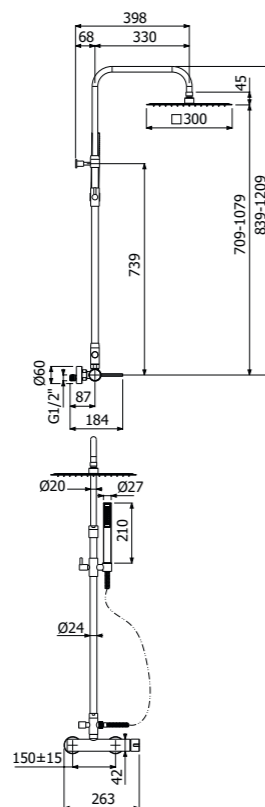

IMBALLO | PACKAGING

RICAMBI | SPARE PARTS

16000007

800398 --