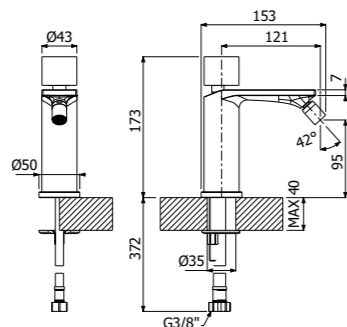

600090 --

Miscelatore monocomando bidet
> flessibili inox G3/8"
> senza scarico
Single lever bidet mixer
> G3/8" stainless steel flexible hoses
> waste not included

FINITURE | FINISHING

CR	Cromo - Chrome	380,00
NE	Nero opaco - Matt black	572,00
NB	Nickel spazzolato - Brushed nickel	644,00
OS	Oro spazzolato - Brushed gold	798,00
NENB	Nero/Nickel - Black/Nickel	589,00
NBNE	Nickel/Nero - Nickel/Black	622,00

IMBALLO | PACKAGING

RICAMBI | SPARE PARTS

600091 --