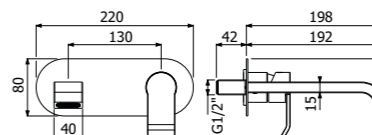

500575 --

Trim esterno mono - piastra miscelatore monocomando lavabo 2-fori incasso a parete > corpo incasso necessario art **300083**

Exposed components single plate wall mounted built-in 2-holes single lever basin mixer > concealed element required art **300083**

FINITURE | FINISHING

CR	Cromo - Chrome	263,00
CN	Cromo nero - Black chrome	473,00
NB	Nickel spazzolato - Brushed nickel	446,00
OS	Oro spazzolato - Brushed gold	551,00
NE	Nero opaco - Matt black	394,00

IMBALLO | PACKAGING

300083 --