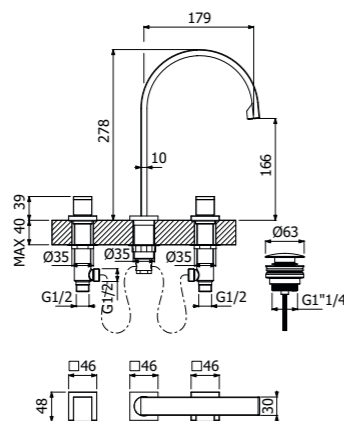

FINITURE | FINISHING

CR Cromo - Chrome 691,00
NB Nickel spazzolato - Brushed nickel 1.164,00

IMBALLO | PACKAGING

RICAMBI | SPARE PARTS

500139--