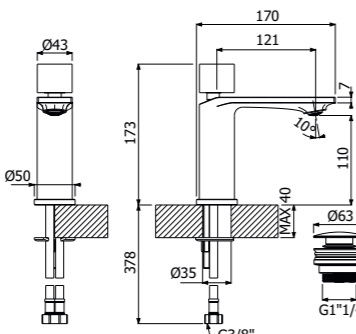

FINITURE
E BI-COLOR

500517 --

Miscelatore monocomando lavabo
> flessibili inox G3/8"
> senza scarico
Single lever basin mixer
> G3/8" stainless steel flexible hoses
> waste not included

FINITURE | FINISHING

CR	Cromo - Chrome	380,00
NE	Nero opaco - Matt black	570,00
NB	Nickel spazzolato - Brushed nickel	646,00
OS	Oro spazzolato - Brushed gold	798,00
NENB	Nero/Nickel - Black/Nickel	586,00
NBNE	Nickel/Nero - Nickel/Black	624,00

IMBALLO | PACKAGING

RICAMBI | SPARE PARTS

500448 --

Miscelatore monocomando lavabo
> flessibili inox G3/8"
> con scarico pop-up push
Single lever basin mixer
> G3/8" stainless steel flexible hoses
> push pop-up waste included

FINITURE | FINISHING

CR	Cromo - Chrome	418,00
NE	Nero opaco - Matt black	627,00
NB	Nickel spazzolato - Brushed nickel	710,00
OS	Oro spazzolato - Brushed gold	878,00
NENB	Nero/Nickel - Black/Nickel	644,00
NBNE	Nickel/Nero - Nickel/Black	688,00

IMBALLO | PACKAGING

RICAMBI | SPARE PARTS

500518 --

Miscelatore monocomando lavabo alto
> flessibili inox G3/8"
> senza scarico
High single lever basin mixer
> G3/8" stainless steel flexible hoses
> waste not included

FINITURE | FINISHING

CR	Cromo - Chrome	498,00
NE	Nero opaco - Matt black	748,00
NB	Nickel spazzolato - Brushed nickel	847,00
OS	Oro spazzolato - Brushed gold	1.046,00
NENB	Nero/Nickel - Black/Nickel	765,00
NBNE	Nickel/Nero - Nickel/Black	825,00

IMBALLO | PACKAGING

RICAMBI | SPARE PARTS

500568 --

Miscelatore monocomando lavabo alto
> flessibili inox G3/8"
> con scarico pop-up push
High single lever basin mixer
> G3/8" stainless steel flexible hoses
> push pop-up waste included

FINITURE | FINISHING