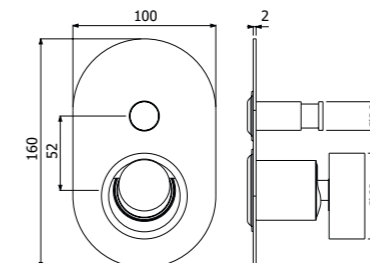

IMBALLO | PACKAGING

RICAMBI | SPARE PARTS

16000007

800610 --

Trim esterno miscelatore monocomando doccia deviatore 2-vie incasso a parete

> corpo incasso necessario art **300082**

Exposed components wall mounted built-in single lever shower mixer 2-ways diverter