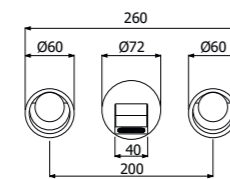

IMBALLO | PACKAGING

RICAMBI | SPARE PARTS

500634 --

Trim esterno gruppo miscelazione lavabo 3 fori a parete
 > canna "J"
 > corpo incasso necessario art **300092**
 Exposed components wall mouted 3-holes basin mixer
 > spout model "J"
 > concealed element required art **300092**