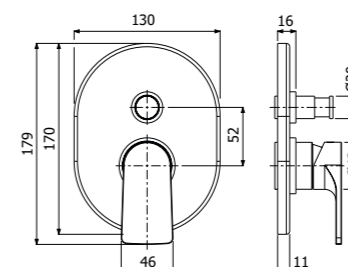

IMBALLO | PACKAGING

RICAMBI | SPARE PARTS

800645 --