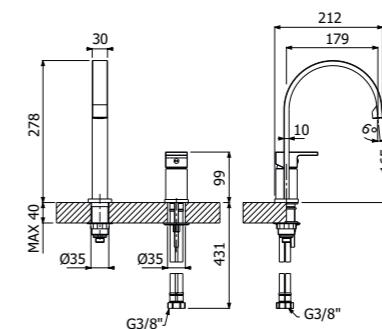

IMBALLO | PACKAGING

RICAMBI | SPARE PARTS

500110 --

Miscelatore monocomando bordo lavabo 2 fori
> flessibili inox G3/8"
> senza scarico
Deck mounted 2-holes single lever basin mixer
> G3/8" stainless steel flexible hoses
> waste not included

FINITURE | FINISHING

CR Cromo - Chrome 616,00
NB Nickel spazzolato - Brushed nickel 1.029,00

IMBALLO | PACKAGING

RICAMBI | SPARE PARTS

500196 --