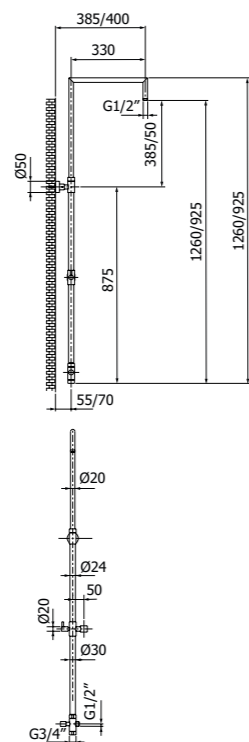

RICAMBI | SPARE PARTS

16000397

800491 --

FINITURE | FINISHING

CR	Cromo - Chrome	1.306,00
NB	Nickel spazzolato - Brushed nickel	2.351,00
OR	Oro - Gold	2.548,00
NE	Nero opaco - Matt black	1.960,00

SISTEMA COLONNA DOCCIA 03-C1 SQUARE
- RIALTO interamente in ottone, completa di miscelatore monocomando esterno doccia a parete, soffione monogetto 169-1L EasyClean 190x370mm - H 7mm, flessibile doppia aggraffatura calotta conica girevole anti-torsione L 1500mm e doccetta monogetto 169-1 EasyClean

Full brass 169-1 - RIALTO SHOWER COLUMN 03-C1, composed of wall mounted single lever shower mixer, single spray EasyClean 169-1L showerhead 190x370mm - H 7mm, double interlock anti-torsion conical swivelling flexible hose and EasyClean single spray 169-1 hand shower

RICAMBI | SPARE PARTS

16000397