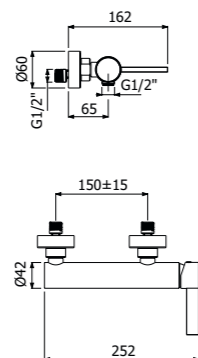

800007 --

Miscelatore monocomando doccia esterno a parete con uscita acqua inferiore
Wall mounted single lever shower mixer with lower water outlet.

FINITURE | FINISHING

CR Cromo - Chrome 393,00
NB Nickel spazzolato - Brushed nickel 668,00

IMBALLO | PACKAGING

RICAMBI | SPARE PARTS

800158 --