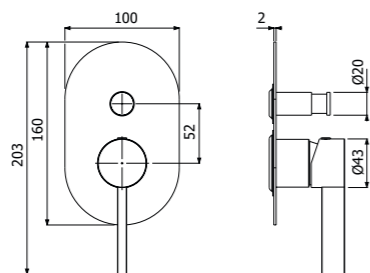

TRIM ESTERNI E INCASSI
EXPOSED & CONCEALED COMPONENTS

800796 --

Trim esterno miscelatore monocomando doccia deviatore 2-vie incasso a parete
> piastra inox
> corpo incasso necessario art **300082**
Exposed components wall mounted built-in single lever shower mixer 2-ways diverter
> *concealed element required art **300082***
> *stainless steel plate*

FINITURE | FINISHING

CR	Cromo - Chrome	231,00
GT	Grafite - Graphite	394,00
NE	Nero opaco - Matt black	348,00

IMBALLO | PACKAGING

300082 --