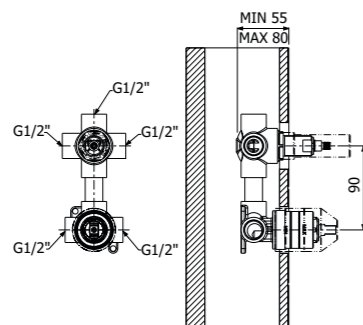

TRIM ESTERNI E INCASSI
EXPOSED & CONCEALED COMPONENTS

300090 --