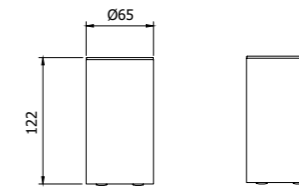

900166 __

FINITURE | FINISHING

CR	Cromo - Chrome	190,00
NE	Nero opaco - Matt black	285,00
NB	Nickel spazzolato - Brushed nickel	323,00
OS	Oro spazzolato - Brushed gold	399,00

Dispenser porta sapone liquido sospeso
Wall mounted liquid soap dispenser

900171 __

FINITURE | FINISHING

CR	Cromo - Chrome	120,00
NE	Nero opaco - Matt black	180,00
NB	Nickel spazzolato - Brushed nickel	204,00
OS	Oro spazzolato - Brushed gold	252,00

Dispenser porta spazzolini sospeso
Wall mounted toothbrushes dispenser

900157 __

FINITURE | FINISHING

CR	Cromo - Chrome	210,00
NE	Nero opaco - Matt black	315,00
NB	Nickel spazzolato - Brushed nickel	357,00
OS	Oro spazzolato - Brushed gold	441,00

900167 __

FINITURE | FINISHING

CR	Cromo - Chrome	160,00
NE	Nero opaco - Matt black	240,00
NB	Nickel spazzolato - Brushed nickel	272,00
OS	Oro spazzolato - Brushed gold	336,00

900173 __

FINITURE | FINISHING

CR	Cromo - Chrome	100,00
NE	Nero opaco - Matt black	150,00
NB	Nickel spazzolato - Brushed nickel	170,00
OS	Oro spazzolato - Brushed gold	210,00

Dispenser porta spazzolini da appoggio
Free standing toothbrushes dispenser

900174 __

FINITURE | FINISHING

CR	Cromo - Chrome	190,00
NE	Nero opaco - Matt black	285,00
NB	Nickel spazzolato - Brushed nickel	323,00
OS	Oro spazzolato - Brushed gold	399,00