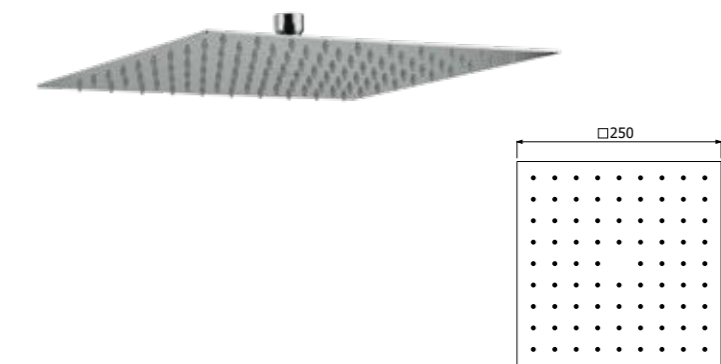

IMBALLO | PACKAGING

800348 --

FINITURE | FINISHING

CR Cromo - Chrome 206,00
NB Nickel spazzolato - Brushed nickel 351,00
NE Nero opaco - Matt black 310,00

Soffione monogetto SQUARE-250/5 SLIM EasyClean in acciaio inox 250x250mm - H 5mm
Single spray SQUARE-250/5 SLIM EasyClean stainless steel showerhead 250x250mm - H 5mm