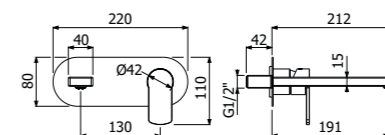

500572 --

Trim esterno mono - piastra miscelatore monocomando lavabo 2-fori incasso a parete
> corpo incasso necessario art **300083**

Exposed components single plate wall mounted built-in 2-holes single lever basin mixer
> concealed element required art **300083**

FINITURE | FINISHING

CR	Cromo - Chrome	245,00
CN	Cromo nero - Black chrome	441,00
NB	Nickel spazzolato - Brushed nickel	416,00
OS	Oro spazzolato - Brushed gold	515,00
NE	Nero opaco - Matt black	368,00