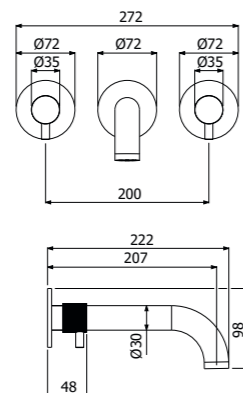

IMBALLO | PACKAGING

RICAMBI | SPARE PARTS

700290 --

Trim esterno vasca 3 fori a parete
> 2 vitoni
> corpo incasso necessario art **300092**
Exposed components 3-holes single lever bath mixer
> 2 valves
> concealed element required art **300092**