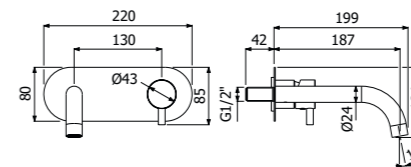

IMBALLO | PACKAGING

RICAMBI | SPARE PARTS

16000194

Trim esterno 2-piastre miscelatore monocomando lavabo 2 fori incasso a parete
> corpo incasso necessario art **300083**
Exposed components 2-plates wall mounted built-in 2-holes single lever basin mixer
> concealed element required art **300083**

500597 --

Trim esterno mono - piastra miscelatore monocomando lavabo 2-fori incasso a parete
> corpo incasso necessario art **300083**

Exposed components single plate wall mounted built-in 2-holes single lever basin mixer
> concealed element required art **300083**

300083 --