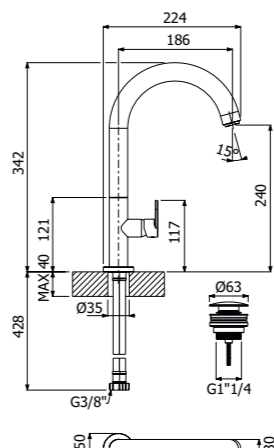

IMBALLO | PACKAGING

RICAMBI | SPARE PARTS

500281 --