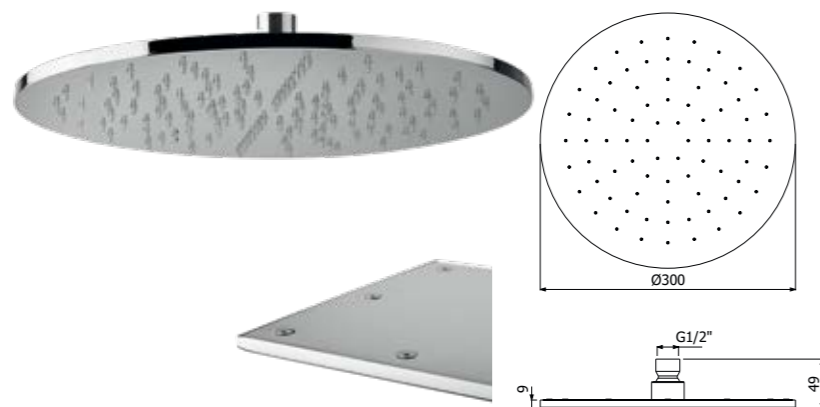

800598 --

Ispezionabile
Easy inspection

FINITURE | FINISHING

CR Cromo - Chrome 255,00

Soffione ispezionabile monogetto ROUND-300/9 EasyClean in acciaio inox diam. 300mm - H 9mm
Single spray ROUND-300/9 EasyClean easy inspection stainless steel showerhead diam. 300mm - H 9mm

IMBALLO | PACKAGING

800348 --