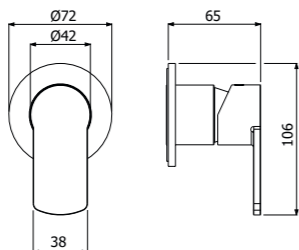

TRIM ESTERNI E INCASSI
EXPOSED & CONCEALED COMPONENTS

800640 --

FINITURE | FINISHING

CR	Cromo - Chrome	101,00
CN	Cromo nero - Black chrome	183,00
NB	Nichel spazzolato - Brushed nickel	173,00
OS	Oro spazzolato - Brushed gold	213,00
NE	Nero opaco - Matt black	153,00

IMBALLO | PACKAGING

Trim esterno miscelatore monocomando doccia
incasso a parete

> corpo incasso necessario art **300081**

Exposed components wall mounted built-in
single lever shower mixer

> concealed element required art **300081**

300081 --