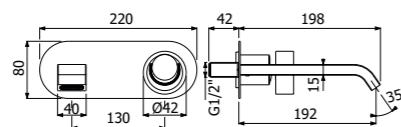

IMBALLO | PACKAGING

RICAMBI | SPARE PARTS

16000194

500534 --

Trim esterno mono - piastra miscelatore monocomando lavabo 2-fori incasso a parete
> canna "J"

> corpo incasso necessario art **300083**

Exposed components single plate wall mounted built-in 2-holes single lever basin mixer