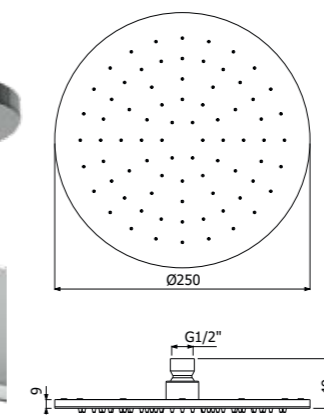

800597 --

Ispezionabile
Easy inspection

FINITURE | FINISHING

CR	Cromo - Chrome	503,00
NB	Nickel spazzolato - Brushed nickel	854,00

Soffione ispezionabile monogetto 169-1L EasyClean in ottone, 190x370mm - H 7mm

Single spray 169-1L EasyClean easy inspection brass showerhead, 190x370mm - H 7mm

IMBALLO | PACKAGING

FINITURE | FINISHING

CR	Cromo - Chrome	289,00

Soffione ispezionabile monogetto SQUARE-300/9 EasyClean in acciaio inox 300x300mm - H 9mm

Single spray SQUARE-300/9 EasyClean easy inspection stainless steel showerhead 300x300mm - H 5mm

IMBALLO | PACKAGING

FINITURE | FINISHING

CN	Cromo nero - Black chrome	359,00
OR	Oro - Gold	389,00
OS	Oro spazzolato - Brushed gold	420,00
GT	Grafite - Graphite	345,00
NE	Nero opaco - Matt black	300,00
BI	Bianco opaco - Matt white	300,00

Soffione ispezionabile monogetto ROUND-250/9 EasyClean in acciaio inox diam. 250mm - H 9mm

Single spray ROUND-250/9 EasyClean easy inspection stainless steel showerhead diam. 250mm - H 9mm

IMBALLO | PACKAGING