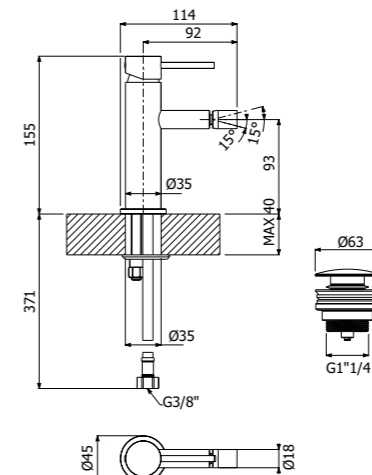

600088 --

FINITURE | FINISHING

CR Cromo - Chrome	224,00
CN Cromo nero - Black chrome	403,00
NB Nickel spazzolato - Brushed nickel	381,00
OS Oro spazzolato - Brushed gold	470,00
NE Nero opaco - Matt black	338,00

IMBALLO | PACKAGING

RICAMBI | SPARE PARTS

Miscelatore monocomando bidet
> flessibili inox G3/8"
> con scarico pop-up push
Single lever bidet mixer
> G3/8" stainless steel flexible hoses
> push pop-up waste included