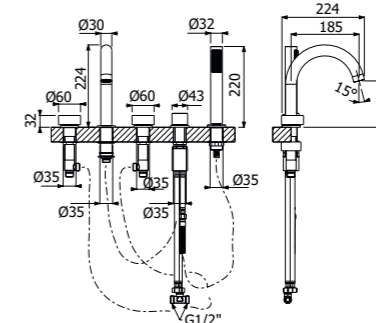

IMBALLO | PACKAGING

500689 --

Bocca tonda lavabo a parete
 Round wall mounted built-in basin spout

**VASCA
BATH**

700304 --

Gruppo miscelazione 5 fori bordo vasca
 > 2 vitoni
 > canna "J"
 > parte incasso inclusa
 Deck mounted built-in 5 holes bath mixer
 > 2 valves
 > spout model "J"
 > concealed element included