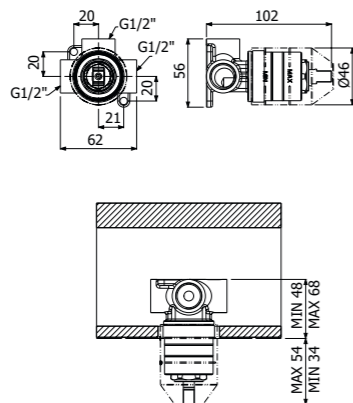

TRIM ESTERNI E INCASSI
EXPOSED & CONCEALED COMPONENTS

800640 --

FINITURE | FINISHING

CR	Cromo - Chrome	101,00
CN	Cromo nero - Black chrome	183,00
NB	Nichel spazzolato - Brushed nickel	173,00
OS	Oro spazzolato - Brushed gold	213,00
NE	Nero opaco - Matt black	153,00

IMBALLO | PACKAGING

Trim esterno miscelatore monocomando doccia
incasso a parete

> corpo incasso necessario art **300081**

Exposed components wall mounted built-in
single lever shower mixer

> concealed element required art **300081**

300081 --

FINITURE | FINISHING

Ottone - Brass	119,00

IMBALLO | PACKAGING

RICAMBI | SPARE PARTS

16000007

Elemento incasso miscelatore monocomando
doccia a parete

Concealed element wall mounted built-in
single lever shower mixer

800641 --

FINITURE | FINISHING

CR	Cromo - Chrome	140,00
CN	Cromo nero - Black chrome	253,00
NB	Nichel spazzolato - Brushed nickel	238,00
OS	Oro spazzolato - Brushed gold	294,00
NE	Nero opaco - Matt black	210,00

IMBALLO | PACKAGING

Trim esterno miscelatore monocomando doccia
deviatore 2-vie incasso a parete

> corpo incasso necessario art **300082**

Exposed components wall mounted built-in
single lever shower mixer 2-ways

> concealed element required art **300082**

TRIM ESTERNI E INCASSI
EXPOSED & CONCEALED COMPONENTS

800742 --

FINITURE | FINISHING

CR	Cromo - Chrome	195,00
CN	Cromo nero - Black chrome	351,00
NB	Nichel spazzolato - Brushed nickel	256,00
OS	Oro spazzolato - Brushed gold	410,00
NE	Nero opaco - Matt black	293,00

IMBALLO | PACKAGING

Trim esterno miscelatore monocomando doccia
deviatore 2-vie incasso a parete

> piastra inox

> corpo incasso necessario art **300082**

Exposed components wall mounted built-in
single lever shower mixer 2-ways

> stainless-steel plate

> concealed element required art **300082**

300082 --