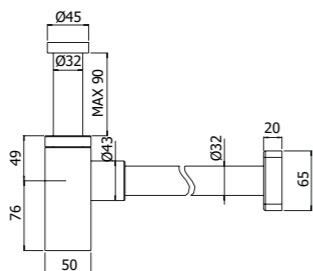

IMBALLO | PACKAGING

900080

Sifone sottolavabo SQUARE
SQUARE under basin siphon