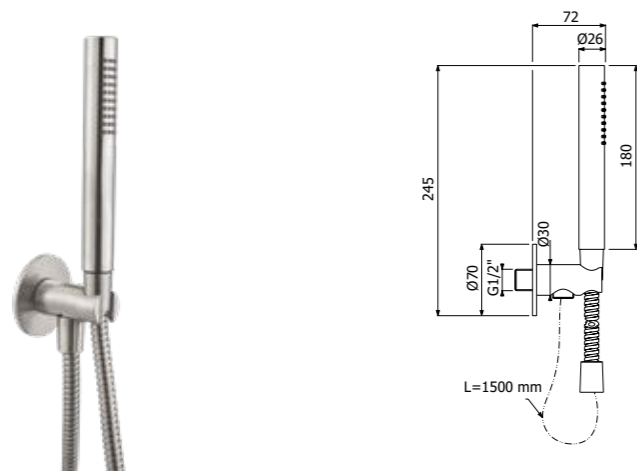

900148 --

FINITURE | FINISHING

AC Acciaio inox - Stainless steel 328,00

DUPLEX NOX-1 ROUND FRONT interamente in acciaio, composto da presa acqua ROUND FRONT con supporto doccetta frontale, flessibile doppia aggraffatura e doppia calotta conica girevole anti torsione L 1500mm e doccetta mono getto NOX-1 EasyClean

Full Stainless Steel DUPLEX NOX-1 ROUND FRONT composed of ROUND FRONT water inlet with integrated front shower bracket, double interlock anti torsion double conical swivelling flexible hose L 1500mm and EasyClean NOX-1 single spray hand shower

900136 --

FINITURE | FINISHING

AC Acciaio inox - Stainless steel 512,00

NOX asta saliscendi interamente in acciaio inox - H 800mm con presa acqua integrata

Full Stainless Steel NOX sliding bar with water inlet included - H 800mm

900137 --

Presa acqua in acciaio inox NOX ROUND FRONT 1/2" MM

Stainless steel NOX ROUND FRONT 1/2"MM water inlet

FINITURE | FINISHING

AC Acciaio inox - Stainless steel 163,00

900150 --

Sifone sottolavabo in acciaio inox NOX ROUND 1" 1/4

Stainless steel NOX ROUND 1" 1/4 under basin siphon

FINITURE | FINISHING

AC Acciaio inox - Stainless steel 242,00

800636 --

Braccio doccia a parete in acciaio inox ROUND -400

Stainless steel ROUND -400 wall mounted shower arm

FINITURE | FINISHING

AC Acciaio inox - Stainless steel 182,00