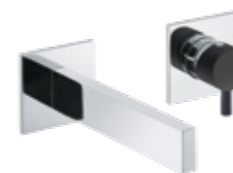

Trim esterno 2-piastre miscelatore monocomando lavabo 2 fori incasso a parete
> corpo incasso necessario art 300083
Exposed components 2-plates wall mounted built-in 2-holes single lever basin mixer
> concealed element required art 300083

FINITURE | FINISHING

CR Cromo - Chrome 279,00
NB Nickel spazzolato - Brushed nickel 475,00

IMBALLO | PACKAGING

37,5x28,5x11 8

RICAMBI | SPARE PARTS

16000302

500579 --