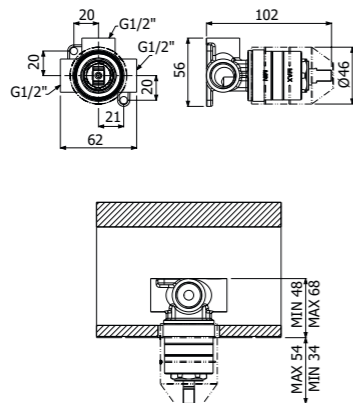

TRIM ESTERNI E INCASSI
EXPOSED & CONCEALED COMPONENTS

300081 --

Elemento incasso miscelatore monocomando doccia a parete
Concealed element wall mounted built-in single lever shower mixer

FINITURE | FINISHING

Ottone - Brass 119,00

IMBALLO | PACKAGING

14,6x12,5x9 20 0,6

RICAMBI | SPARE PARTS

16000007

800643 --