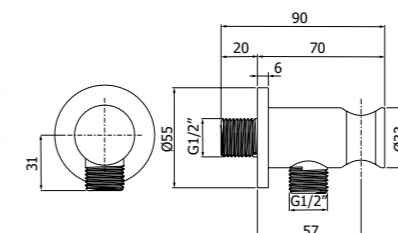

900094

FINITURE | FINISHING

CR	Cromo - Chrome	64,00
CN	Cromo nero - Black chrome	114,00
NB	Nickel spazzolato - Brushed nickel	108,00
OR	Oro - Gold	124,00
OS	Oro spazzolato - Brushed gold	134,00
VO	Vecchio ottone - Old brass	101,00
VR	Vecchio rame - Old copper	101,00
VA	Vecchio argento - Old silver	108,00
GT	Grafite - Graphite	110,00
NE	Nero opaco - Matt black	95,00
BI	Bianco opaco - Matt white	95,00

IMBALLO | PACKAGING

Preso acqua ROUND SIDE
ROUND SIDE water inlet