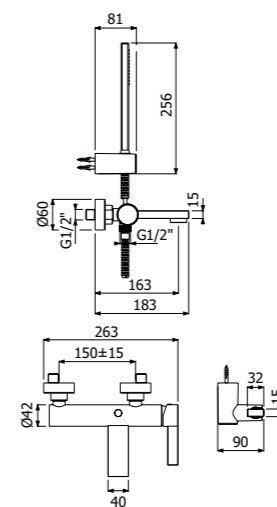

IMBALLO | PACKAGING

RICAMBI | SPARE PARTS

16000154 --

16002253

700021 --